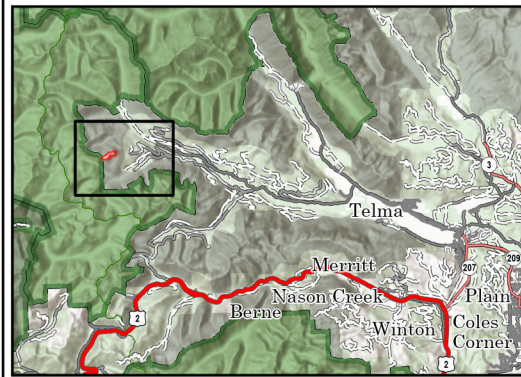

Public Information

Shoofly
WA-OWF-000367
7/15/2024

101 acres at 7/10/2024 1038

- Contained
- Uncontained
- Wildfire Daily Fire Perimeter
- Paved
- Gravel Road
- Unimproved Road
- USFS Roadless Areas
- FS Wilderness Boundary
- Forest Service Land

1:24,000 | RIST 2024 | 7/14/2024 1730
Acres from IR
North American 1983 Datum, LatLong Grid