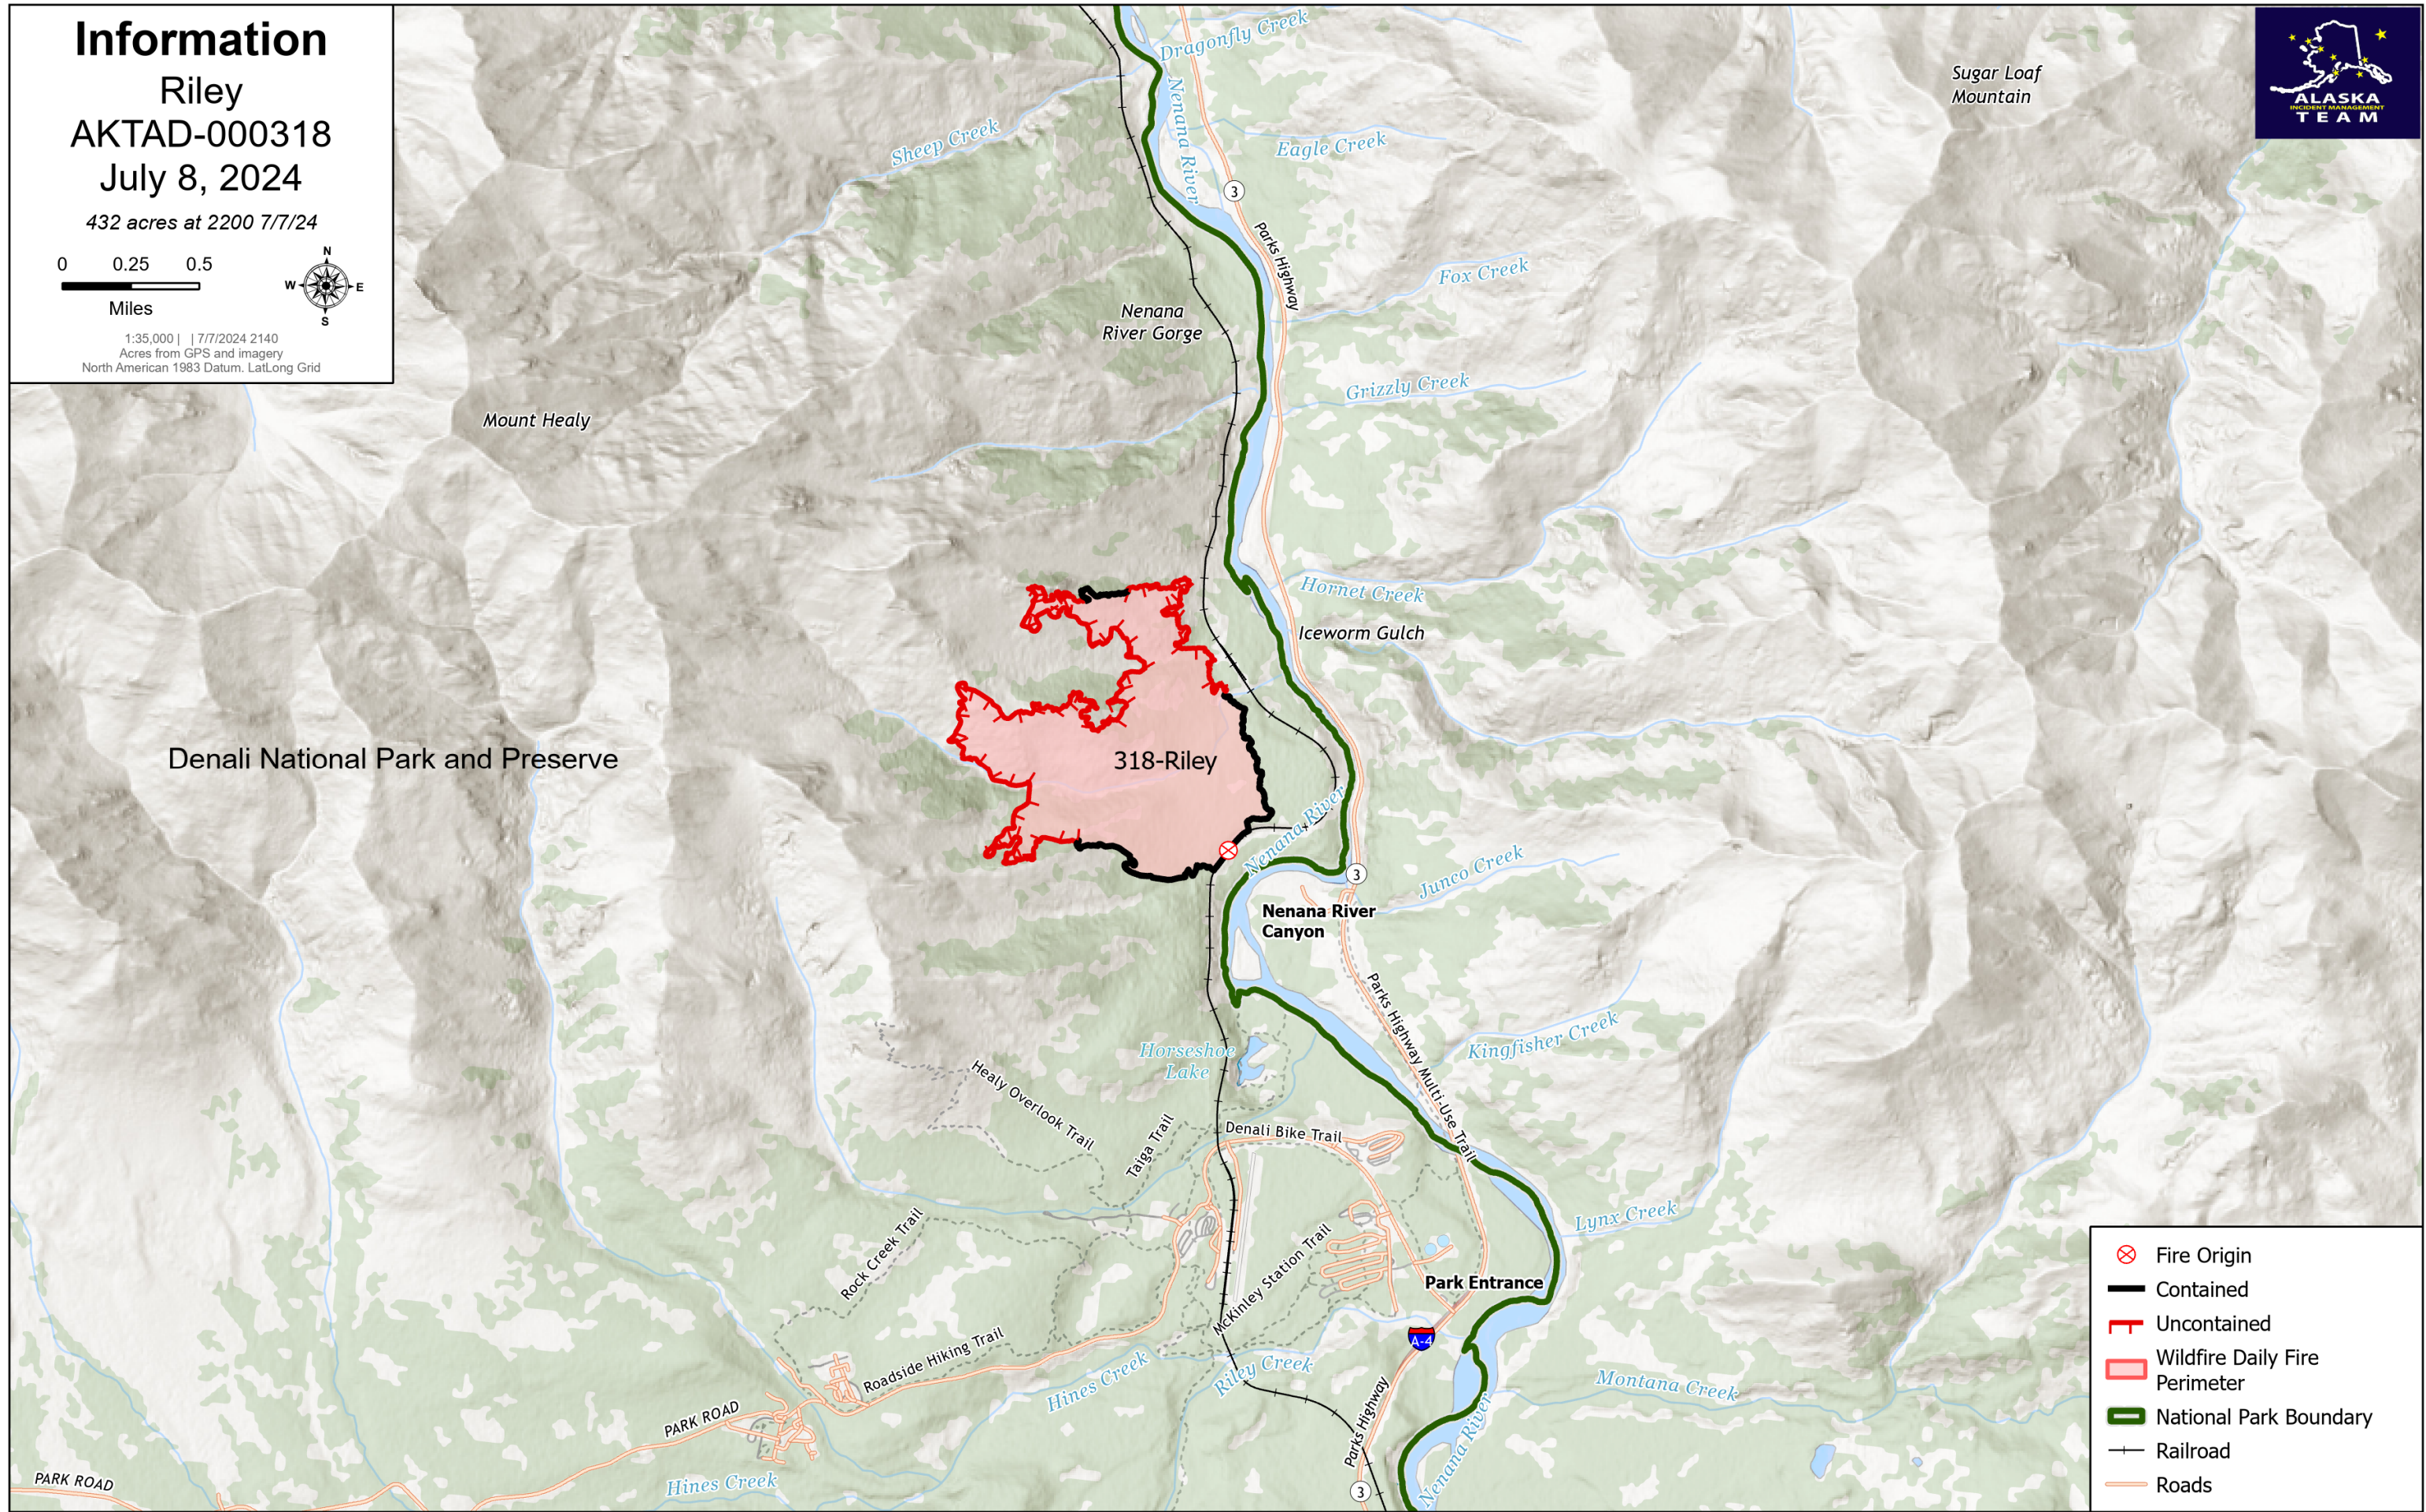

# Information

Riley

AKTAD-000318

July 8, 2024

432 acres at 2200 7/7/24

1:35,000 | 7/7/2024 2140  
Acres from GPS and imagery  
North American 1983 Datum, LatLong Grid

- ⊗ Fire Origin
- Contained
- ┌ Uncontained
- ▭ Wildfire Daily Fire Perimeter
- ▬ National Park Boundary
- Railroad
- Roads