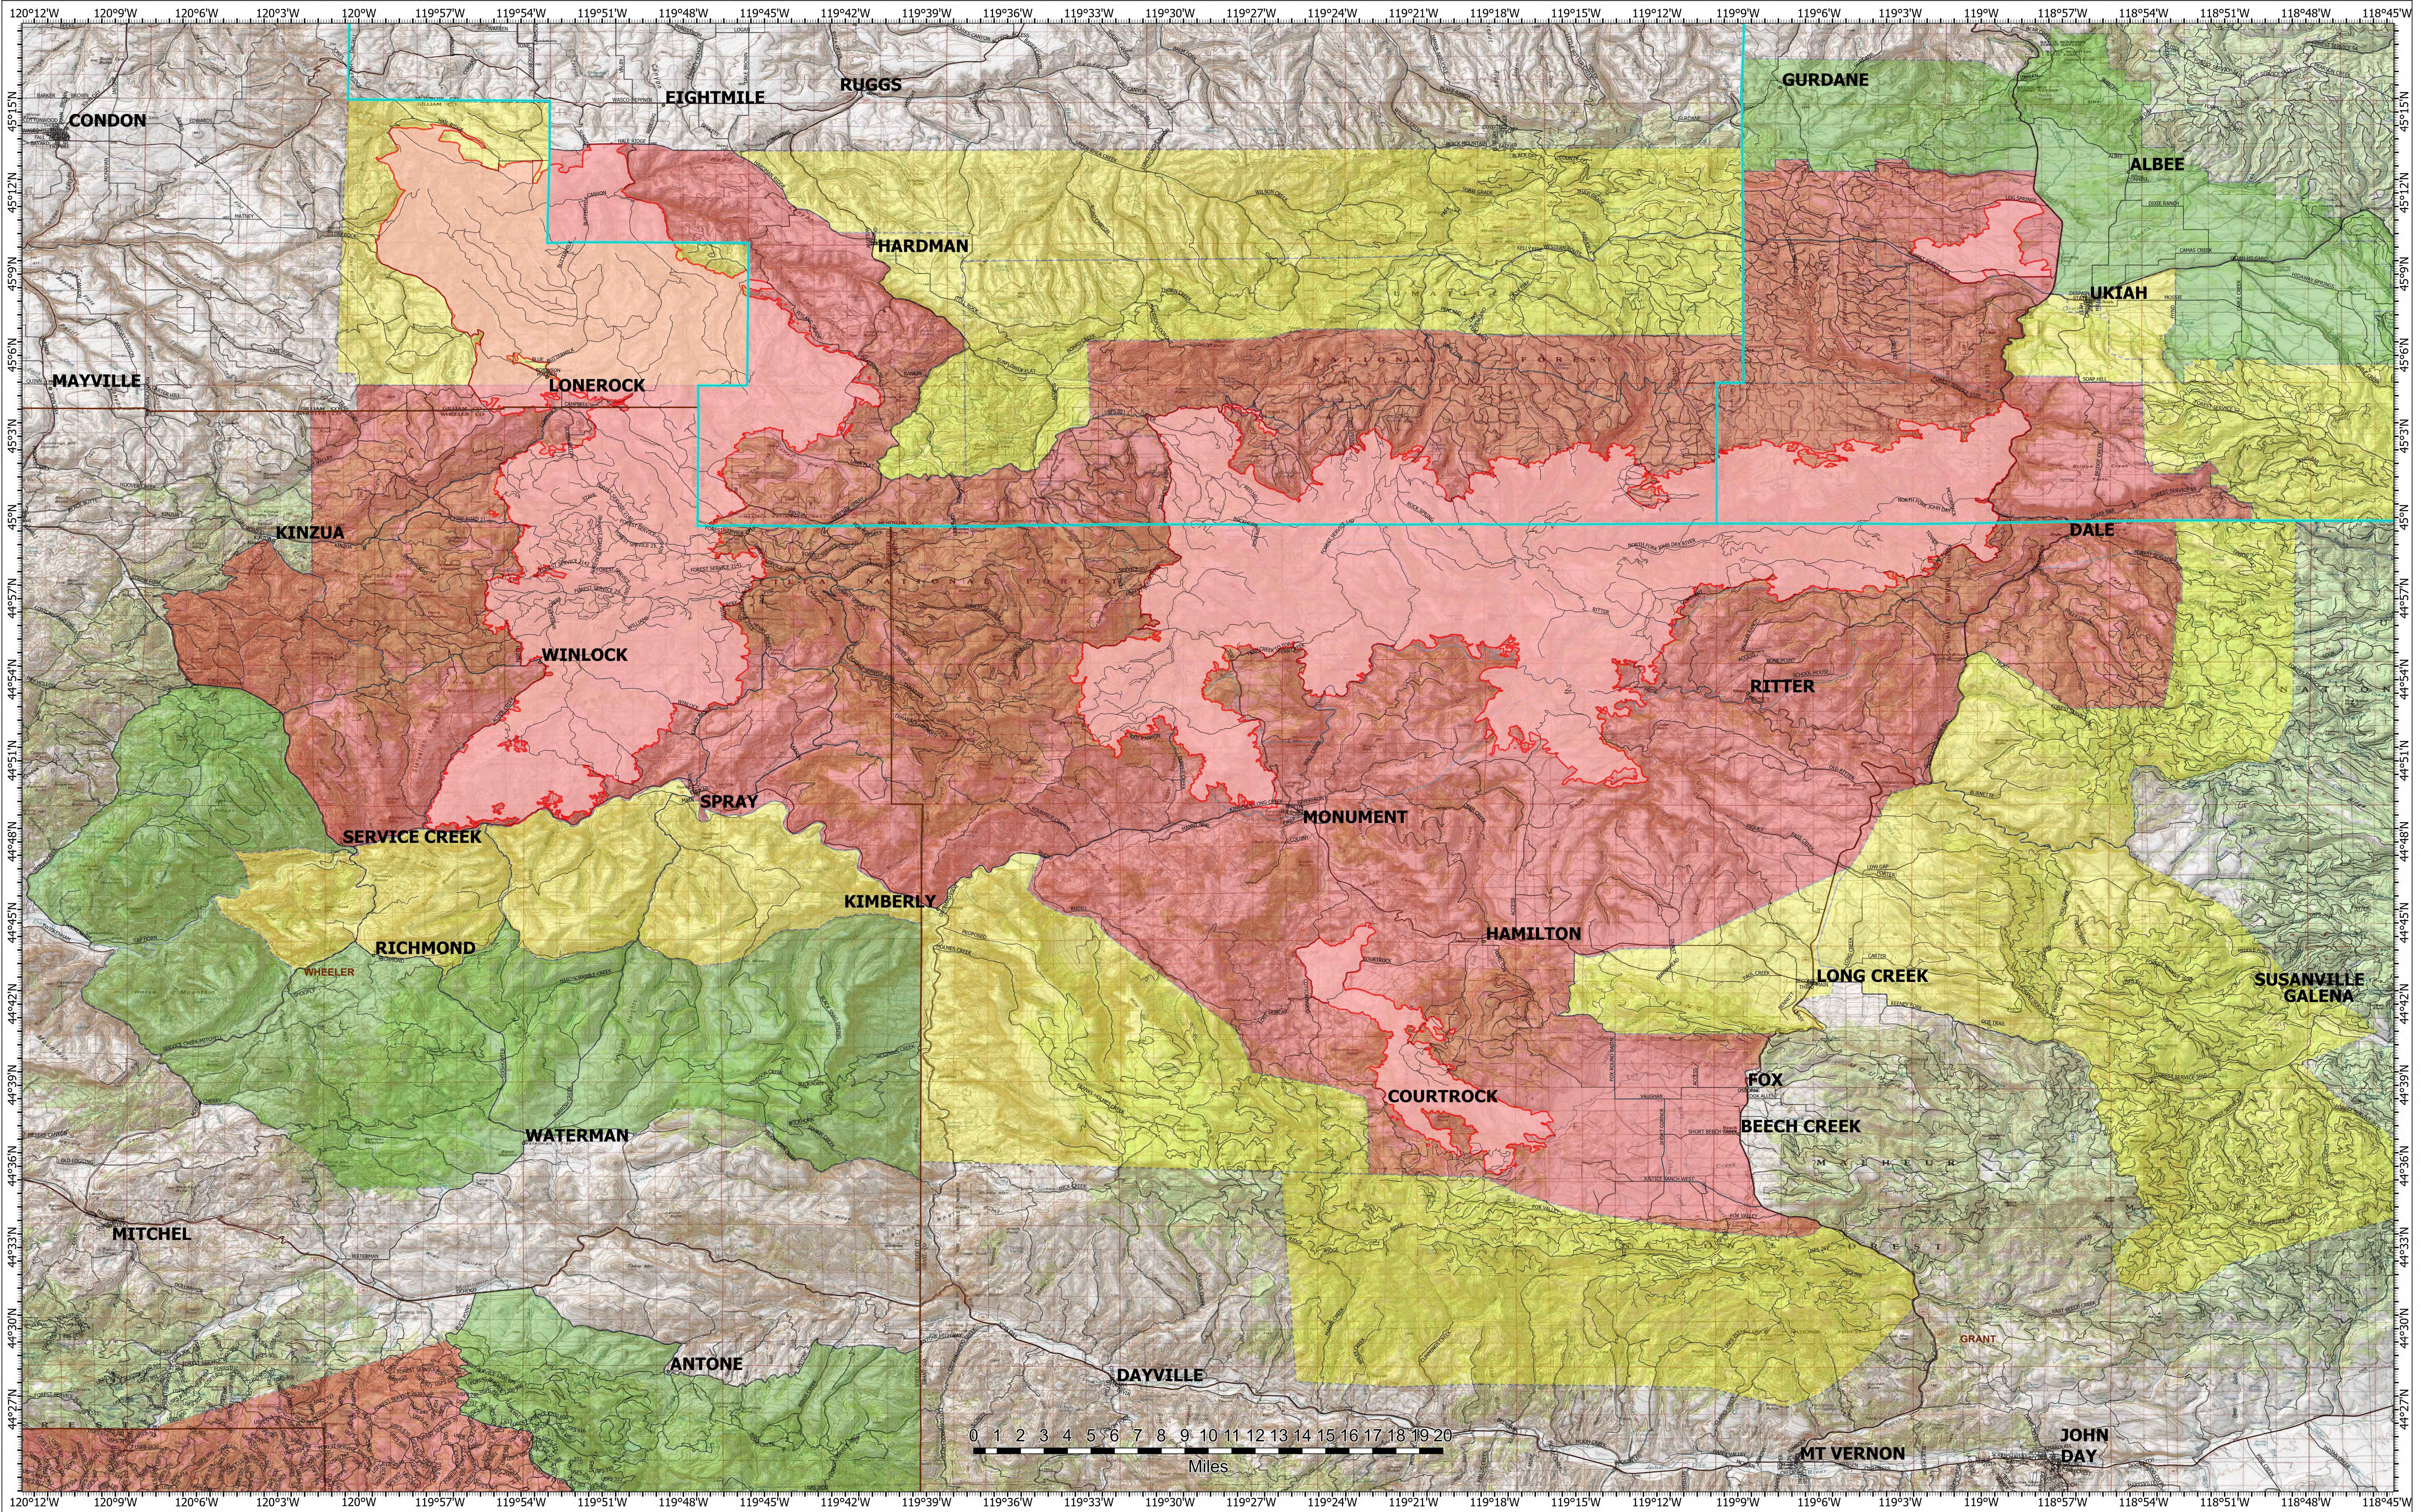

# EVACUATION

# 7/26/2024

**Lone Rock**  
**OR-PRD-0404**  
**7/26/2024**

136,561 acres at 7/26/2024 0015 PDT

1:140,000 | Author Name | 7/26/2024 0542  
Acres from IR and GPS  
WGS 1984 Datum, Lat/Long Grid

- Wildfire Daily Fire Perimeter
- Level 1: Be Ready (Prepare to Evacuate)
- Level 2: Be Set (Prepare to leave at a moment's notice)
- Level 3: Go (Leave immediately)