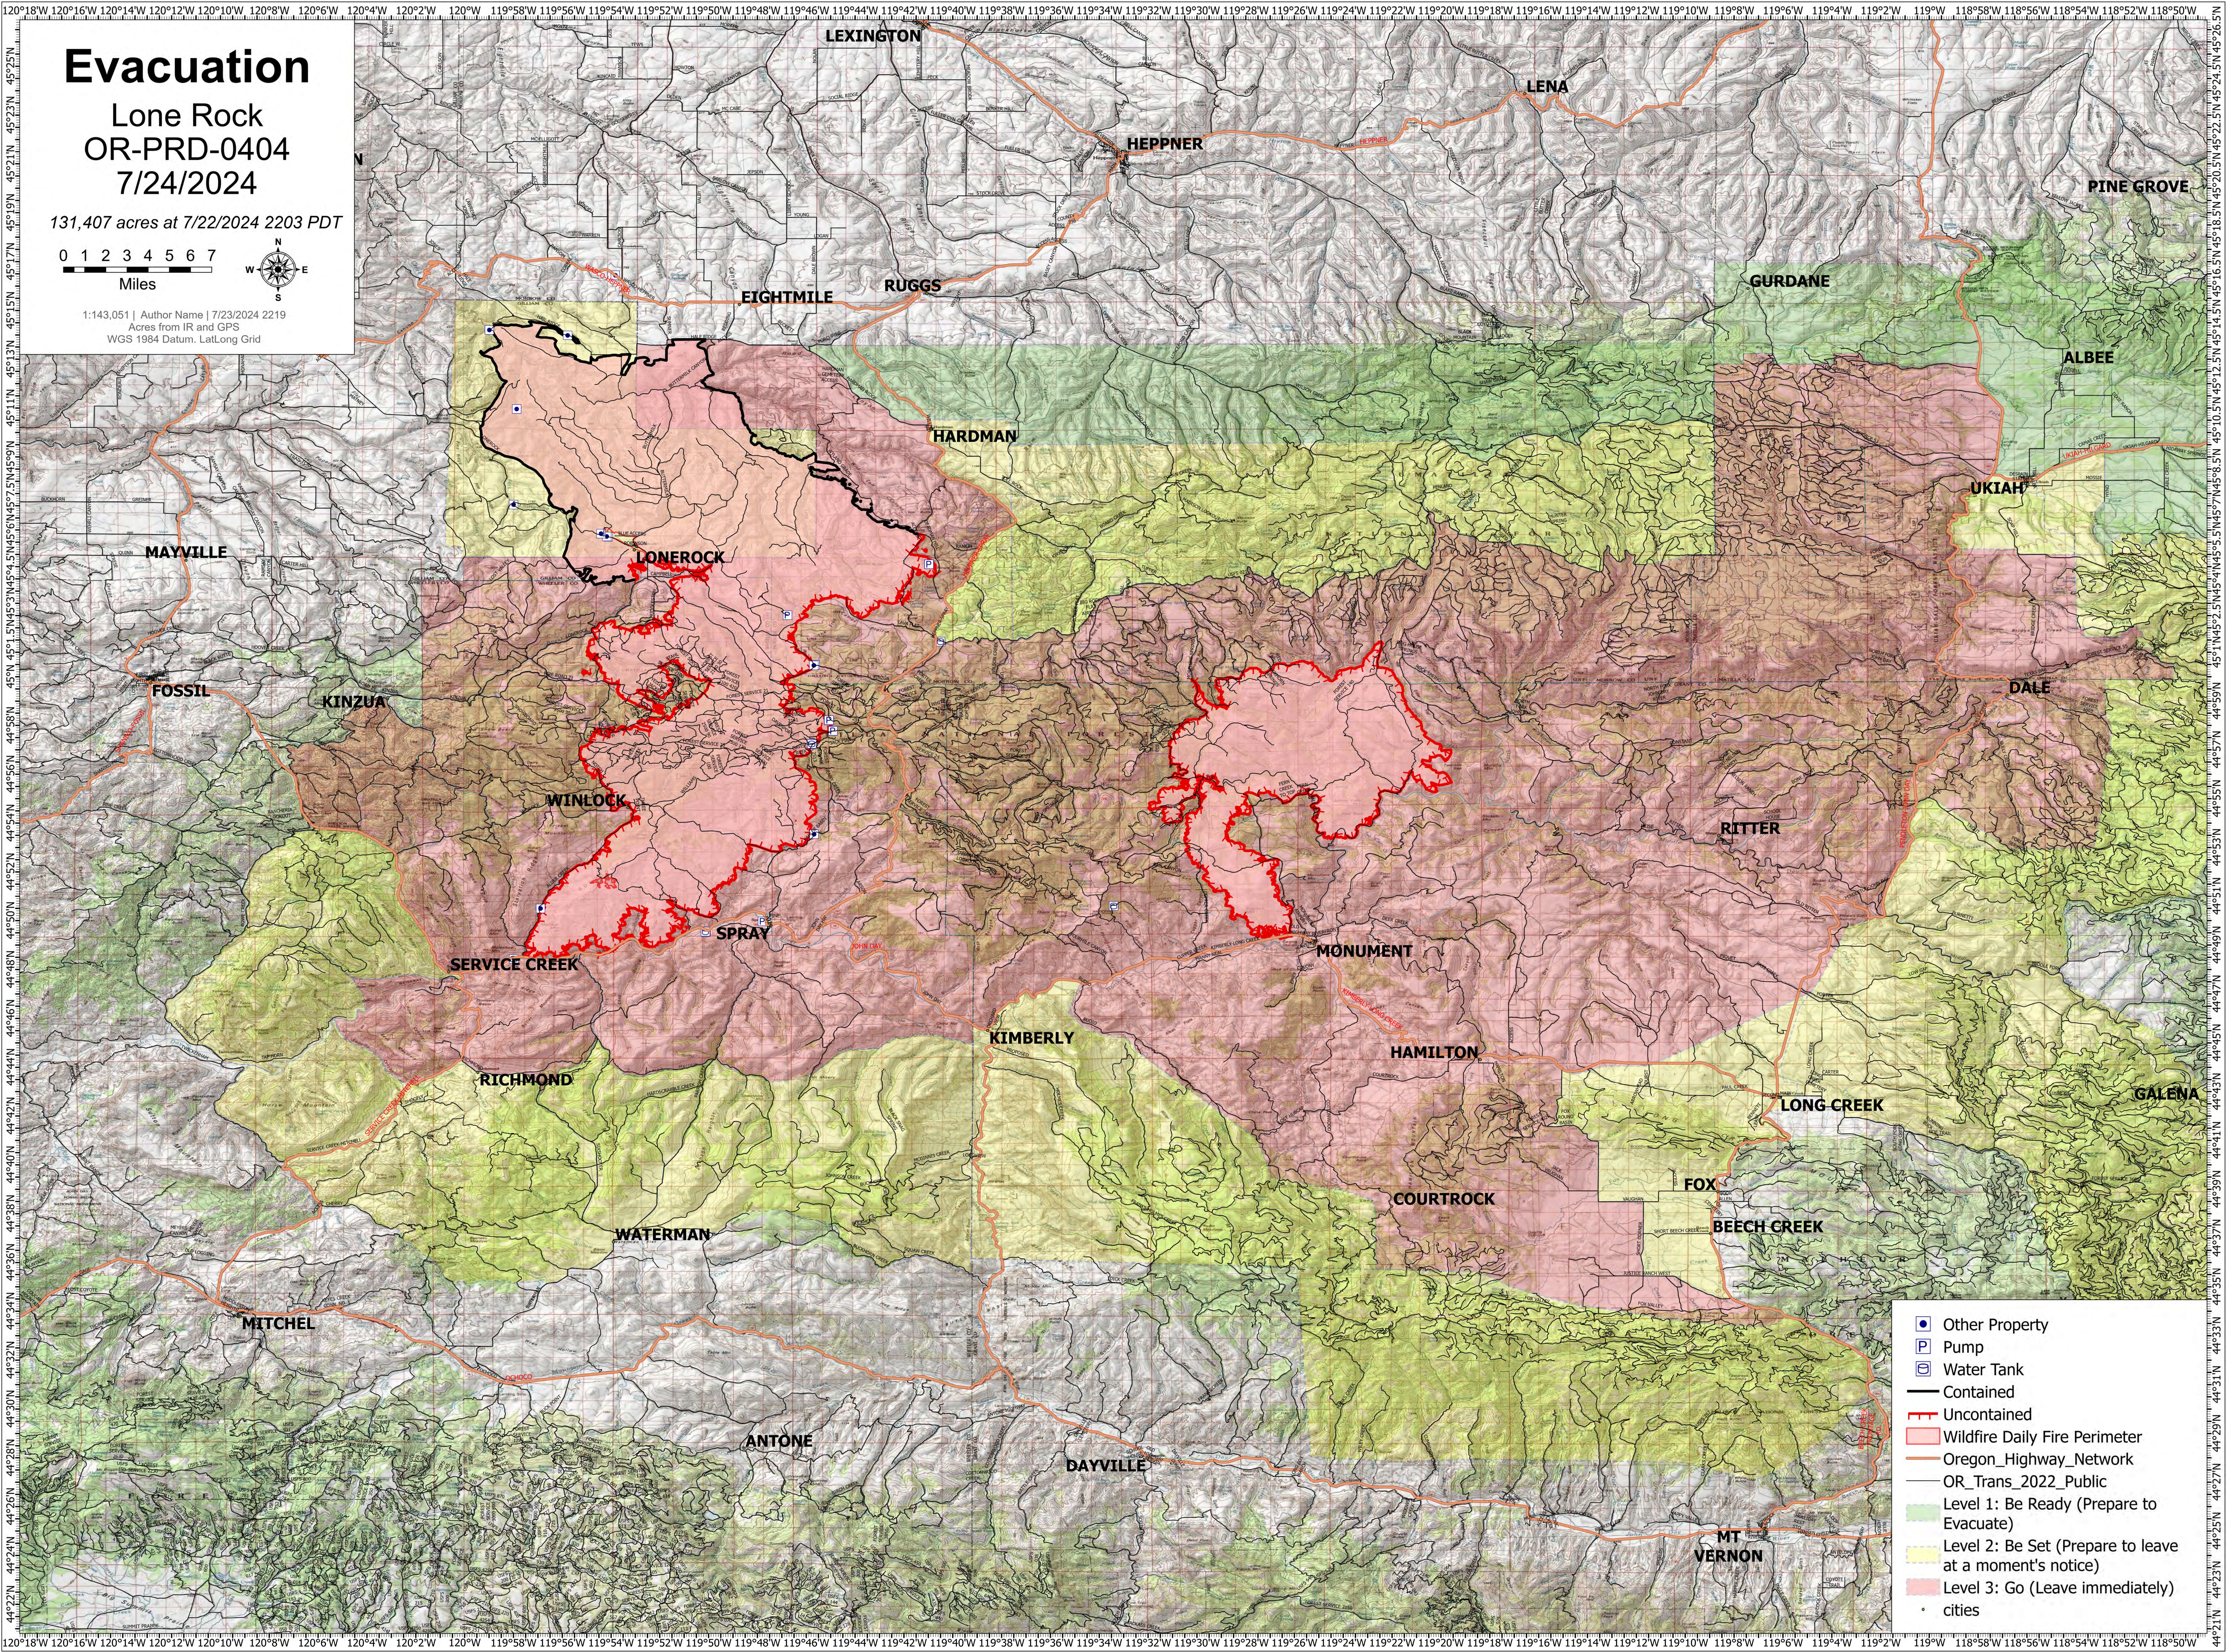

Evacuation

Lone Rock
OR-PRD-0404
7/24/2024

131,407 acres at 7/22/2024 2203 PDT

1:143,051 | Author Name | 7/23/2024 2219
Acres from IR and GPS
WGS 1984 Datum, Lat/Long Grid

- Other Property
- Pump
- Water Tank
- Contained
- Uncontained
- Wildfire Daily Fire Perimeter
- Oregon_Highway_Network
- OR_Trans_2022_Public
- Level 1: Be Ready (Prepare to Evacuate)
- Level 2: Be Set (Prepare to leave at a moment's notice)
- Level 3: Go (Leave immediately)
- cities