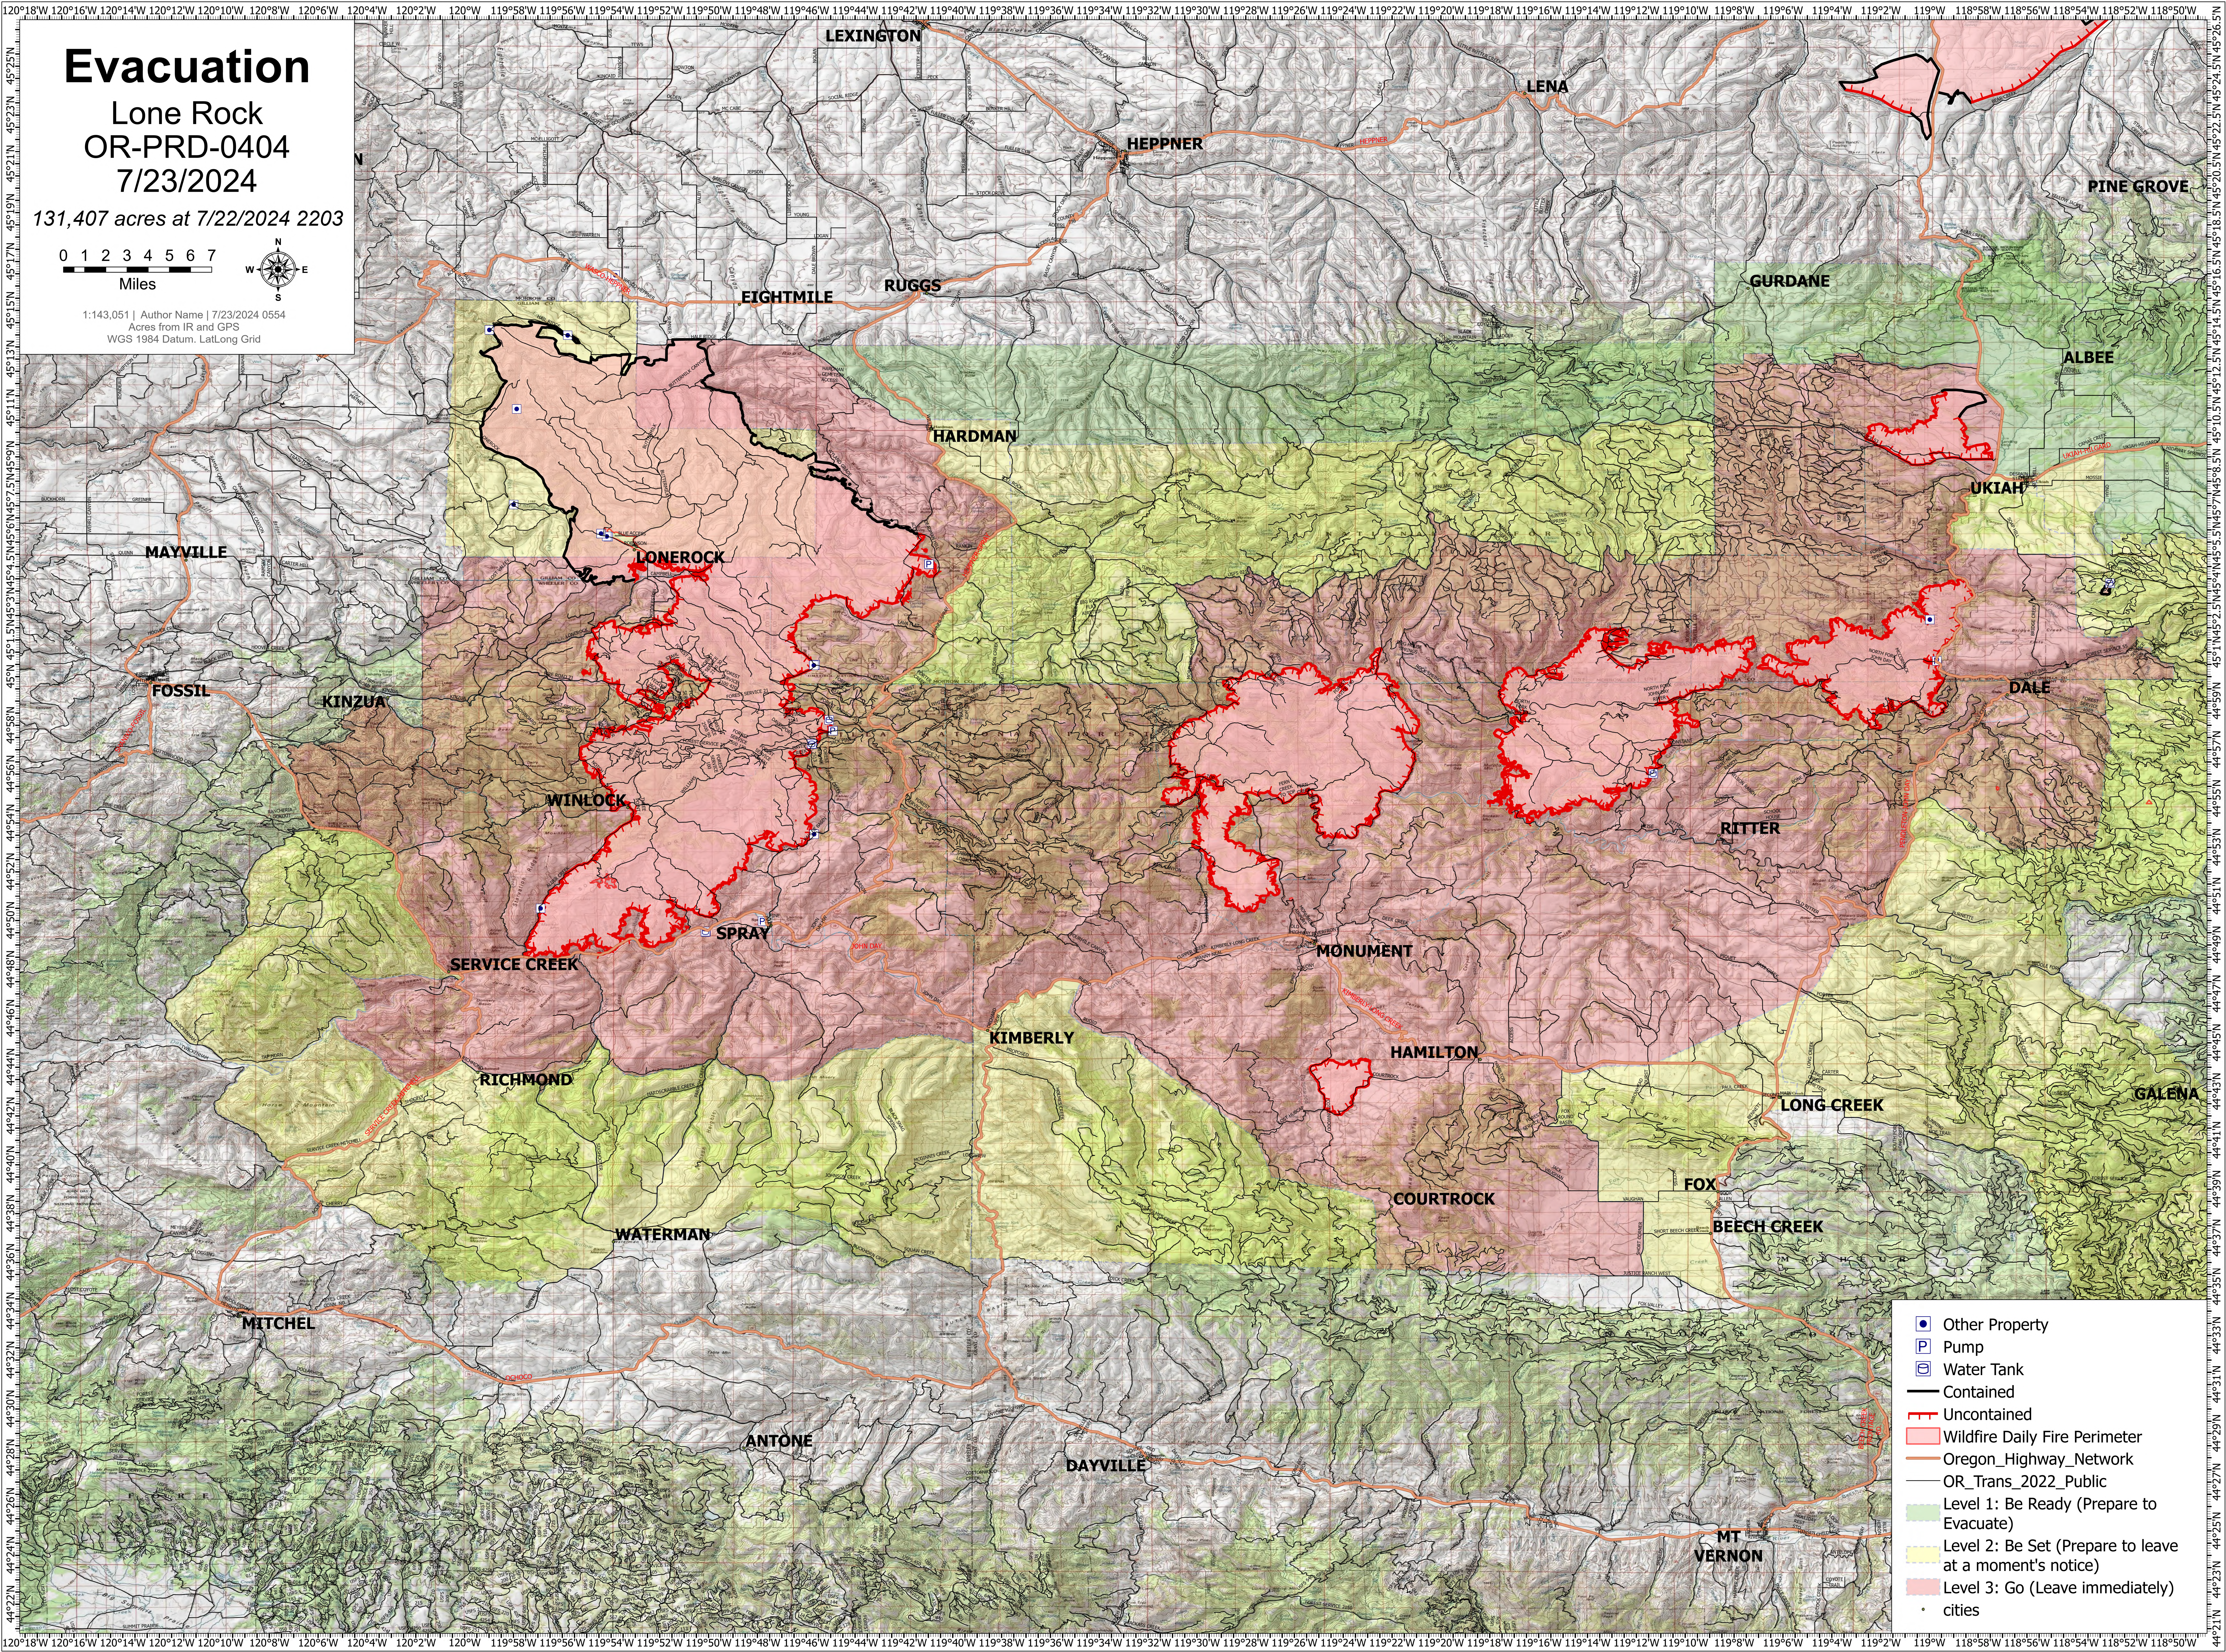

Evacuation

Lone Rock
OR-PRD-0404
7/23/2024

131,407 acres at 7/22/2024 2203

1:143,051 | Author Name | 7/23/2024 0554
Acres from IR and GPS
WGS 1984 Datum, Lat/Long Grid

- Other Property
- Pump
- Water Tank
- Contained
- Uncontained
- Wildfire Daily Fire Perimeter
- Oregon_Highway_Network
- OR_Trans_2022_Public
- Level 1: Be Ready (Prepare to Evacuate)
- Level 2: Be Set (Prepare to leave at a moment's notice)
- Level 3: Go (Leave immediately)
- cities