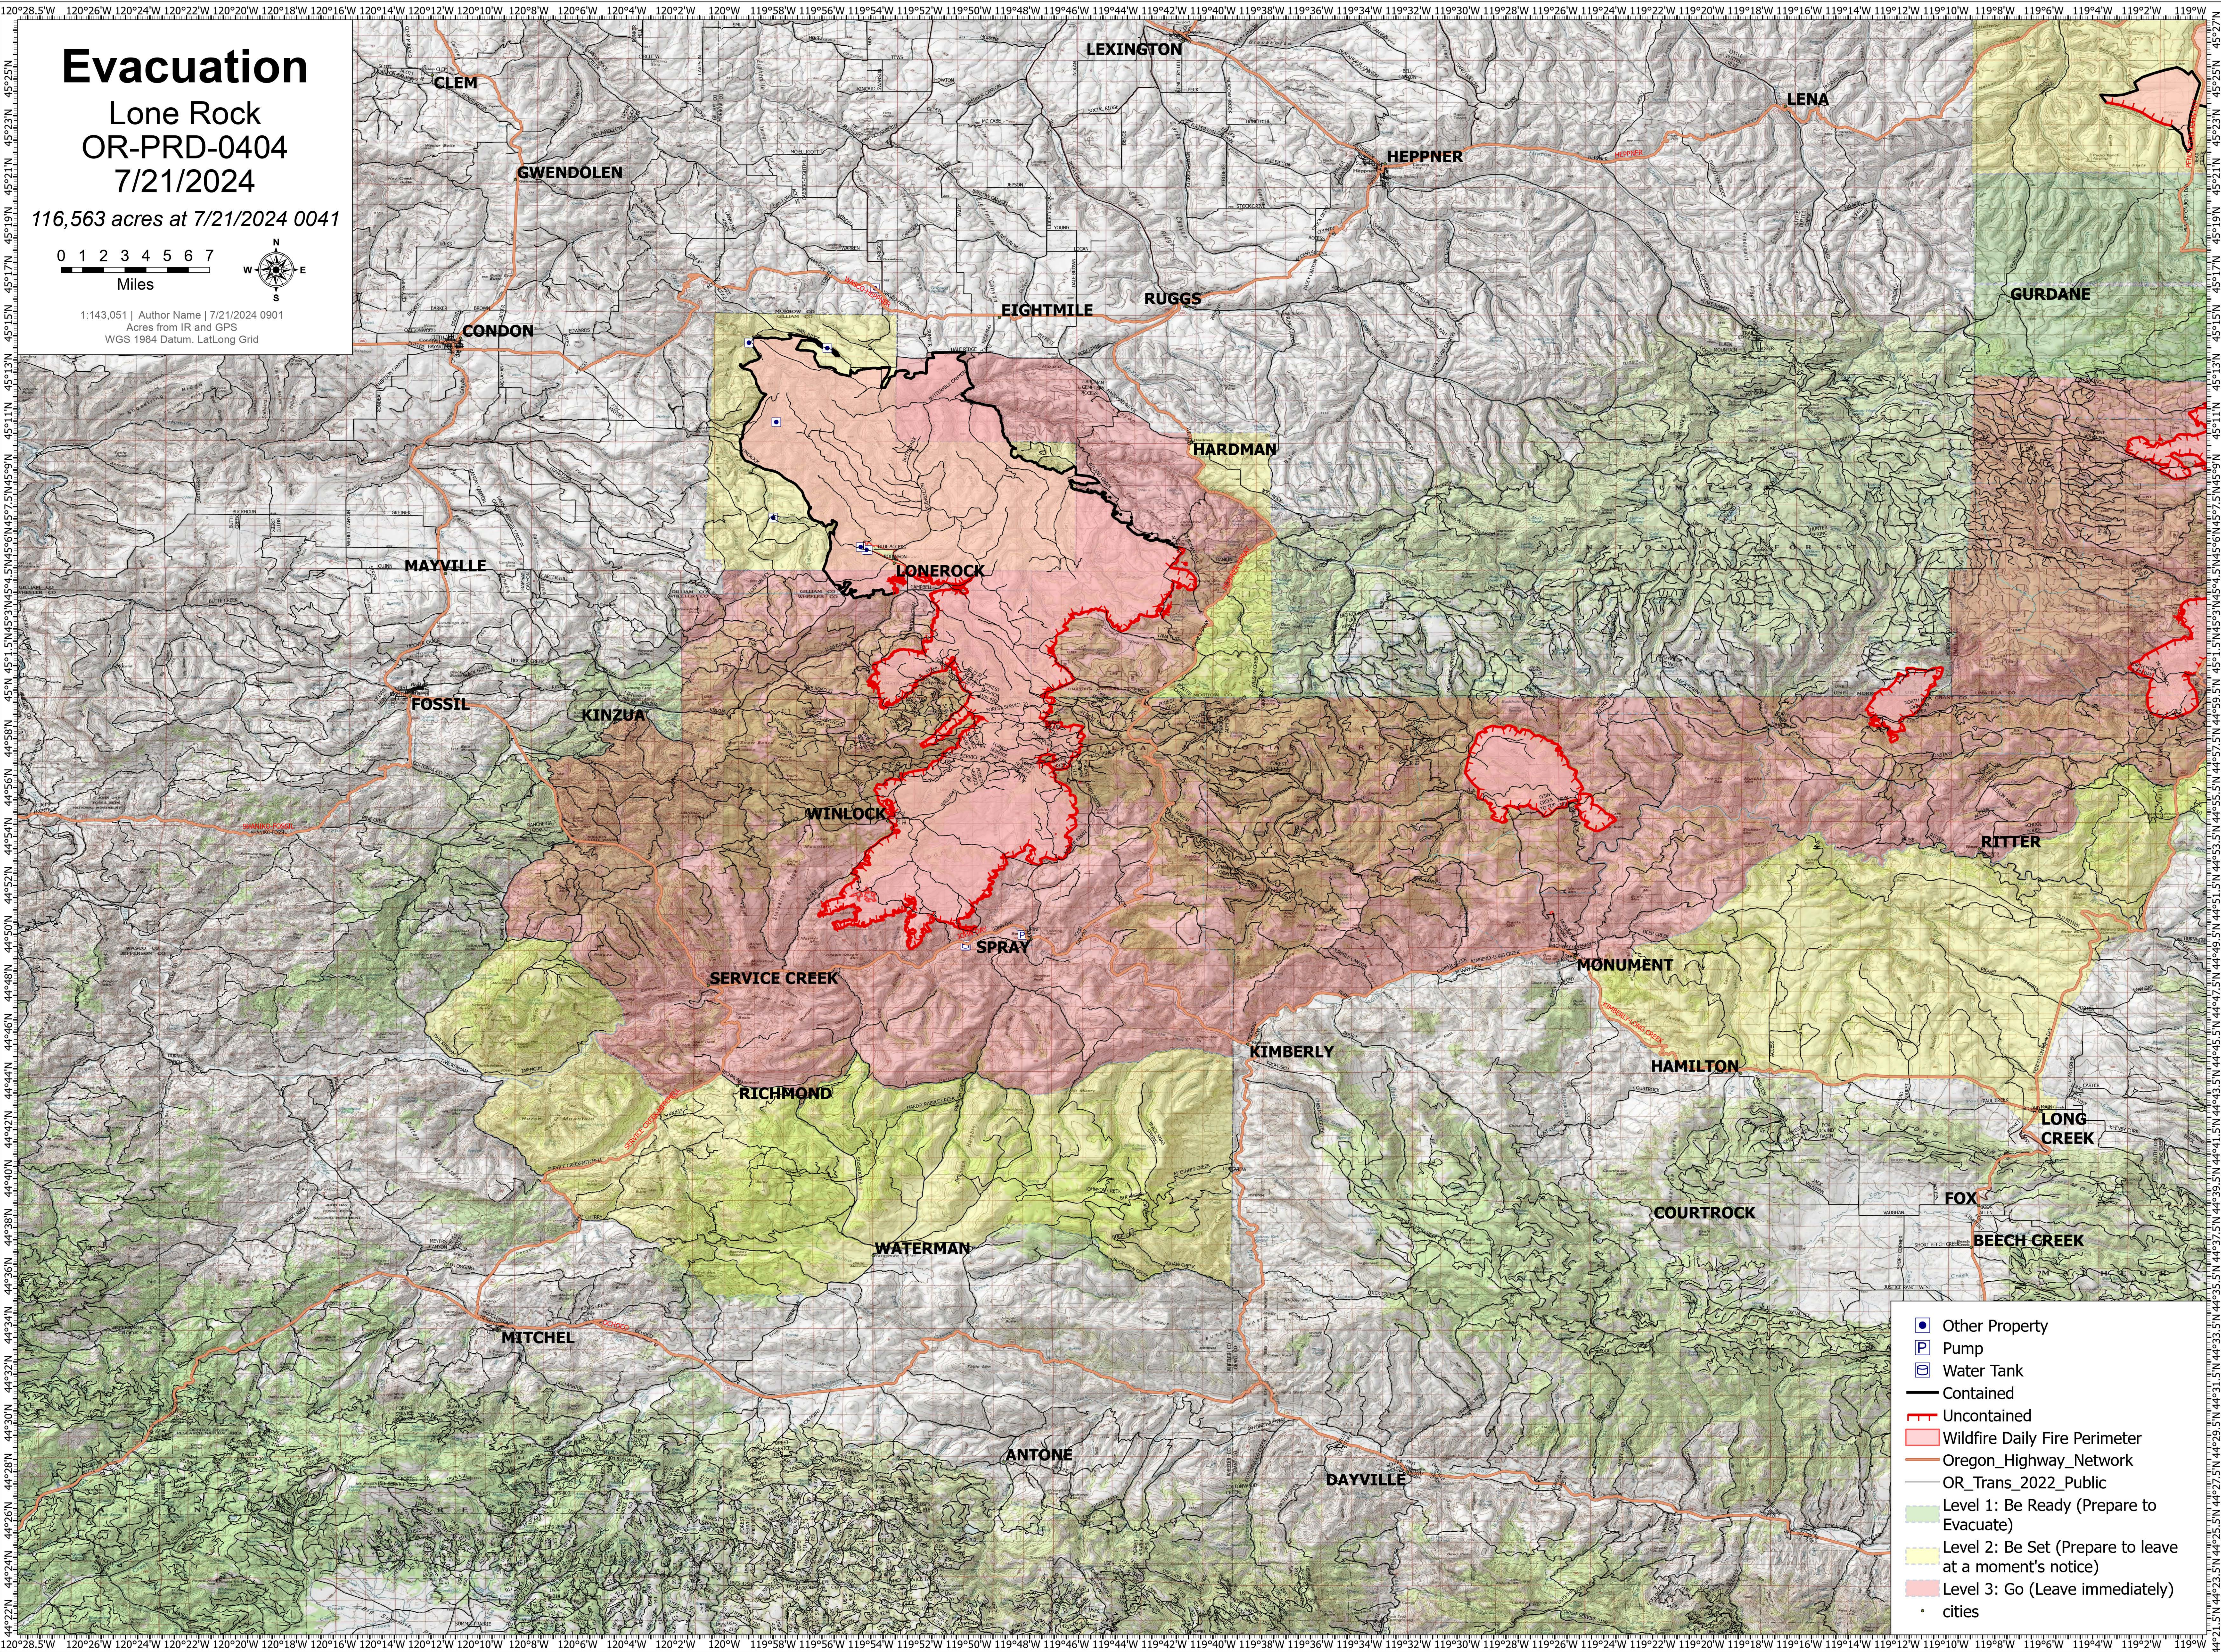

# Evacuation

Lone Rock  
OR-PRD-0404  
7/21/2024

116,563 acres at 7/21/2024 0041

1:143,051 | Author Name | 7/21/2024 0901  
Acres from IR and GPS  
WGS 1984 Datum, LatLong Grid

- Other Property
- Pump
- Water Tank
- Contained
- Uncontained
- Wildfire Daily Fire Perimeter
- Oregon\_Highway\_Network
- OR\_Trans\_2022\_Public
- Level 1: Be Ready (Prepare to Evacuate)
- Level 2: Be Set (Prepare to leave at a moment's notice)
- Level 3: Go (Leave immediately)
- cities