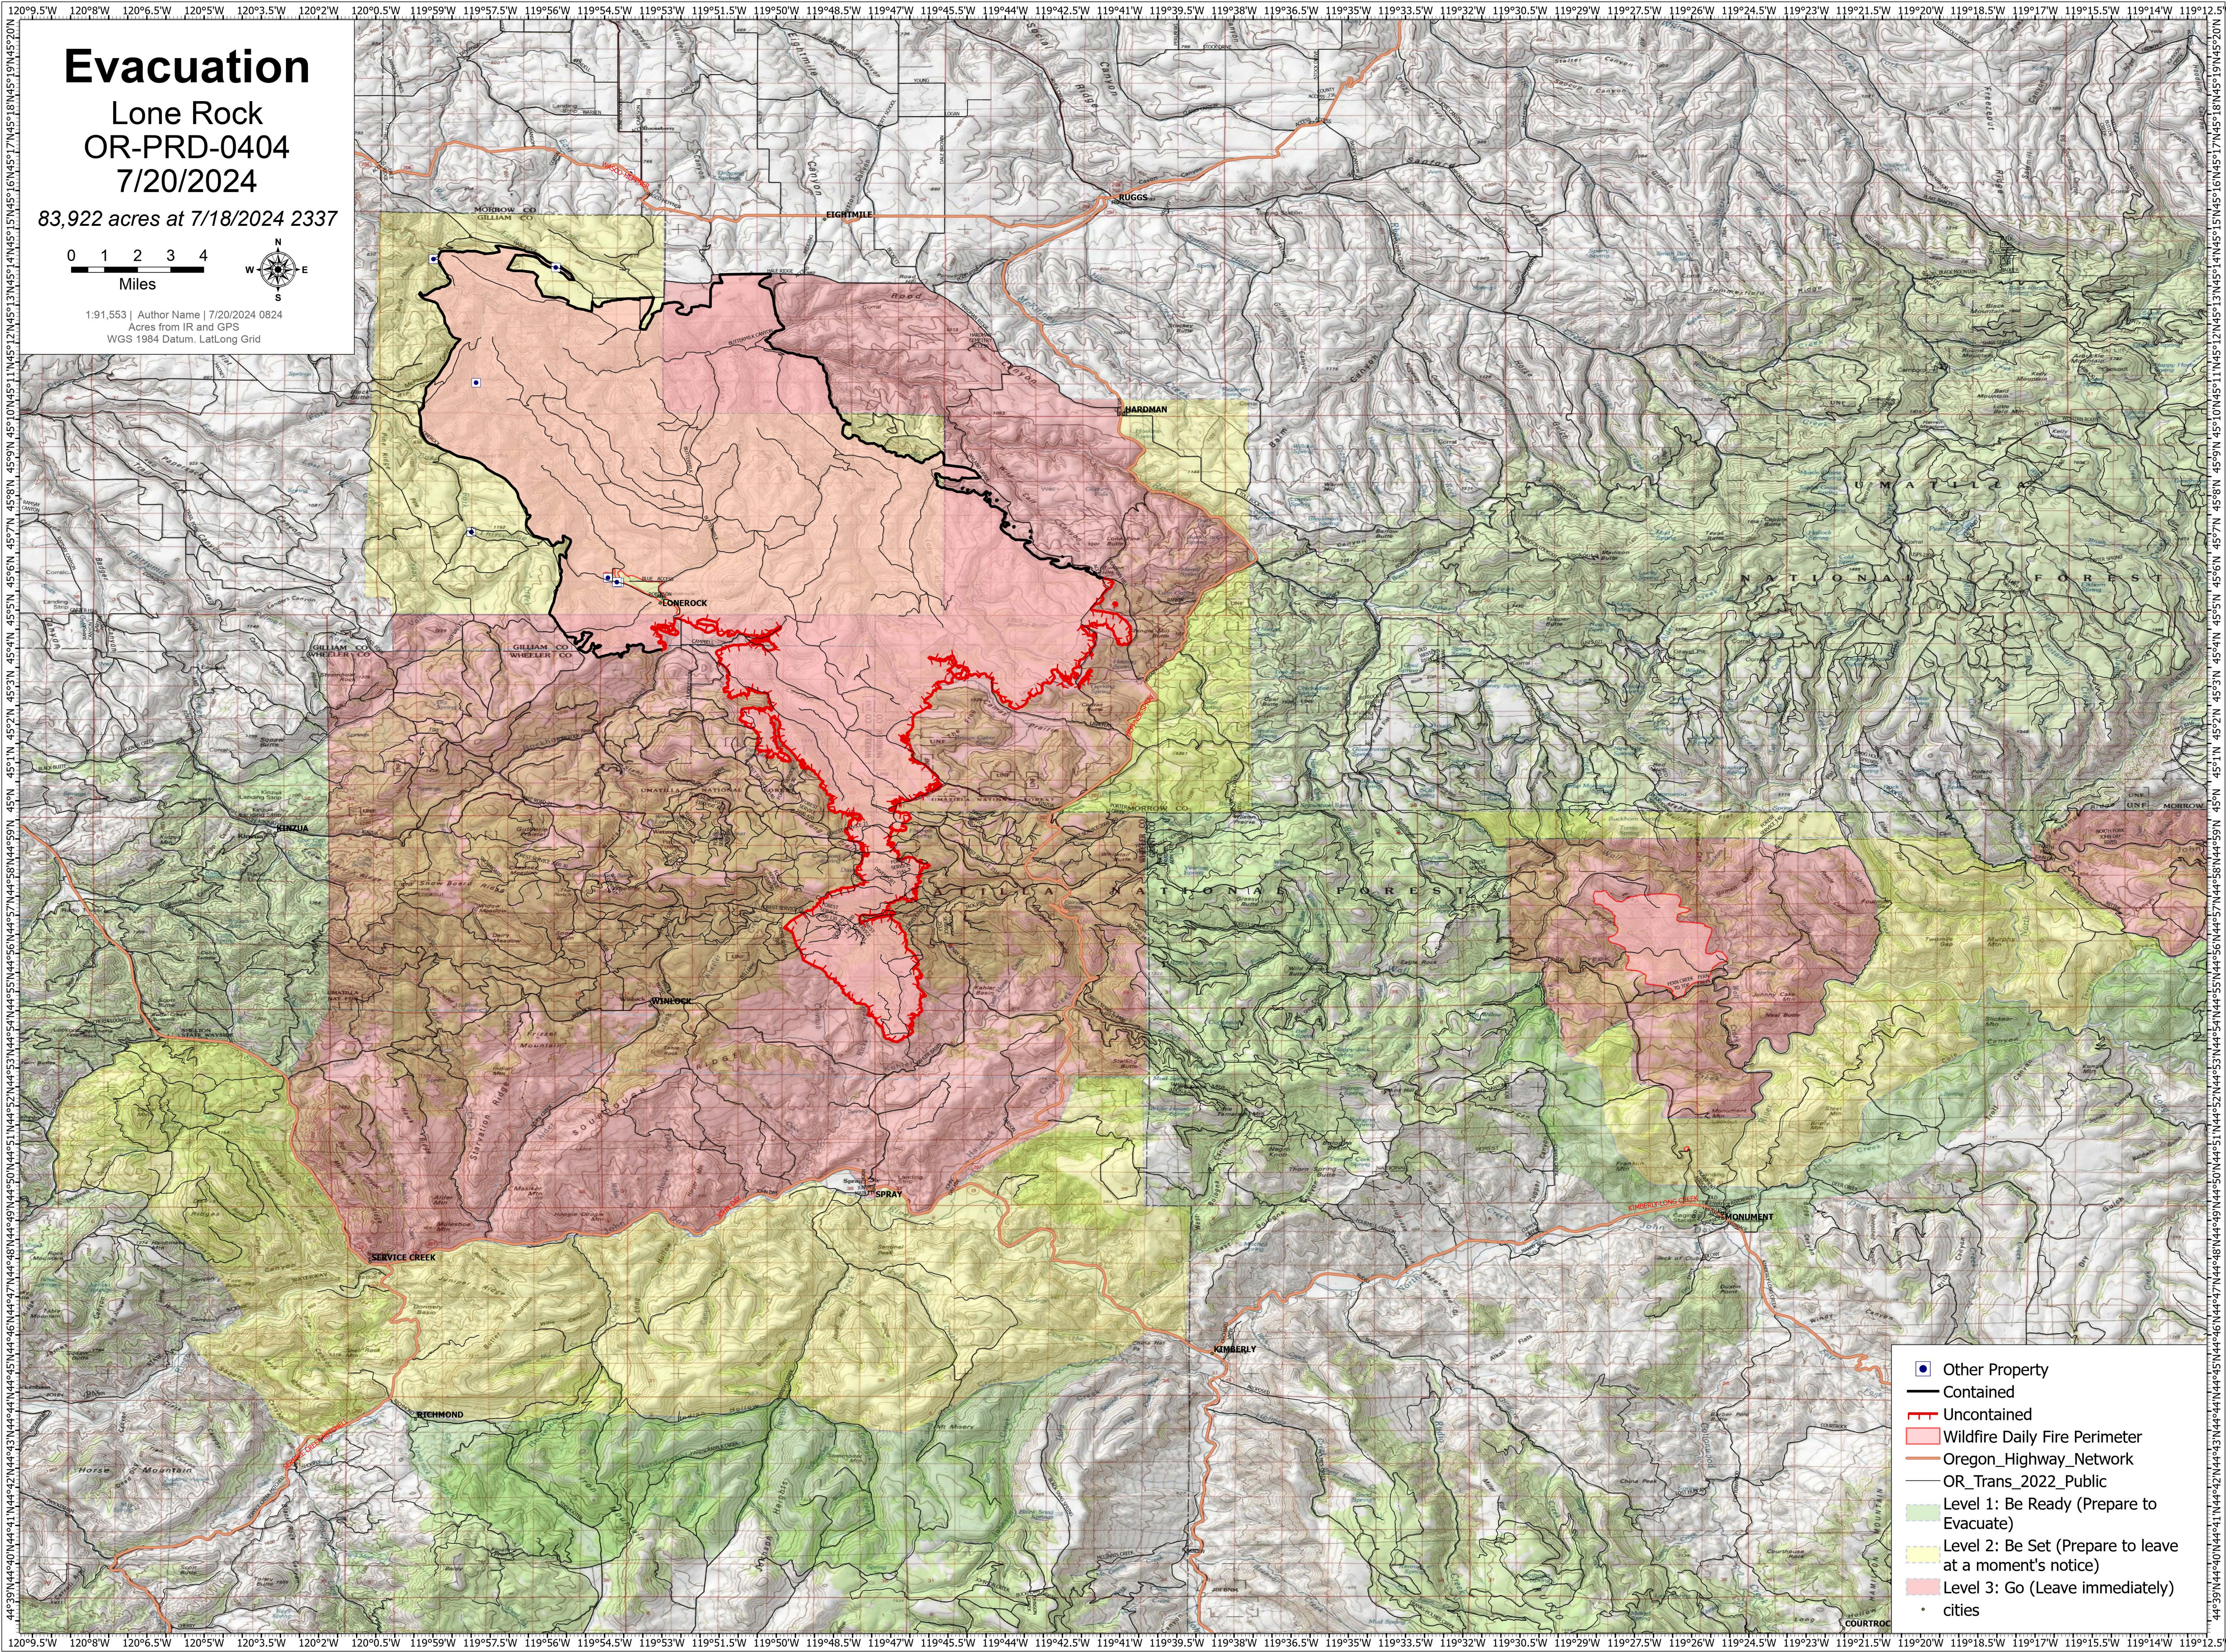

Evacuation

Lone Rock
OR-PRD-0404
7/20/2024

83,922 acres at 7/18/2024 2337

1:91,553 | Author Name | 7/20/2024 0824
Acres from IR and GPS
WGS 1984 Datum, Lat/Long Grid

- Other Property
- Contained
- Uncontained
- Wildfire Daily Fire Perimeter
- Oregon_Highway_Network
- OR_Trans_2022_Public
- Level 1: Be Ready (Prepare to Evacuate)
- Level 2: Be Set (Prepare to leave at a moment's notice)
- Level 3: Go (Leave immediately)
- cities