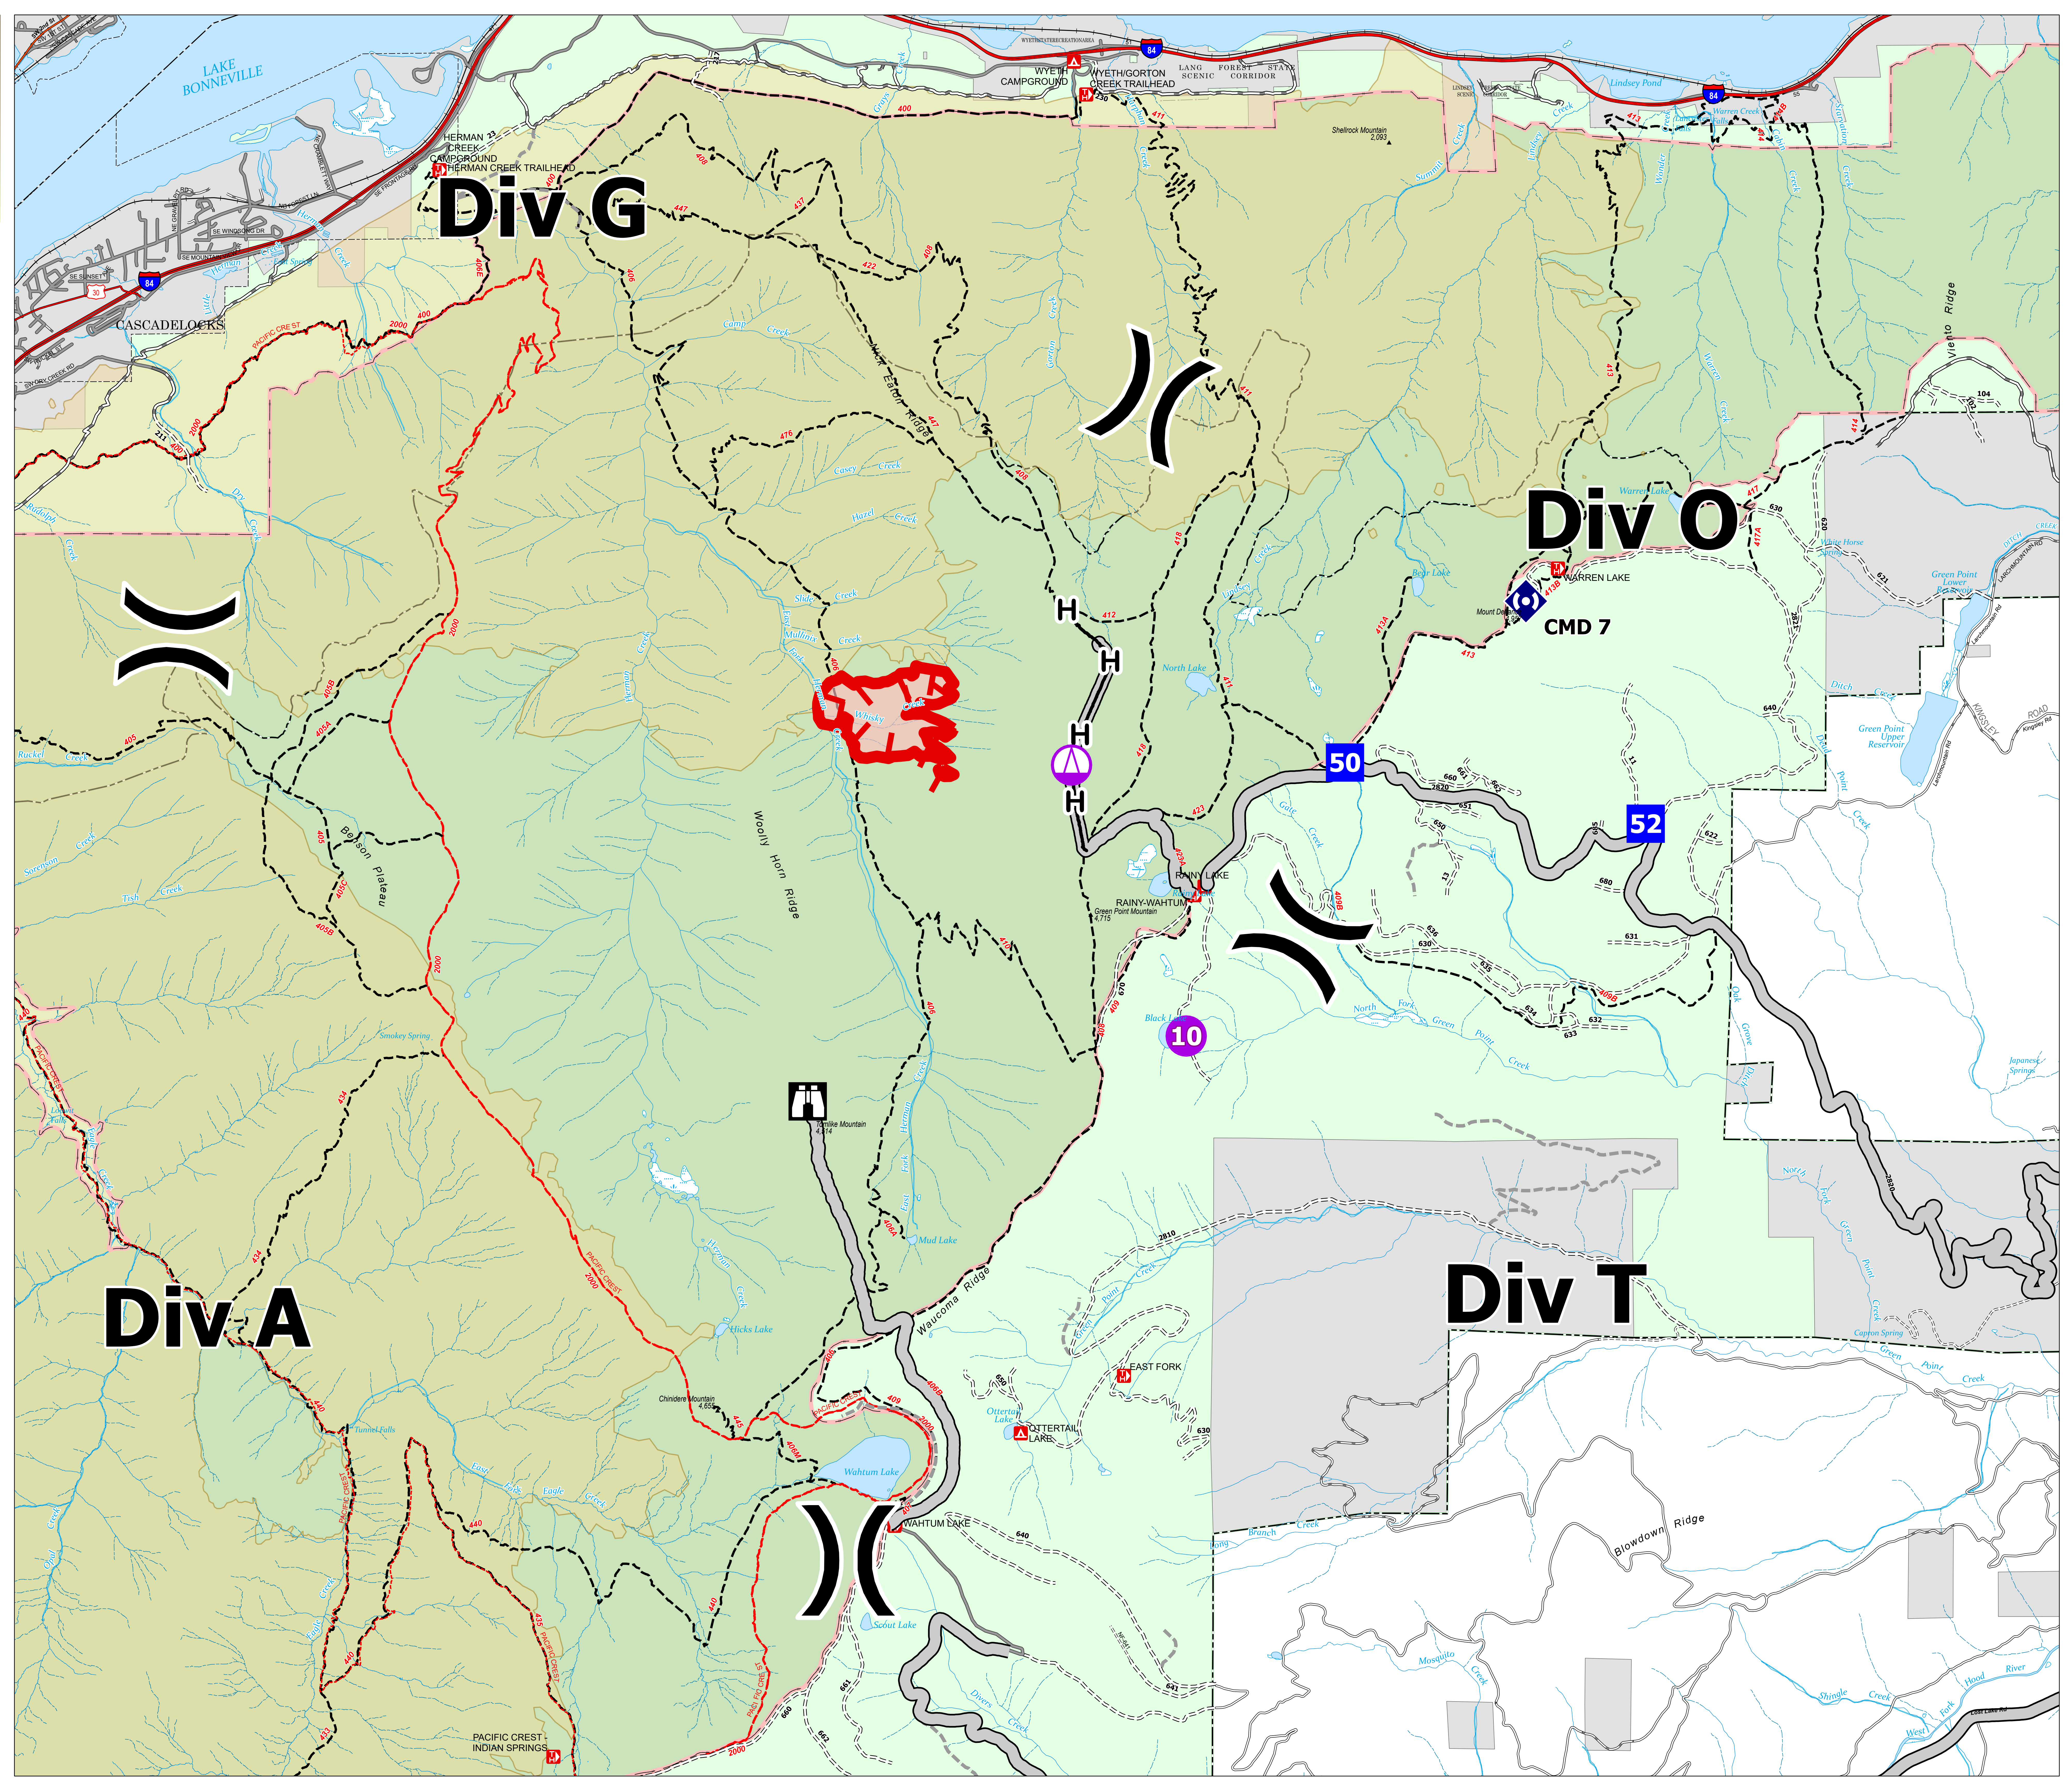

**Briefing**  
 Whisky Creek  
 OR-MHF-000639  
 07/24/2024  
 155 acres  
 at 07/23/2024 1258 Hrs

- Helispot
- Sling Site
- Division Break
- Drop Point
- Lookout
- Repeater
- Completed Hand Line
- Access Route
- Uncontained
- Wildfire Daily Fire Perimeter
- Eagle Creek Fire-2017
- Forest Service Land
- Forest Service Wilderness

7/23/2024, 2142 hrs  
 WGS 1984 Datum, Lat/Long Grid