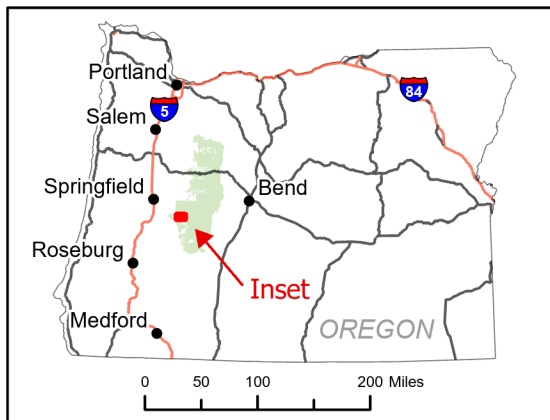

R. 2 E.

R. 3 E.

T. 20 S.

T. 19 S.

Tire Mountain Fire Closure Exhibit A
Closure Number 06-18-10-24-18
Willamette National Forest 541-225-6300

-  Trail Closure
-  Trails
-  NFS Roads Suitable for Passenger Cars
-  NFS High Clearance Roads
-  USFS Admin Boundary
-  National Forest Land