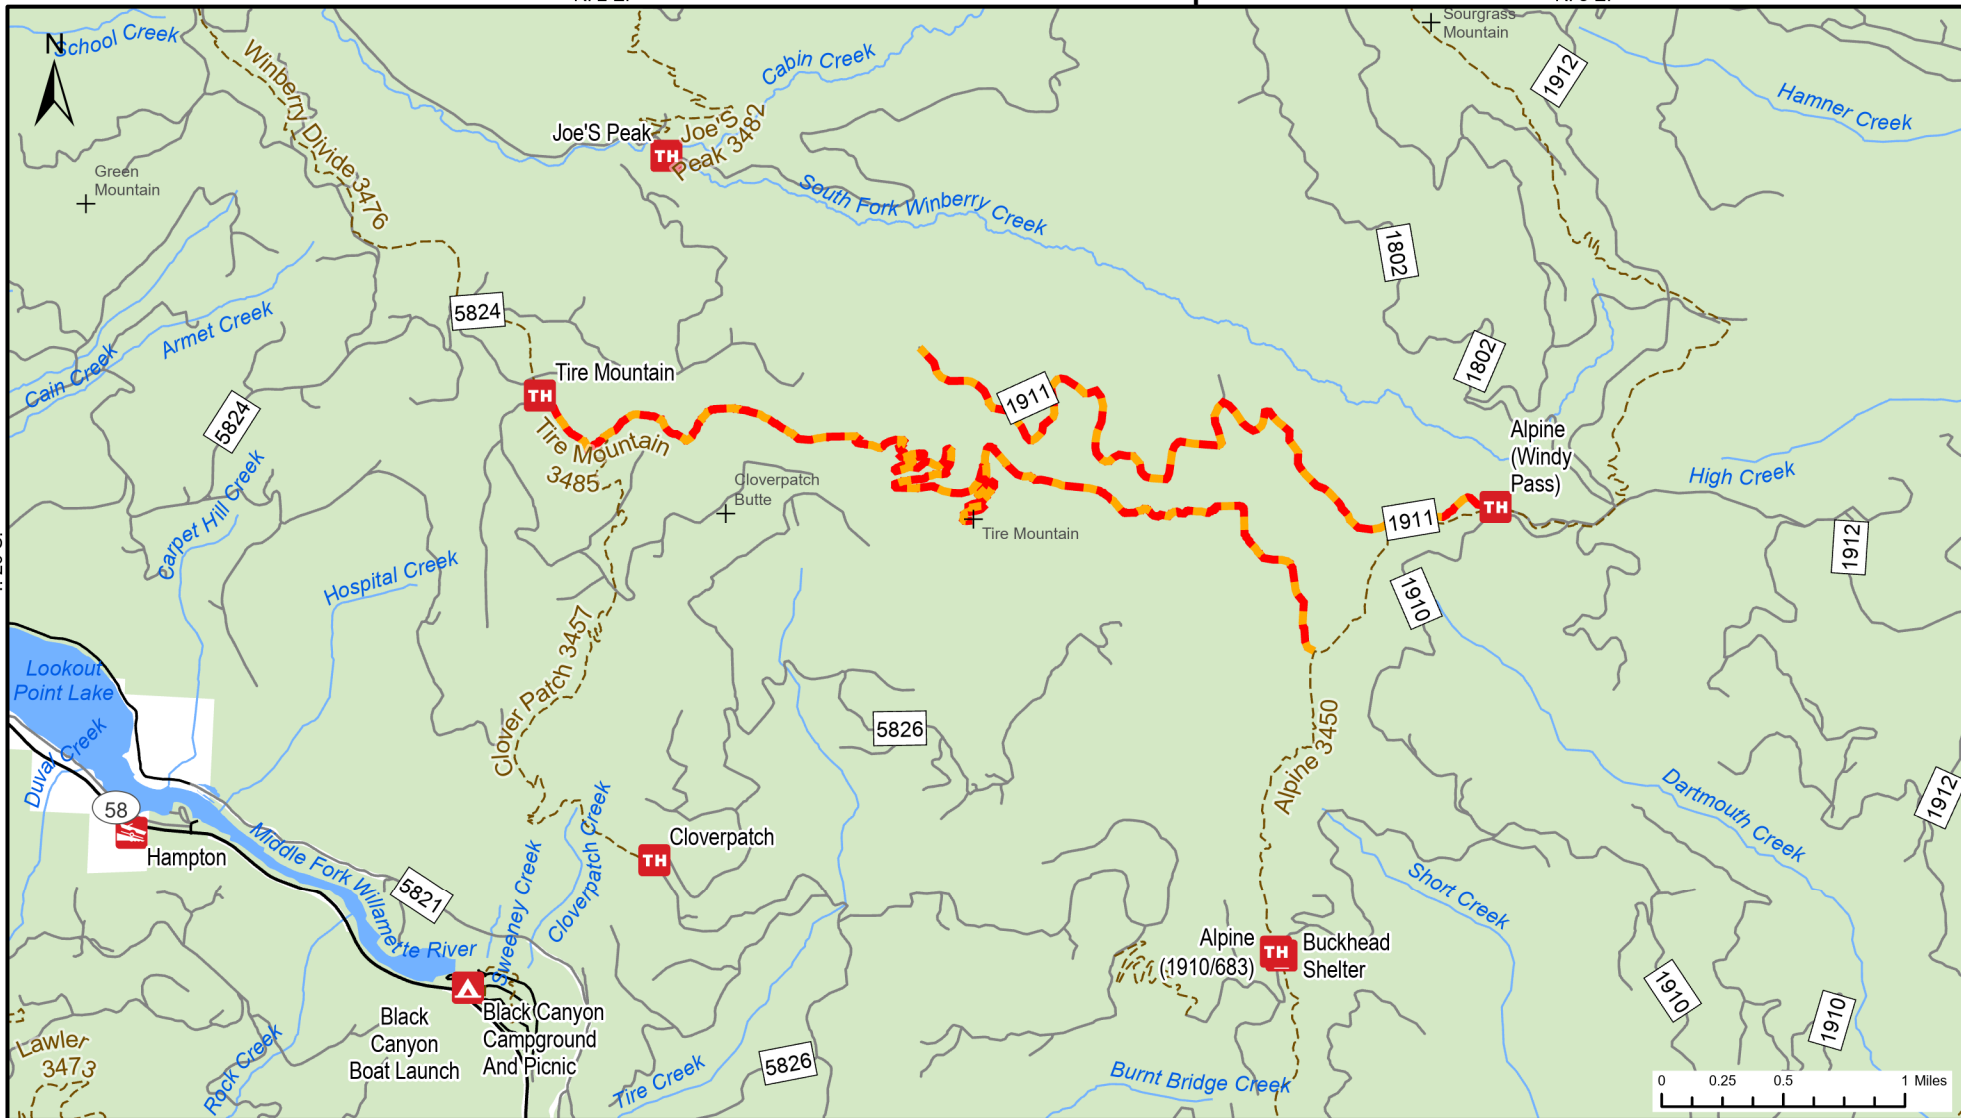

R. 2 E.

R. 3 E.

T. 20 S.

T. 19 S.

Tire Mountain Fire Closure Exhibit A
Closure Number 06-18-10-24-18
Willamette National Forest 541-225-6300

-  Trail Closure
-  Trails
-  NFS Roads Suitable for Passenger Cars
-  NFS High Clearance Roads
-  USFS Admin Boundary
-  National Forest Land