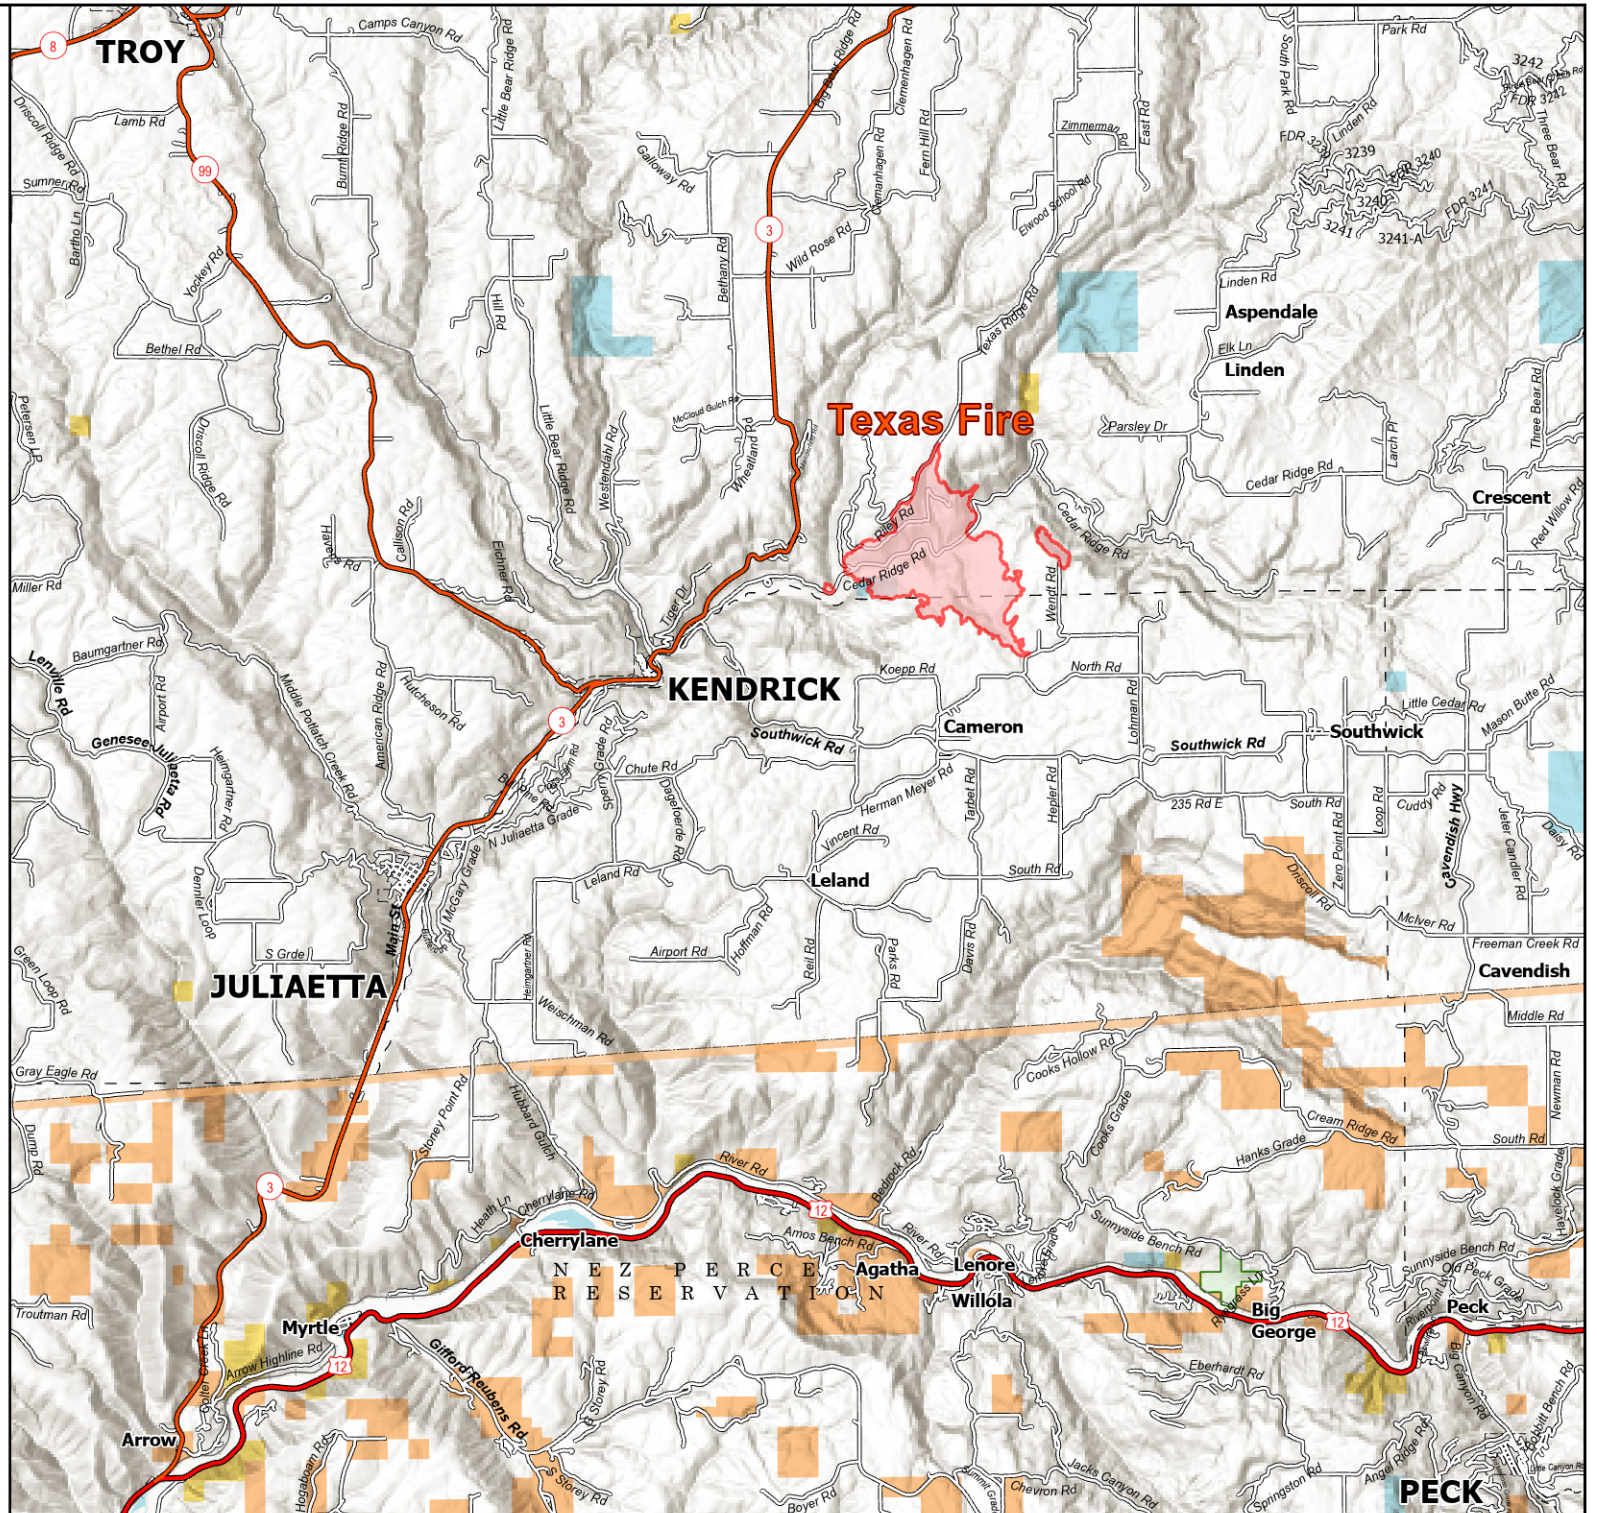

Public Information

Texas

ID-PDS-000349

7/24/2024 Day

1,582 acres at 7/23/2024 1300 hrs

- Wildfire Daily Fire Perimeter
- Primary Highway
- Secondary Highway
- Road
- Road, Paved
- Road, Dirt/Gravel
- Road, high clearance
- Forest Service Land
- Bureau of Land Management Lands
- State Lands

1:150,000 | RIST 2024 | 7/23/2024 1926
Acres from IR and GPS
North American 1983 Datum, Lat/Long Grid