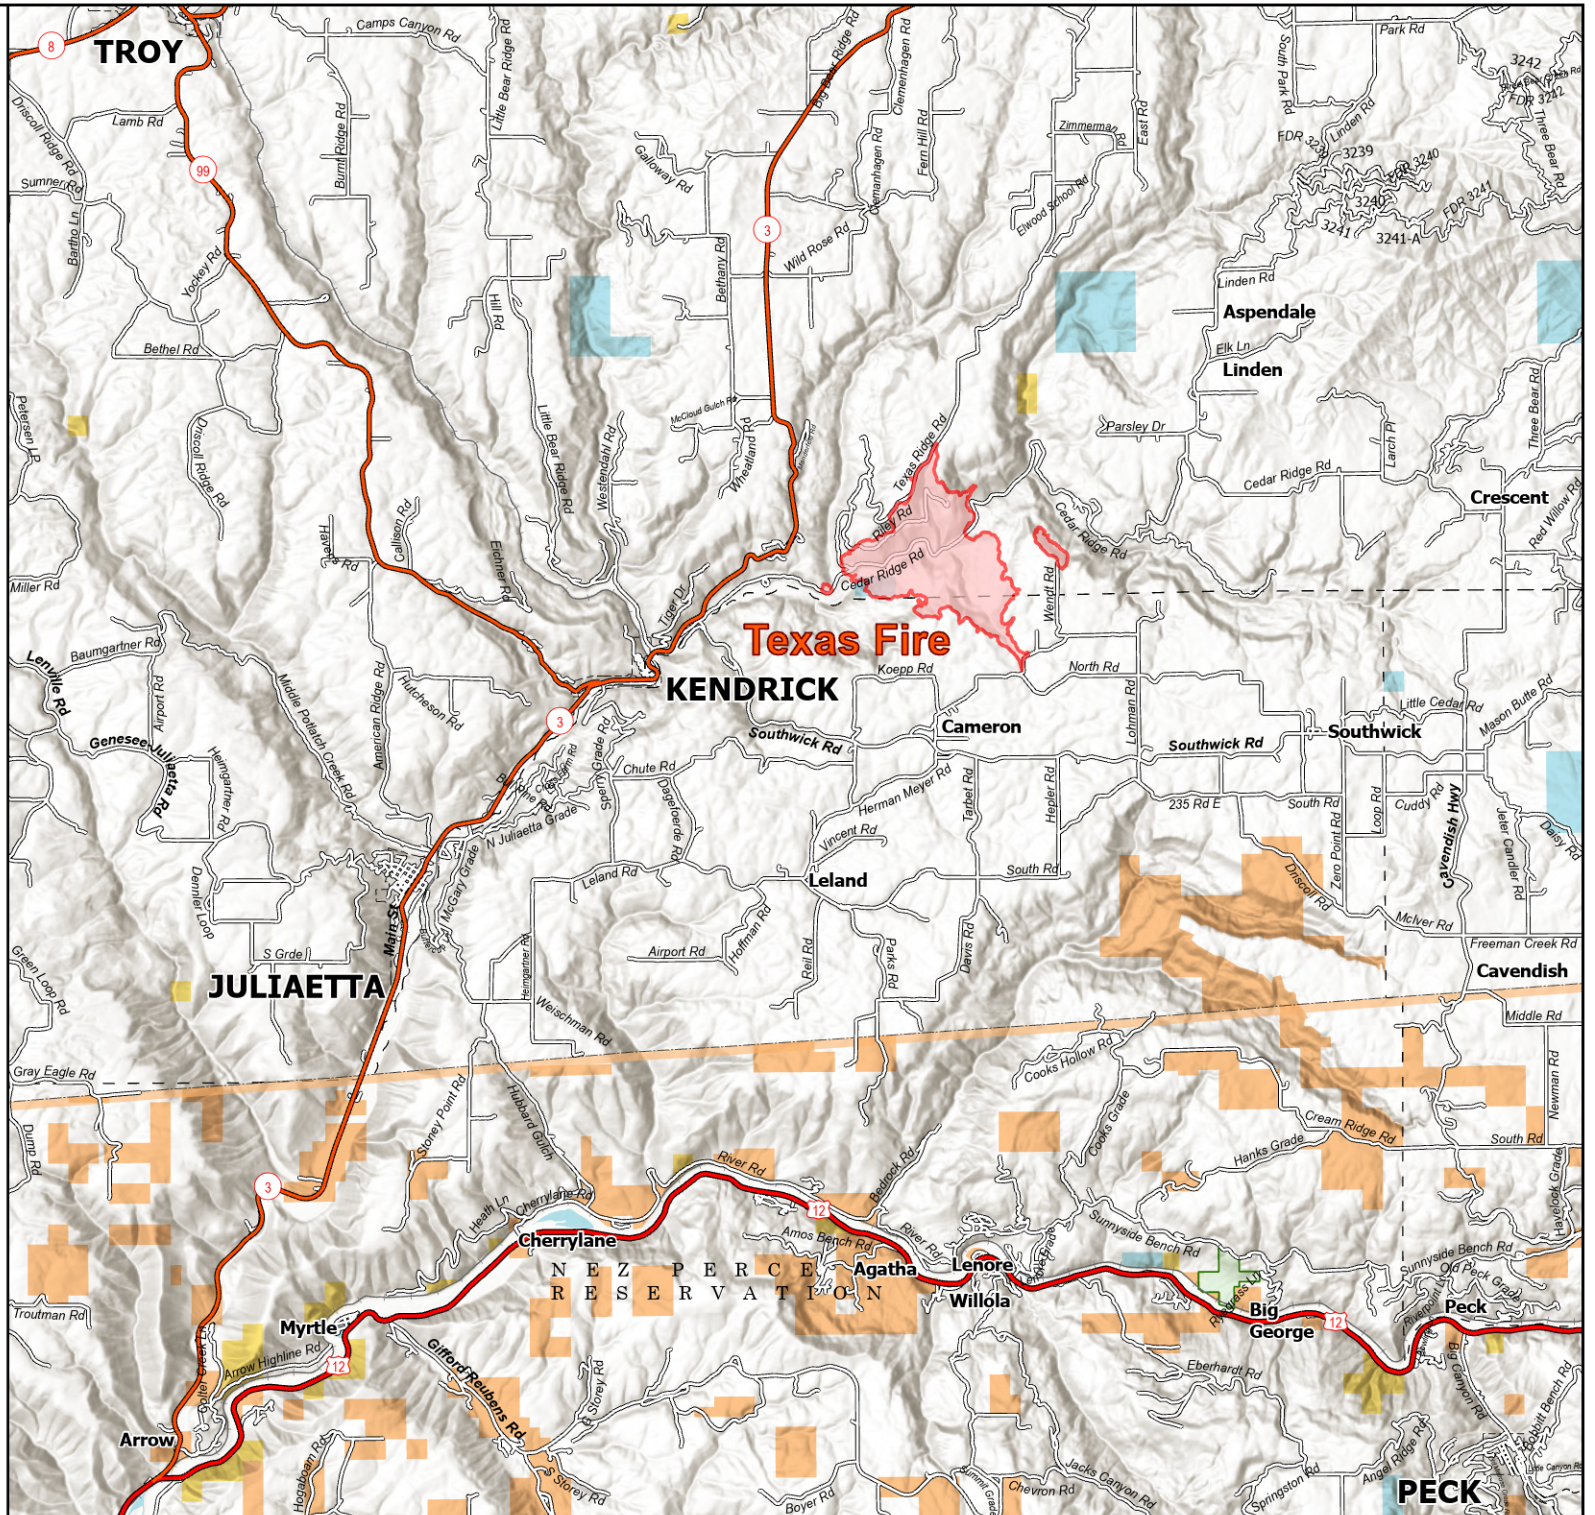

Public Information

Texas
ID-PDS-000349
7/22/2024 Day

1,565 acres at 7/19/2024 0915hr

- Wildfire Daily Fire Perimeter
- Primary Highway
- Secondary Highway
- Road
- Road, Paved
- Road, Dirt/Gravel
- Road, high clearance
- Forest Service Land
- Bureau of Land Management Lands
- State Lands

1:150,000 | RIST 2024 | 7/21/2024 1742
Acres from IR and GPS
North American 1983 Datum, Lat/Long Grid