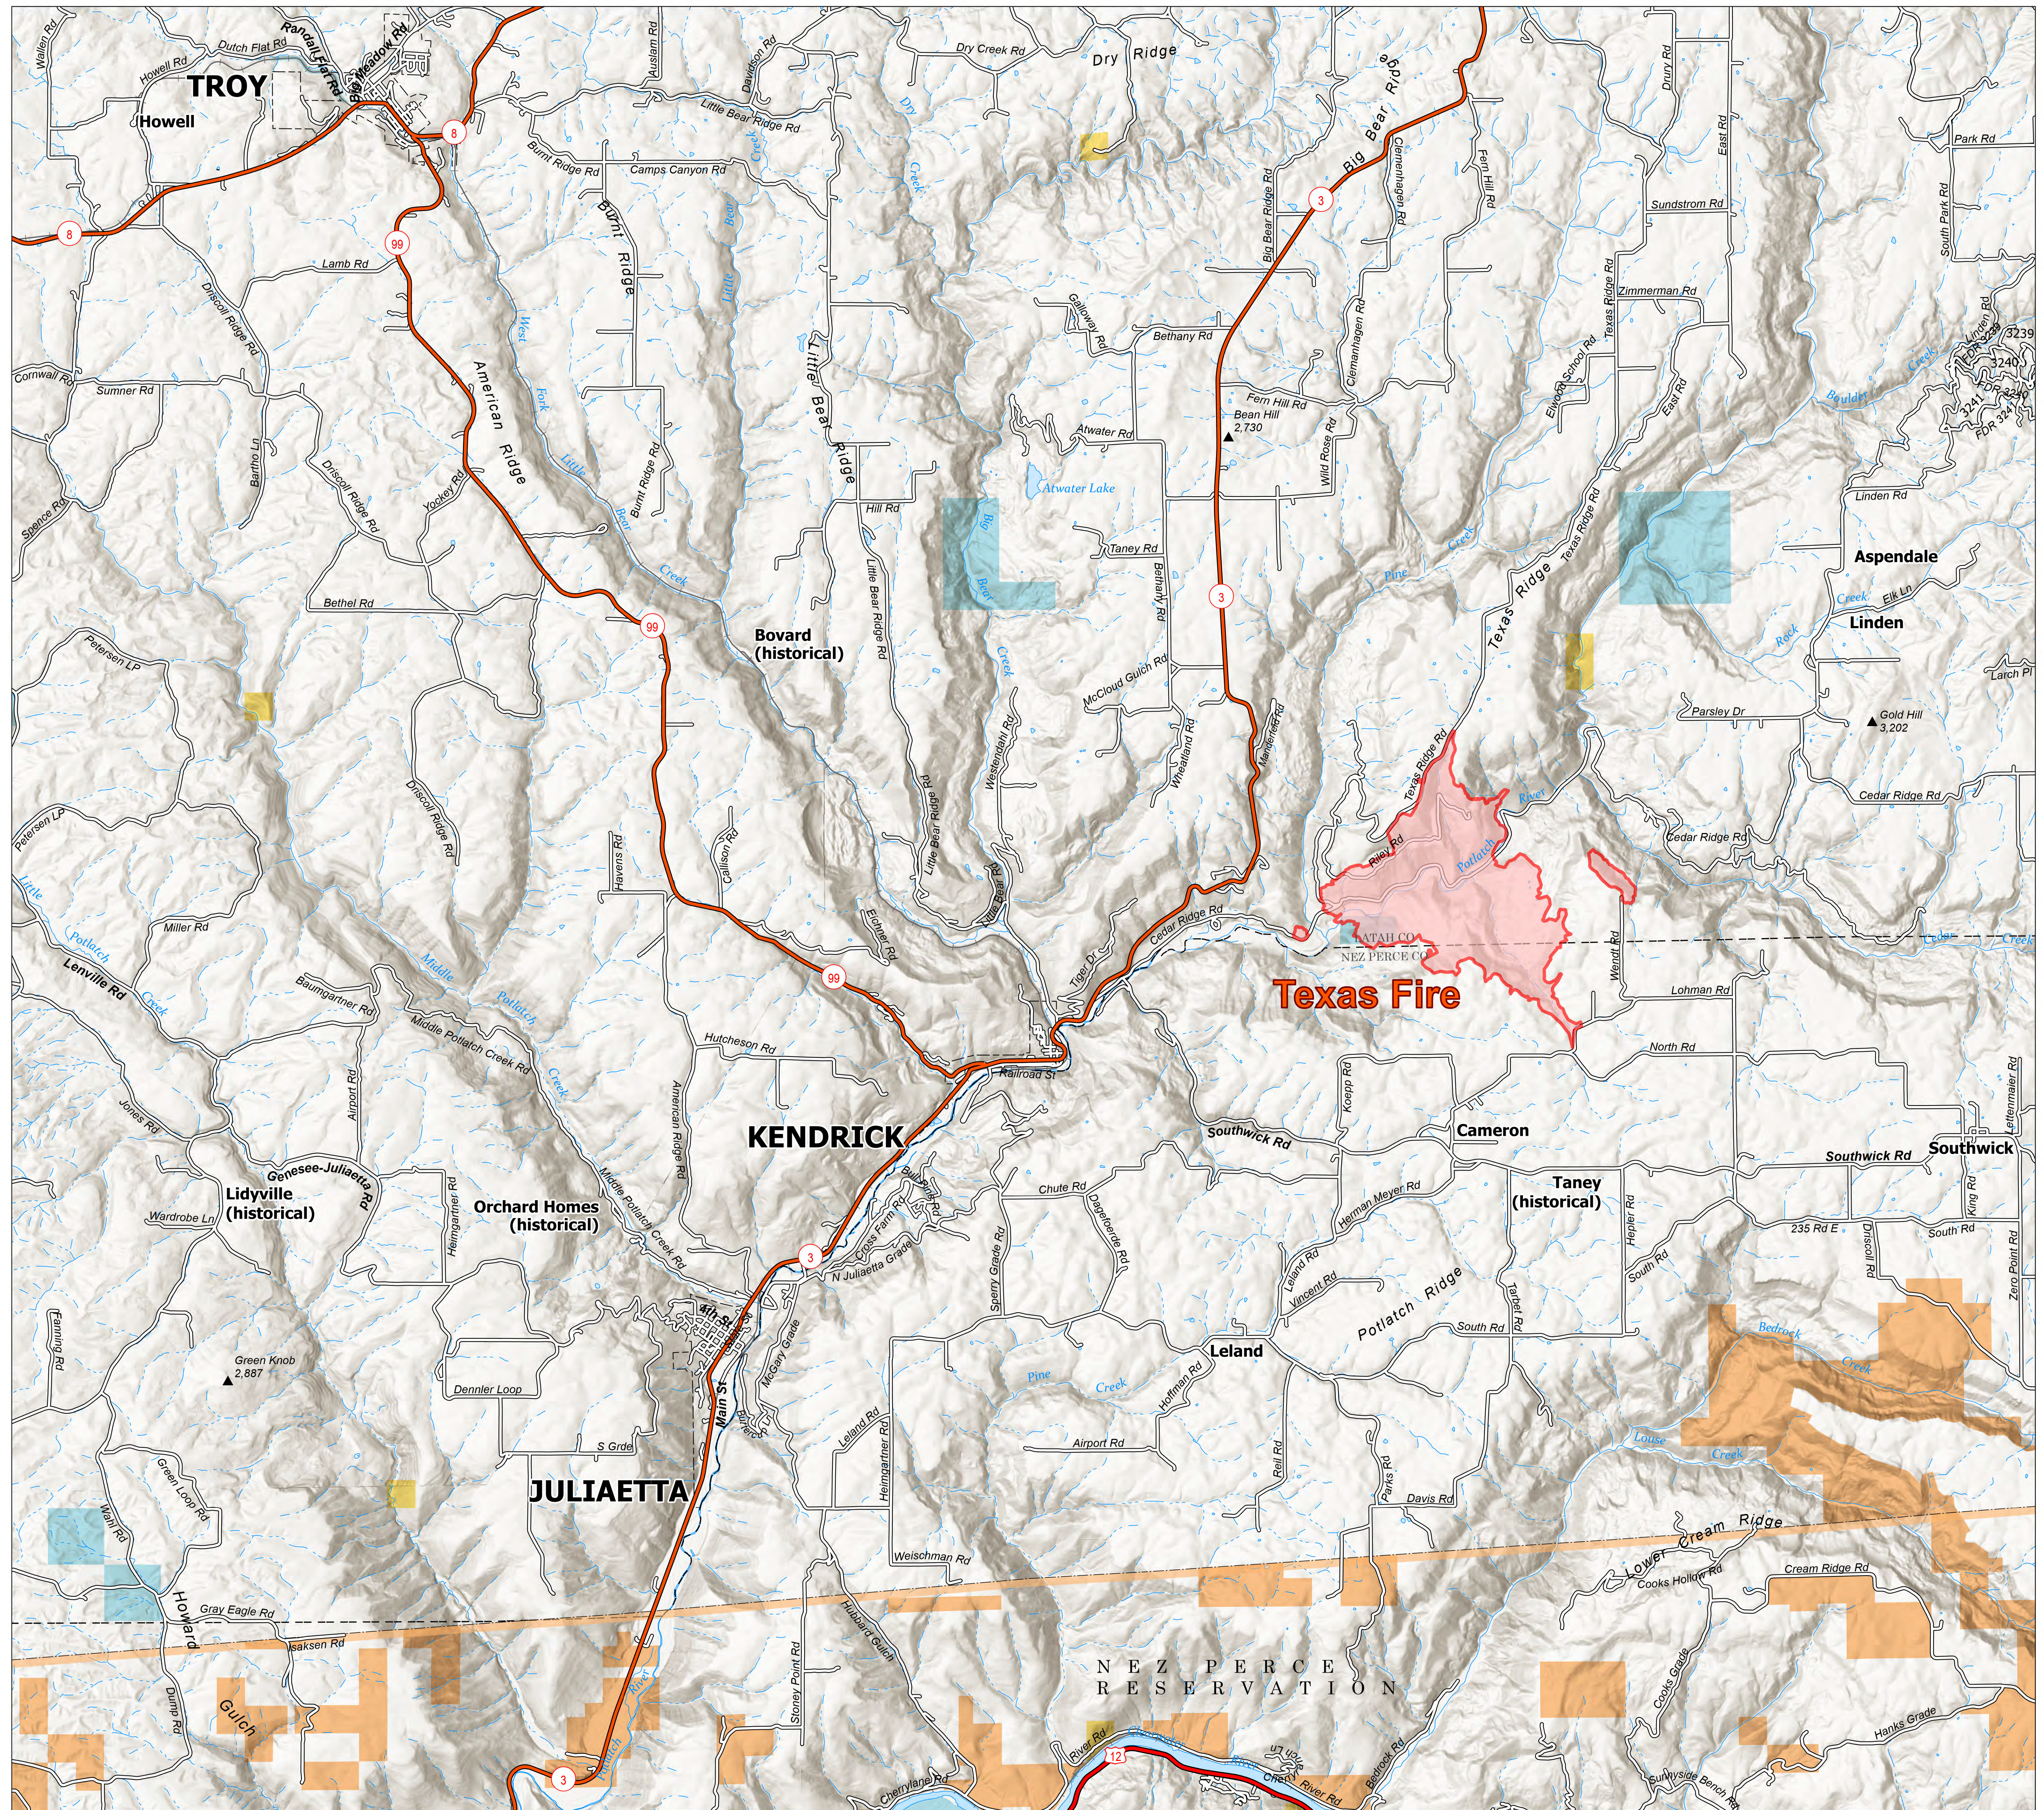

Public Information

Texas
ID-PDS-000349
7/19/2024 Day

1,564 acres at 7/18/2024 1010hr

- Wildfire Daily Fire Perimeter
- Primary Highway
- Secondary Highway
- Road
- Road, Dirt/Gravel
- Road, high clearance
- Bureau of Land Management Lands
- State Lands

1:30,000 | RIST 2024 | 7/18/2024 2021
Acres from IR and GPS
North American 1983 Datum, Lat/Long Grid