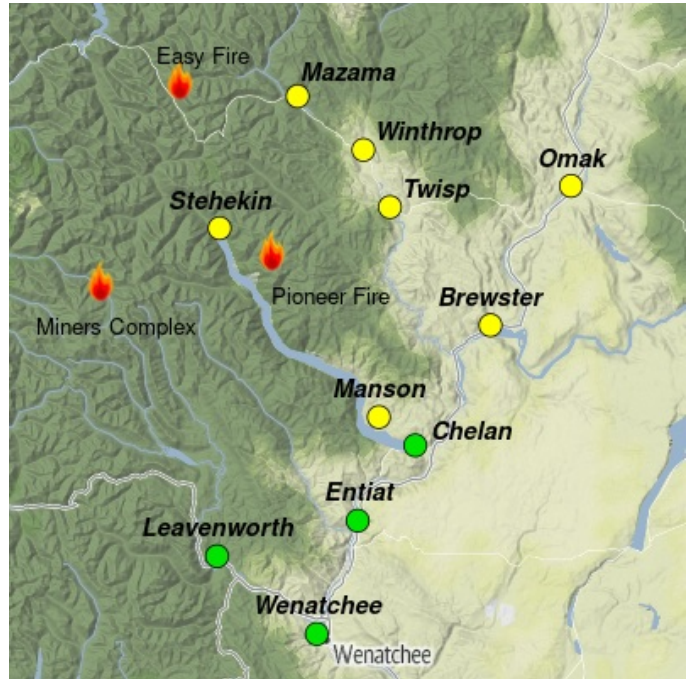

Smoke Outlook

North Central Washington - Pioneer and Easy Fires

7/24 - 7/25

Issued by [Wildland Fire Air Quality Response Program](#) on July 24, 2024 at 08:13 AM PDT

Special Statement

*** Air Quality Alert*** Issued by the Washington Department of Ecology & Colville Confederated Tribes for all of Chelan County plus the Methow Valley down to Brewster in Okanogan County as well as the Colville Reservation will remain in effect until further notice.

Fire

Fires continue to start and grow across the Pacific NW. The Pioneer fire covers 30,667 acres, Easy fire spans 345 acres. Active fire behavior is expected to continue all week due to hot and dry conditions. More details are available on [Inciweb](#).

Smoke

Smoke effects are expected in Lake Chelan, the Methow Valleys and points east resulting in lower air quality between MODERATE to USG (Unhealthy for Sensitive Groups). Air quality to the west and south of Chelan is expected to remain GOOD though the week.

State Department of Ecology

Data from the Winthrop monitor can be viewed [here](#).

Daily AQI Forecast* for Wednesday

Station	Yesterday hourly			Tue 7/23	Comment for Today -- Wed, Jul 24	Forecast*	
	6a	noon	6p			Wed 7/24	Thu 7/25
Chelan	[AQI chart]			●	MODERATE air quality today	●	●
Twisp	[AQI chart]			●	MODERATE at times especially when winds are from a westerly direction.	●	●
Mazama	No hourly data			●	Overall MODERATE air quality today	●	●
Stehekin	[AQI chart]			●	Mostly MODERATE today	●	●
Manson	[AQI chart]			●	MODERATE to USG air quality today with clearing overnight	●	●
Brewster	[AQI chart]			●	Overall MODERATE air quality from fires to the west.	●	●
Winthrop	No hourly data			●	MODERATE to USG (unhealthy for sensitive groups) today	●	●
Wenatchee	[AQI chart]			●	Little smoke from local fires	●	●
Omak	[AQI chart]			●	Westerly winds to bring smoke from fires to the west.	●	●
Leavenworth	[AQI chart]			●	Westerly winds should result in GOOD air quality.	●	●
Entiat	[AQI chart]			●	Little to no smoke	●	●

Issued Jul 24, 2024 by Rob Fisher (robertf64@vt.edu)

Air Quality Index (AQI)	Actions to Protect Yourself
● Good	None
● Moderate	Unusually sensitive individuals should consider limiting prolonged or heavy exertion.
● USG	People within Sensitive Groups* should reduce prolonged or heavy outdoor exertion.
● Unhealthy	People within Sensitive Groups* should avoid all physical outdoor activity.
● Very Unhealthy	Everyone should avoid prolonged or heavy exertion.
● Hazardous	Everyone should avoid any outdoor activity.

*Disclaimer: This forecast is based on fine particulates only; ozone is not included. Forecasts may be wrong; use at own risk. Use caution as conditions can change quickly. See your health professional as needed. Smoke sensitive groups should take appropriate precautions.

Additional Links

[Pioneer Fire Inciweb](#) -- <https://inciweb.wildfire.gov/incident-information/wases-pioneer>

[WA Smoke Blog](#) -- <https://wasmoke.blogspot.com/>

[WA DOE Smoke Monitor Data](#) -- <https://enviwa.ecology.wa.gov/mobile/>

[Fire & Smoke Map](#) -- <https://fire.airnow.gov/>

[Smoke Health Impacts](#) -- <https://ecology.wa.gov/Air-Climate/Air-quality/Smoke-fire/Health-effects>

[WA Dept of Health - Smoke from fires](#) -- <http://www.doh.wa.gov/smokefromfires>

Issued by Interagency Wildland Fire Air Quality Response Program -- www.wildlandfiresmoke.net

North Central Washington Updates -- <https://outlooks.wildlandfiresmoke.net/outlook/f79a6d6d>

*Smoke and Health Info -- www.airnow.gov/air-quality-and-health