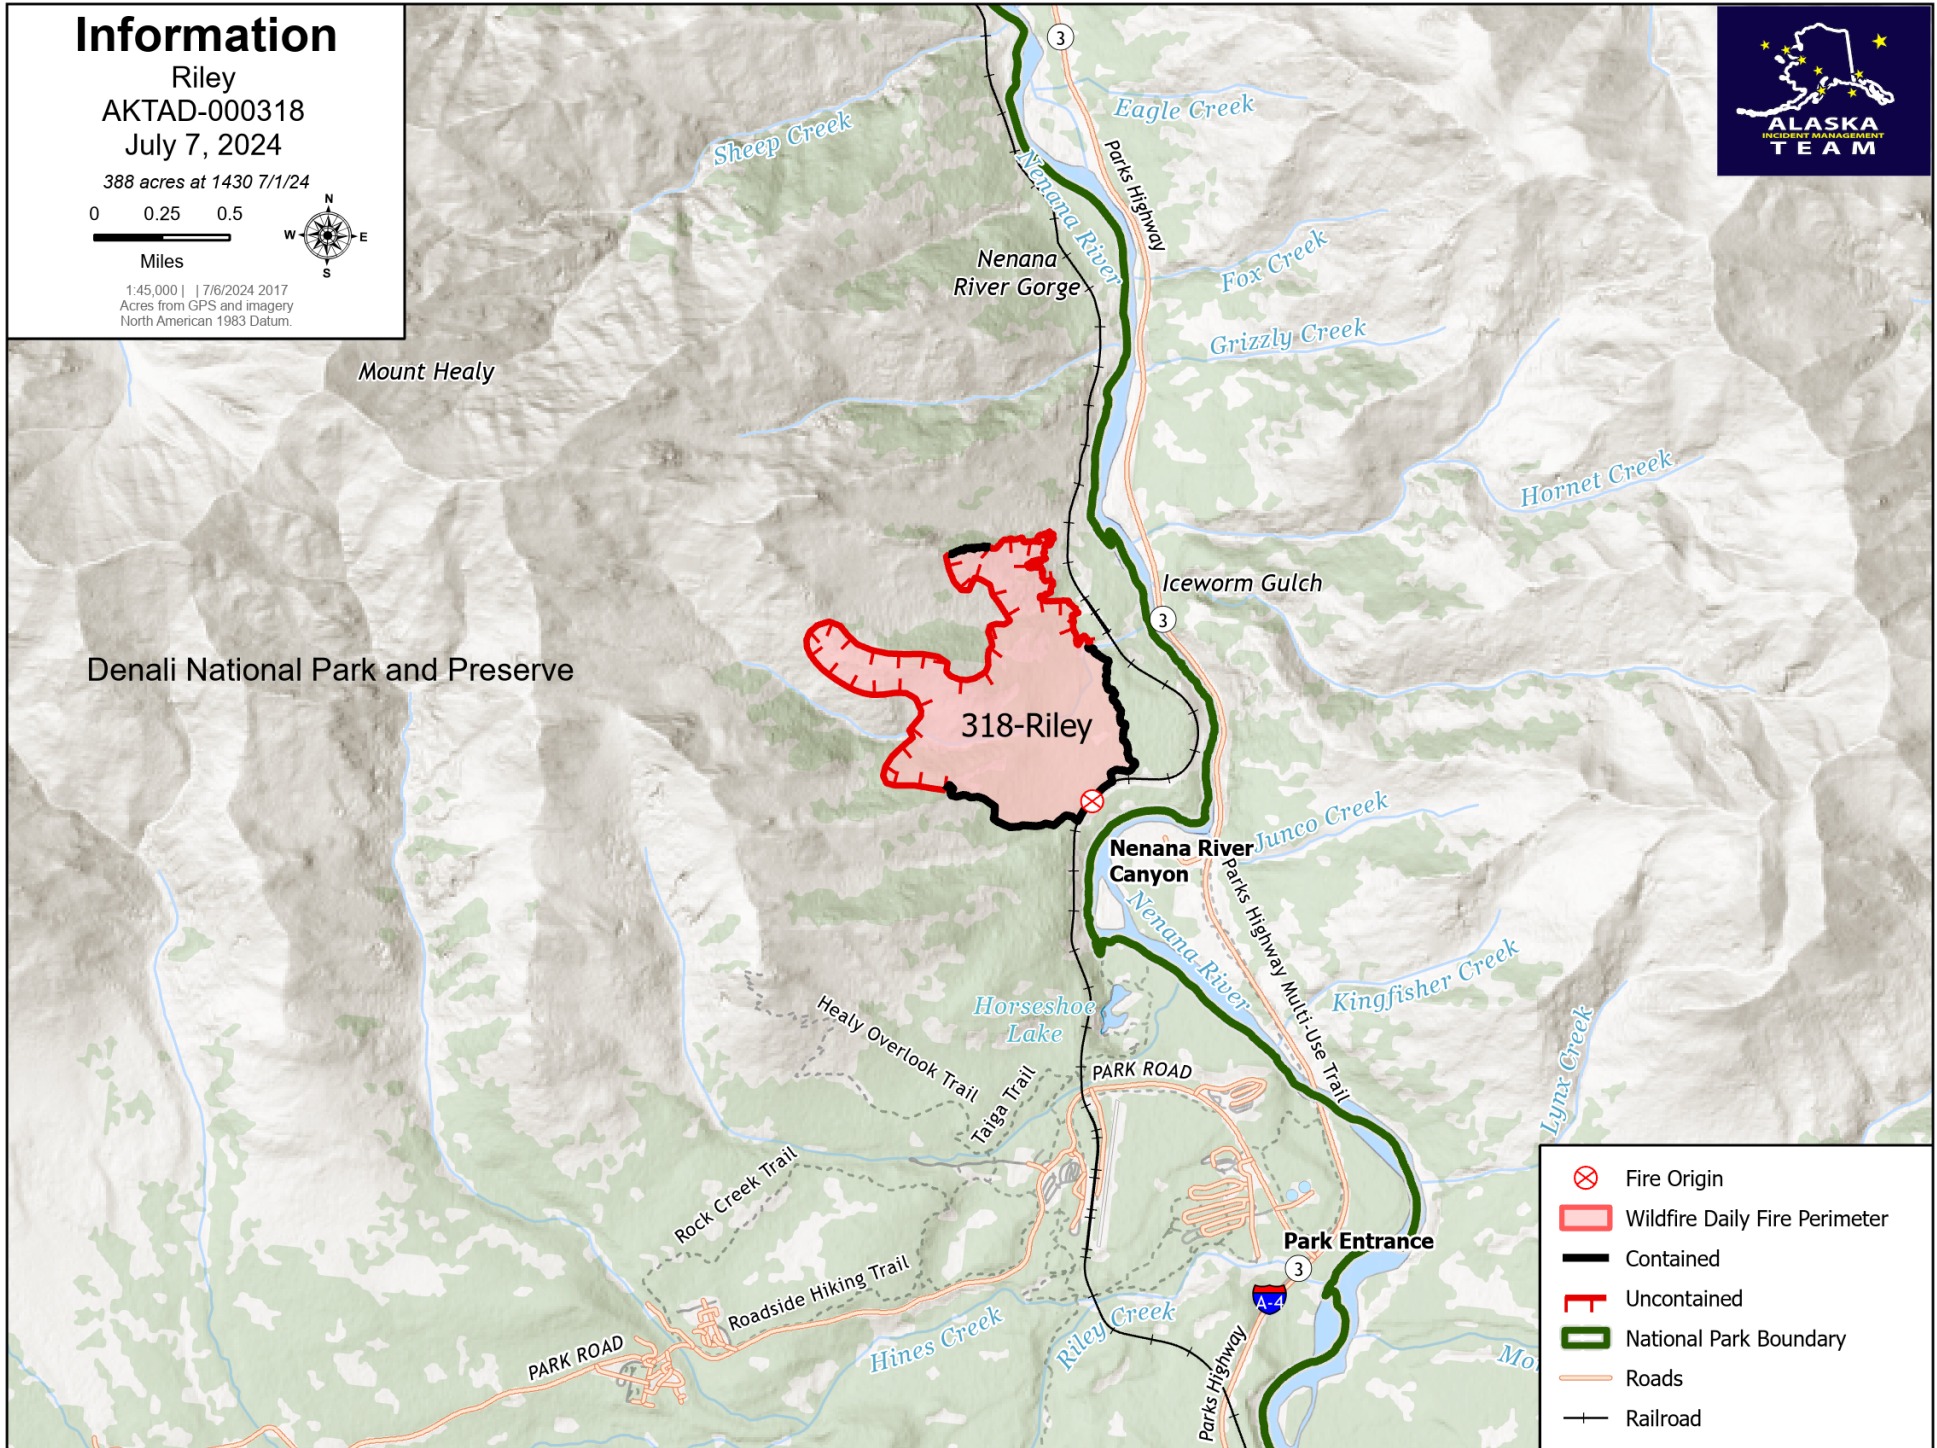

Information

Riley
AKTAD-000318
July 7, 2024

388 acres at 1430 7/1/24

0 0.25 0.5

Miles

- Fire Origin
- Wildfire Daily Fire Perimeter
- Contained
- Uncontained
- National Park Boundary
- Roads
- Railroad