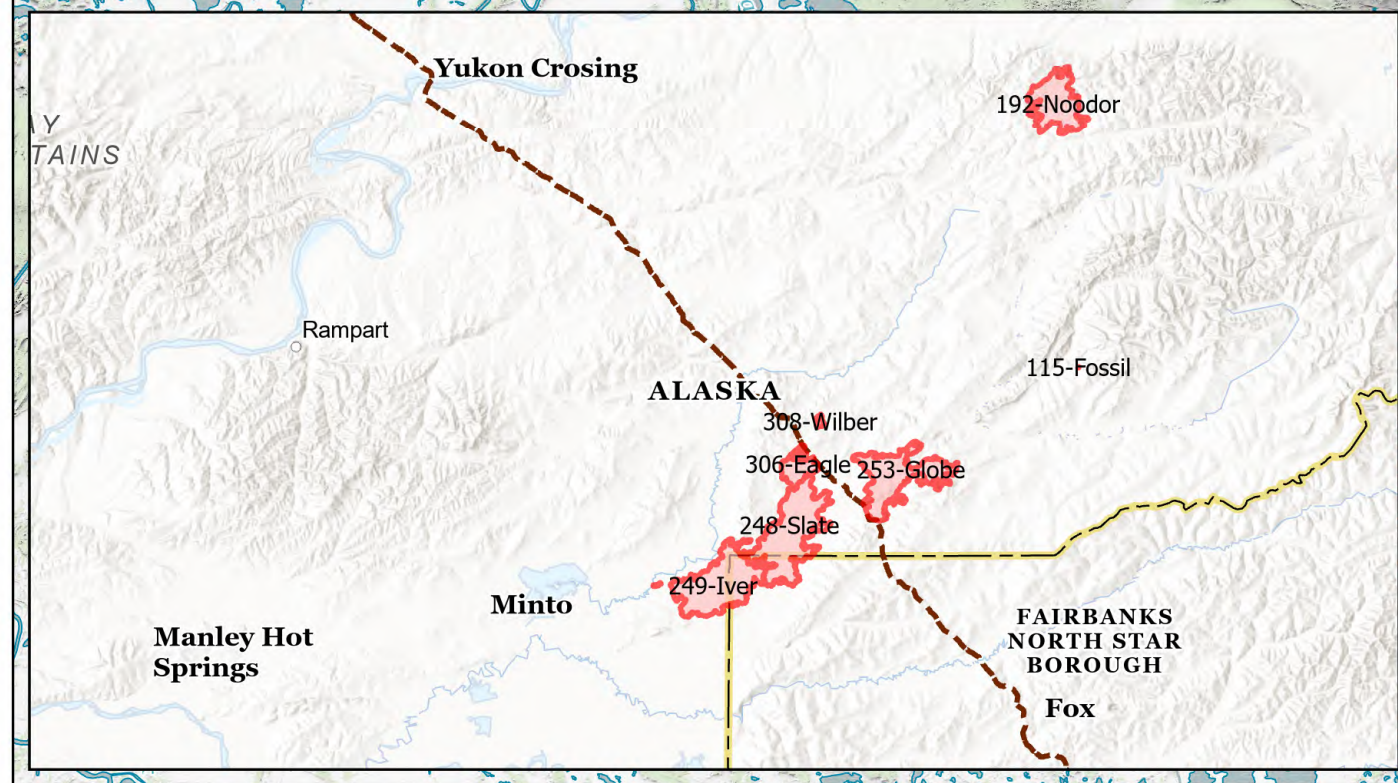

# Information

Grapefruit Complex  
AKUYD-000900  
7/4/2024

1:150,000 | AK IMT | 7/4/2024 0942  
Acres from IR and GPS  
North American 1983 Datum, Lat/Long Grid

- Wildfire Daily Fire Perimeter
- County or Equivalent
- Trans Alaska Pipeline
- White Mountain Closure 6/28
- Evacuation Level 7/04
- Ready
- Set