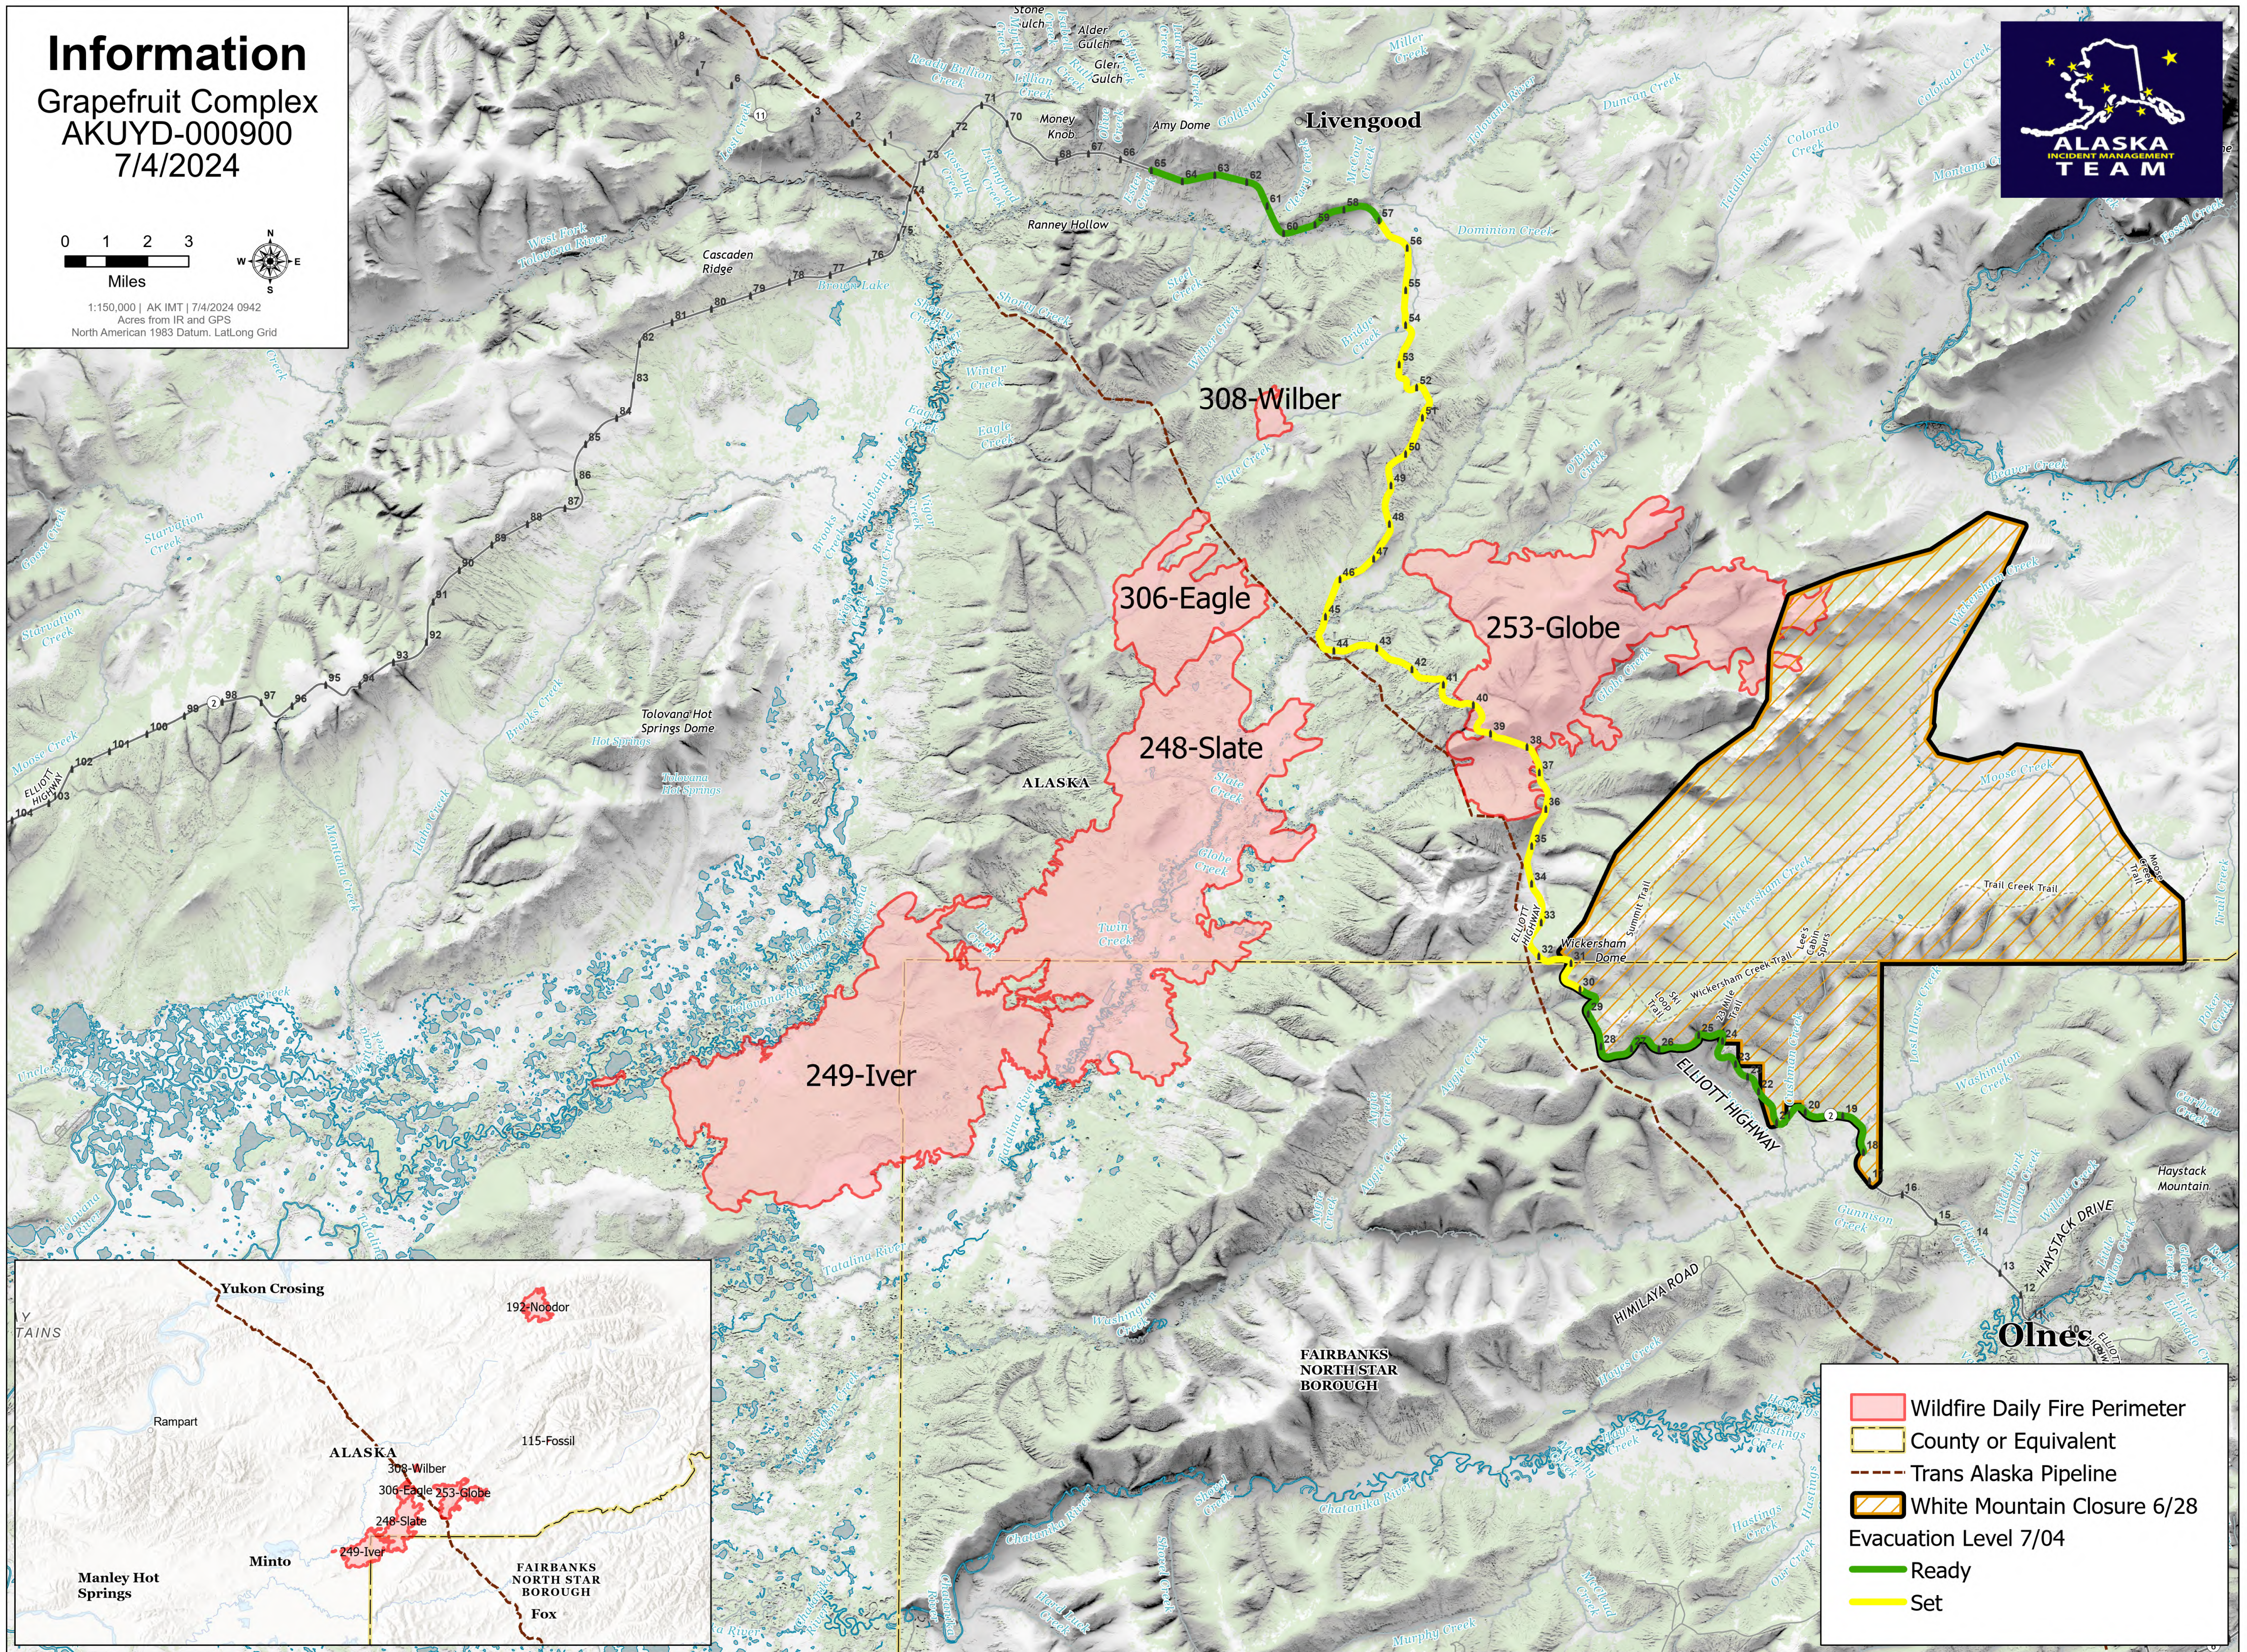

# Information

Grapefruit Complex  
AKUYD-000900  
7/4/2024

1:150,000 | AK IMT | 7/4/2024 0942  
Acres from IR and GPS  
North American 1983 Datum, Lat/Long Grid

- Wildfire Daily Fire Perimeter
- County or Equivalent
- Trans Alaska Pipeline
- White Mountain Closure 6/28
- Evacuation Level 7/04
- Ready
- Set