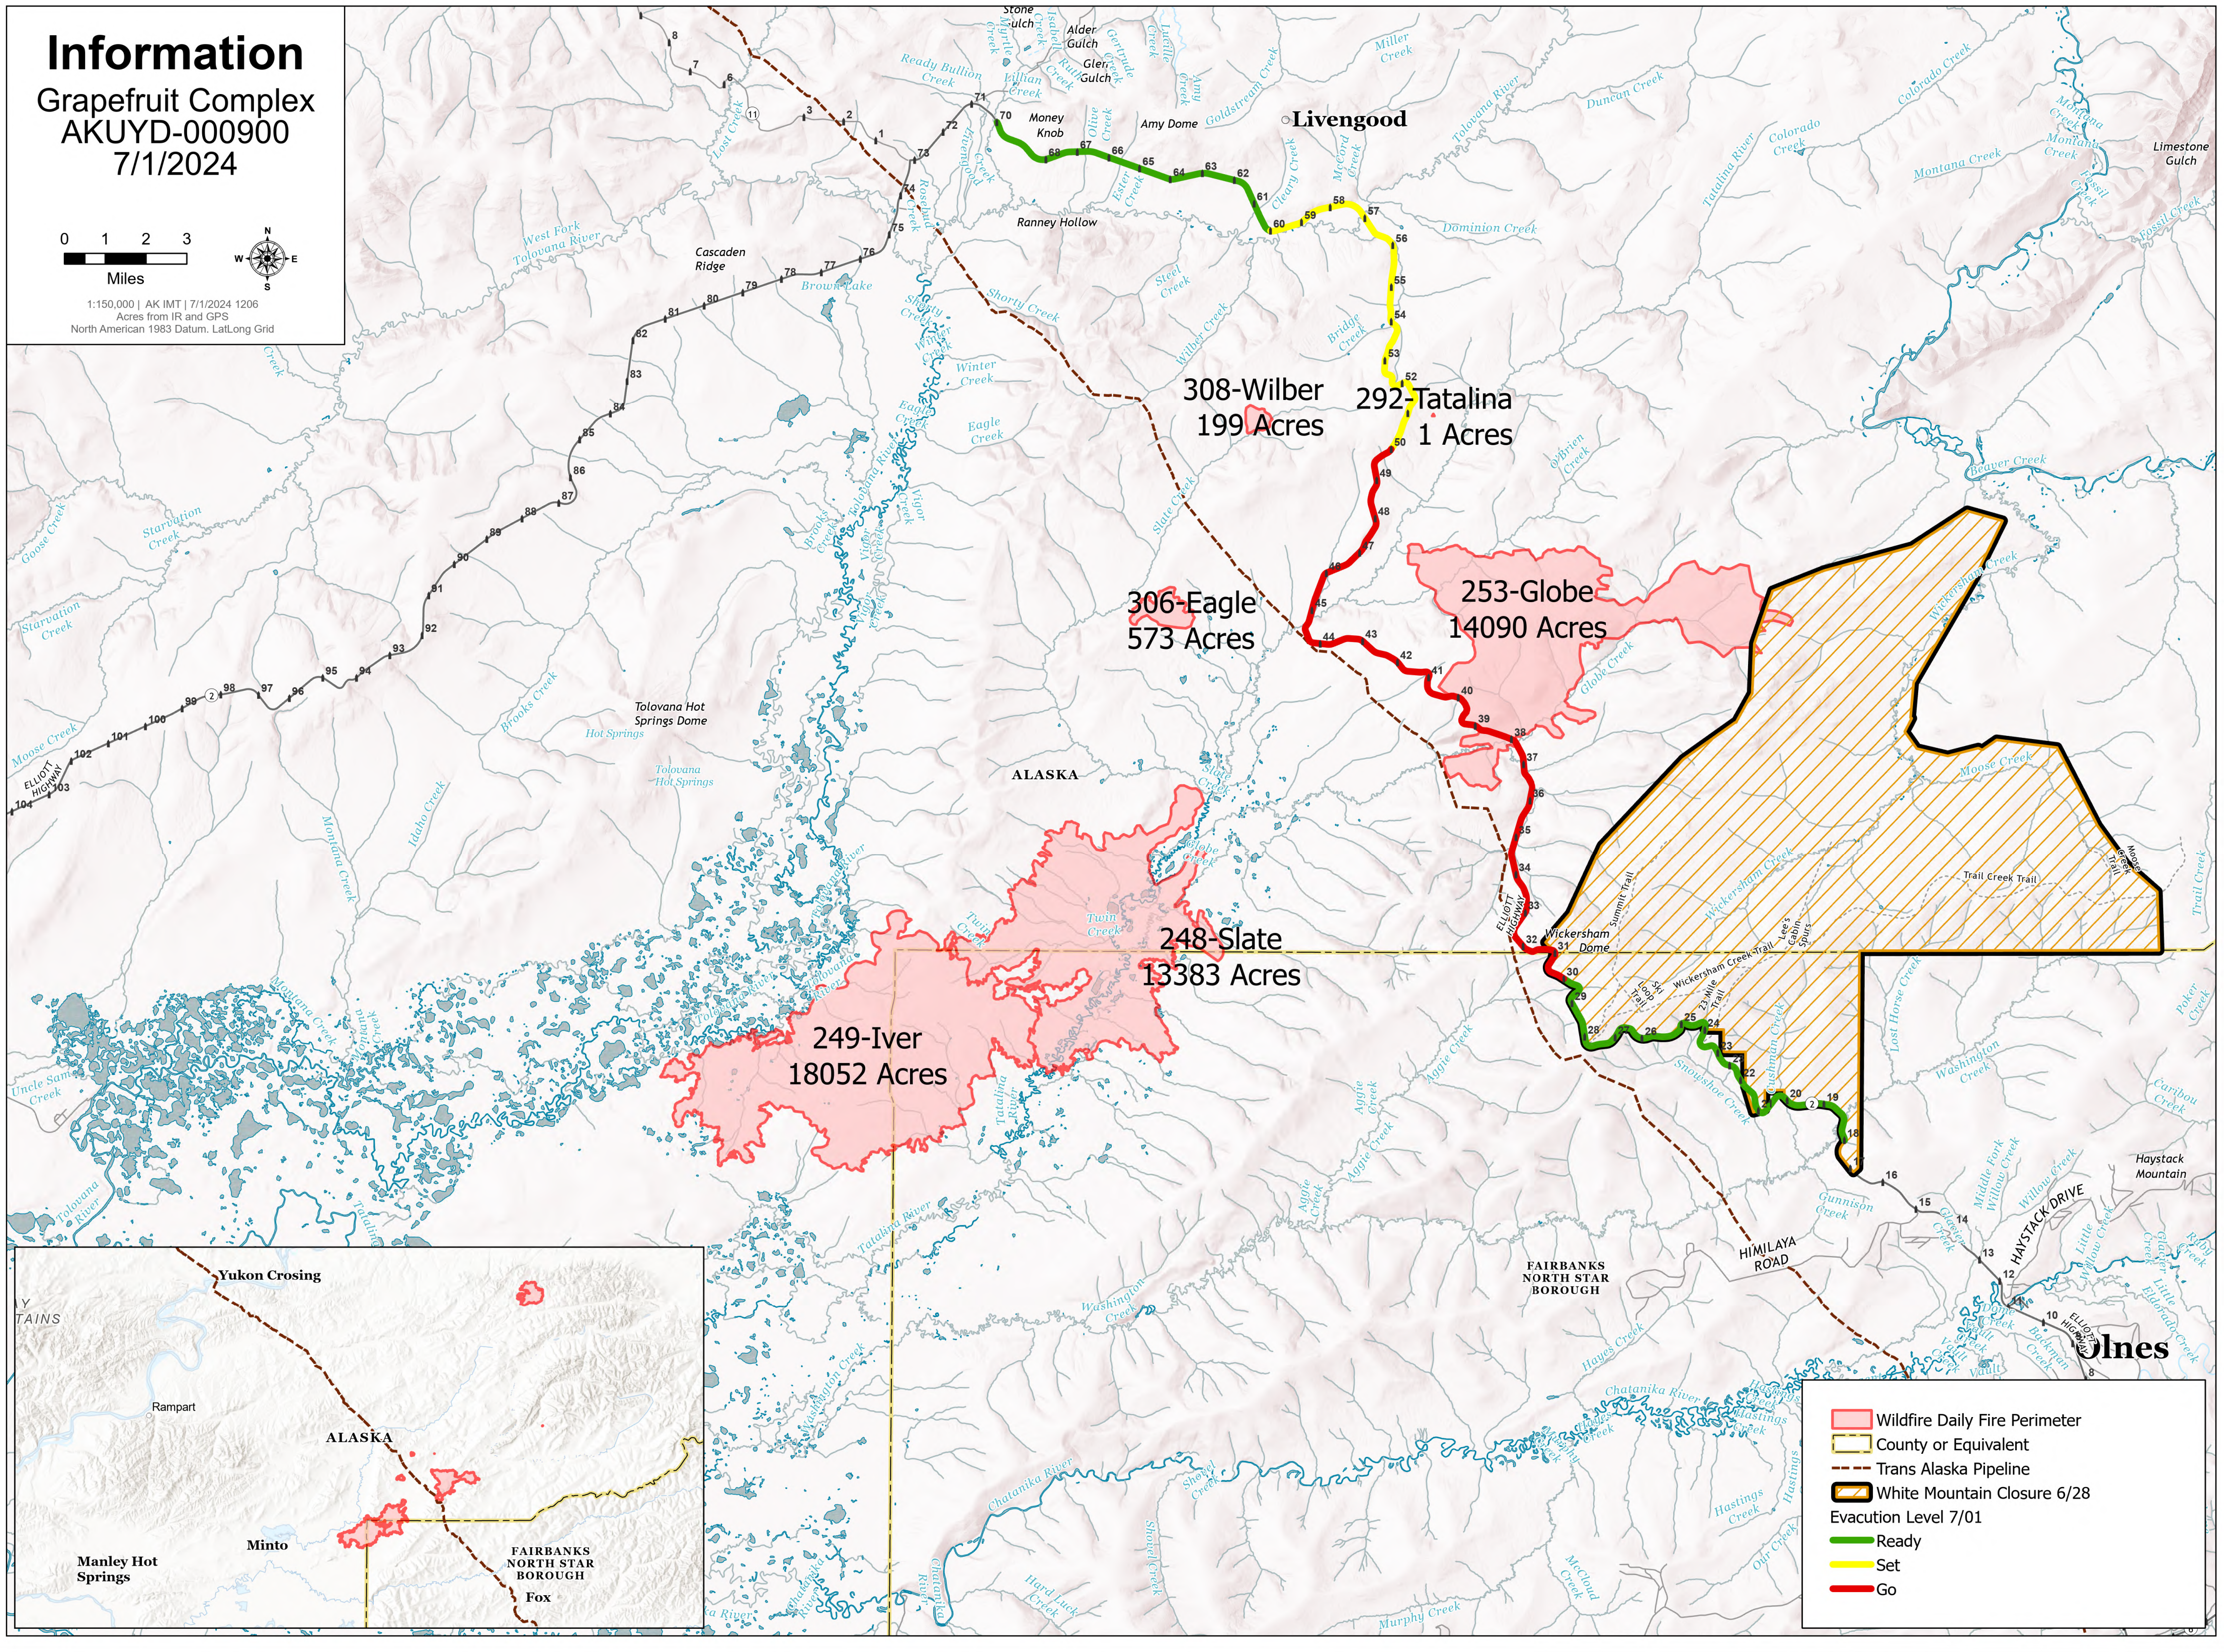

Information

Grapefruit Complex
AKUYD-000900
7/1/2024

1:150,000 | AK IMT | 7/1/2024 1206
Acres from IR and GPS
North American 1983 Datum, Lat/Long Grid

- Wildfire Daily Fire Perimeter
- County or Equivalent
- Trans Alaska Pipeline
- White Mountain Closure 6/28
- Evacuation Level 7/01
- Ready
- Set
- Go