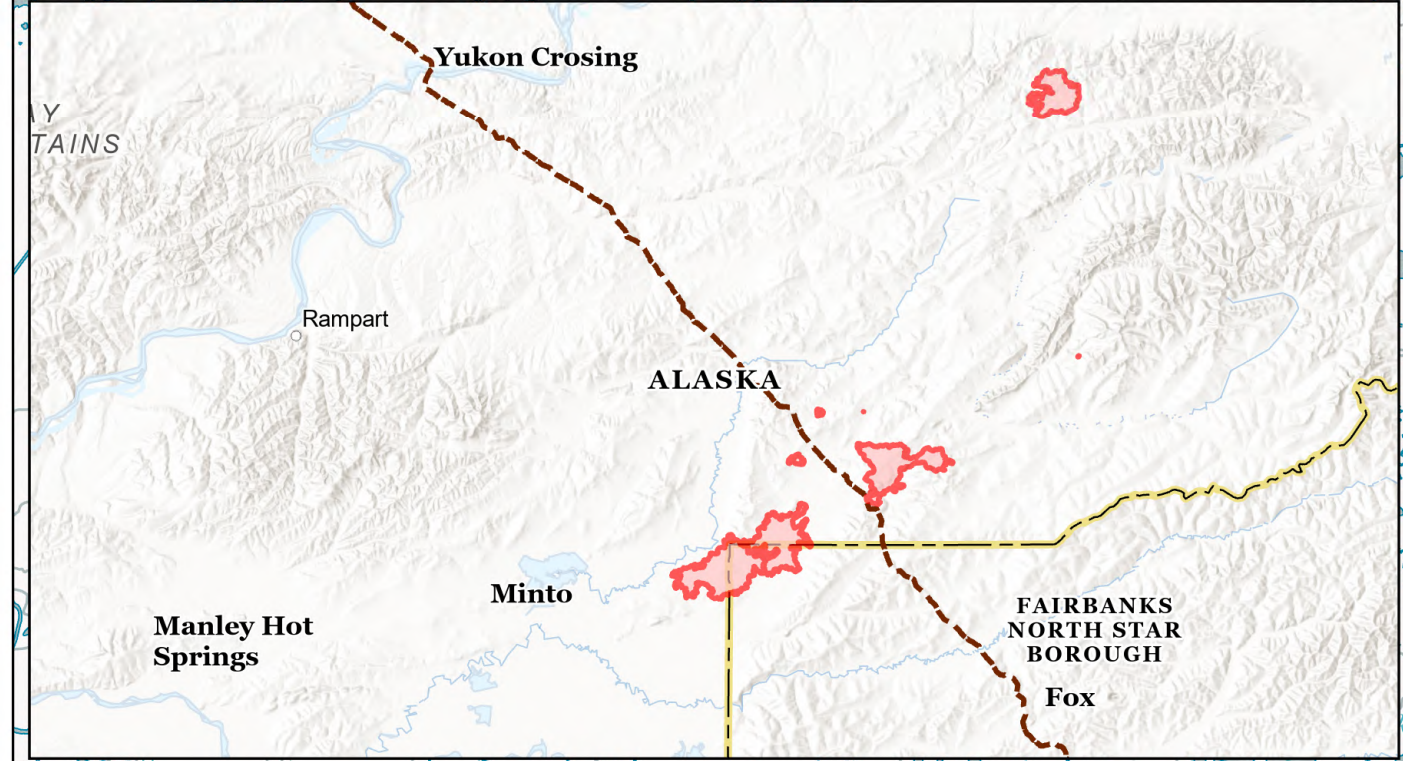

Information

Grapefruit Complex
AKUYD-000900
7/1/2024

1:150,000 | AK IMT | 7/1/2024 1206
Acres from IR and GPS
North American 1983 Datum, Lat/Long Grid

- Wildfire Daily Fire Perimeter
- County or Equivalent
- Trans Alaska Pipeline
- White Mountain Closure 6/28
- Evacuation Level 7/01
- Ready
- Set
- Go