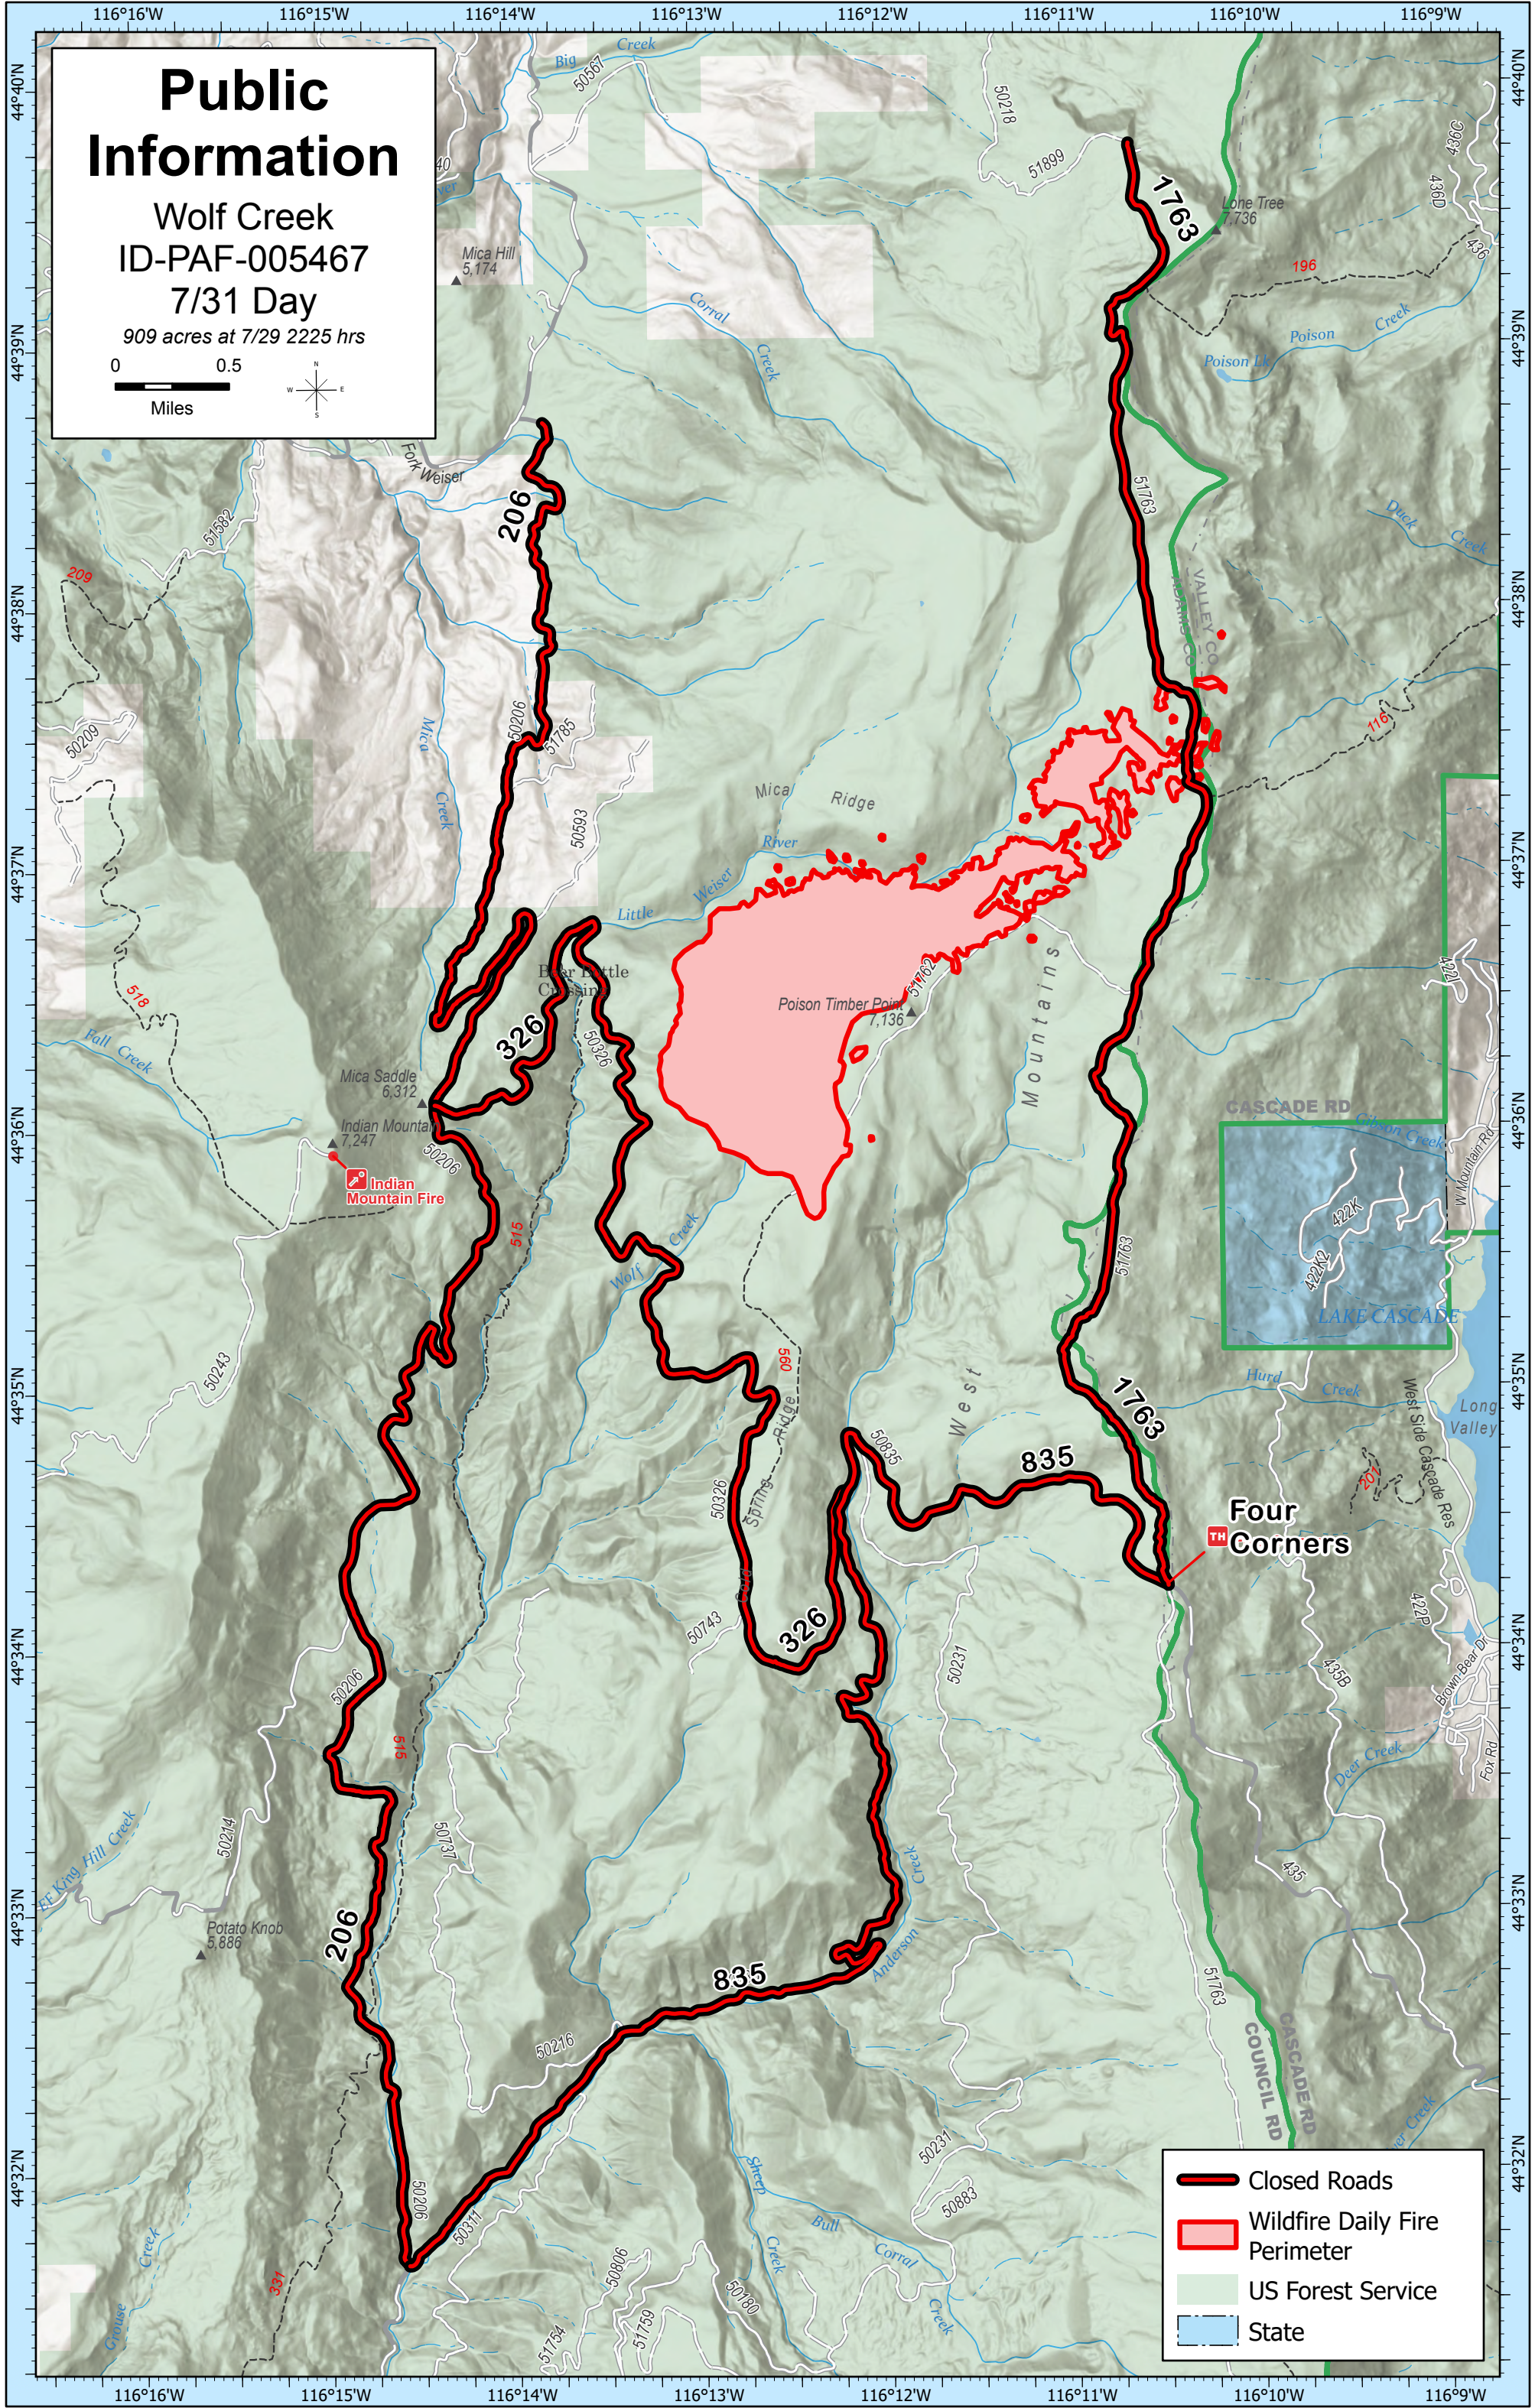

Public Information

Wolf Creek
ID-PAF-005467

7/31 Day

909 acres at 7/29 2225 hrs

- Closed Roads
- Wildfire Daily Fire Perimeter
- US Forest Service
- State