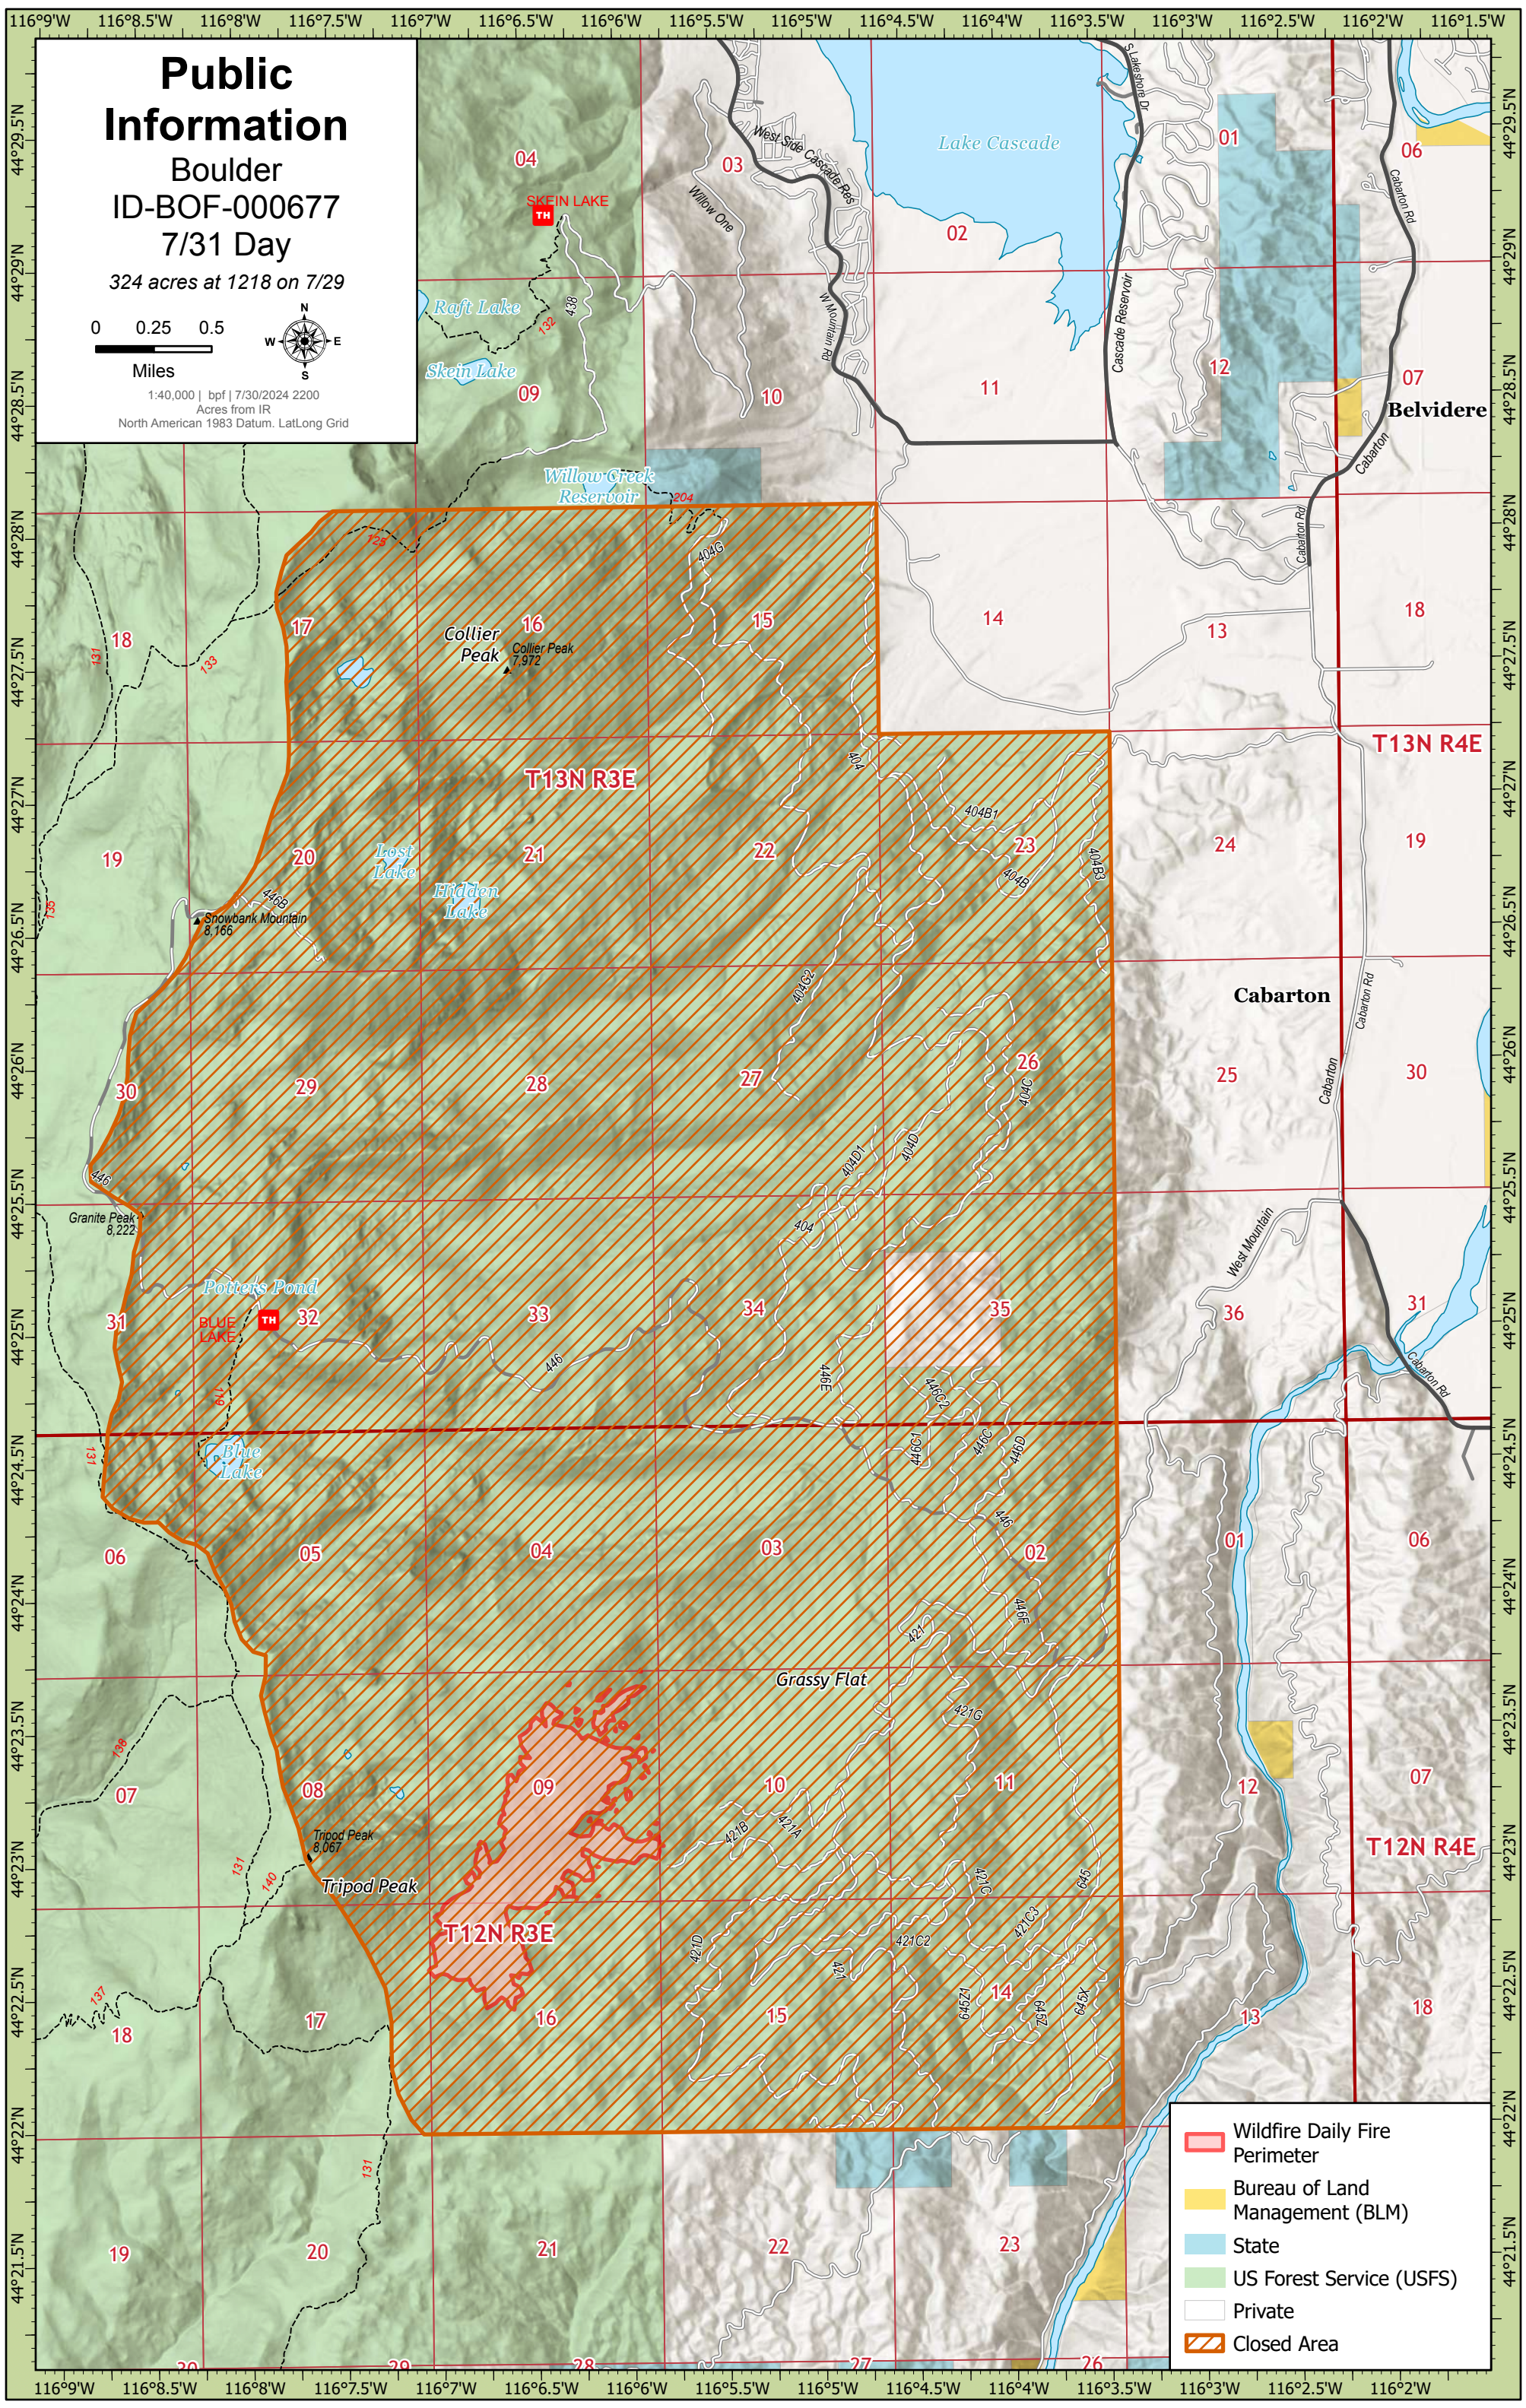

# Public Information

Boulder  
ID-BOF-000677  
7/31 Day

324 acres at 1218 on 7/29

1:40,000 | bpf | 7/30/2024 2200  
Acres from IR  
North American 1983 Datum, LatLong Grid

- Wildfire Daily Fire Perimeter
- Bureau of Land Management (BLM)
- State
- US Forest Service (USFS)
- Private
- Closed Area