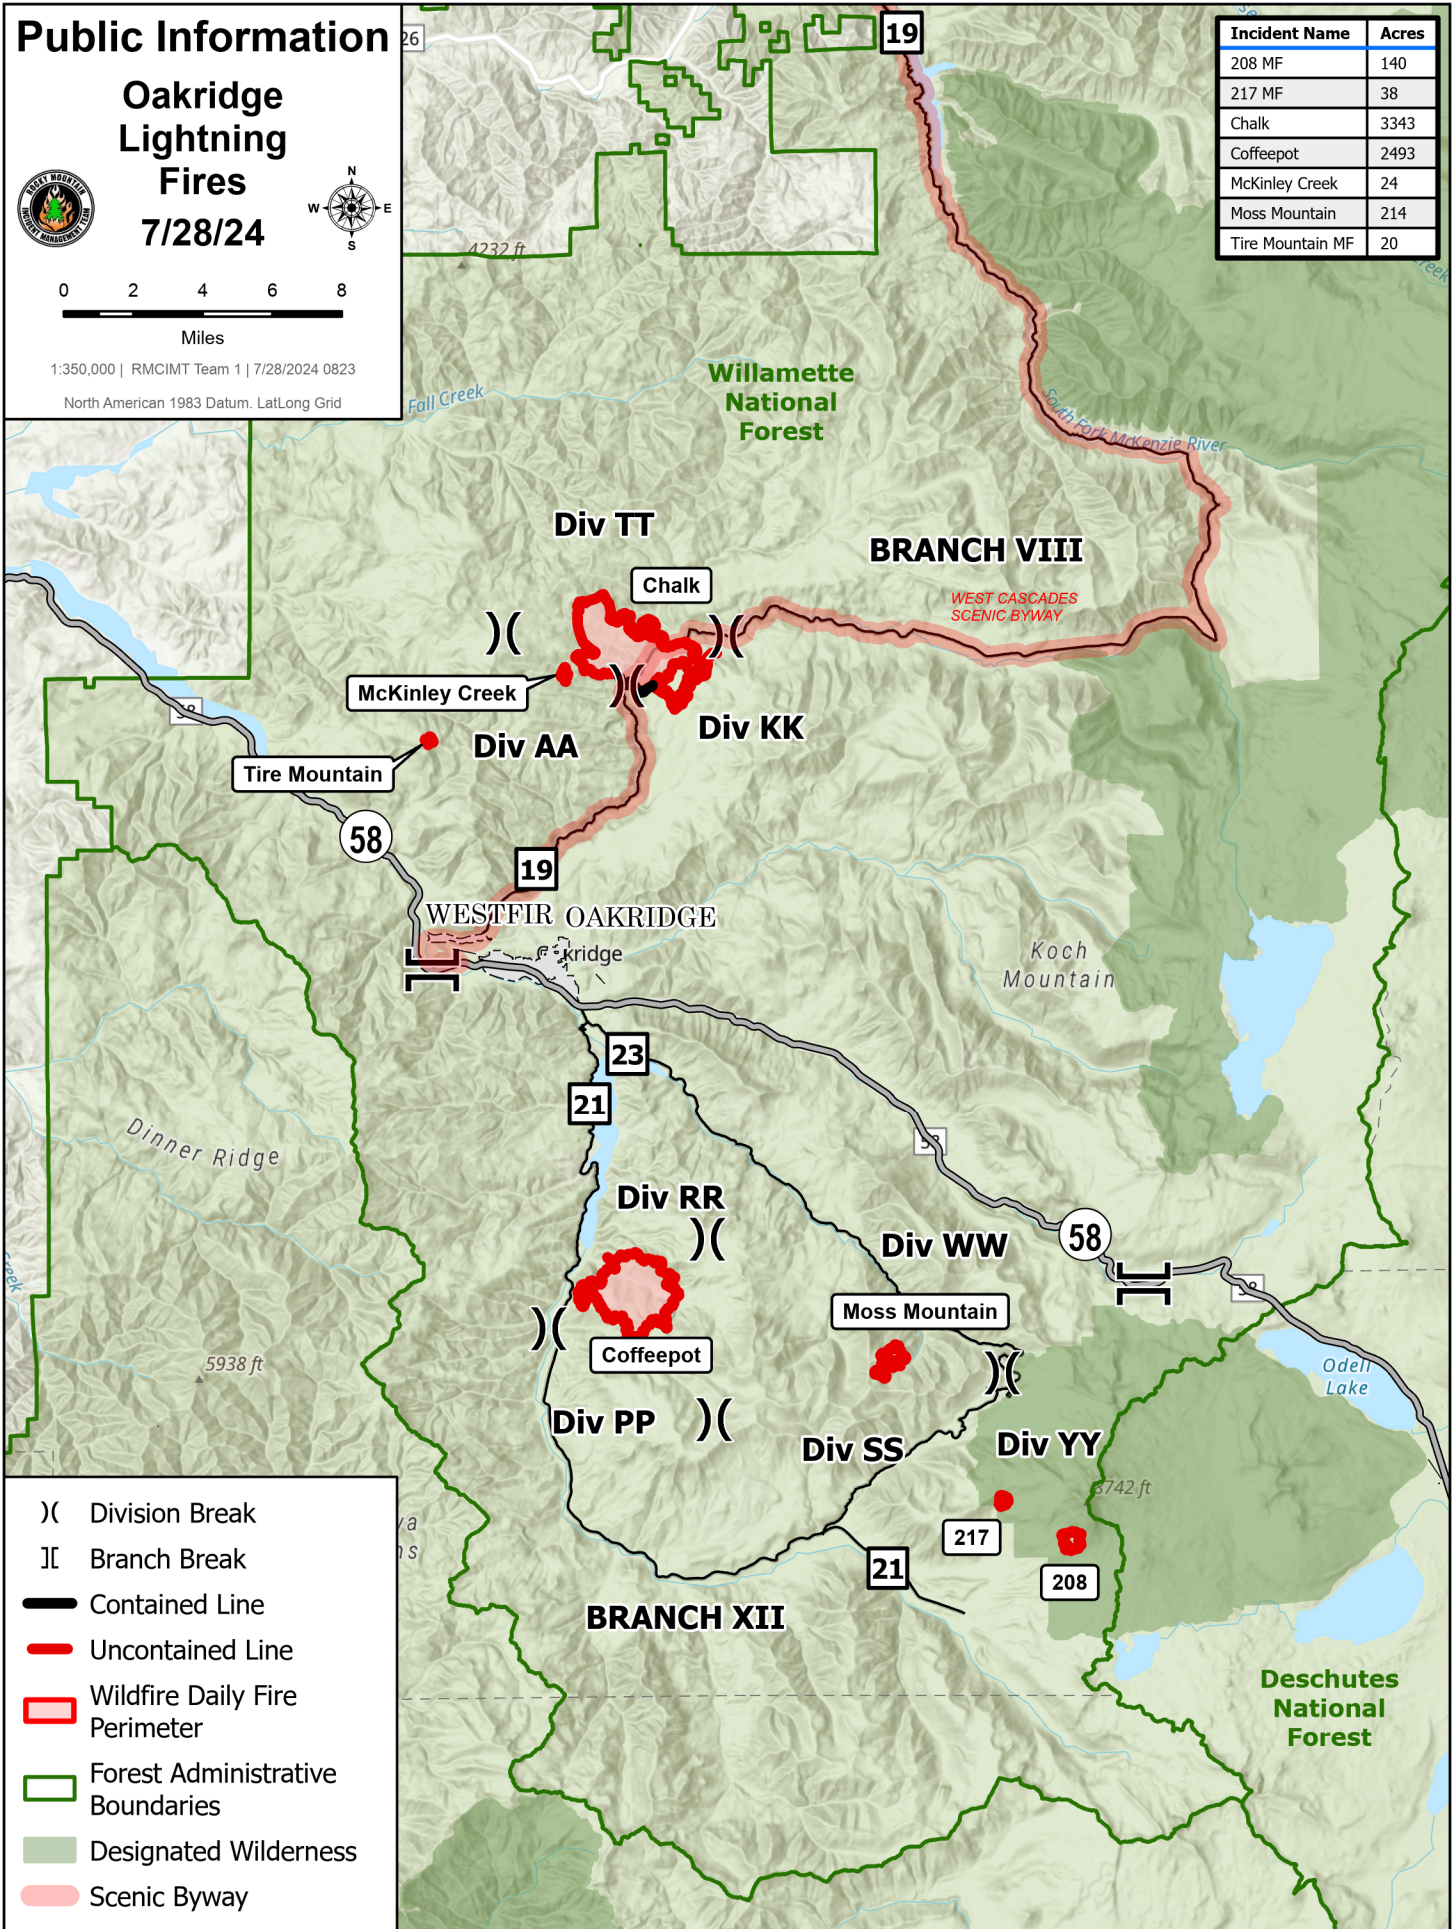

## Oakridge Lightning Fires 7/28/24

Miles

1:350,000 | RMCIMT Team 1 | 7/28/2024 0823

North American 1983 Datum. LatLong Grid

Incident Name	Acres
208 MF	140
217 MF	38
Chalk	3343
Coffeepot	2493
McKinley Creek	24
Moss Mountain	214
Tire Mountain MF	20

- ) ( Division Break
- || Branch Break
- Contained Line
- Uncontained Line
- ▭ Wildfire Daily Fire Perimeter
- ▭ Forest Administrative Boundaries
- ▭ Designated Wilderness
- ▭ Scenic Byway