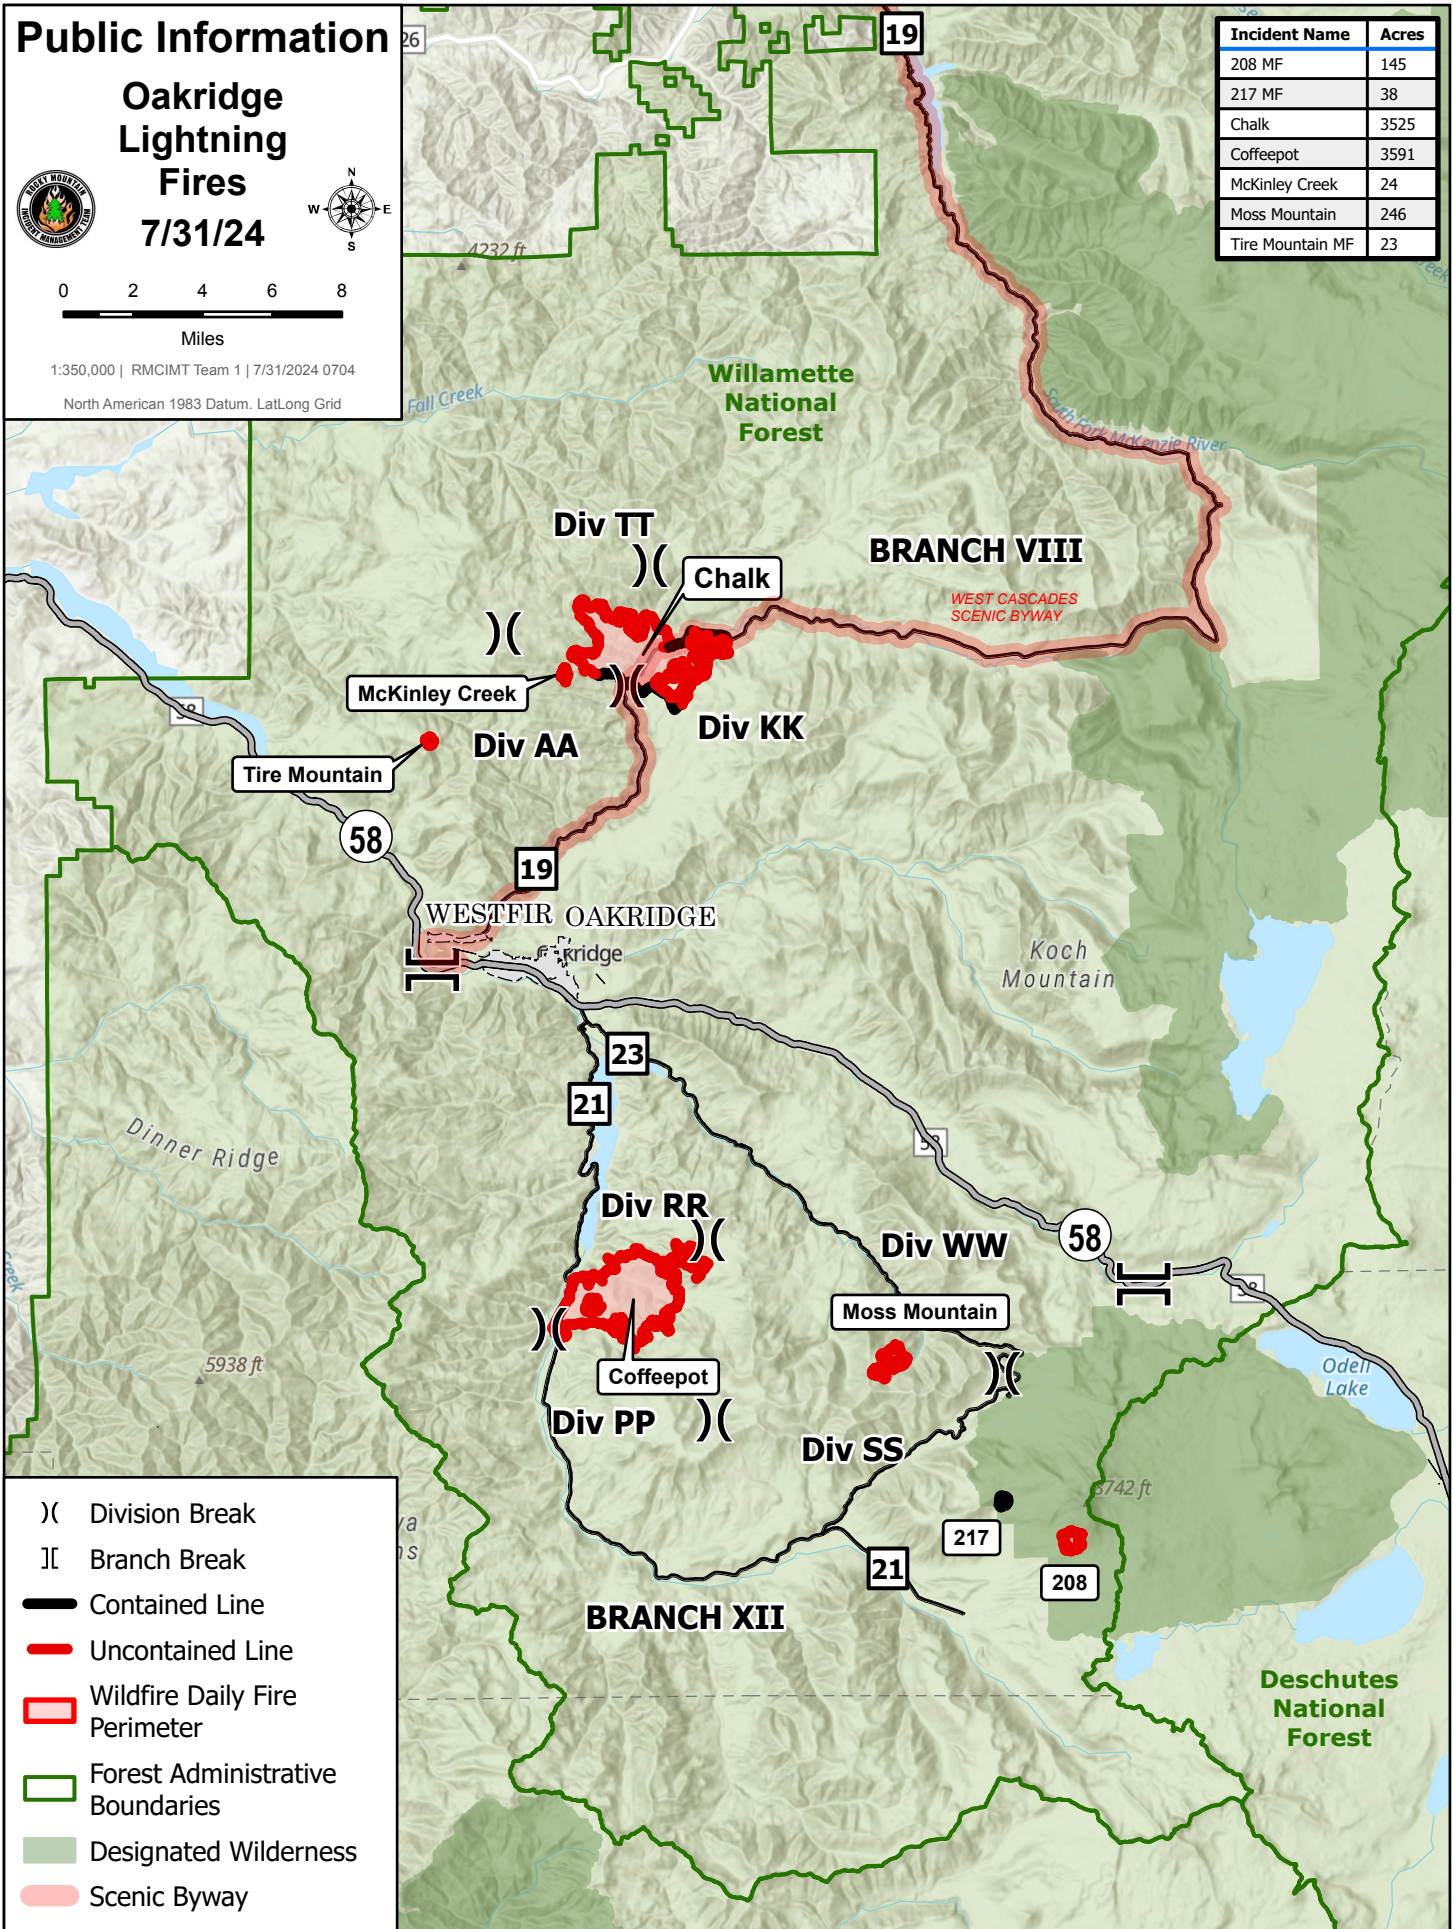

## Oakridge Lightning Fires 7/31/24

Miles

1:350,000 | RMCIMT Team 1 | 7/31/2024 0704

North American 1983 Datum, LatLong Grid

Incident Name	Acres
208 MF	145
217 MF	38
Chalk	3525
Coffeepot	3591
McKinley Creek	24
Moss Mountain	246
Tire Mountain MF	23

- ) ( Division Break
- || Branch Break
- Contained Line
- Uncontained Line
- ▭ Wildfire Daily Fire Perimeter
- ▭ Forest Administrative Boundaries
- ▭ Designated Wilderness
- ▭ Scenic Byway