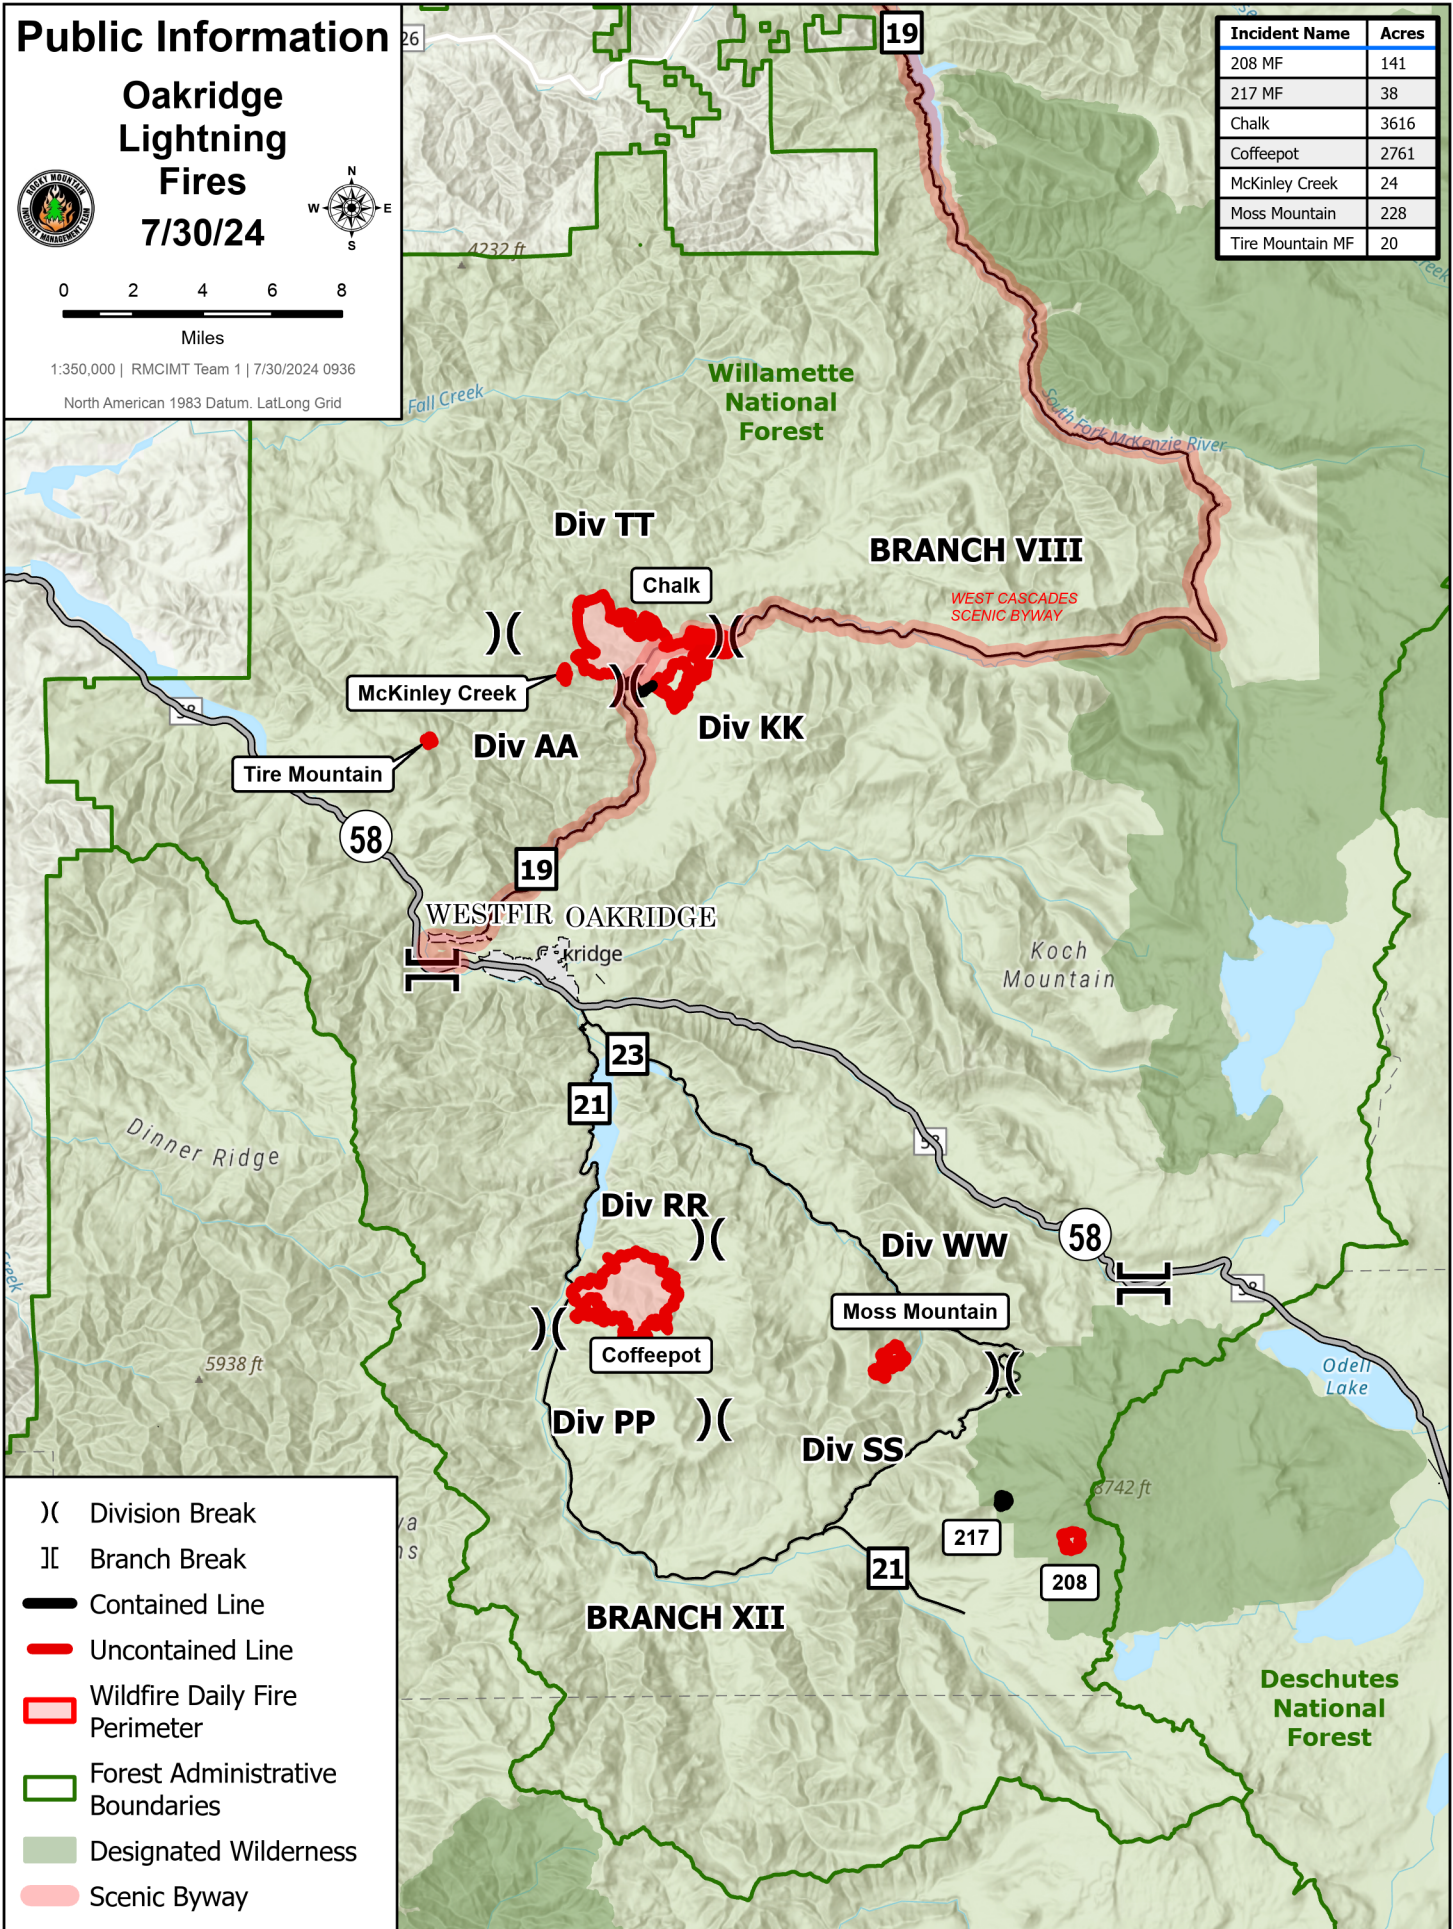

## Oakridge Lightning Fires 7/30/24

Miles

1:350,000 | RMCIMT Team 1 | 7/30/2024 0936

North American 1983 Datum, LatLong Grid

Incident Name	Acres
208 MF	141
217 MF	38
Chalk	3616
Coffeepot	2761
McKinley Creek	24
Moss Mountain	228
Tire Mountain MF	20

- ( ) Division Break
- || Branch Break
- Contained Line
- Uncontained Line
- ▭ Wildfire Daily Fire Perimeter
- ▭ Forest Administrative Boundaries
- ▭ Designated Wilderness
- ▭ Scenic Byway