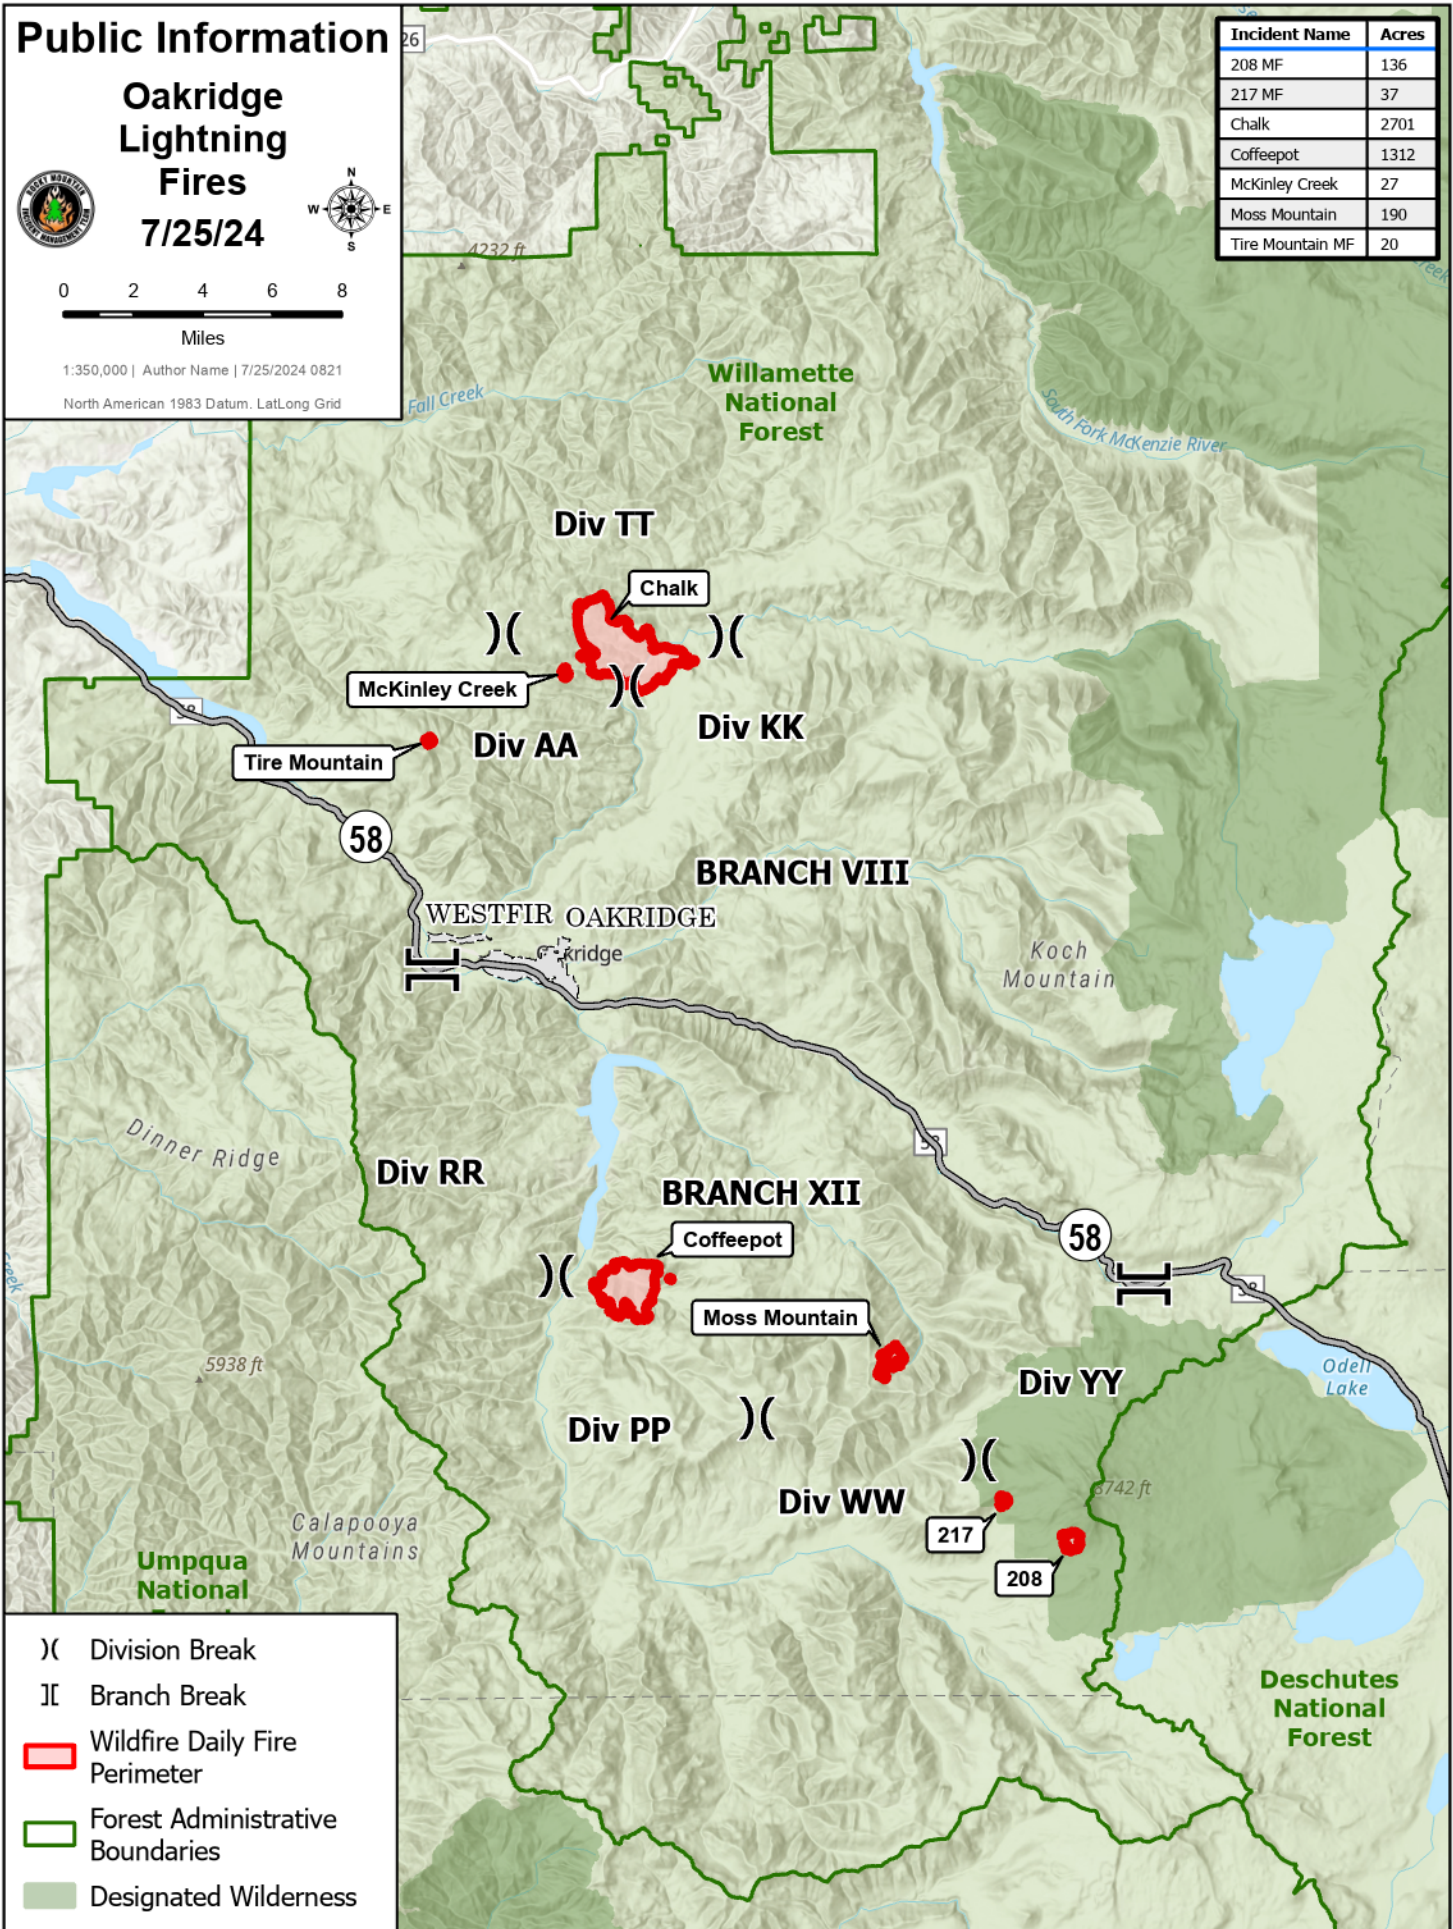

Public Information

Oakridge Lightning Fires 7/25/24

Miles

1:350,000 | Author Name | 7/25/2024 0821

North American 1983 Datum. Lat/Long Grid

Incident Name	Acres
208 MF	136
217 MF	37
Chalk	2701
Coffeepot	1312
McKinley Creek	27
Moss Mountain	190
Tire Mountain MF	20

- () Division Break
- || Branch Break
- ▭ Wildfire Daily Fire Perimeter
- ▭ Forest Administrative Boundaries
- ▭ Designated Wilderness