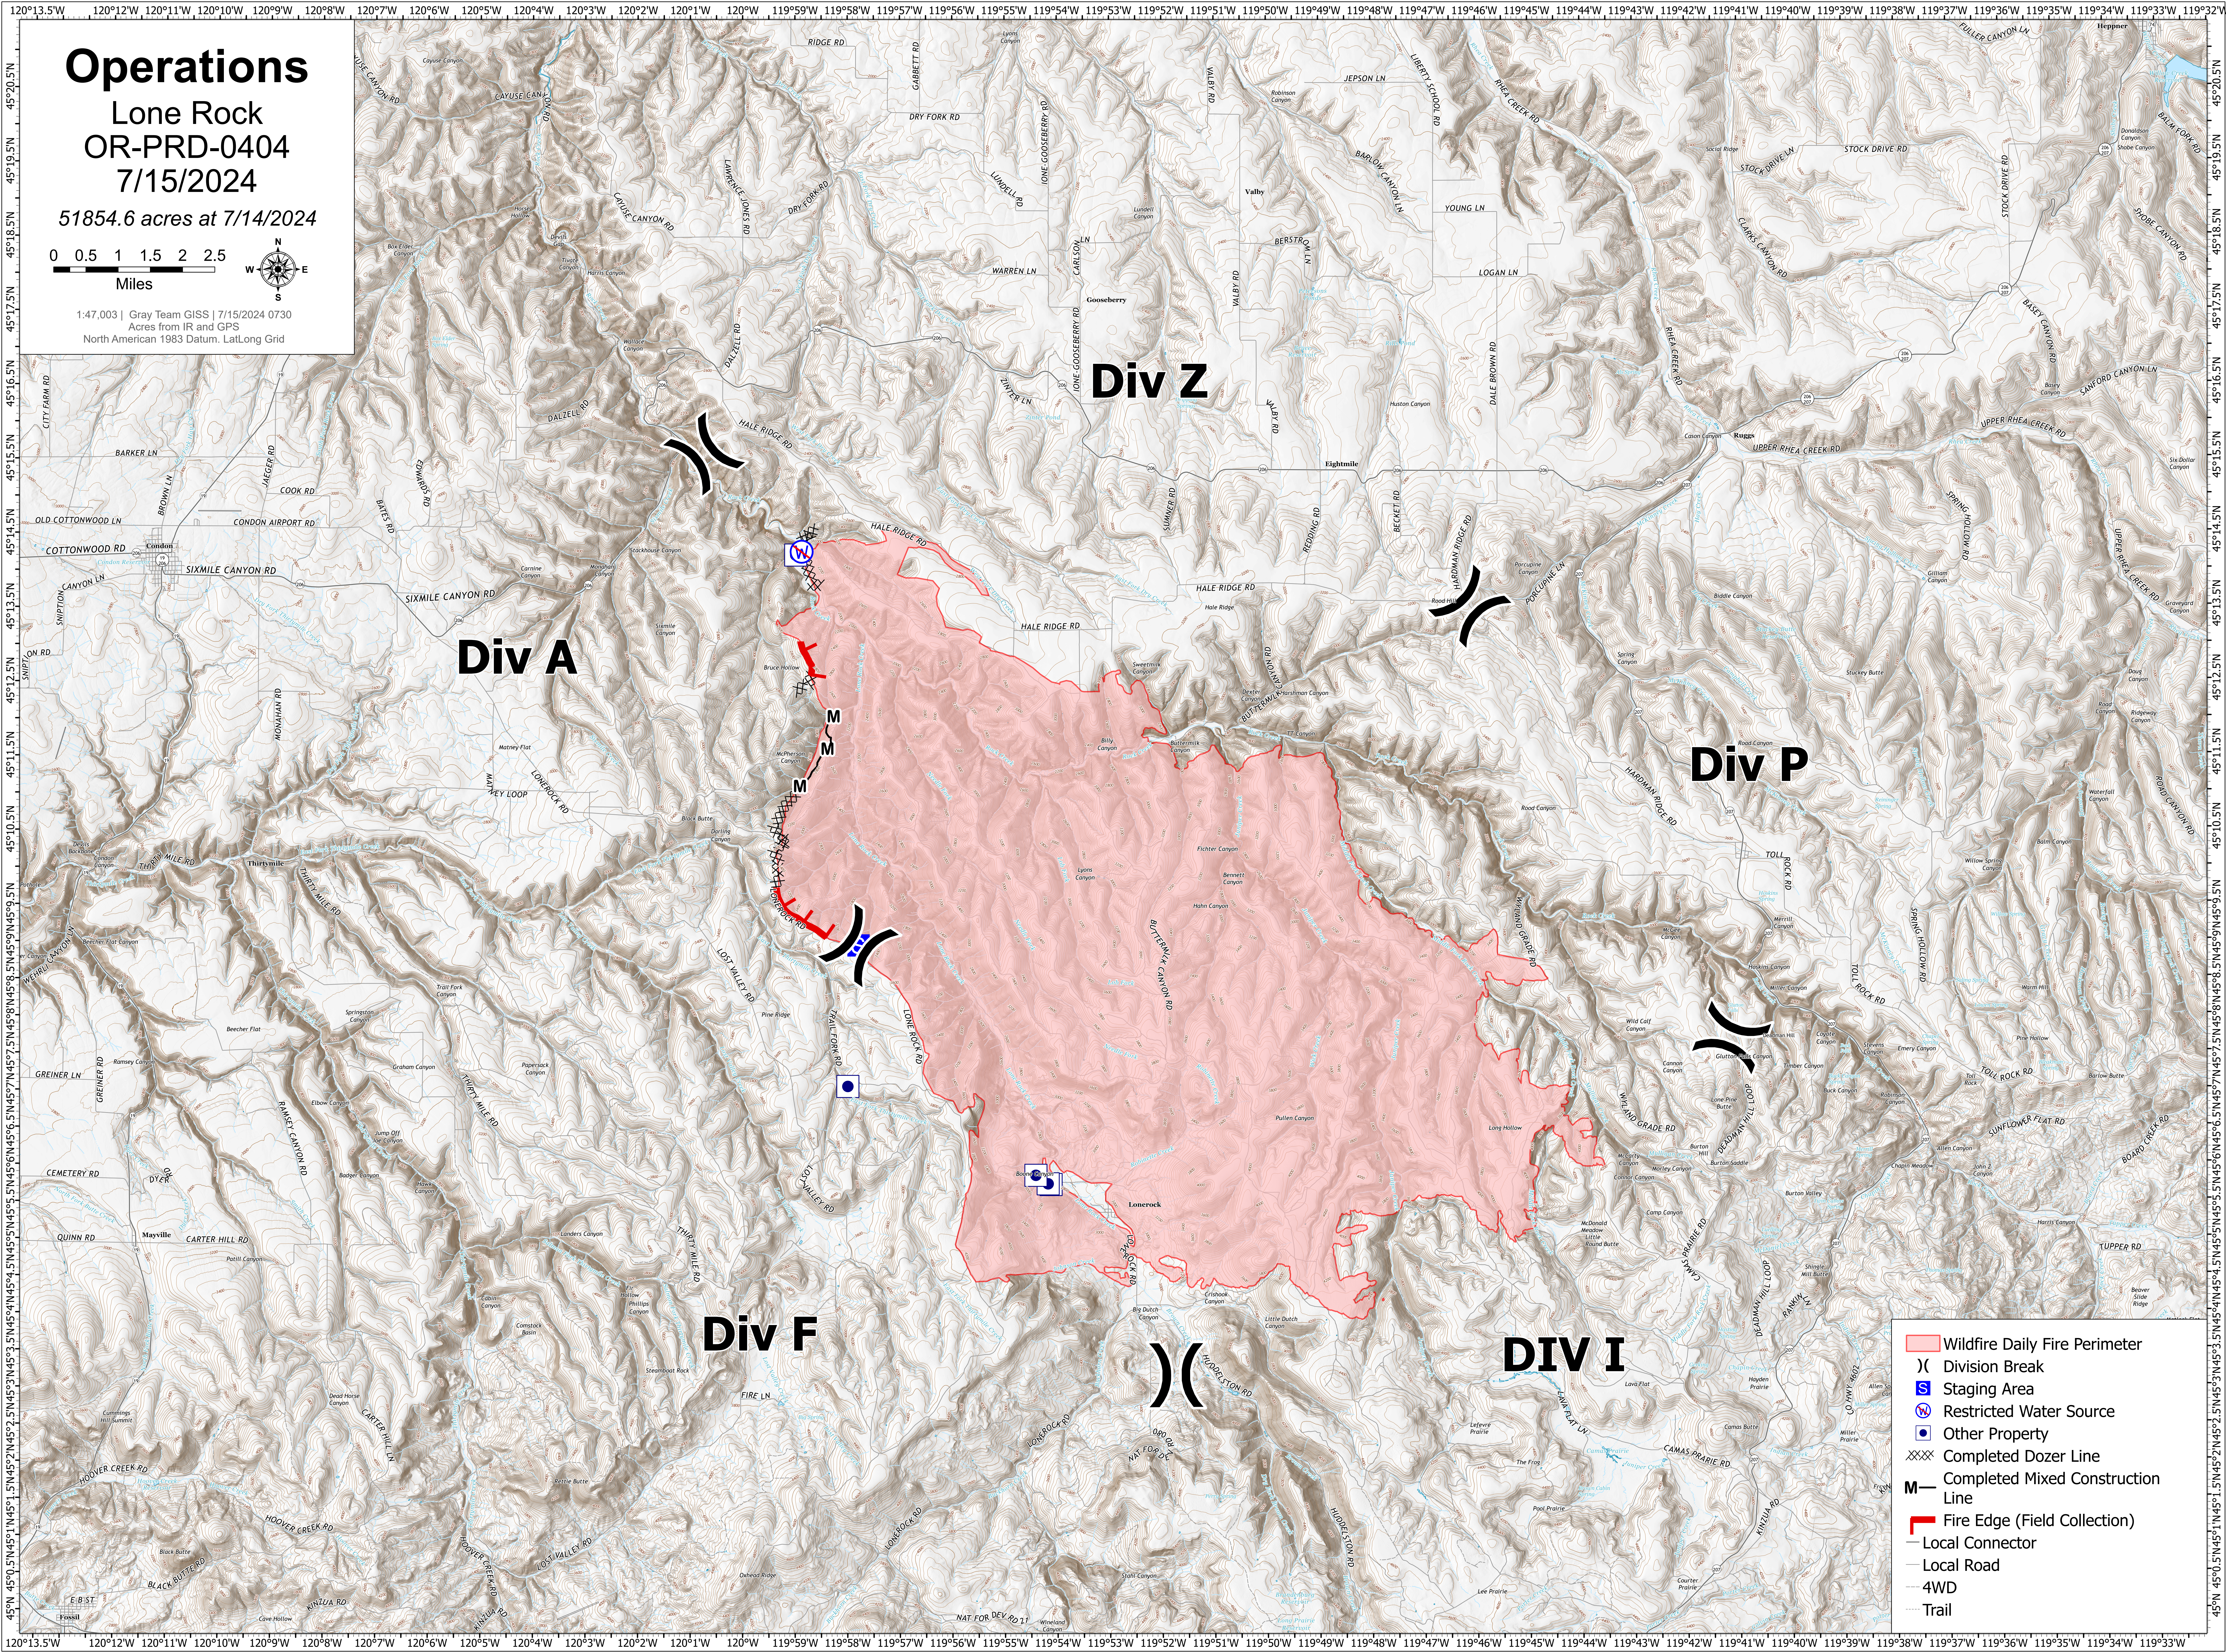

Operations

Lone Rock
OR-PRD-0404
7/15/2024

51854.6 acres at 7/14/2024

1:47,003 | Gray Team GISS | 7/15/2024 0730
Acres from IR and GPS
North American 1983 Datum, LatLong Grid

- Wildfire Daily Fire Perimeter
- Division Break
- Staging Area
- Restricted Water Source
- Other Property
- Completed Dozer Line
- Completed Mixed Construction Line
- Fire Edge (Field Collection)
- Local Connector
- Local Road
- 4WD
- Trail