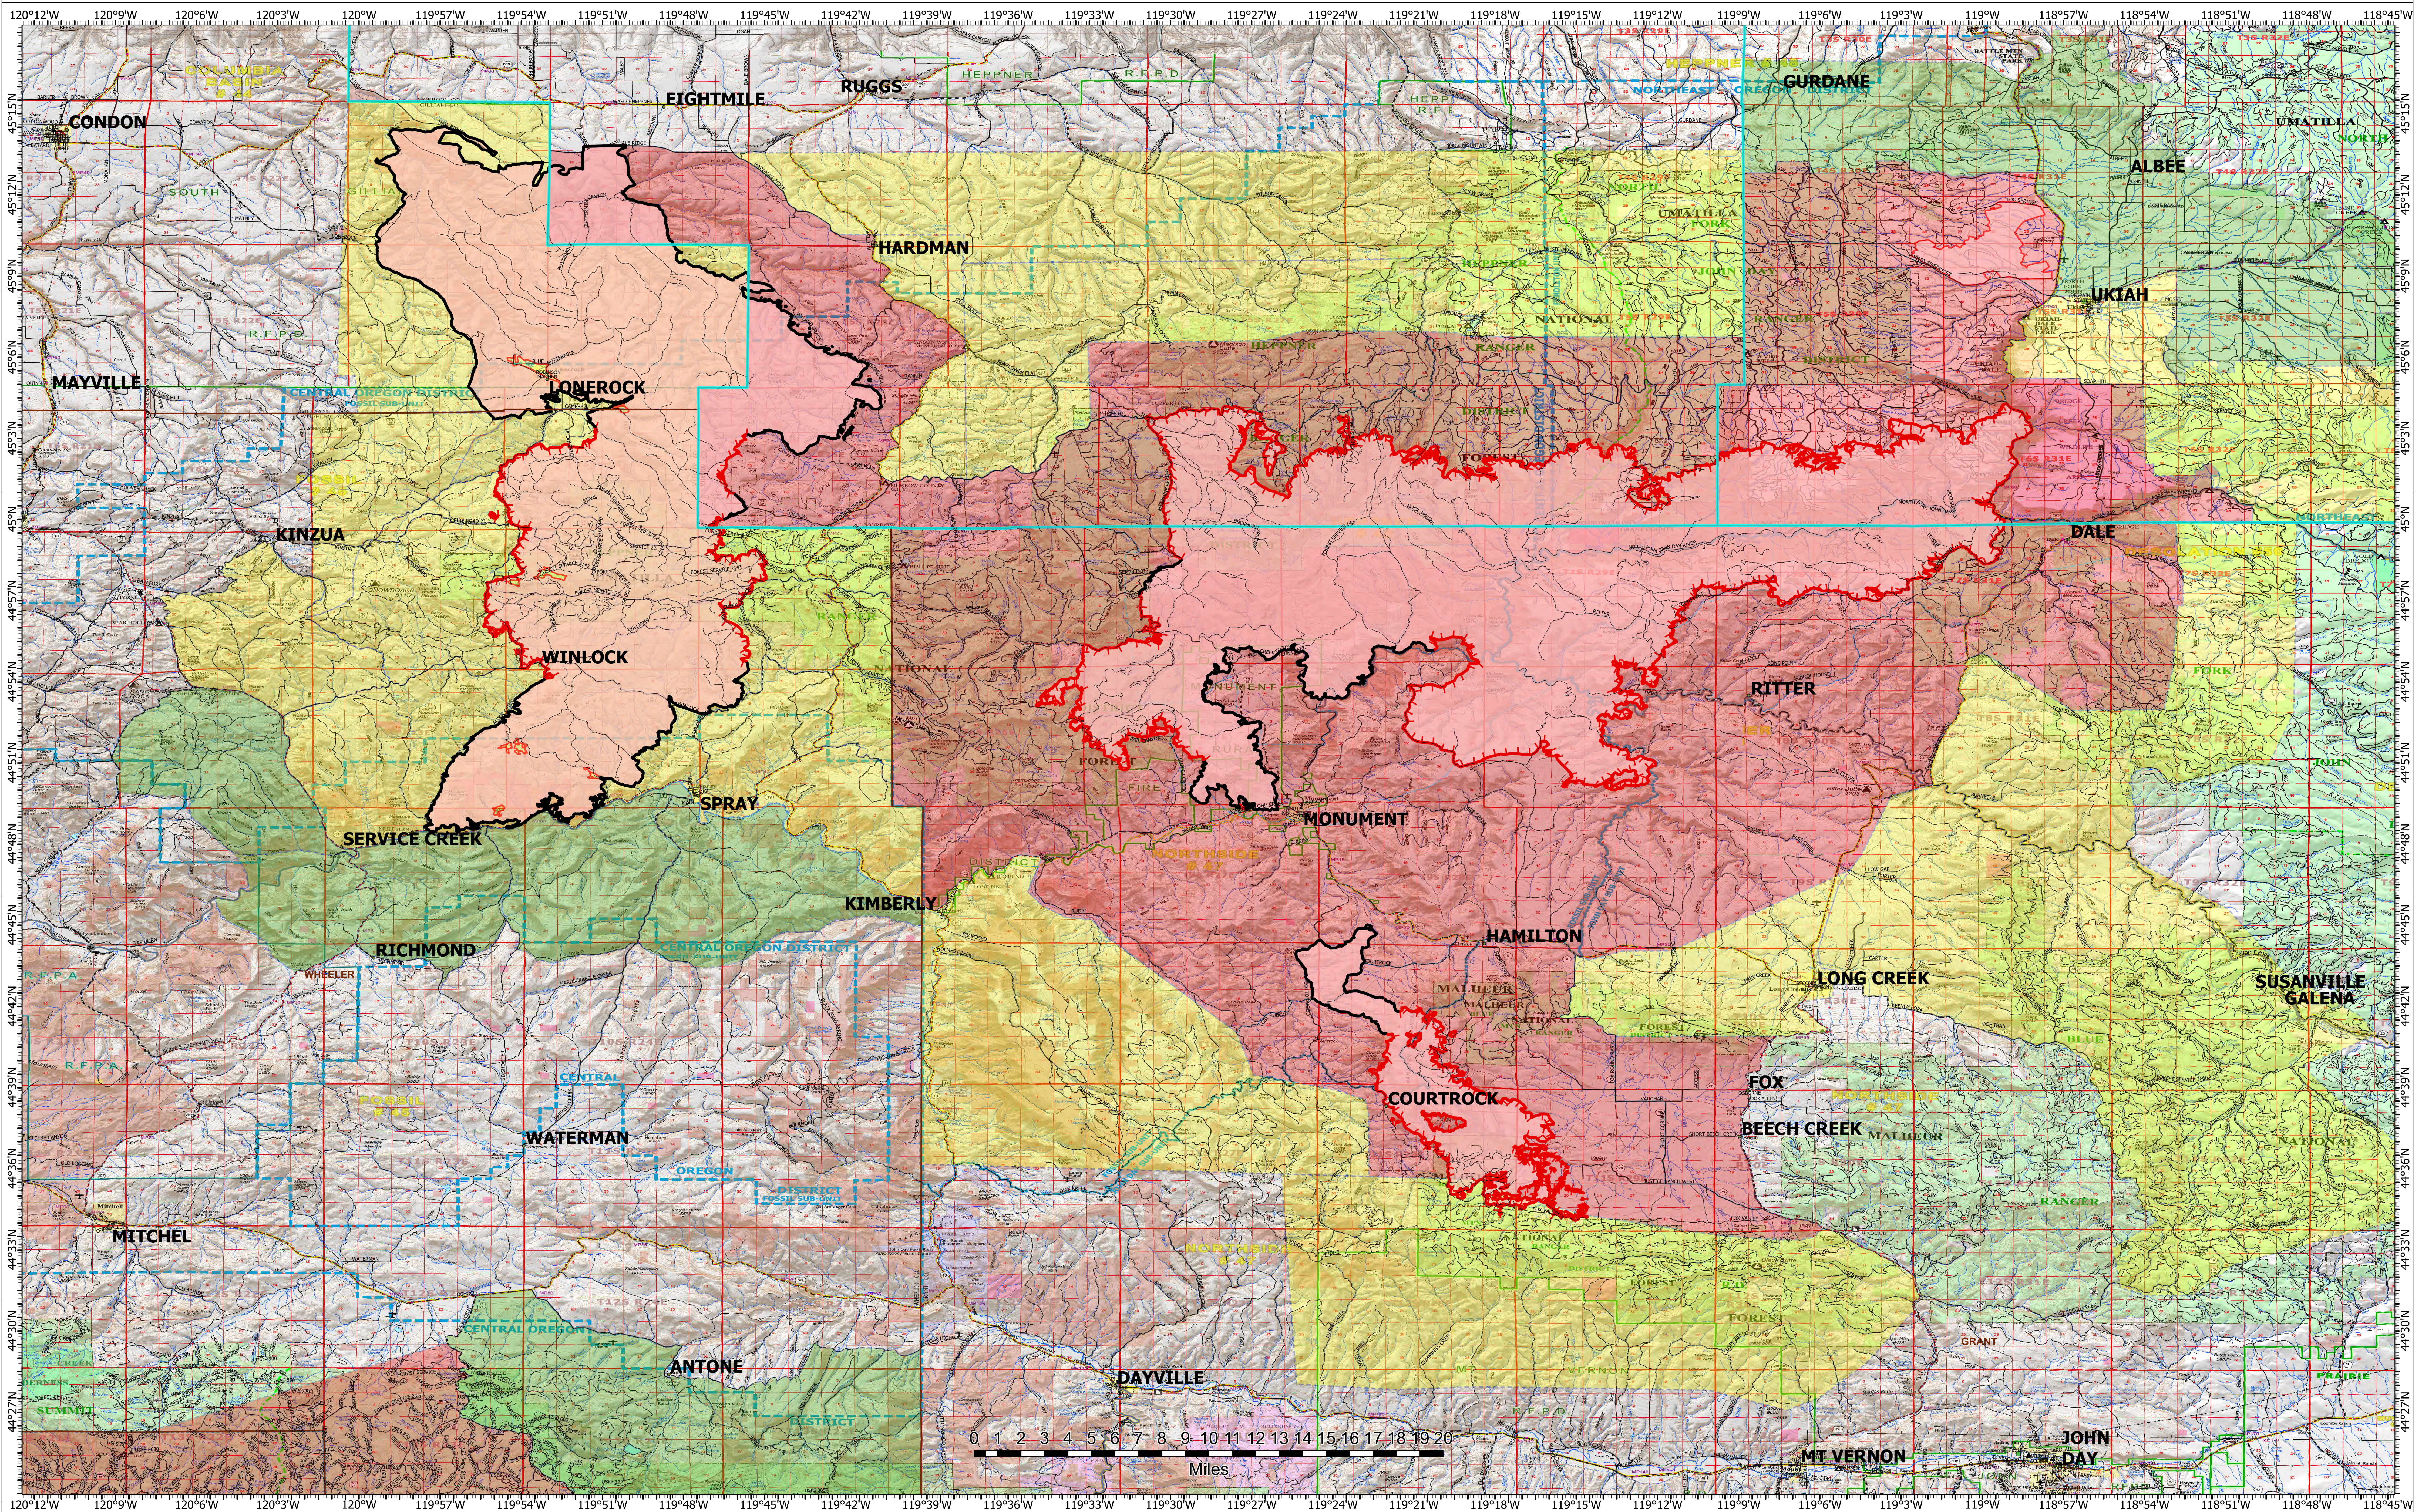

EVACUATION

7/28/2024

Lone Rock
OR-PRD-0404
7/28/2024

137,214 acres at 7/27/2024 2256 PDT

1:140,000 | Author Name | 7/28/2024 0636
Acres from IR and GPS
WGS 1984 Datum, Lat/Long Grid

- Wildfire Daily Fire Perimeter
- Level 1: Be Ready (Prepare to Evacuate)
- Level 2: Be Set (Prepare to leave at a moment's notice)
- Level 3: Go (Leave immediately)