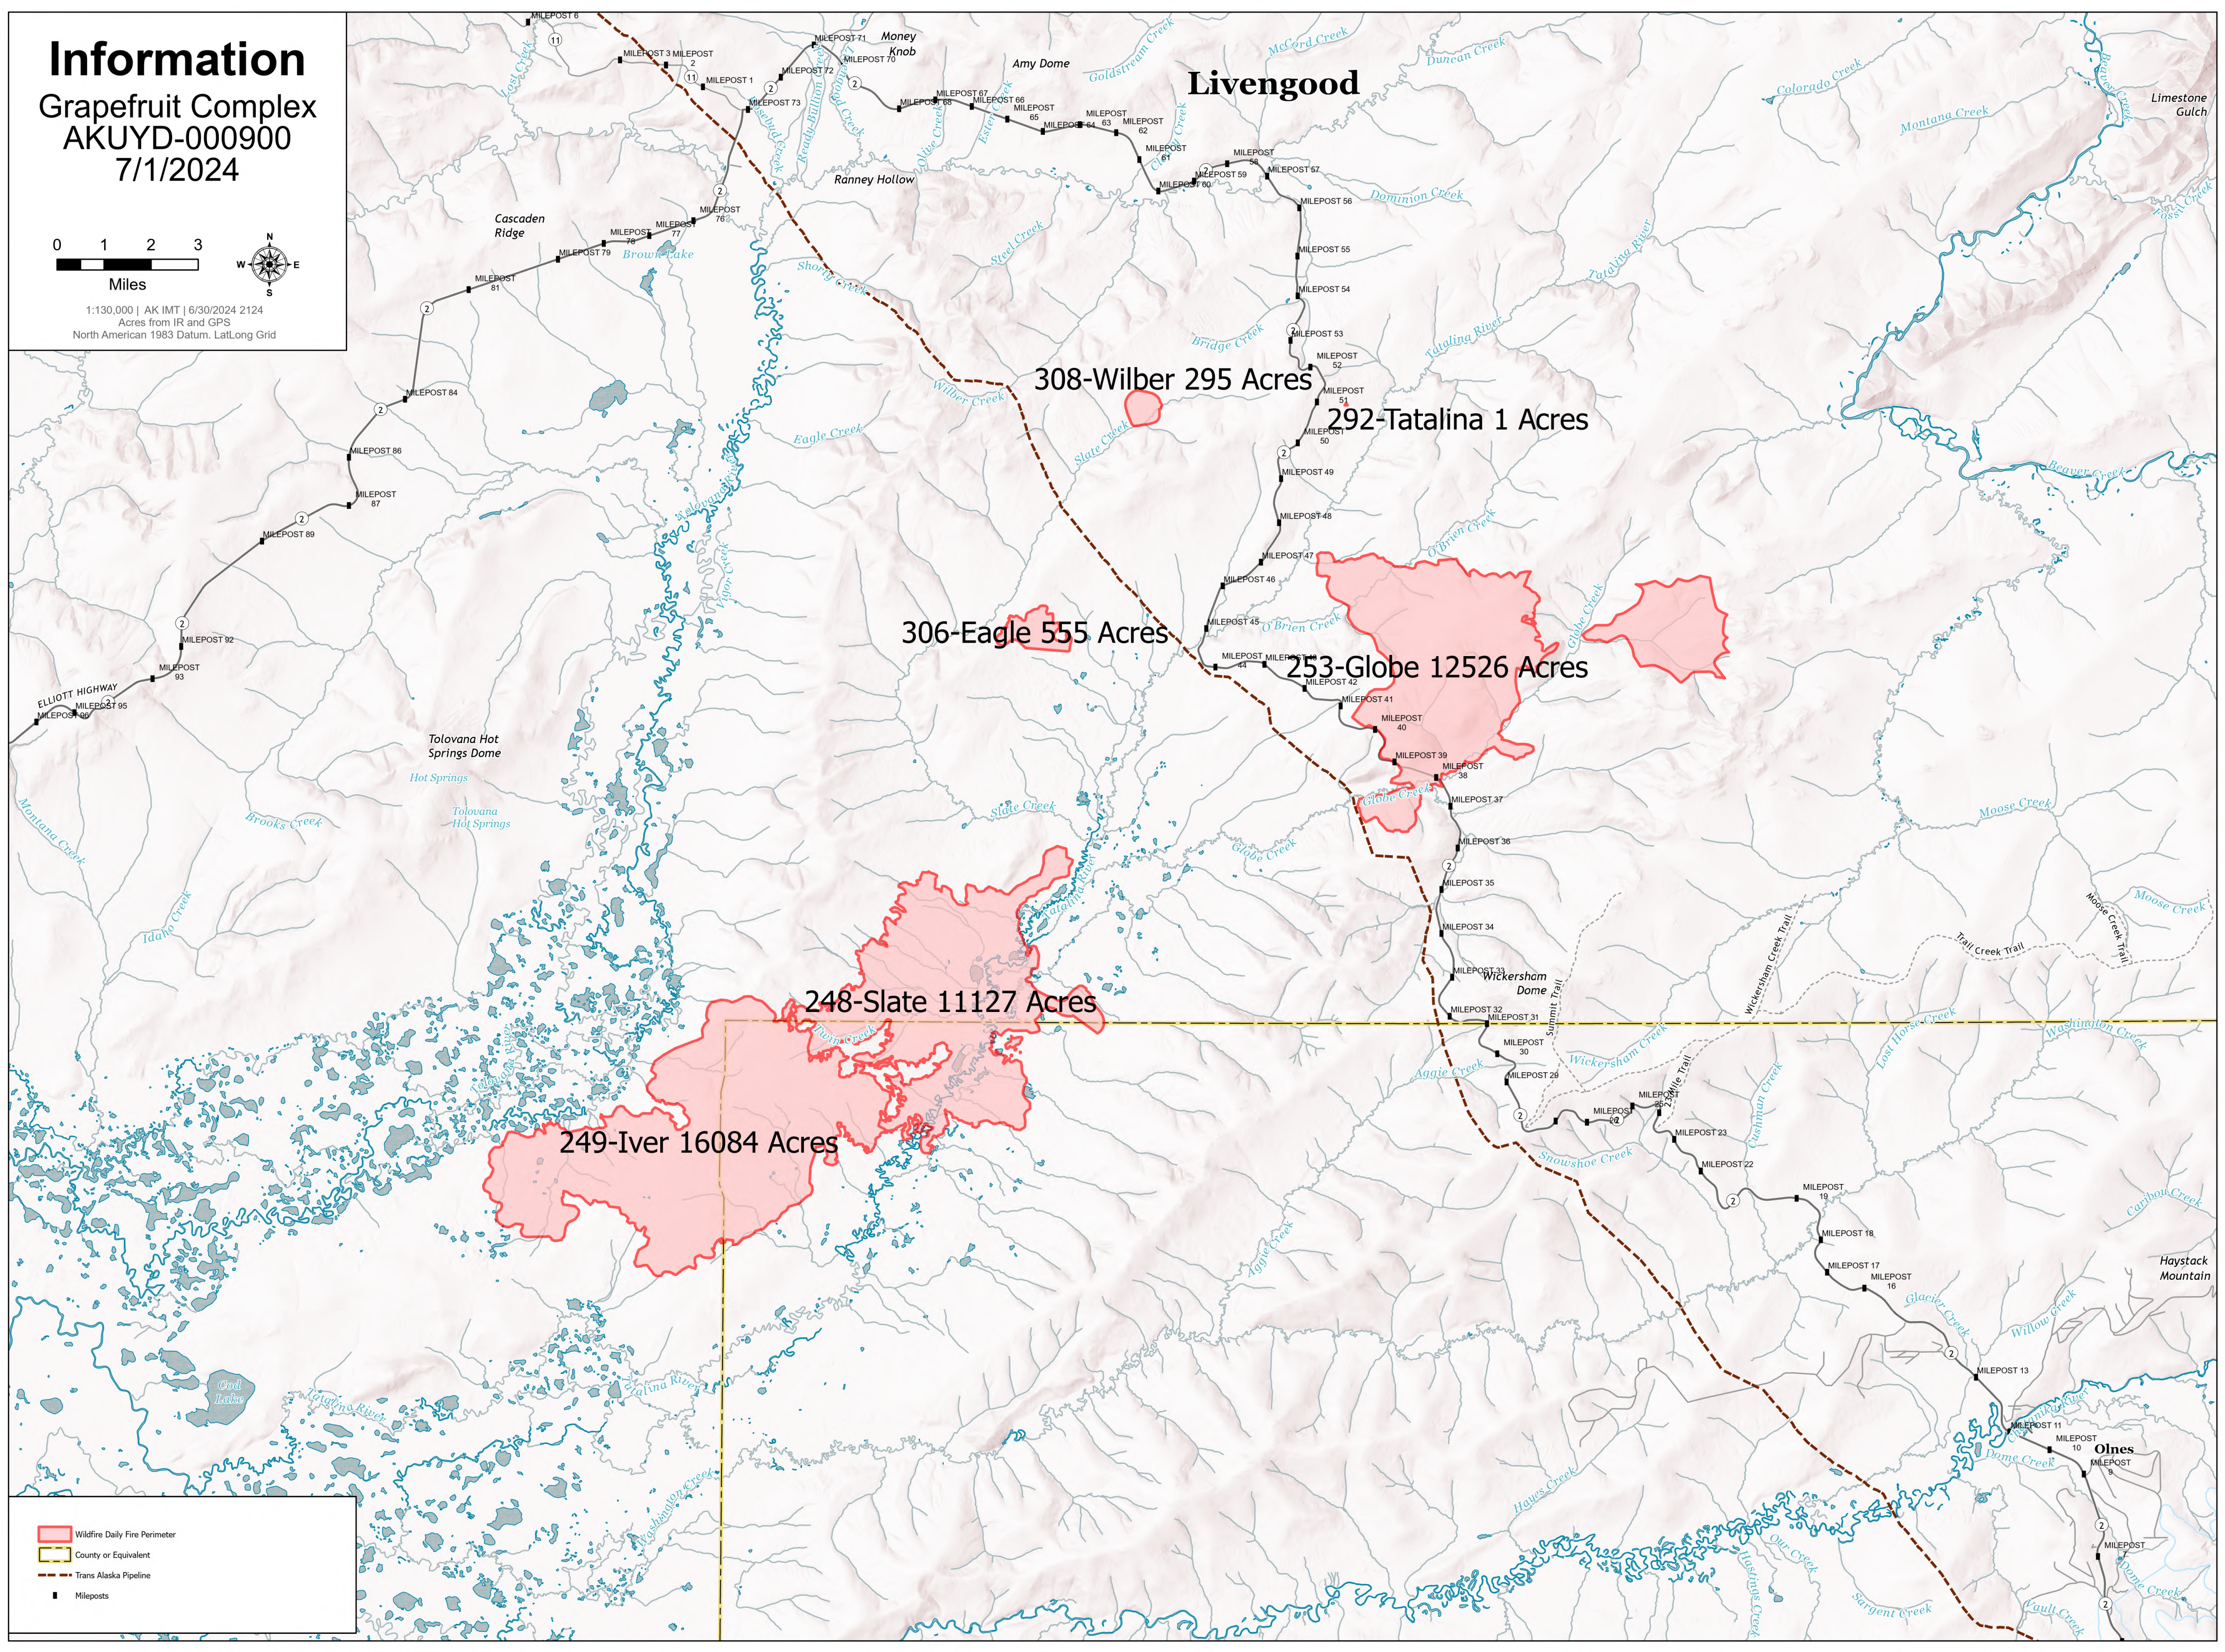

# Information

Grapefruit Complex  
AKUYD-000900  
7/1/2024

1:130,000 | AK IMT | 6/30/2024 2124  
Acres from IR and GPS  
North American 1983 Datum, Lat/Long Grid

308-Wilber 295 Acres

292-Tatalina 1 Acres

306-Eagle 555 Acres

253-Globe 12526 Acres

248-Slate 11127 Acres

249-Iver 16084 Acres

- Wildfire Daily Fire Perimeter
- County or Equivalent
- Trans Alaska Pipeline
- Mileposts