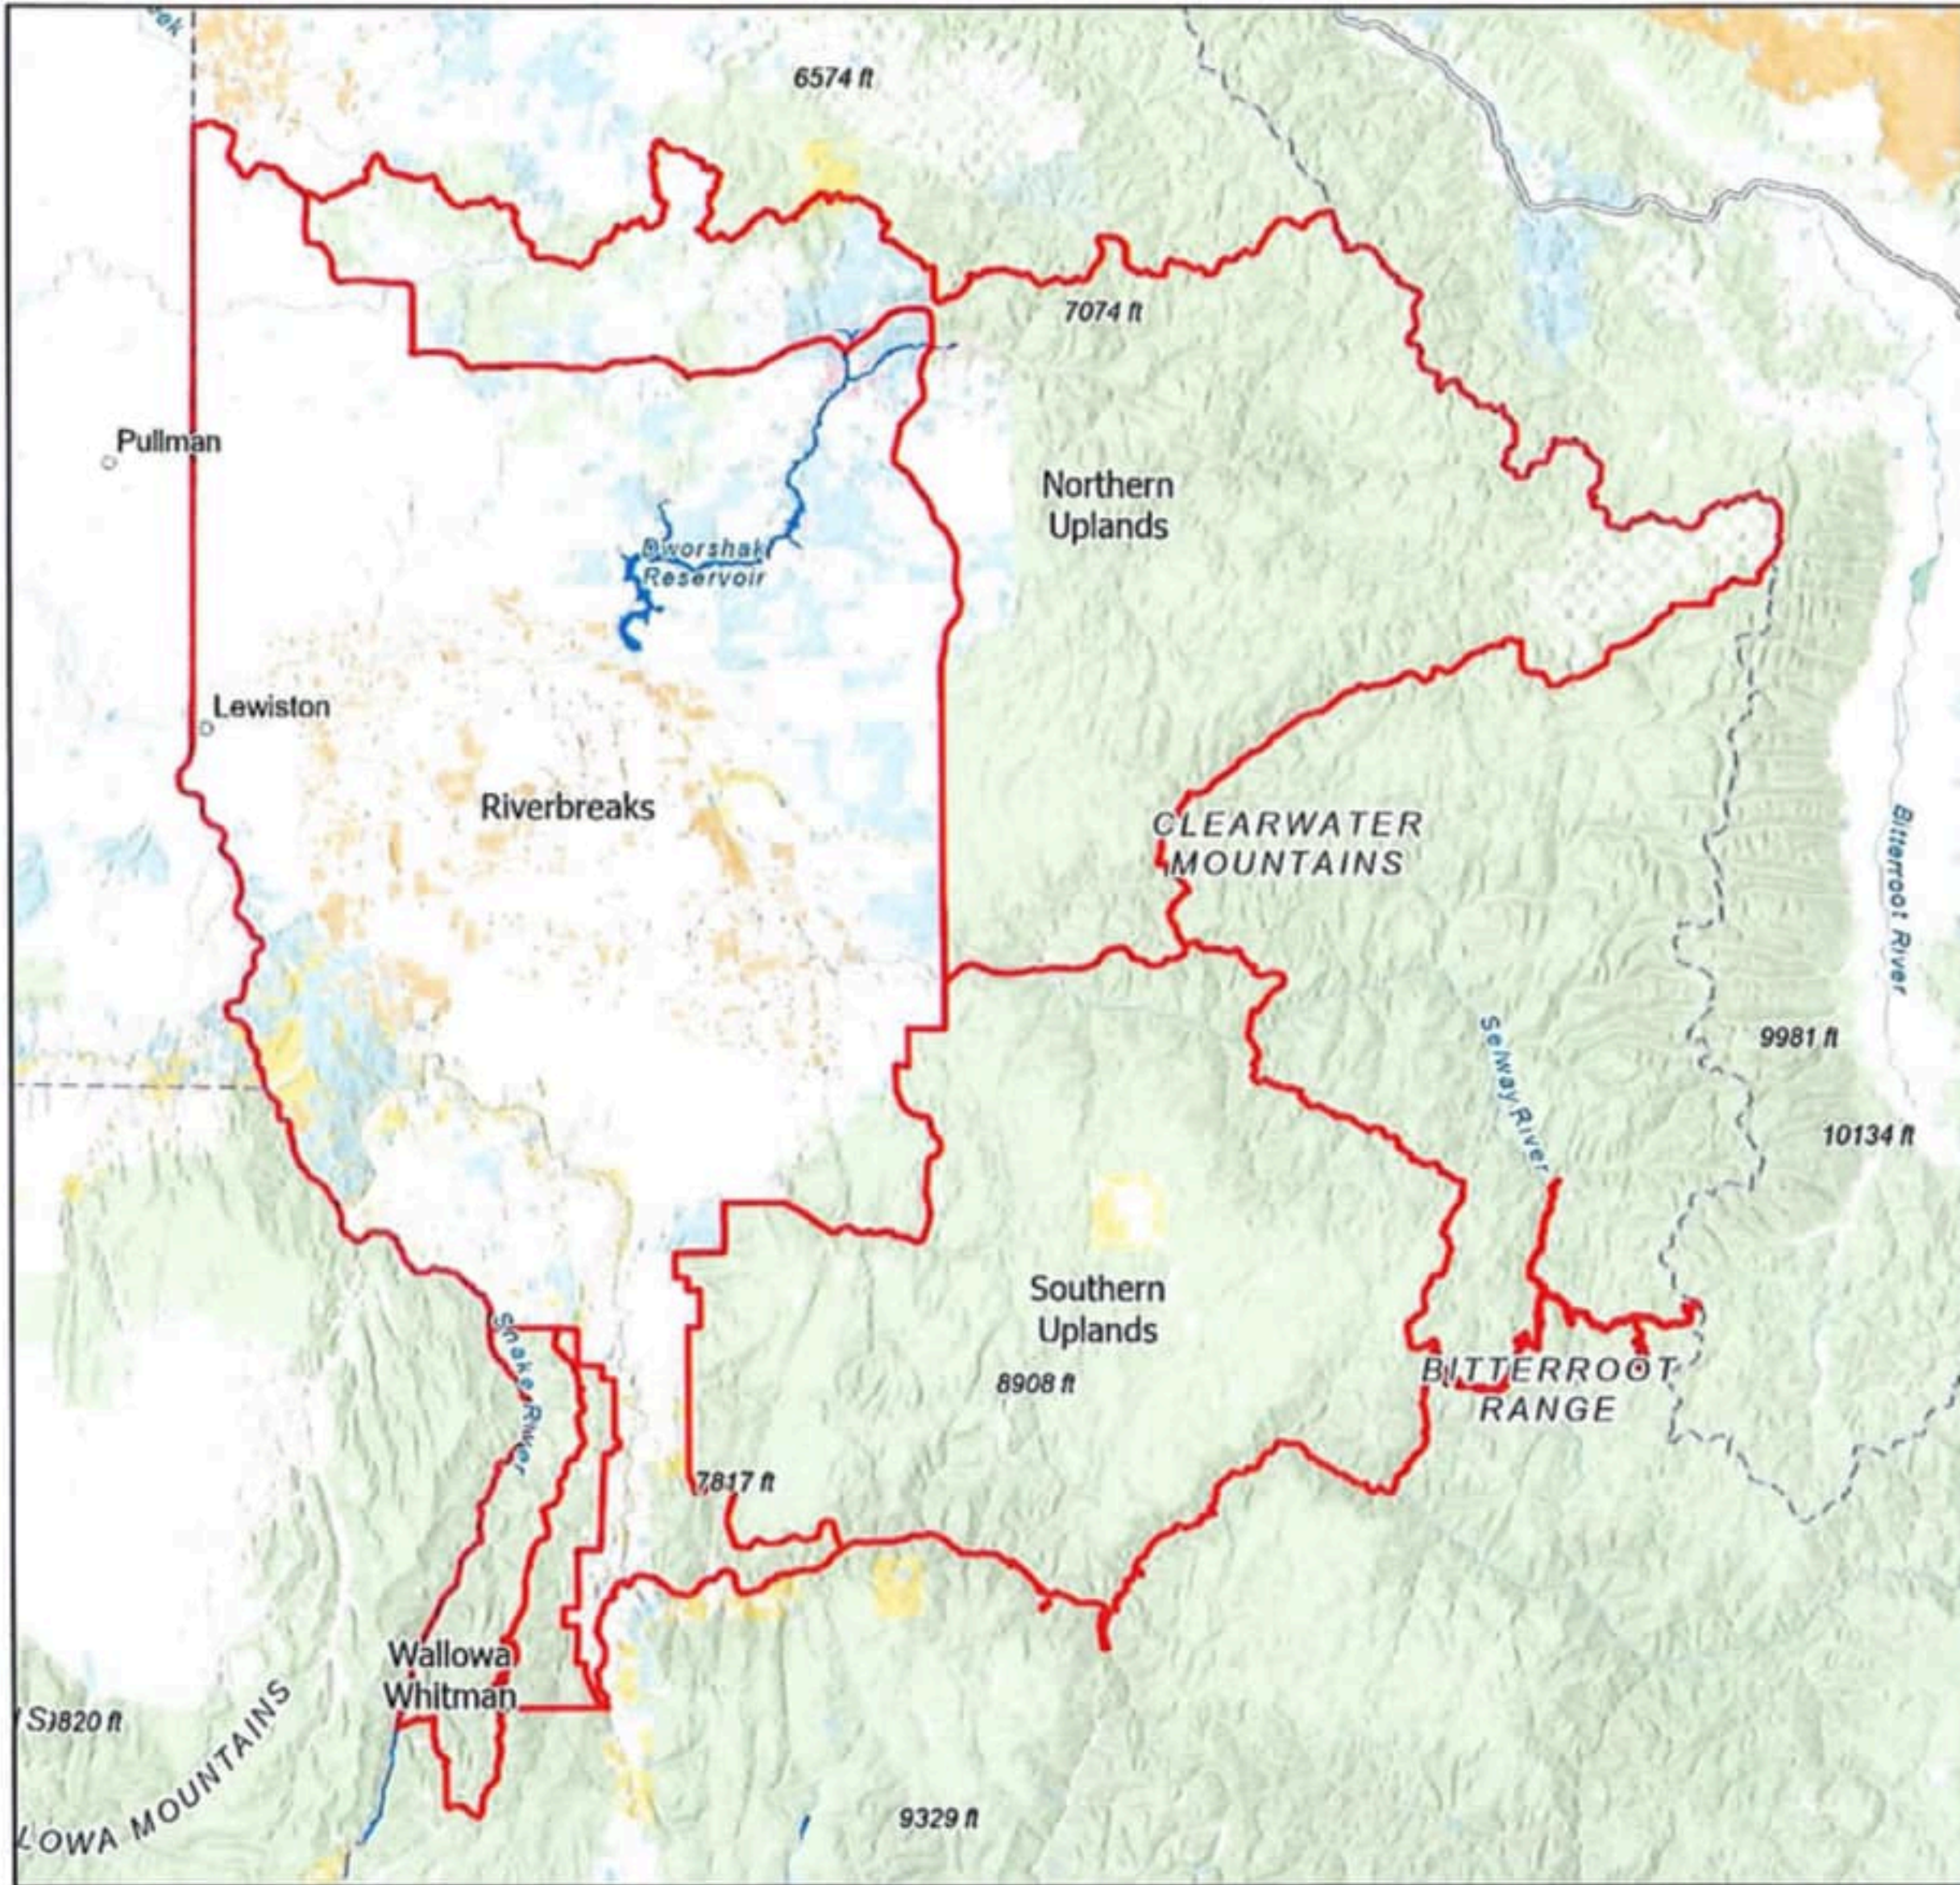

Grangeville

Fire Restriction Areas

IDAHO DEPARTMENT OF LANDS

Date Created:
05/18/2022

The surface management status should be used as a general guide only. Official lands records at the Bureau of Land Management (BLM) and other State and County offices should be checked for up-to-date information regarding any specific tract of lands.

No warranty is made by the Idaho Department of Lands (IDL) as to the accuracy, reliability, or completeness of these datasets for individual use or aggregation with other datasets.

Spatial Reference
Name: WGS 1984 Web Mercator Auxiliary Sphere