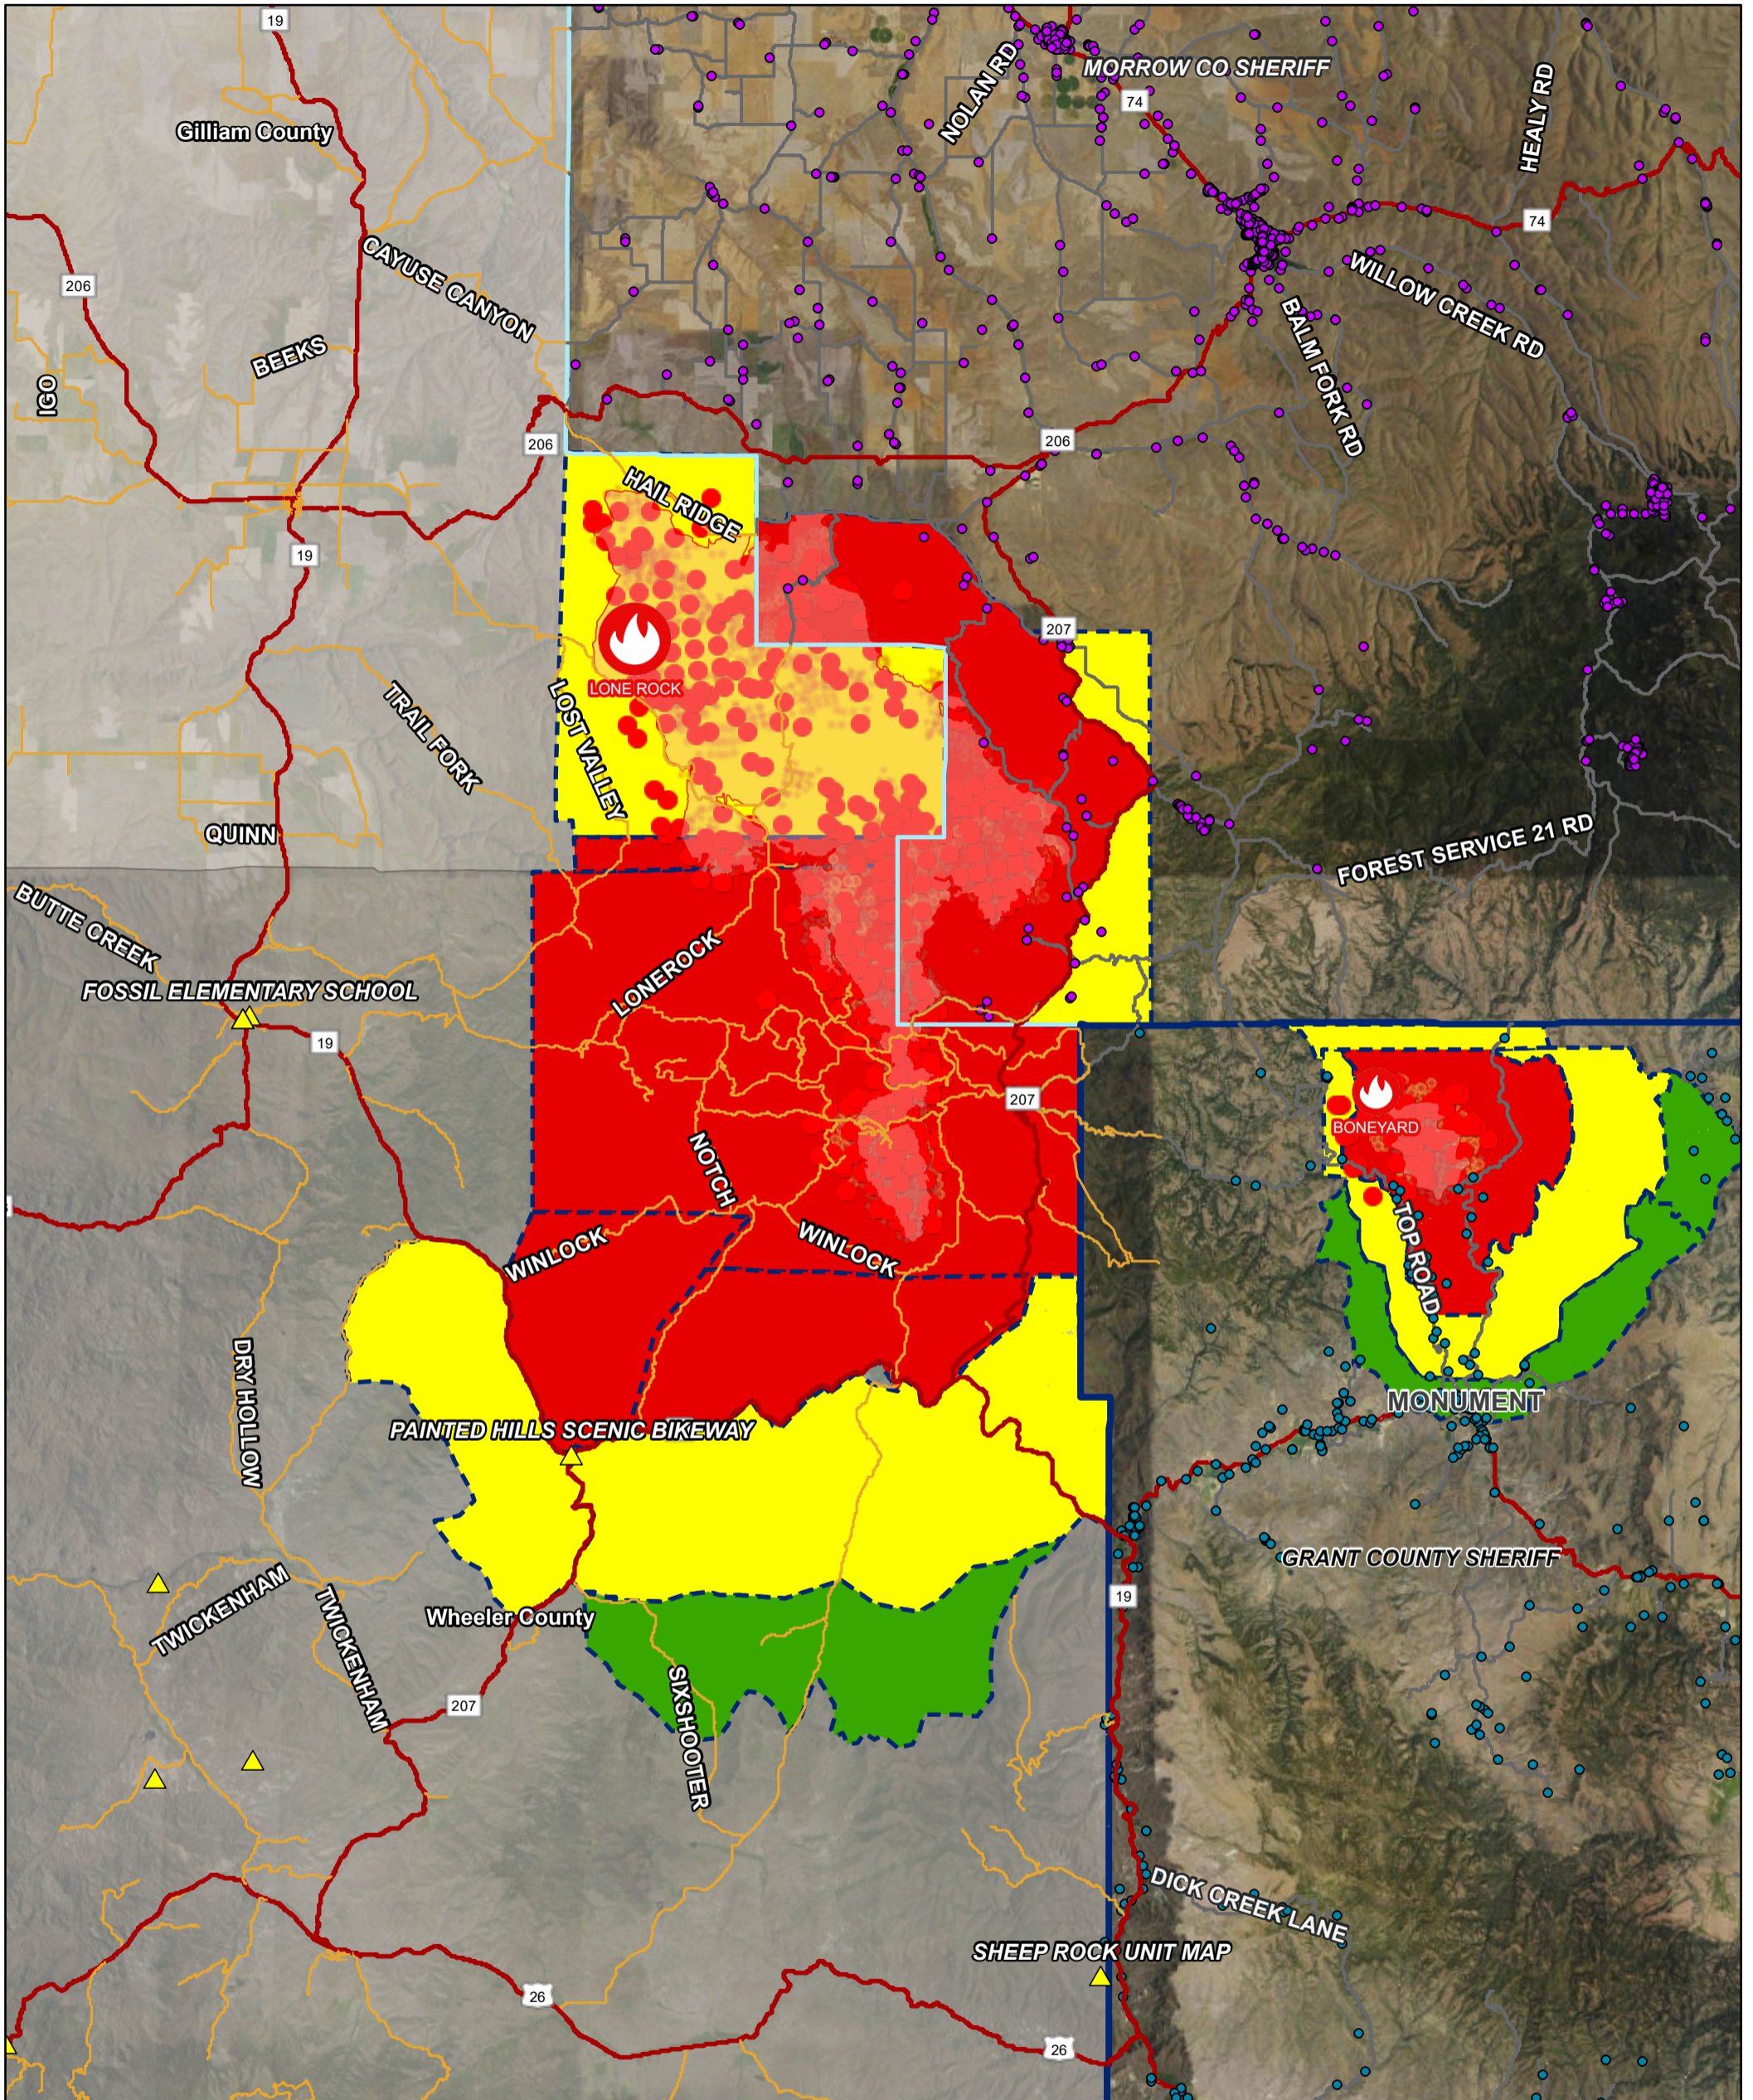

Lone Rock

7/19/2024, 4:49:58 PM

1:454,347

Oregon Statewide Imagery Program (OSIP) - Oregon Imagery Framework Implementation Team, Oregon State Parks, State of Oregon GEO, Esri, TomTom, Garmin, SafeGraph, FAO, METI/NASA, USGS, Bureau of Land Management, EPA, NPS, USFWS, Esri, CGIAR, USGS