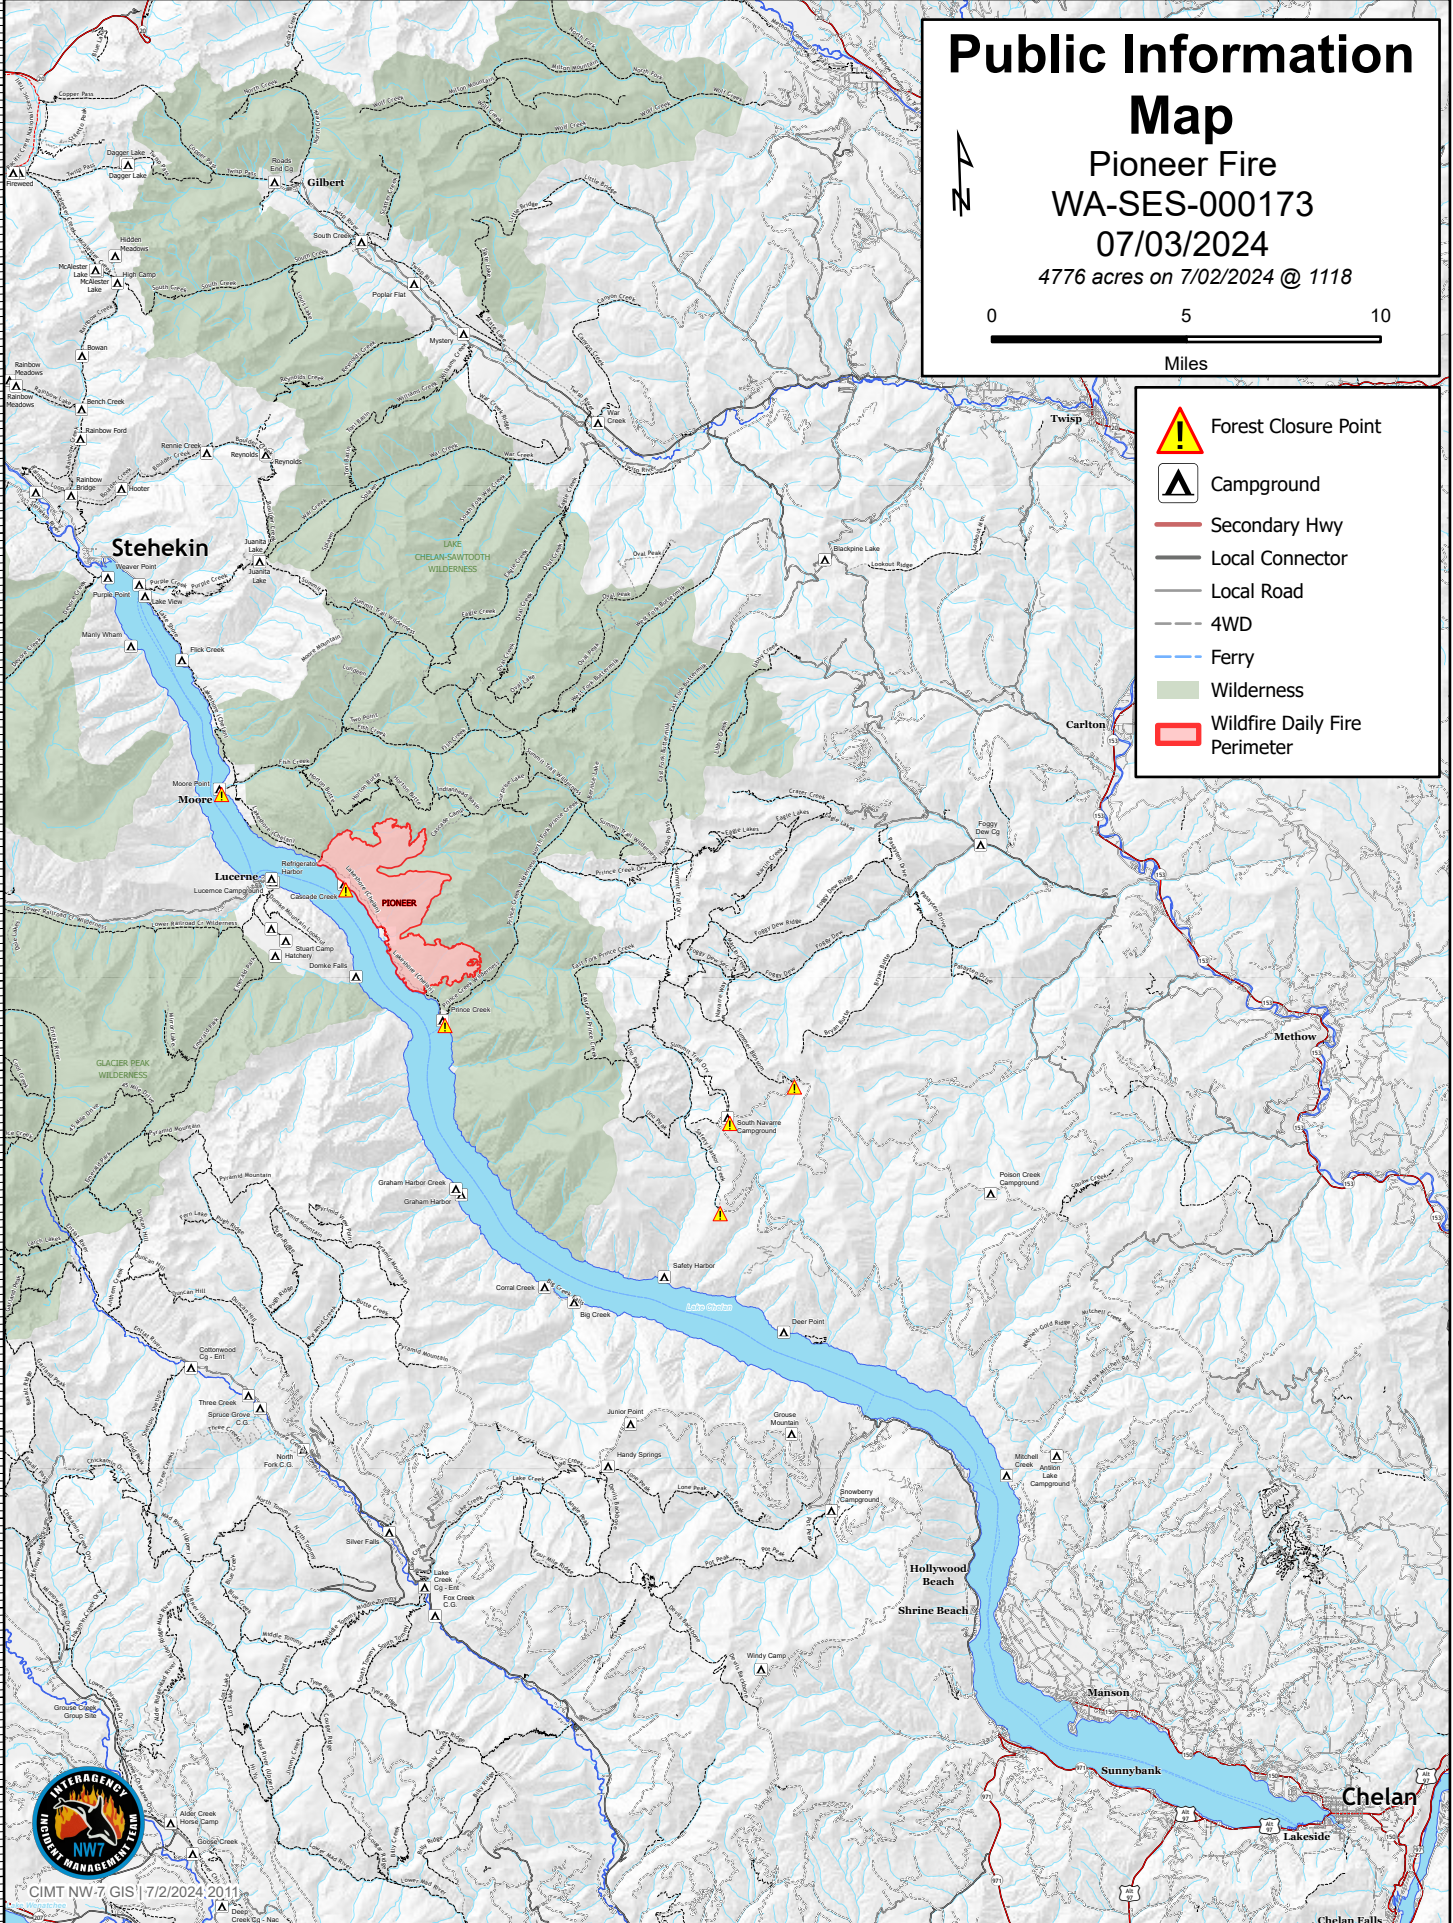

120°40'W 120°30'W 120°20'W 120°10'W 120°W

48°30'N 48°20'N 48°10'N 48°N 47°50'N

Public Information Map

Pioneer Fire WA-SES-000173

07/03/2024

4776 acres on 7/02/2024 @ 1118

- Forest Closure Point
- Campground
- Secondary Hwy
- Local Connector
- Local Road
- 4WD
- Ferry
- Wilderness
- Wildfire Daily Fire Perimeter

Chelan

Lakeside

Chelan Falls