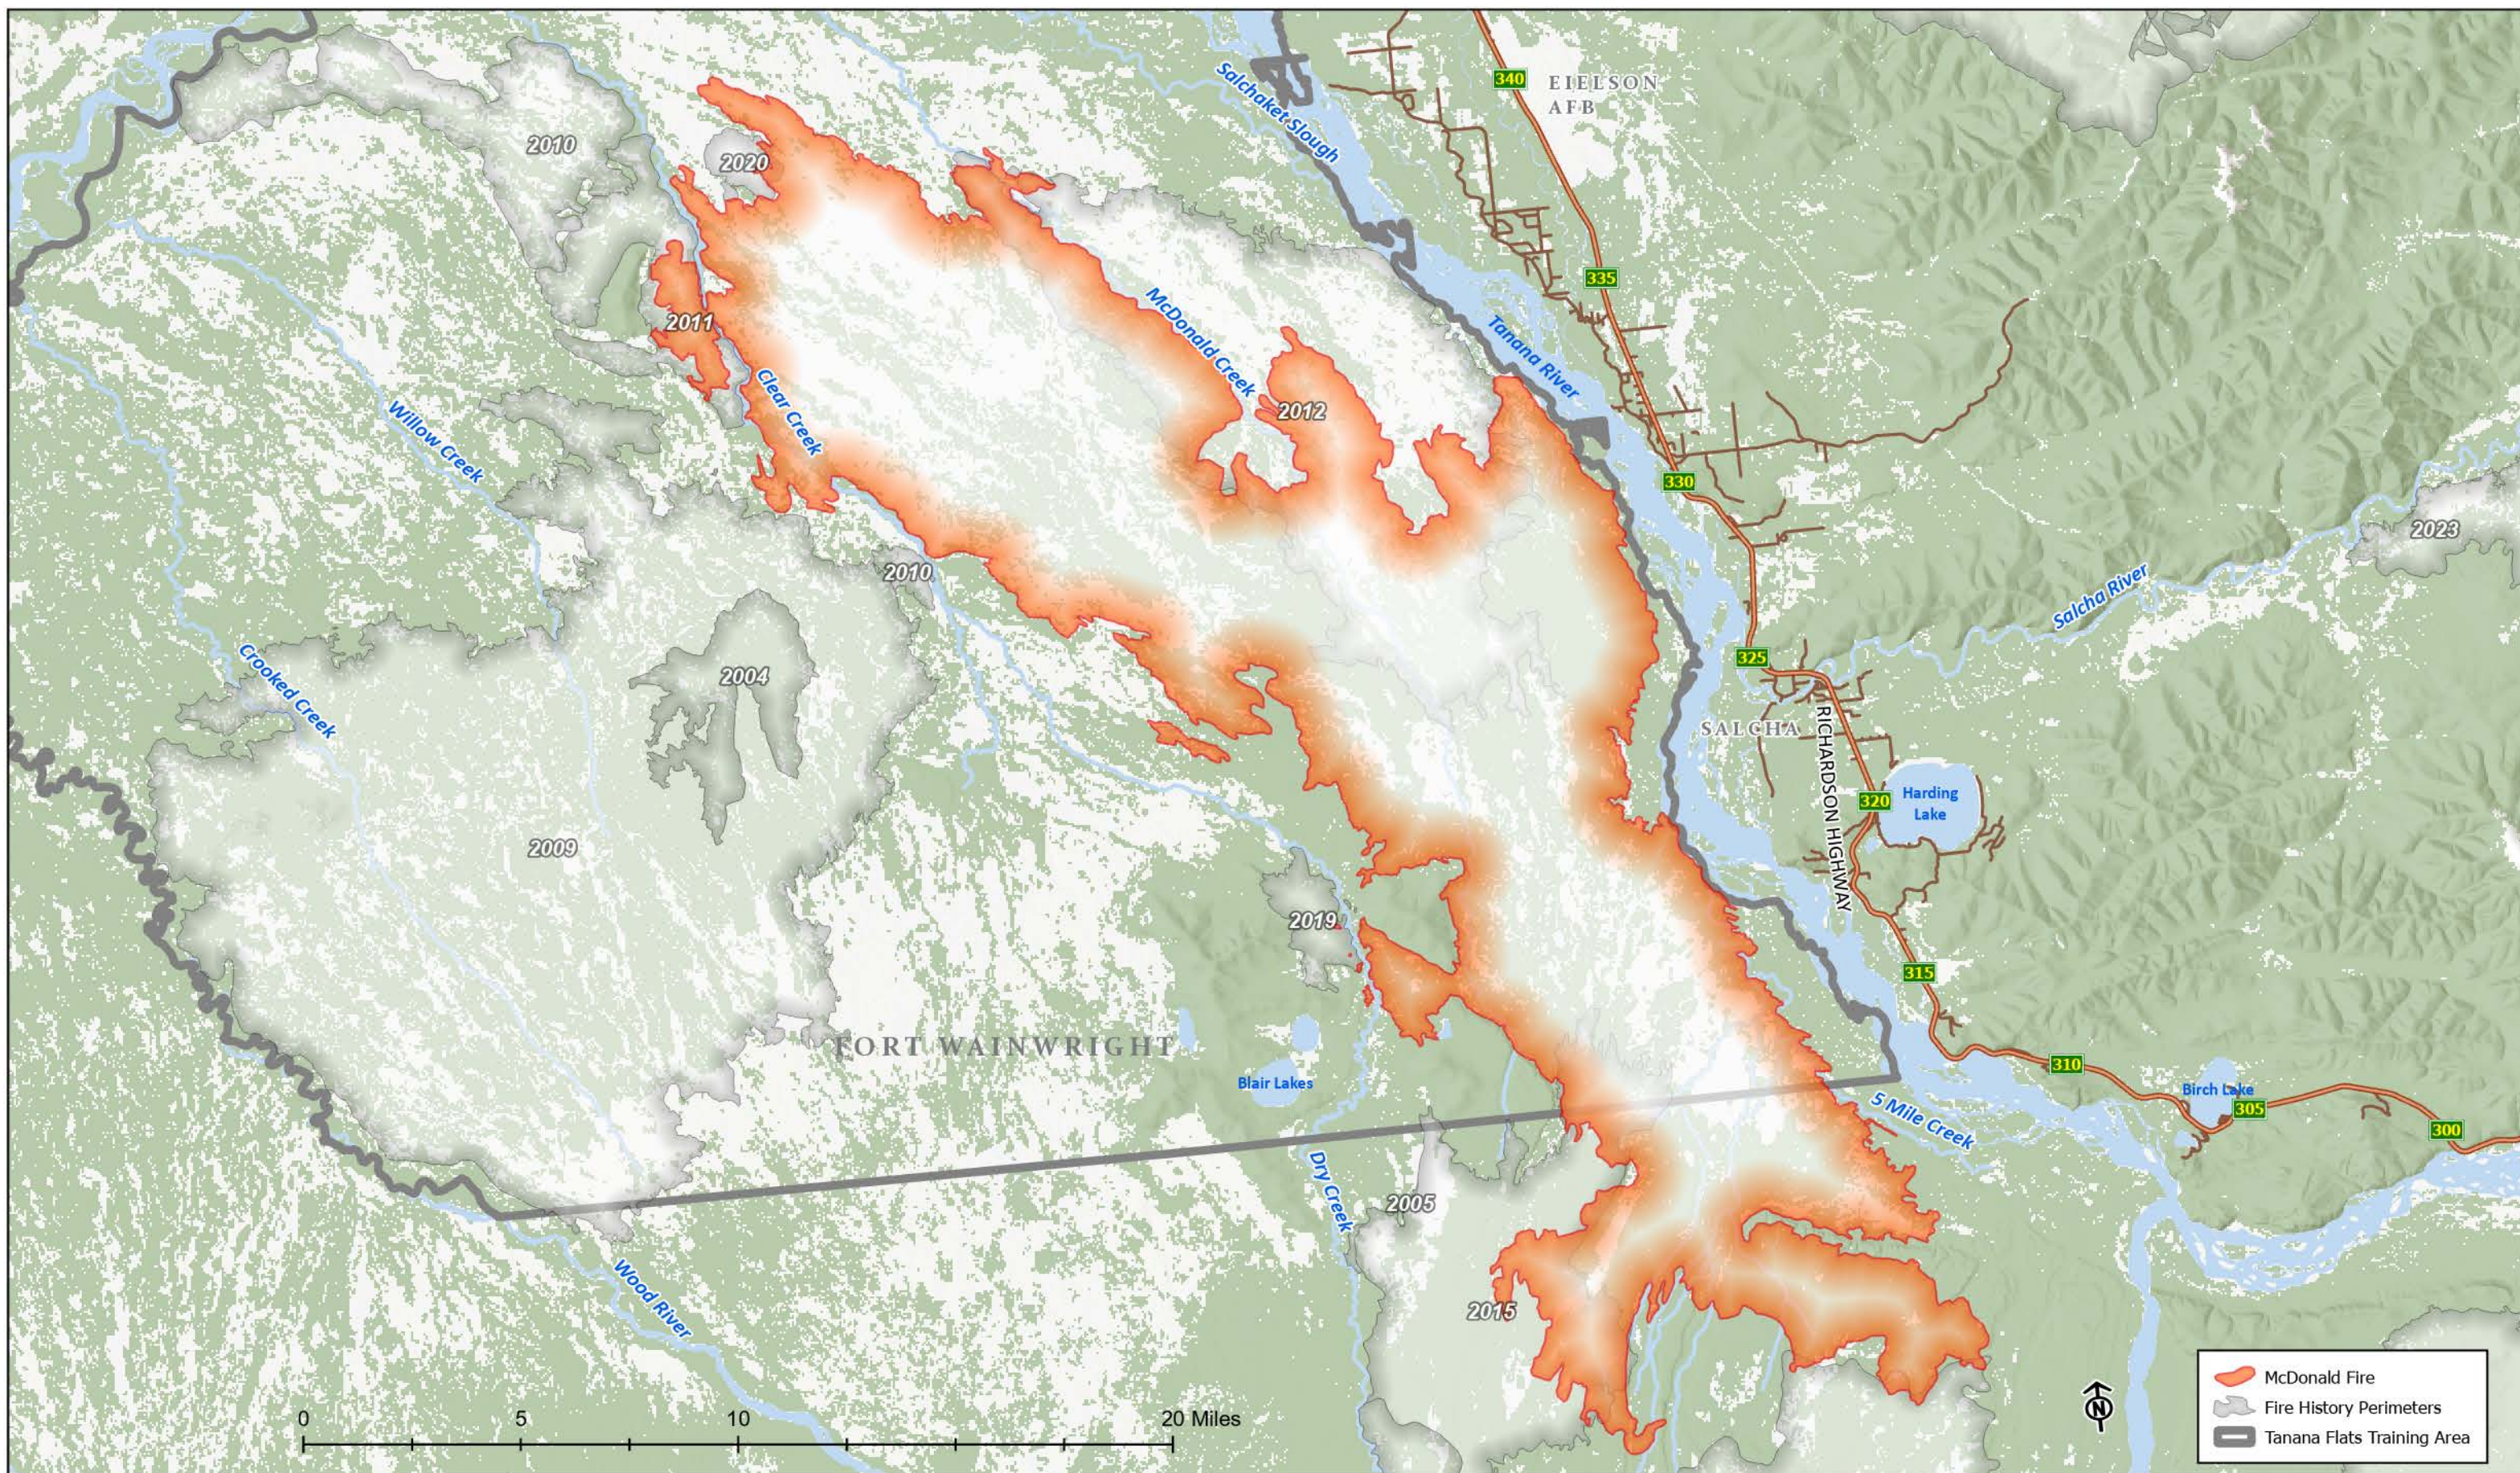

McDonald Fire - Approximately 172,236 acres

-  McDonald Fire
-  Fire History Perimeters
-  Tanana Flats Training Area