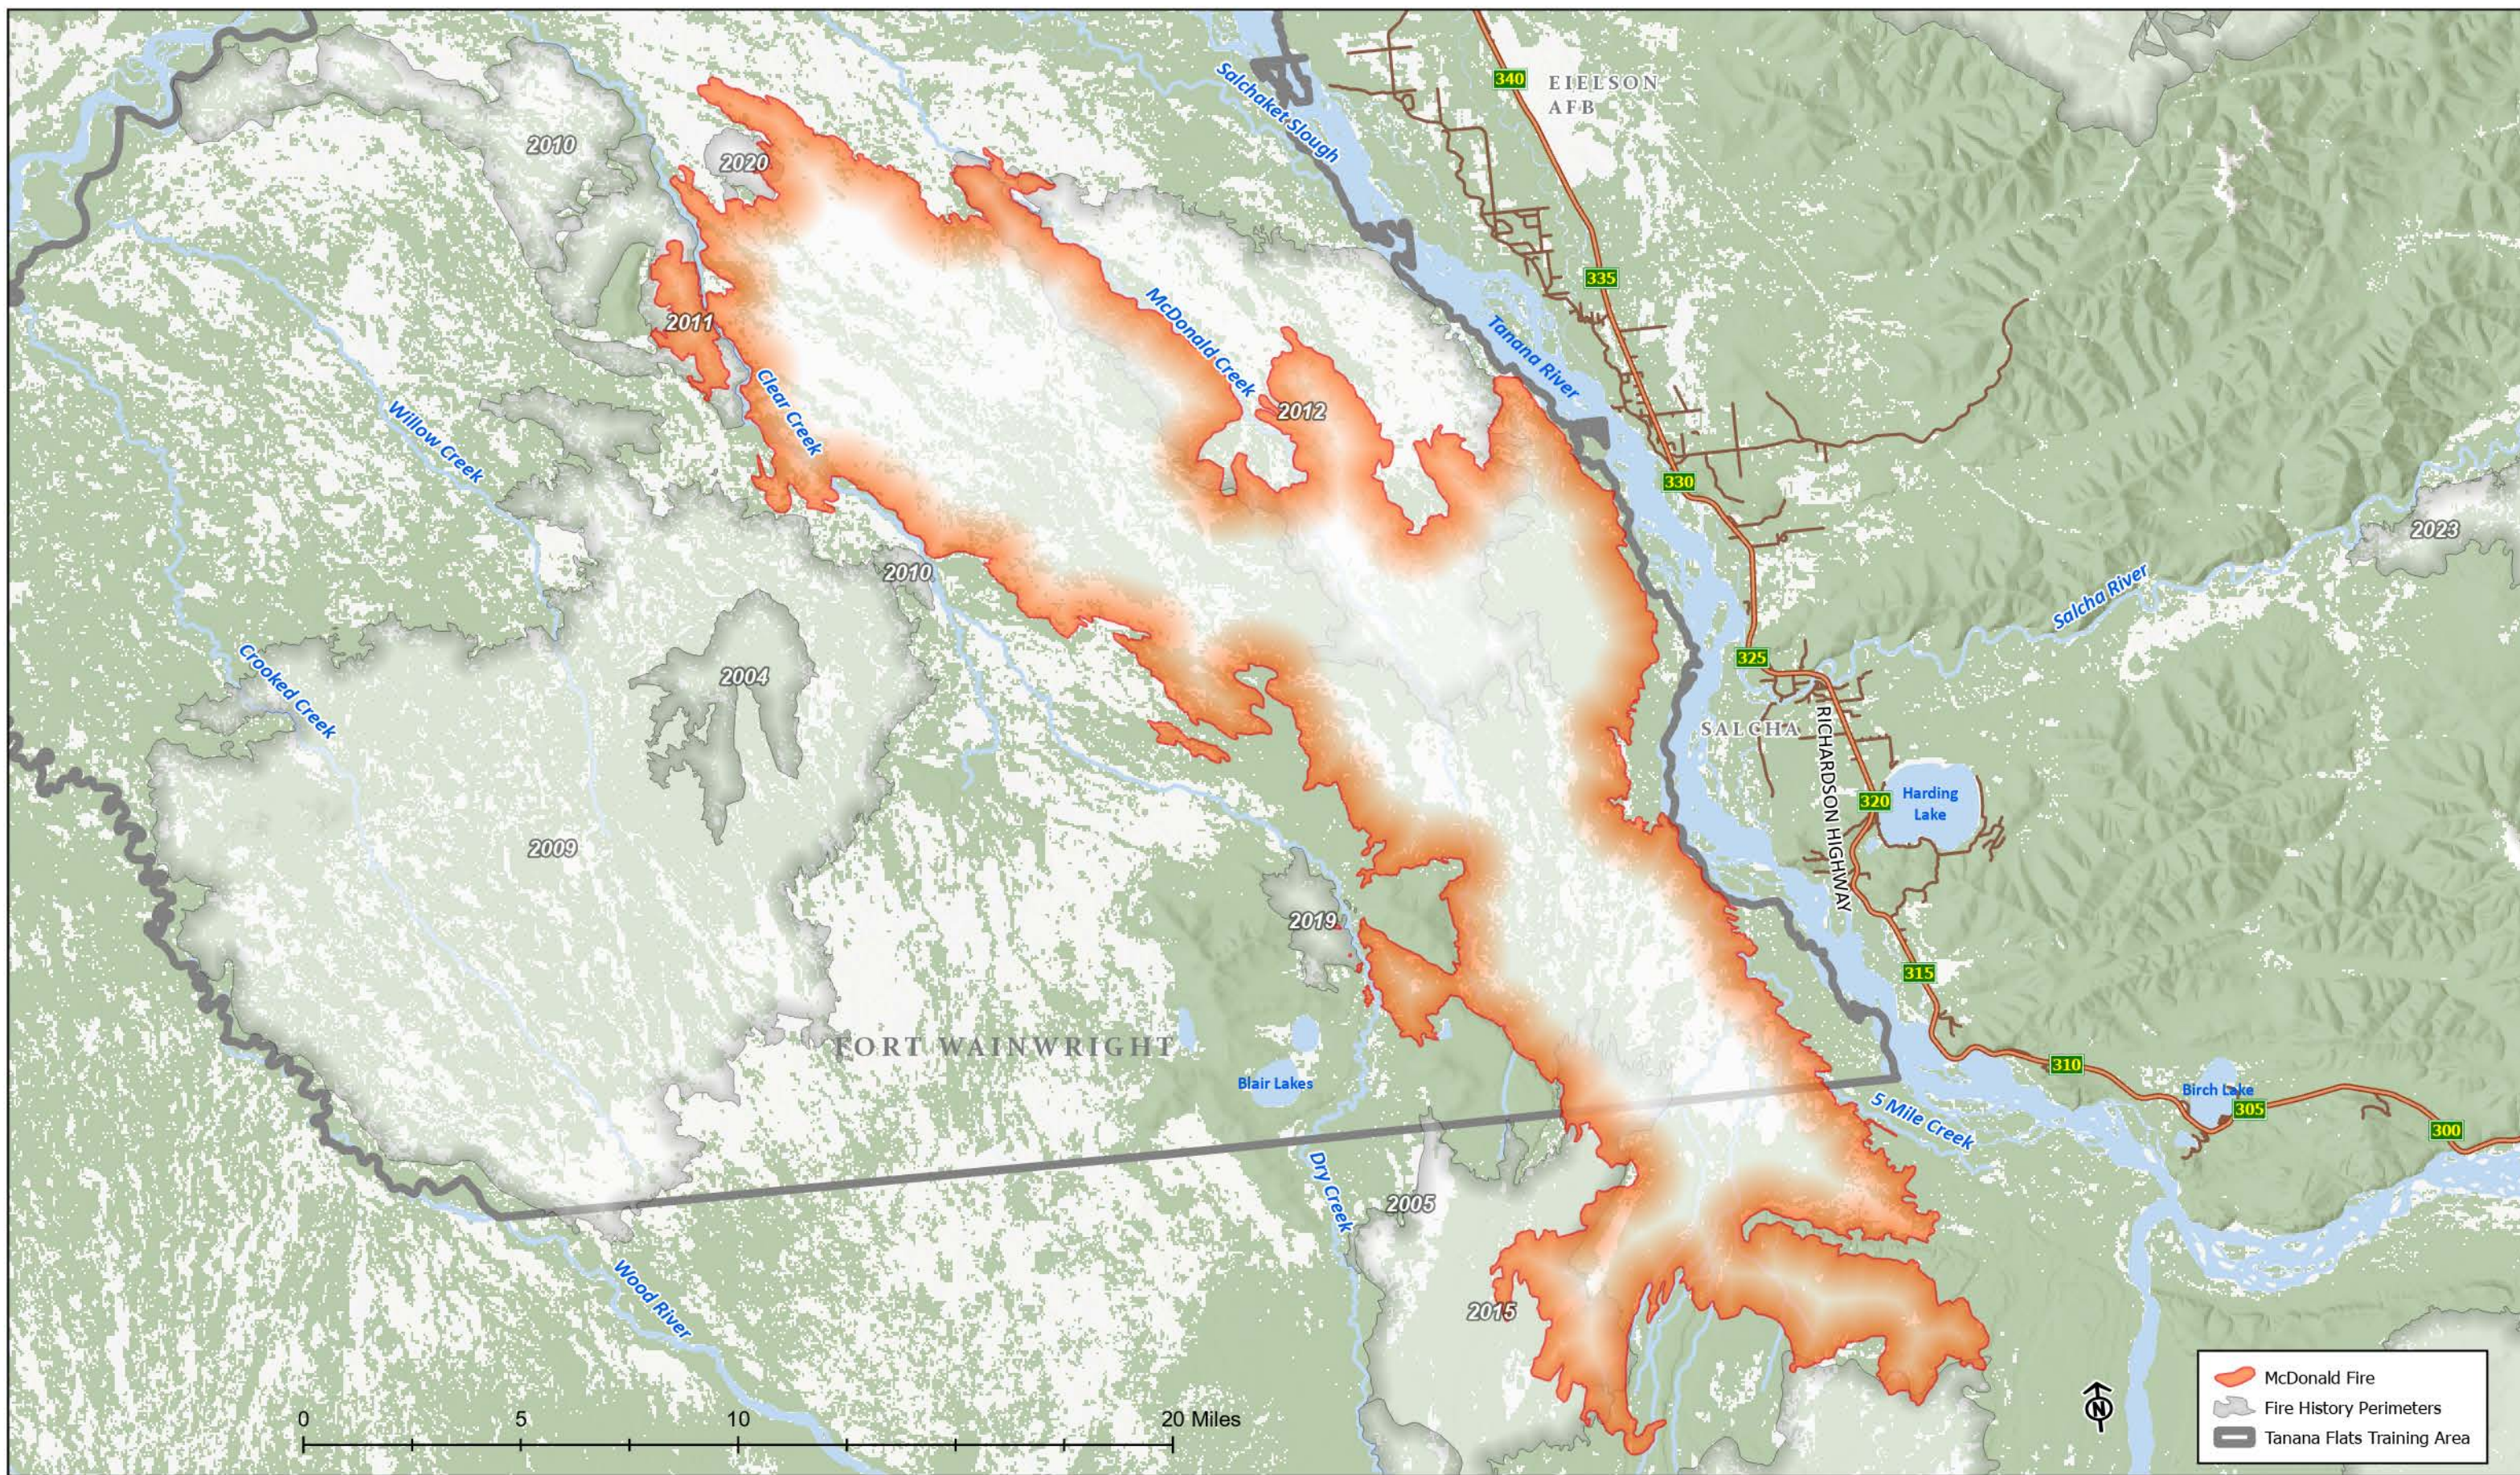

# July 4 - McDonald Fire - Approximately 172,236 acres

-  McDonald Fire
-  Fire History Perimeters
-  Tanana Flats Training Area