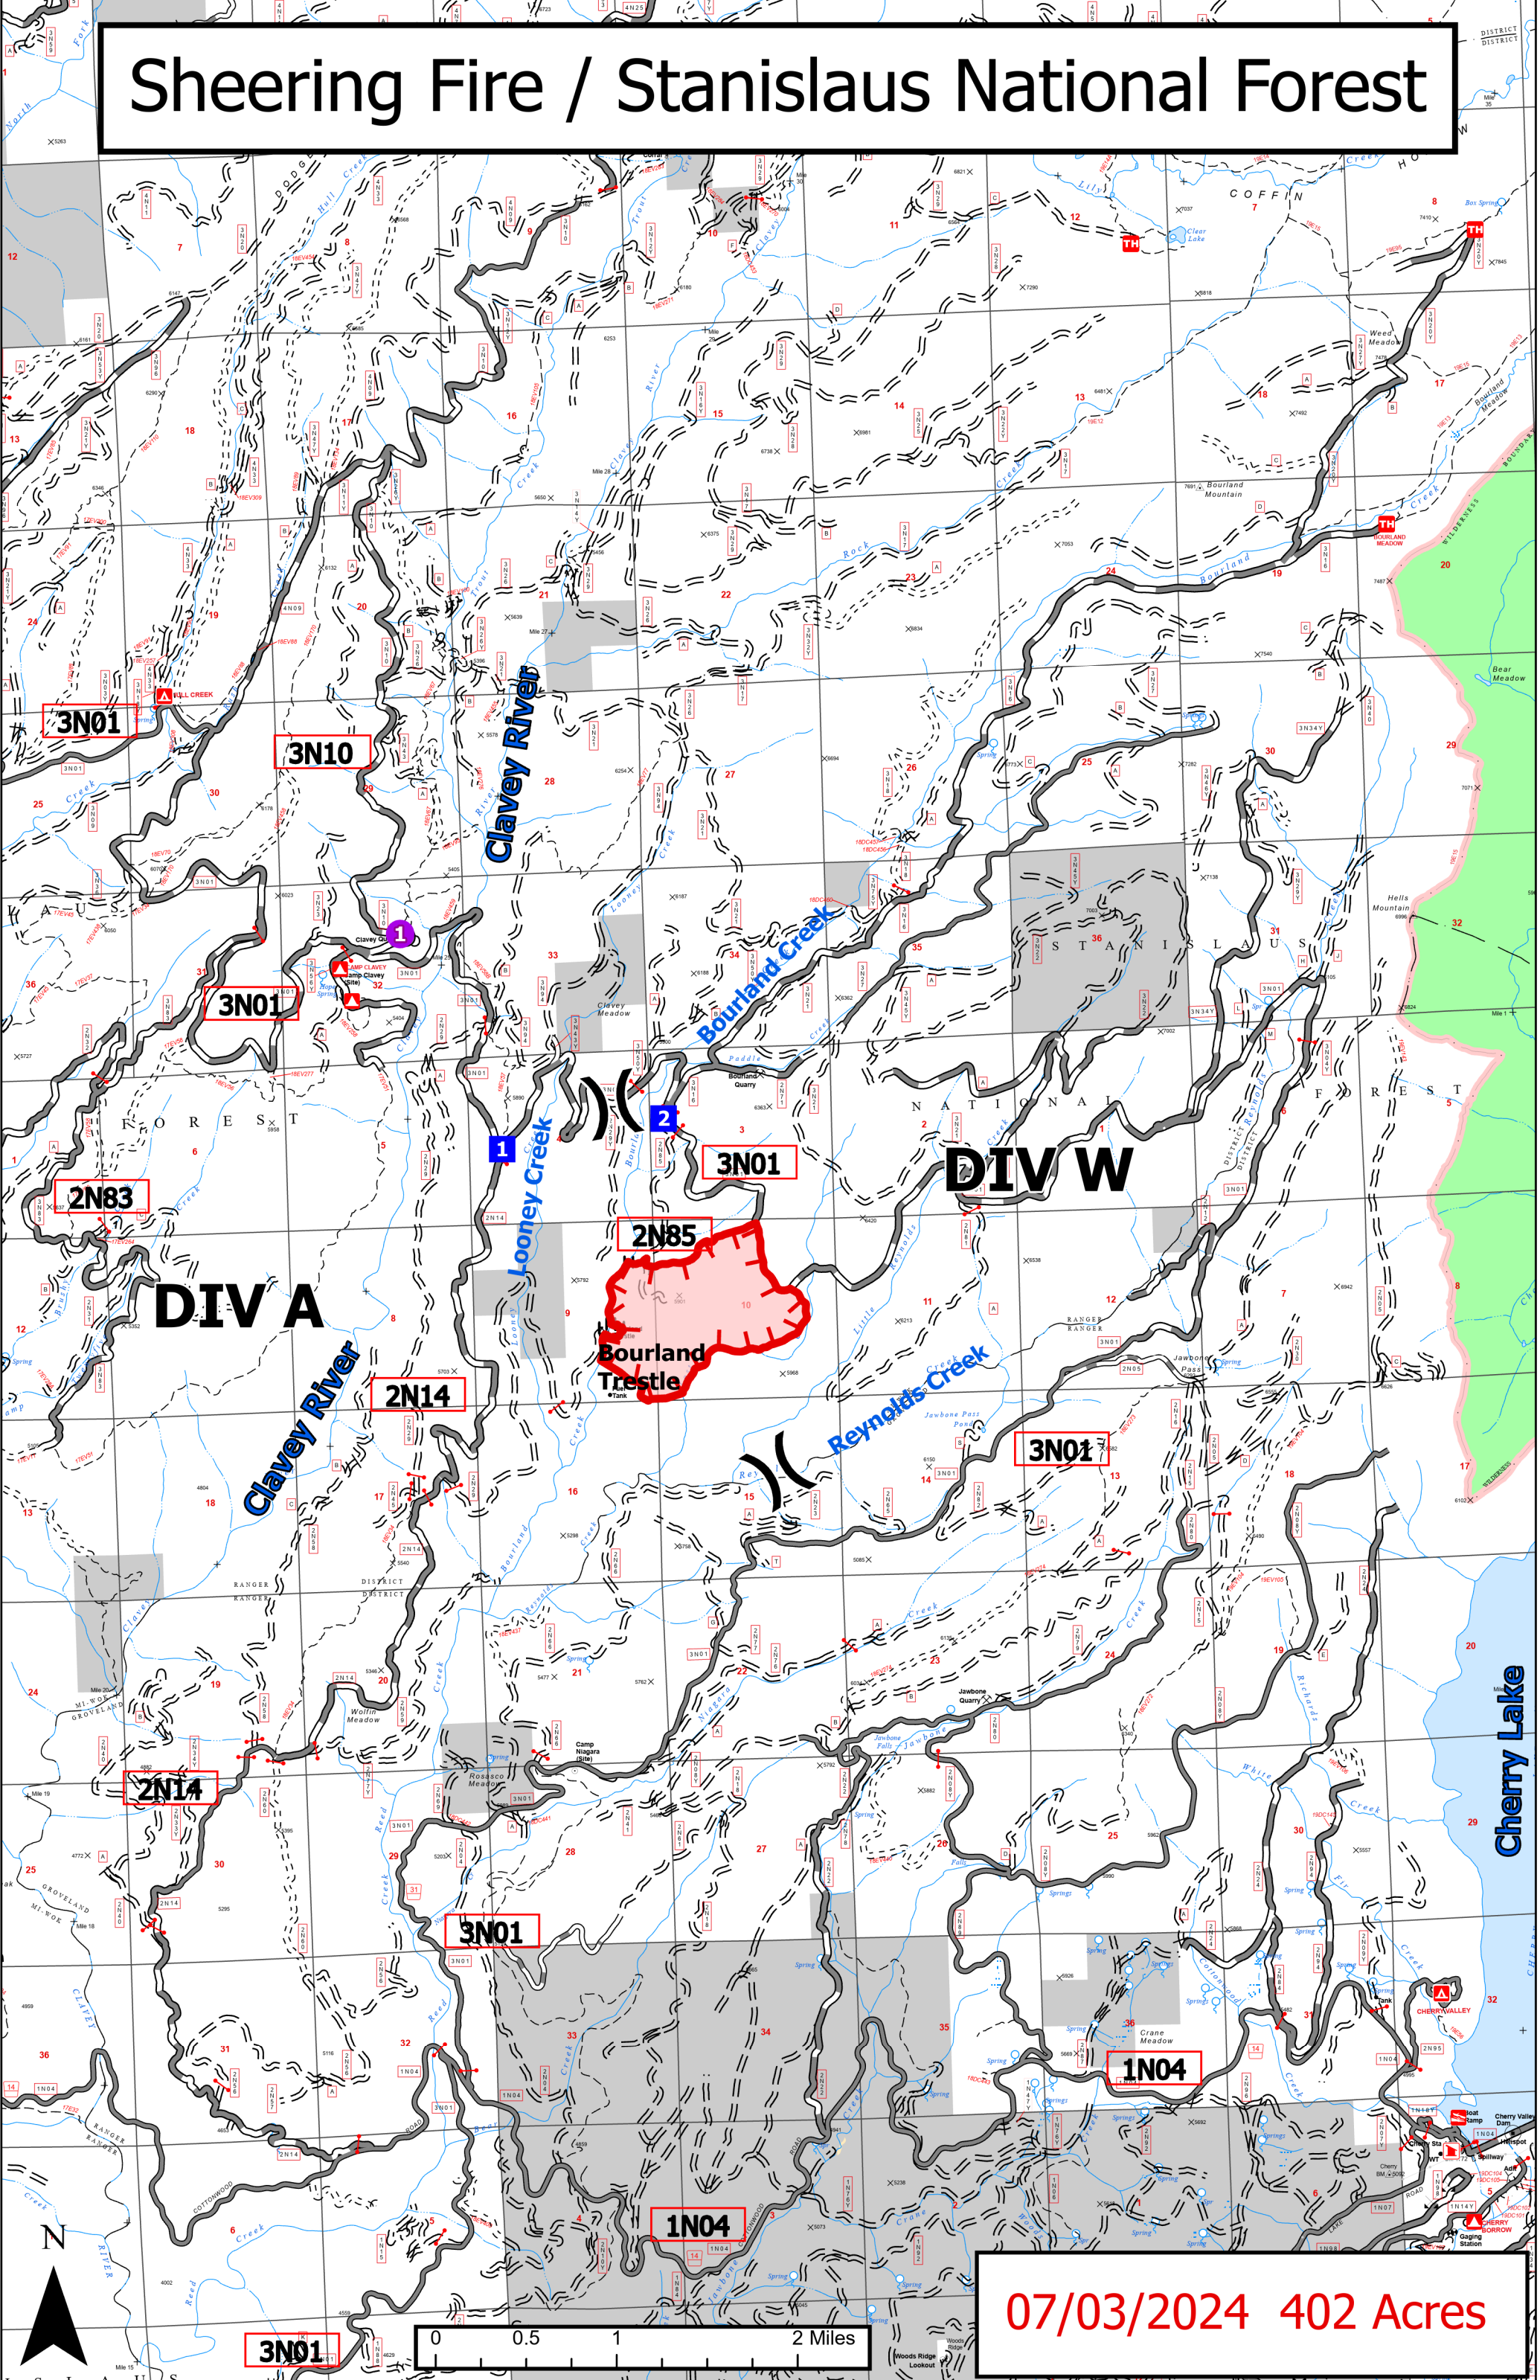

Sheering Fire / Stanislaus National Forest

07/03/2024 402 Acres