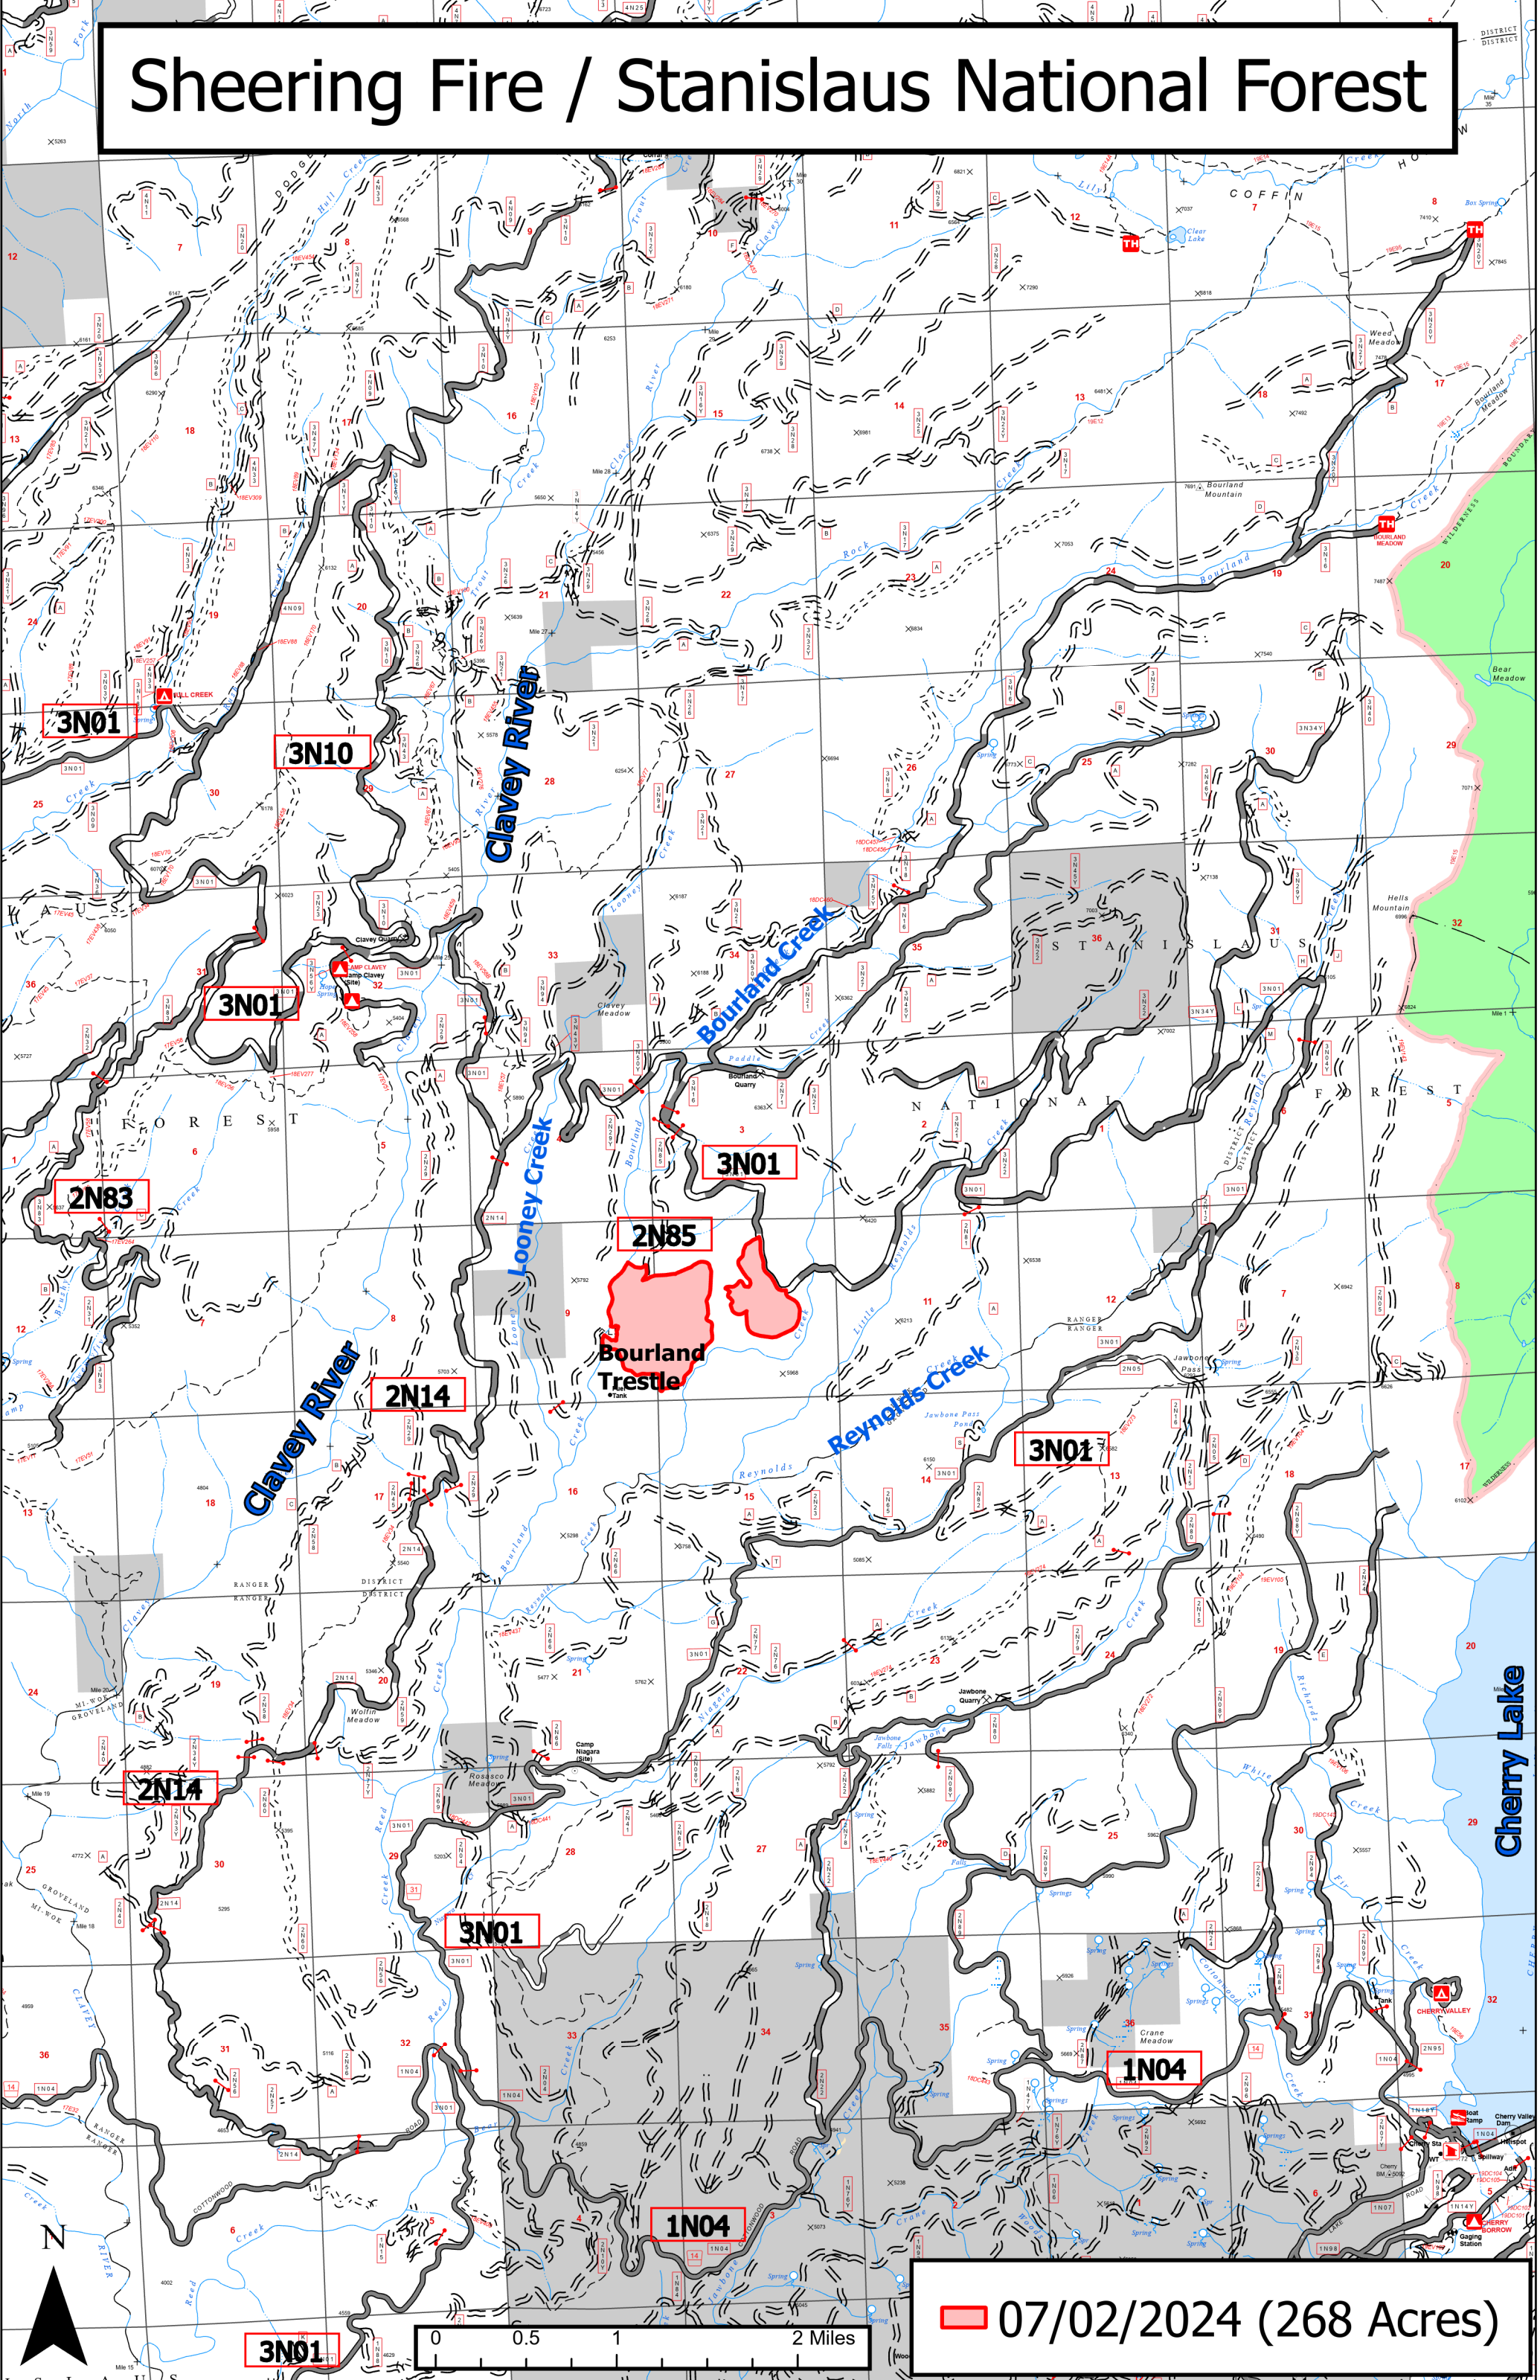

Sheering Fire / Stanislaus National Forest

07/02/2024 (268 Acres)