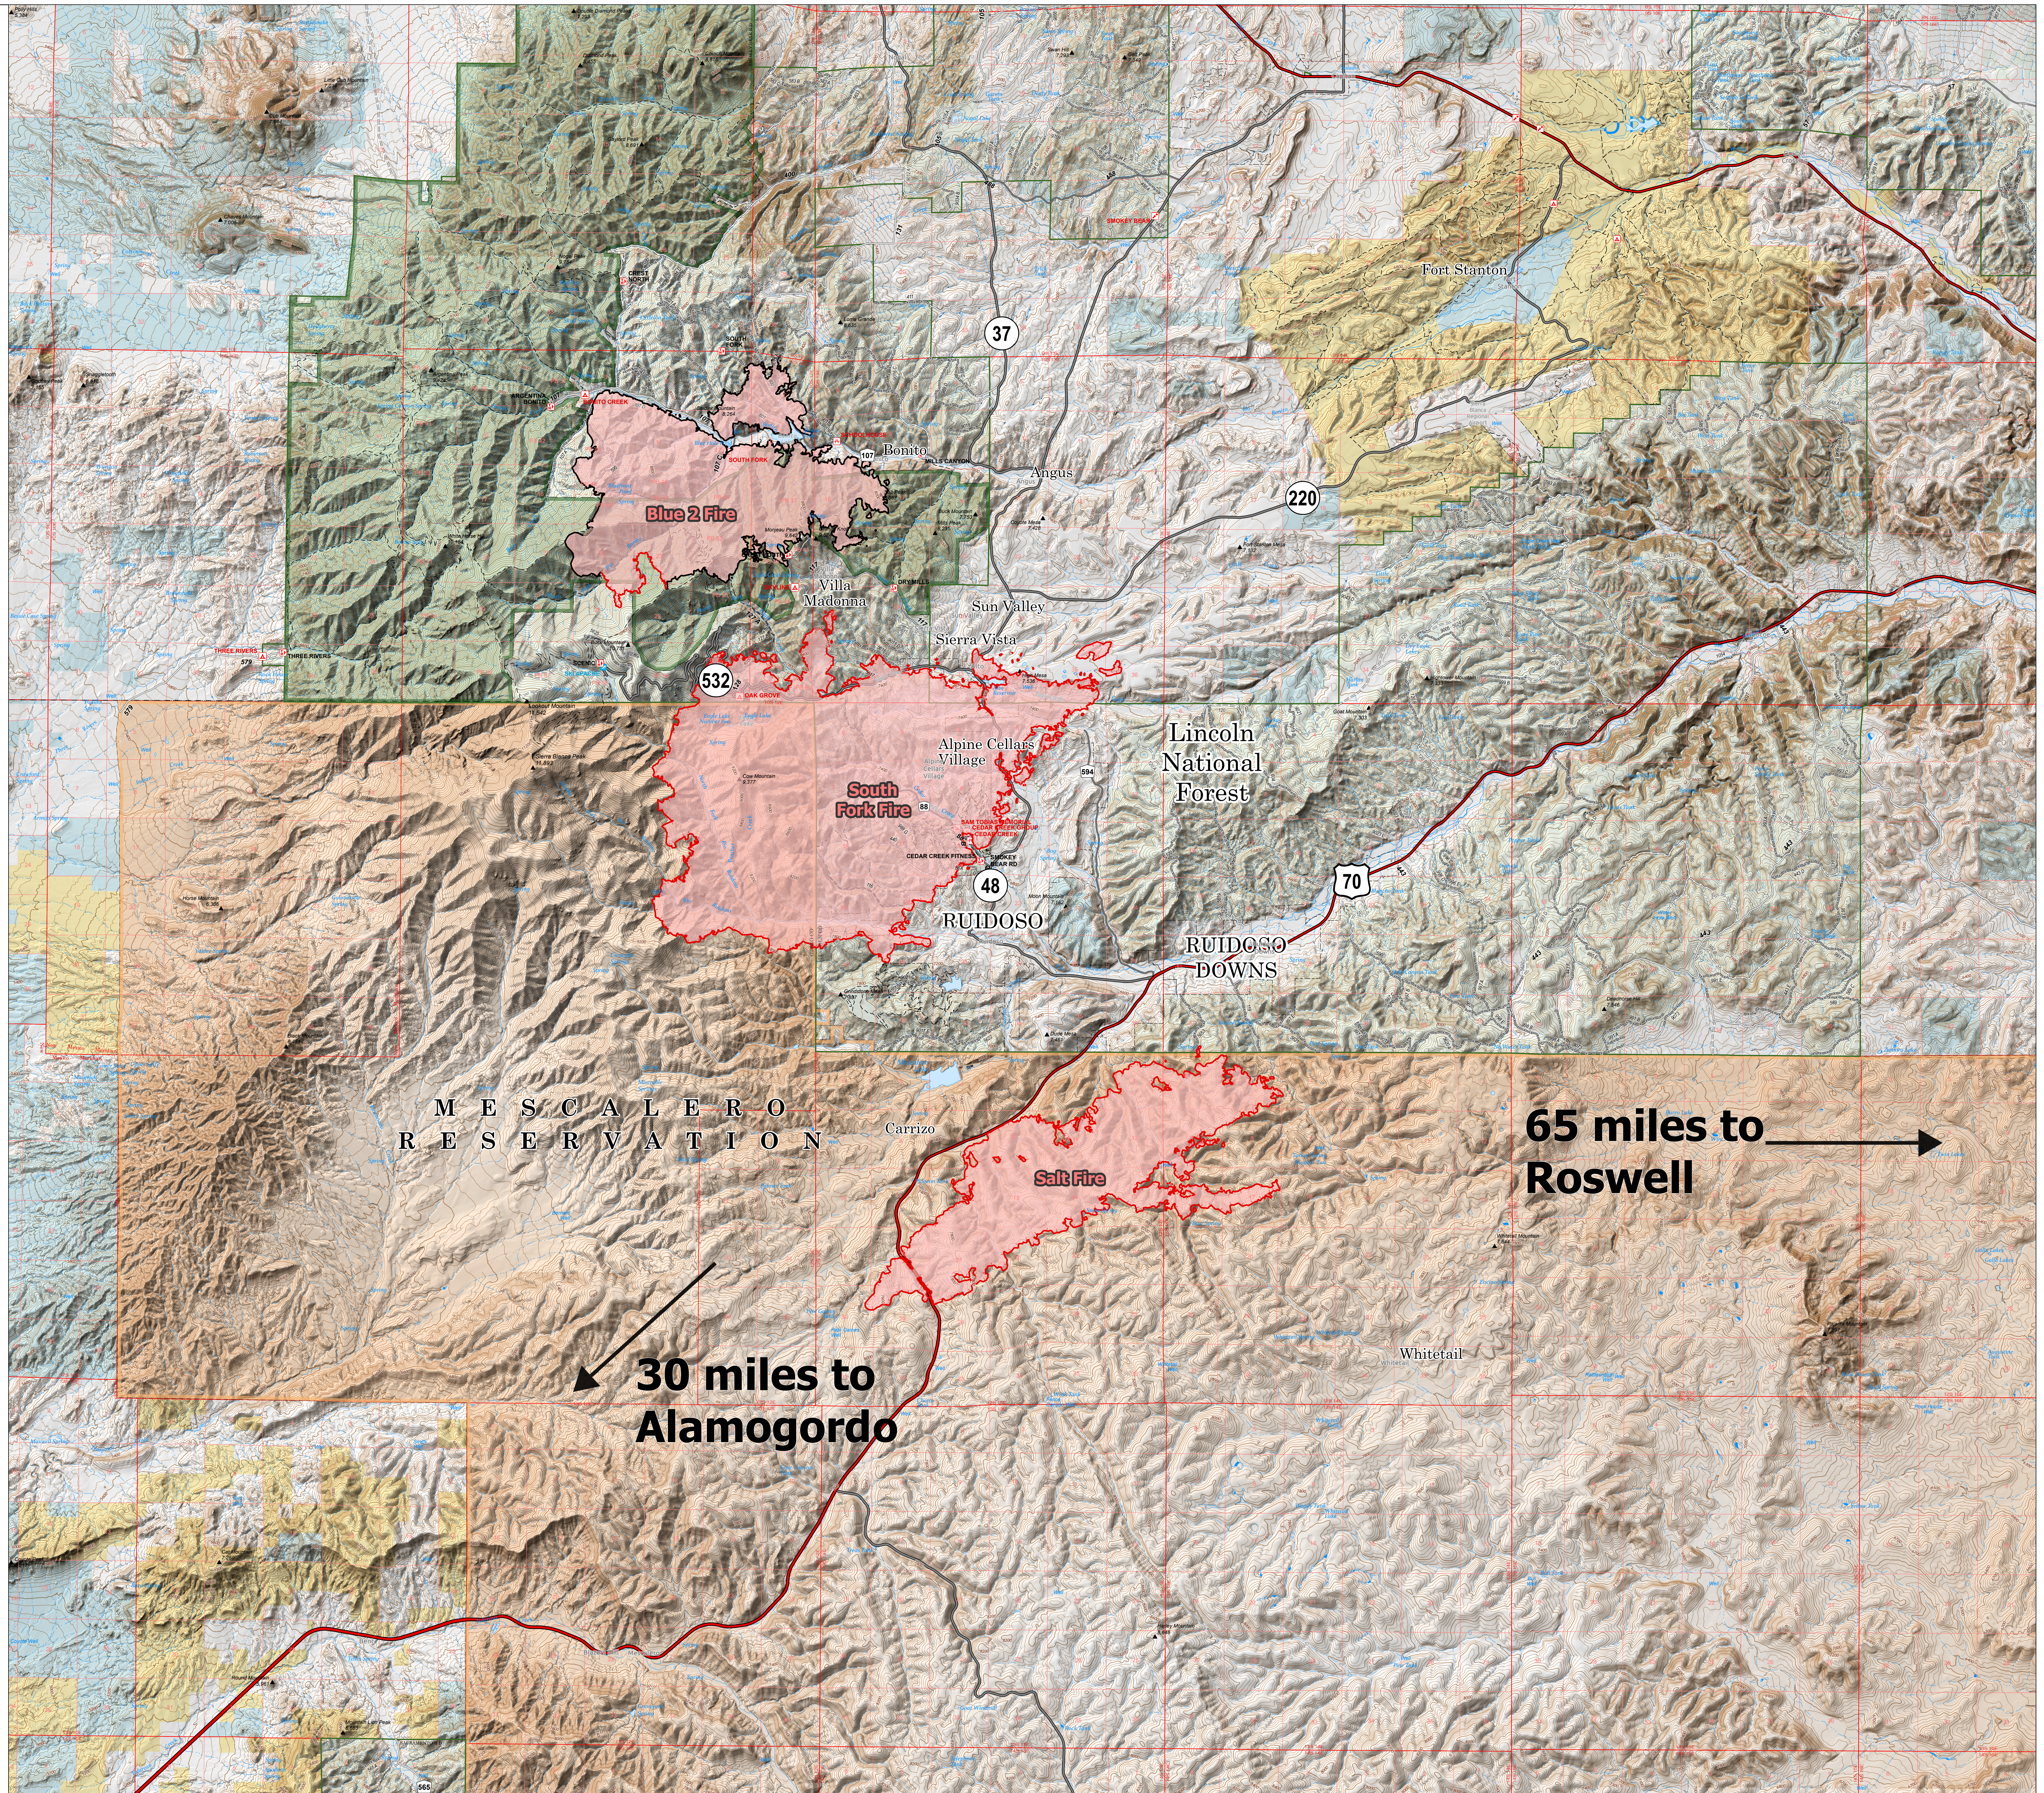

Public Information

6/20/2024 Day
South Fork
NM-MEA-000382
16,335 acres at 6/18/2024 2359hr

Salt
NM-MEA-000385
7,071 acres at 6/18/2024 2359hr

- Wildfire Daily Fire Perimeter
- Contained
- Uncontained
- Primary Highway
- Secondary Highway
- State Road (Dirt)
- Tribal Lands
- USFS Roadless Areas
- USFS Wilderness
- Forest Service Land
- Bureau of Land Management Lands
- State Lands

1:56,667 | SW IMT 5 | 6/19/2024 2227
Acres from IR Acres from IR
North American 1983 Datum, LatLong Grid

M E S Q U E R O
R E S E R V A T I O N

30 miles to
Alamogordo

65 miles to
Roswell