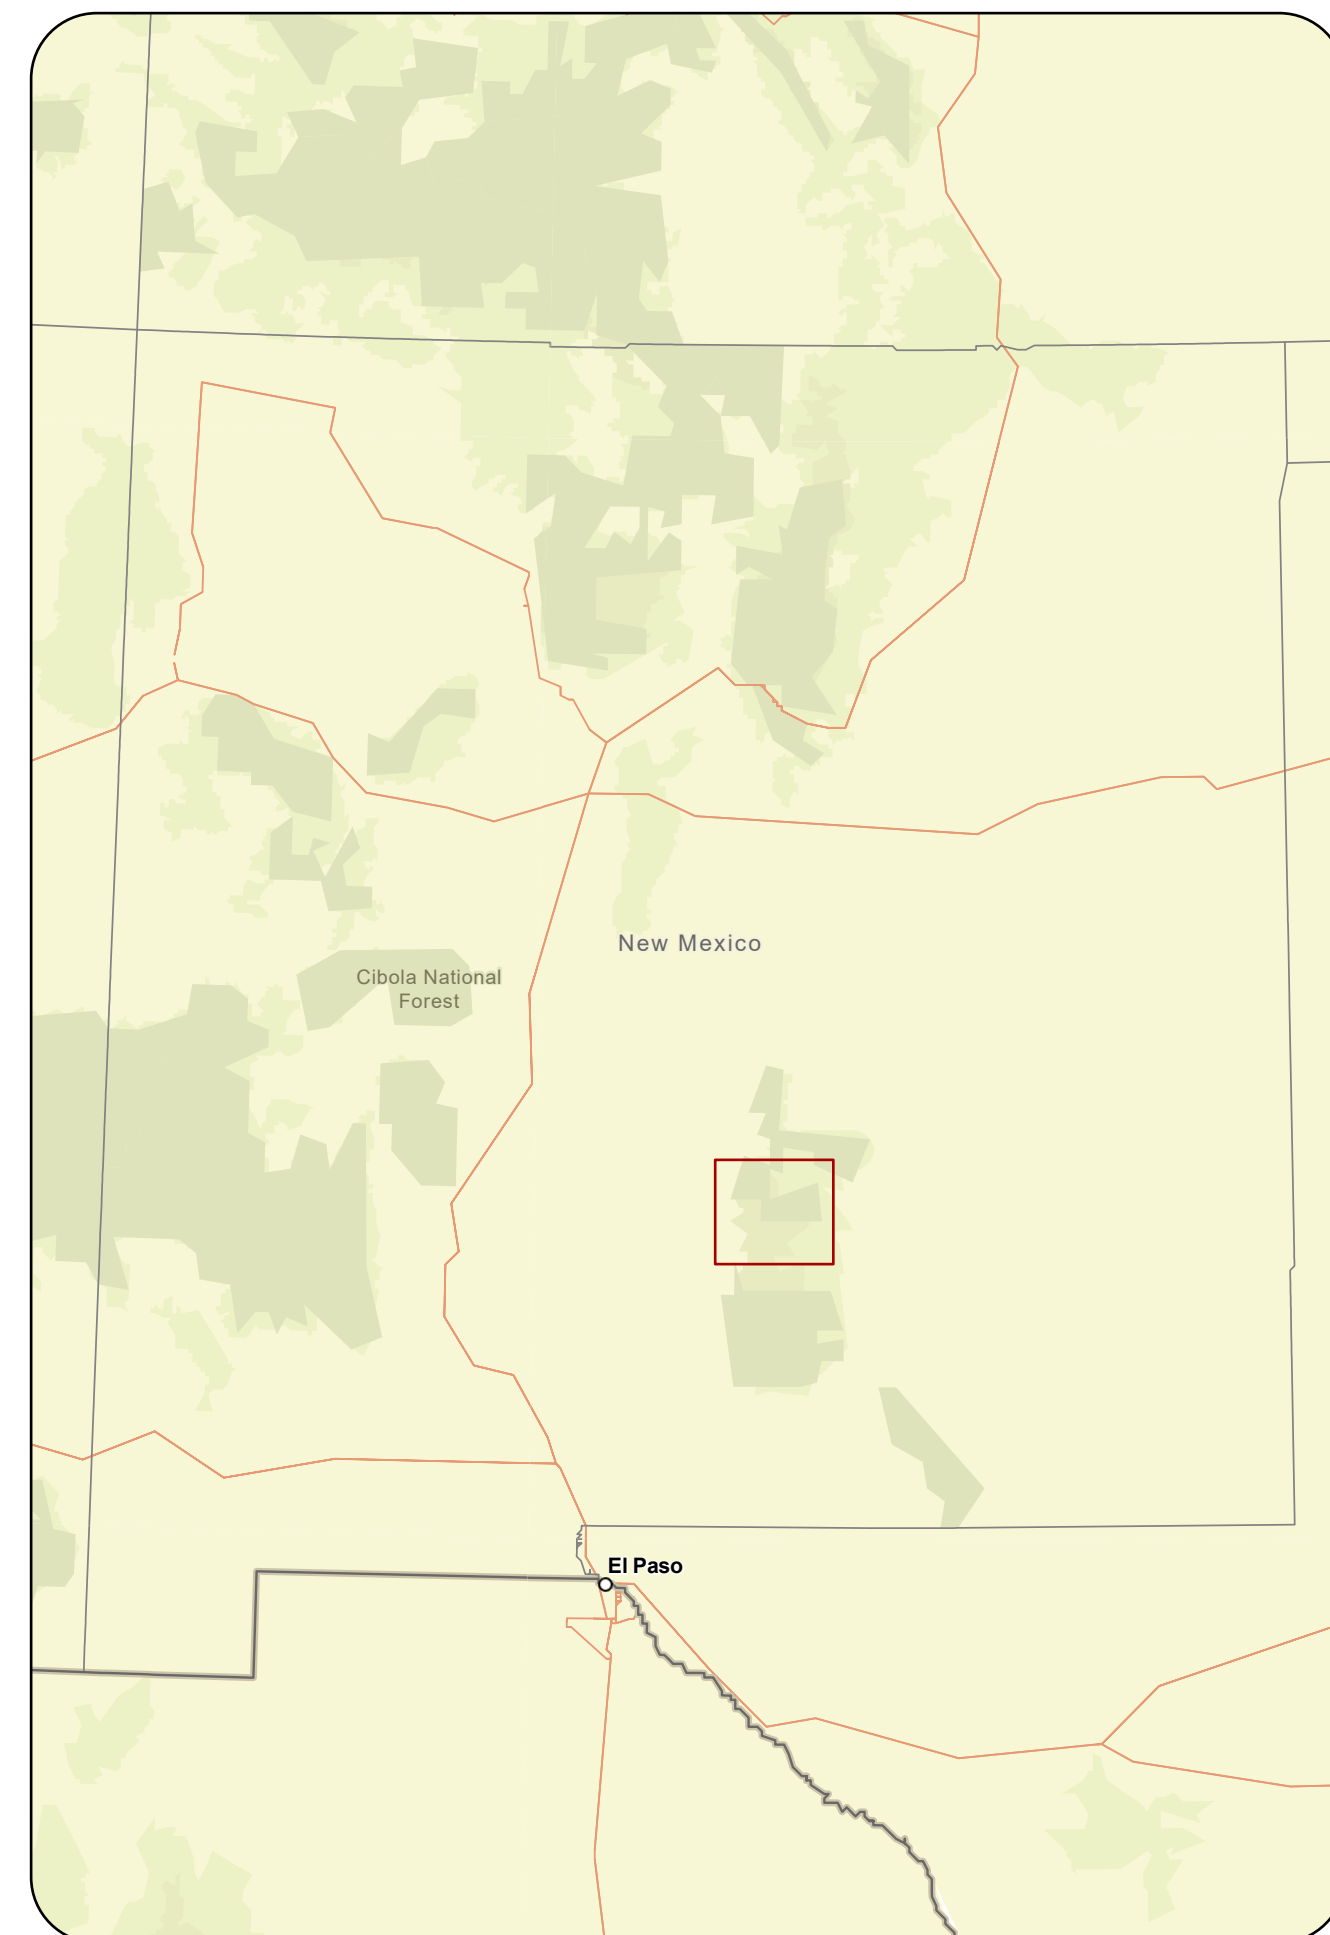

Public Information

6/20/2024 Day
South Fork
NM-MEA-000382
16,335 acres at 6/18/2024 2359hr

Salt
NM-MEA-000385
7,071 acres at 6/18/2024 2359hr

- Wildfire Daily Fire Perimeter
- Contained
- Uncontained
- Primary Highway
- Secondary Highway
- State Road (Dirt)
- Tribal Lands
- USFS Roadless Areas
- USFS Wilderness
- Forest Service Land
- Bureau of Land Management Lands
- State Lands

1:56,667 | SW IMT 5 | 6/19/2024 2227
Acres from IR Acres from IR
North American 1983 Datum, LatLong Grid

M E S Q U E R O
R E S E R V A T I O N

30 miles to
Alamogordo

65 miles to
Roswell