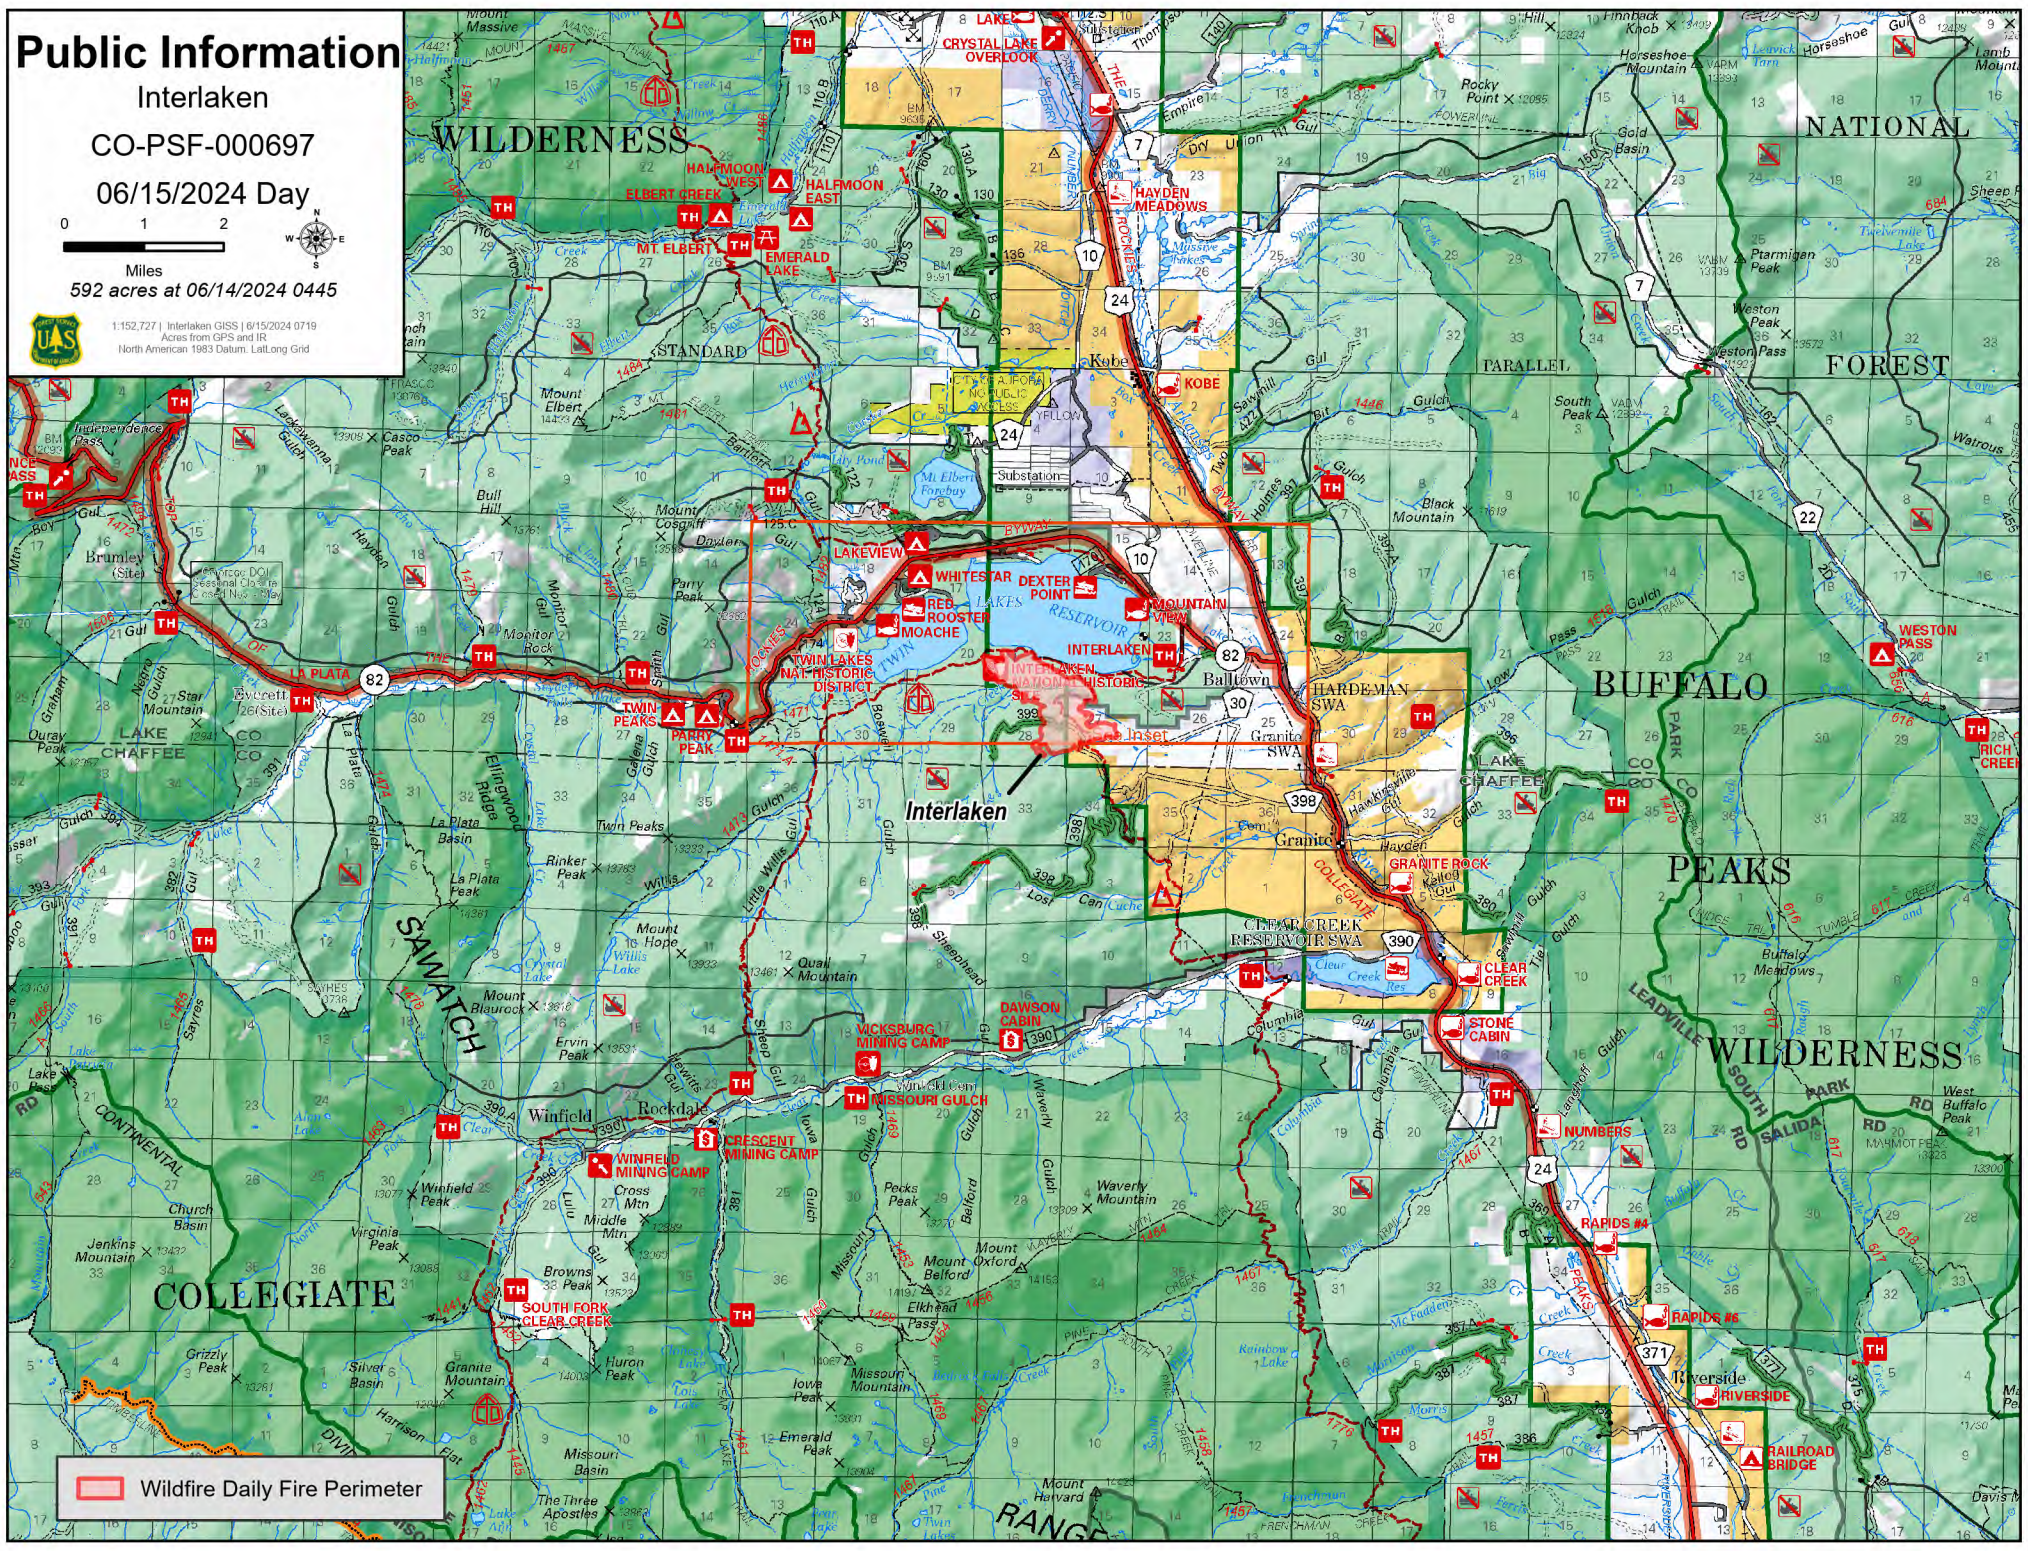

Public Information

Interlaken

CO-PSF-000697

06/15/2024 Day

592 acres at 06/14/2024 0445

Wildfire Daily Fire Perimeter