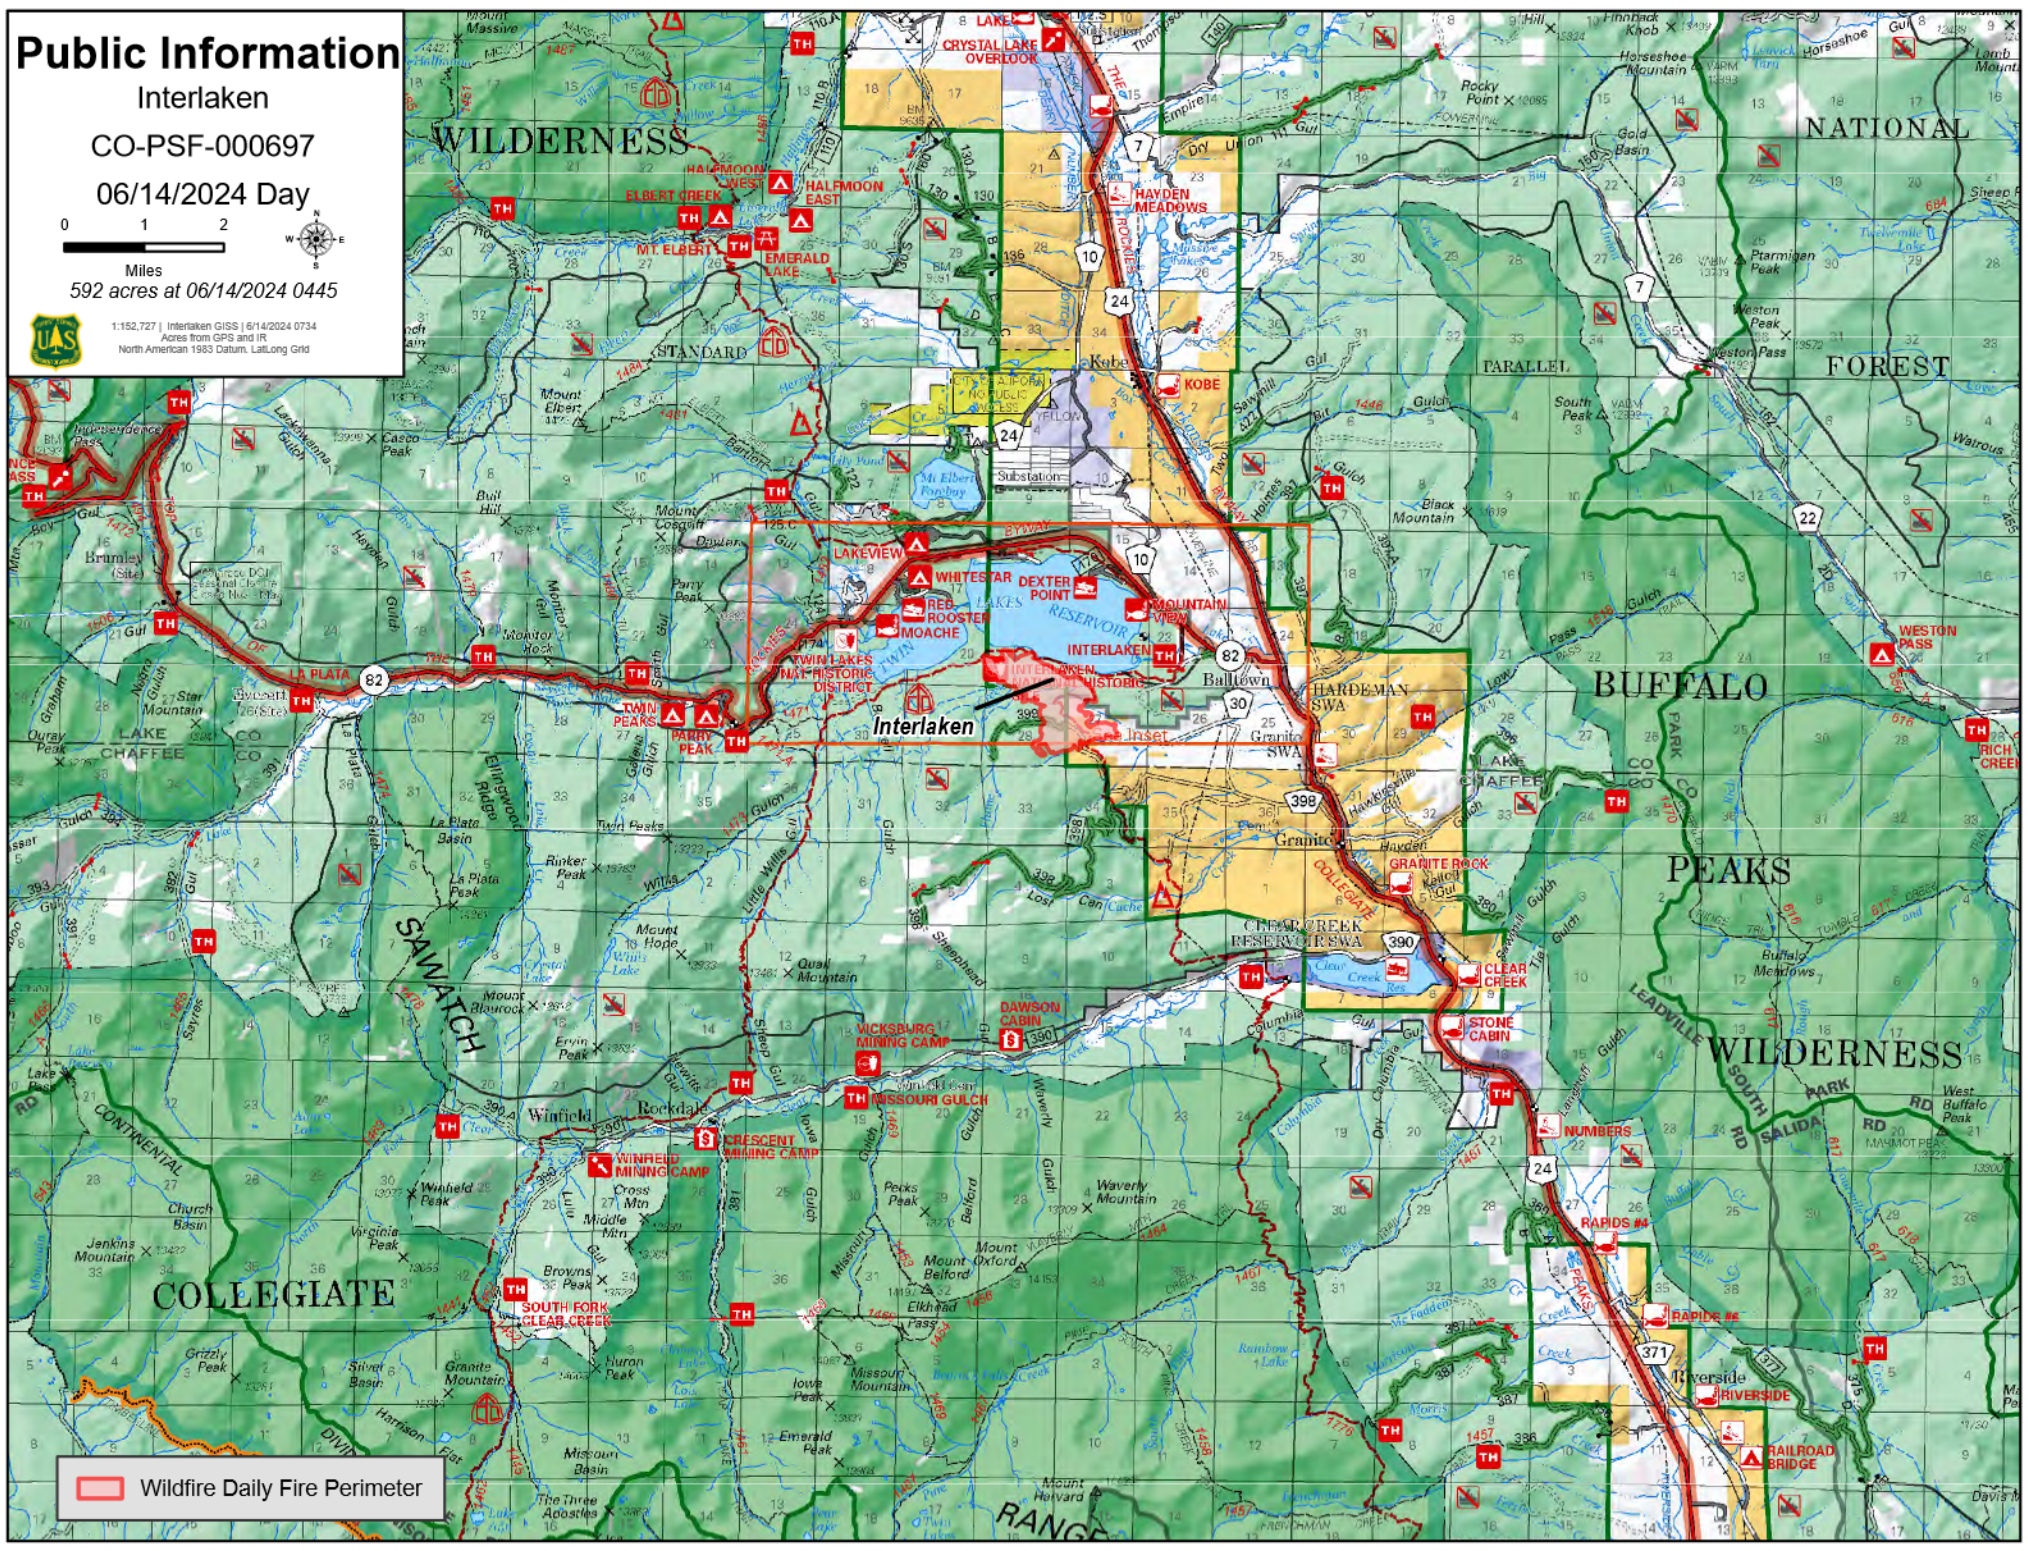

Public Information

Interlaken

CO-PSF-000697

06/14/2024 Day

0 1 2 Miles
592 acres at 06/14/2024 0445

Wildfire Daily Fire Perimeter