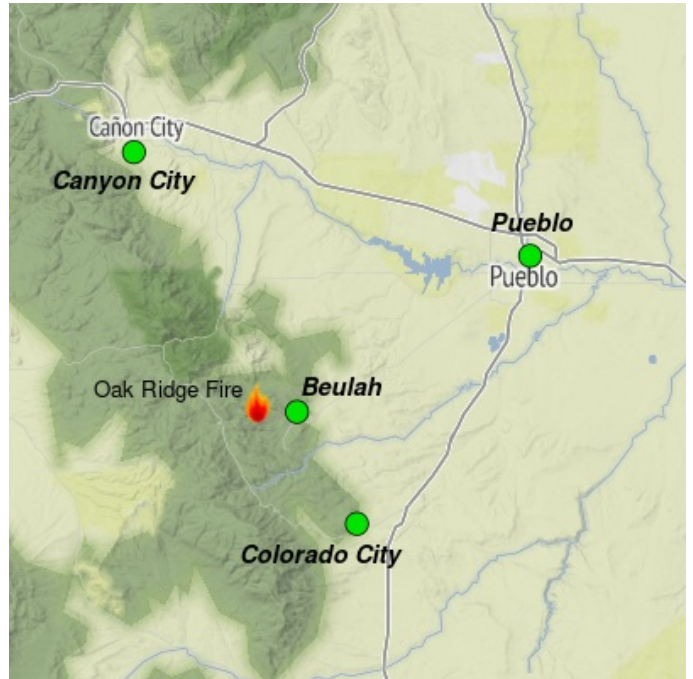

Smoke Outlook

South-Central Colorado Oak Ridge Fire

6/30 - 7/01

Issued by Wildland Fire Air Quality Response Program on June 30, 2024 at 08:02 AM MDT

Fire

The Oak Ridge fire is at 1190 acres with 0 percent containment. The fire did increase in size yesterday by 19 acres. It still remains three miles northwest of Beulah. [Oak Ridge Fire Update](#)

Smoke

With weather changes we will see GOOD air quality in the Beulah area today into Monday. Showers and thunderstorms remain possible this afternoon, which can produce erratic, and gusty winds in the forecast area. The fire received rain late yesterday into the early mornings that will greatly reduce smoke in the area. With continued cloud cover and moisture today we will see little to no smoke in Beulah. Canyon City, Westcliffe, Wetmore, Pueblo, and Colorado City will have good air quality today.