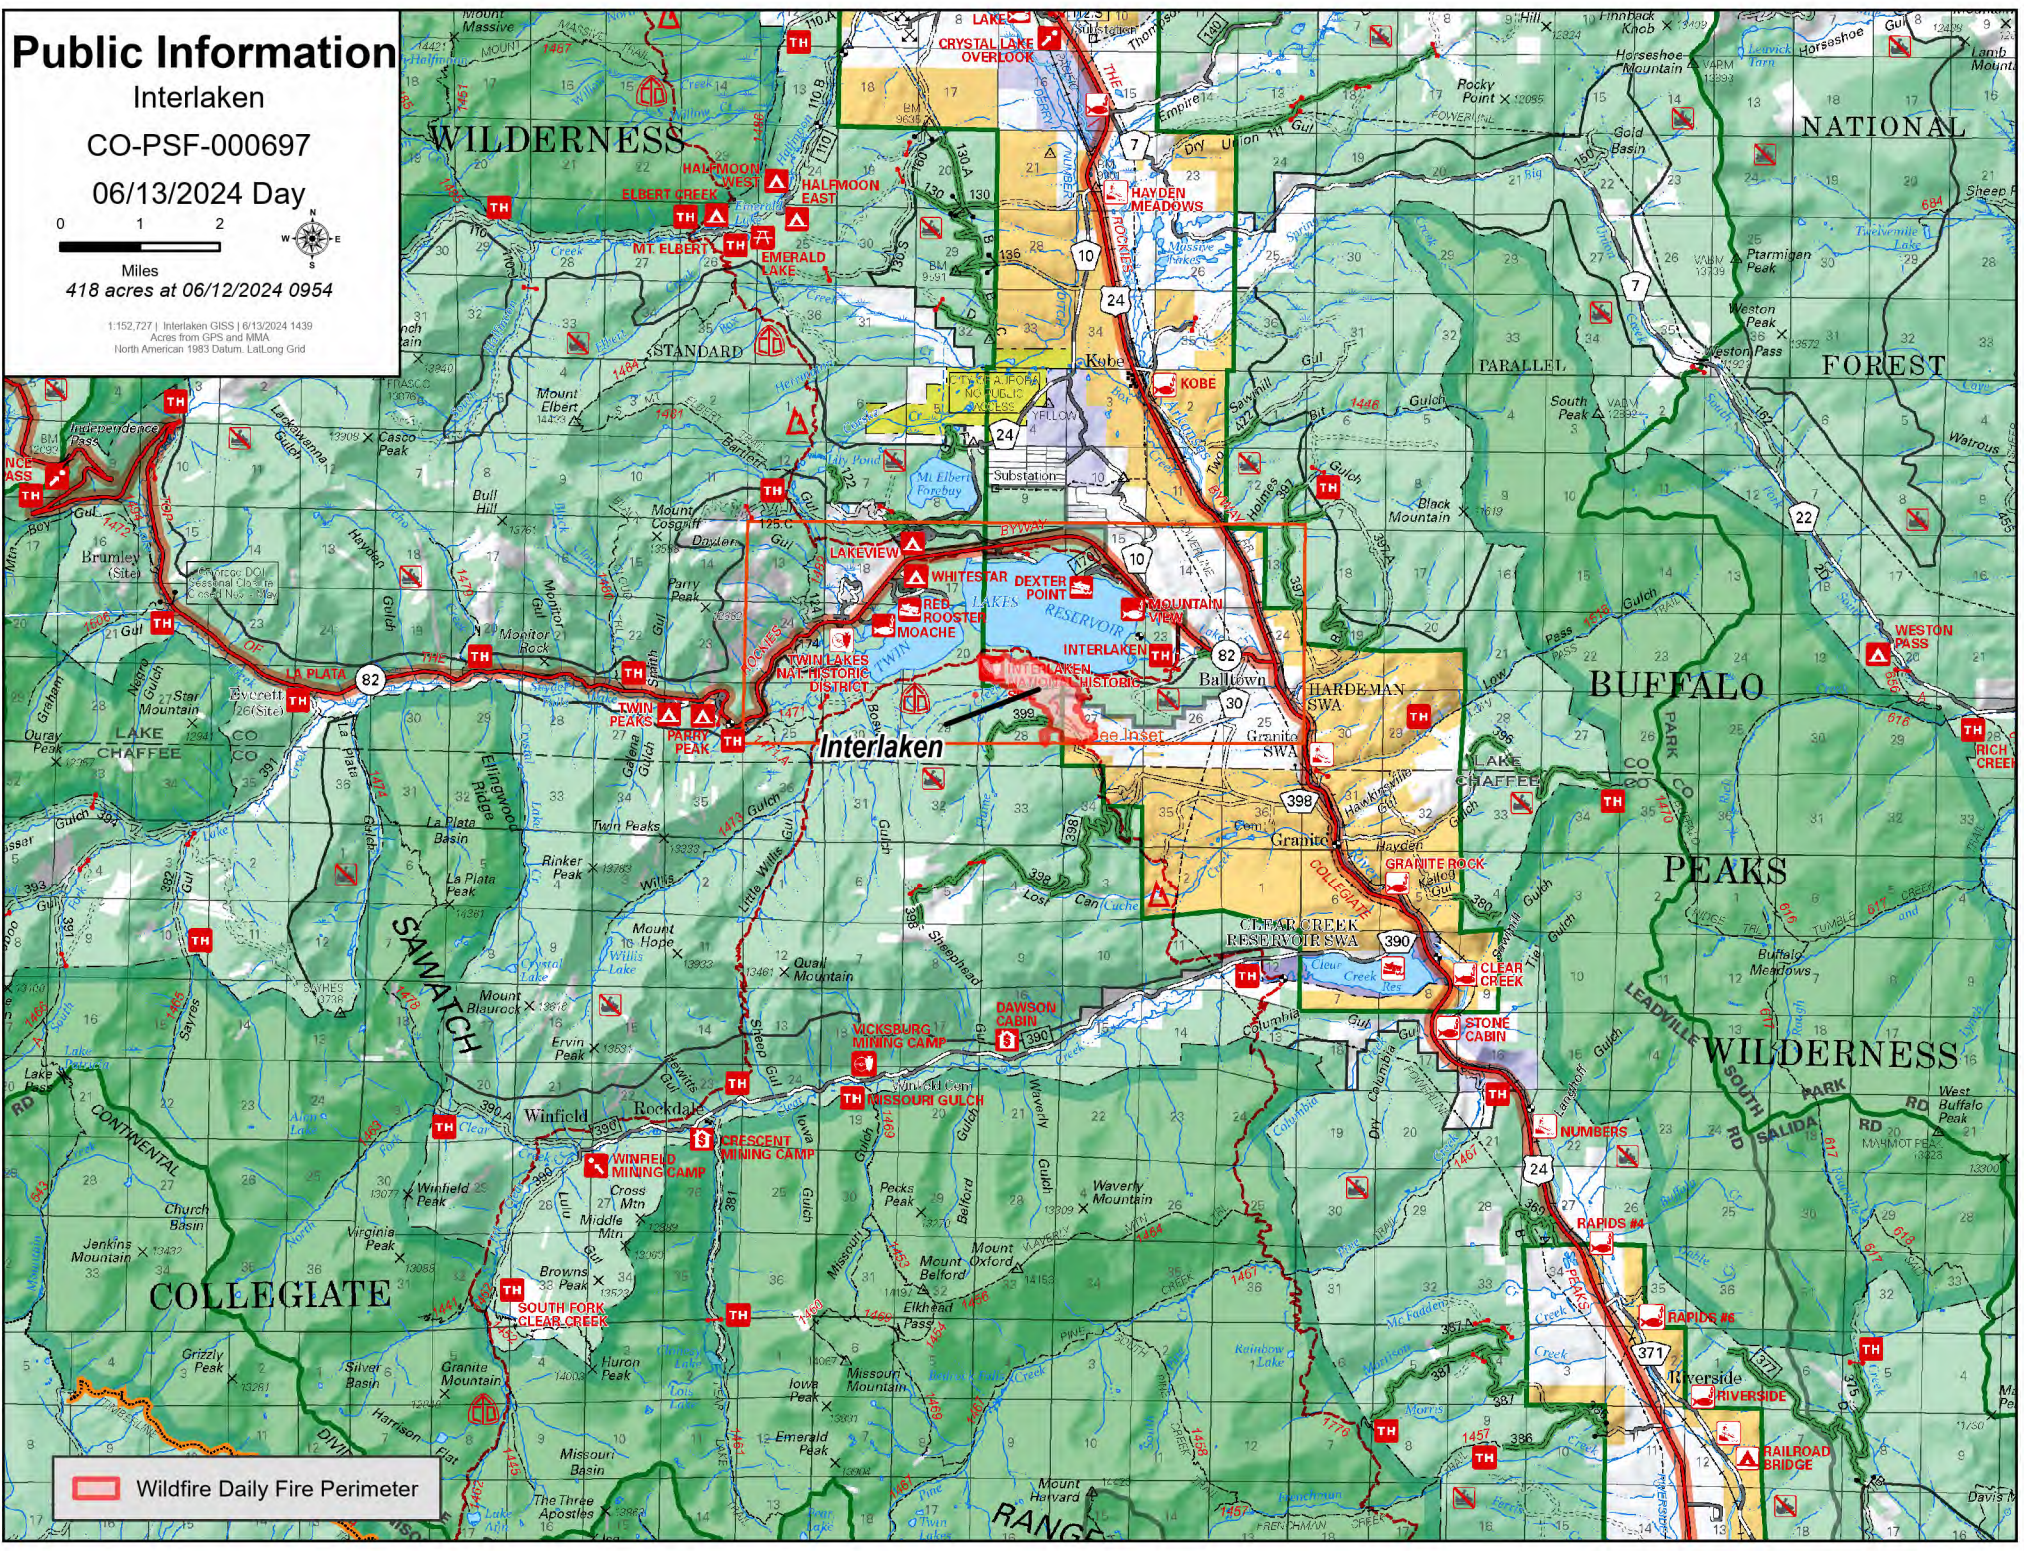

Public Information

Interlaken

CO-PSF-000697

06/13/2024 Day

0 1 2
Miles
418 acres at 06/12/2024 0954

Wildfire Daily Fire Perimeter