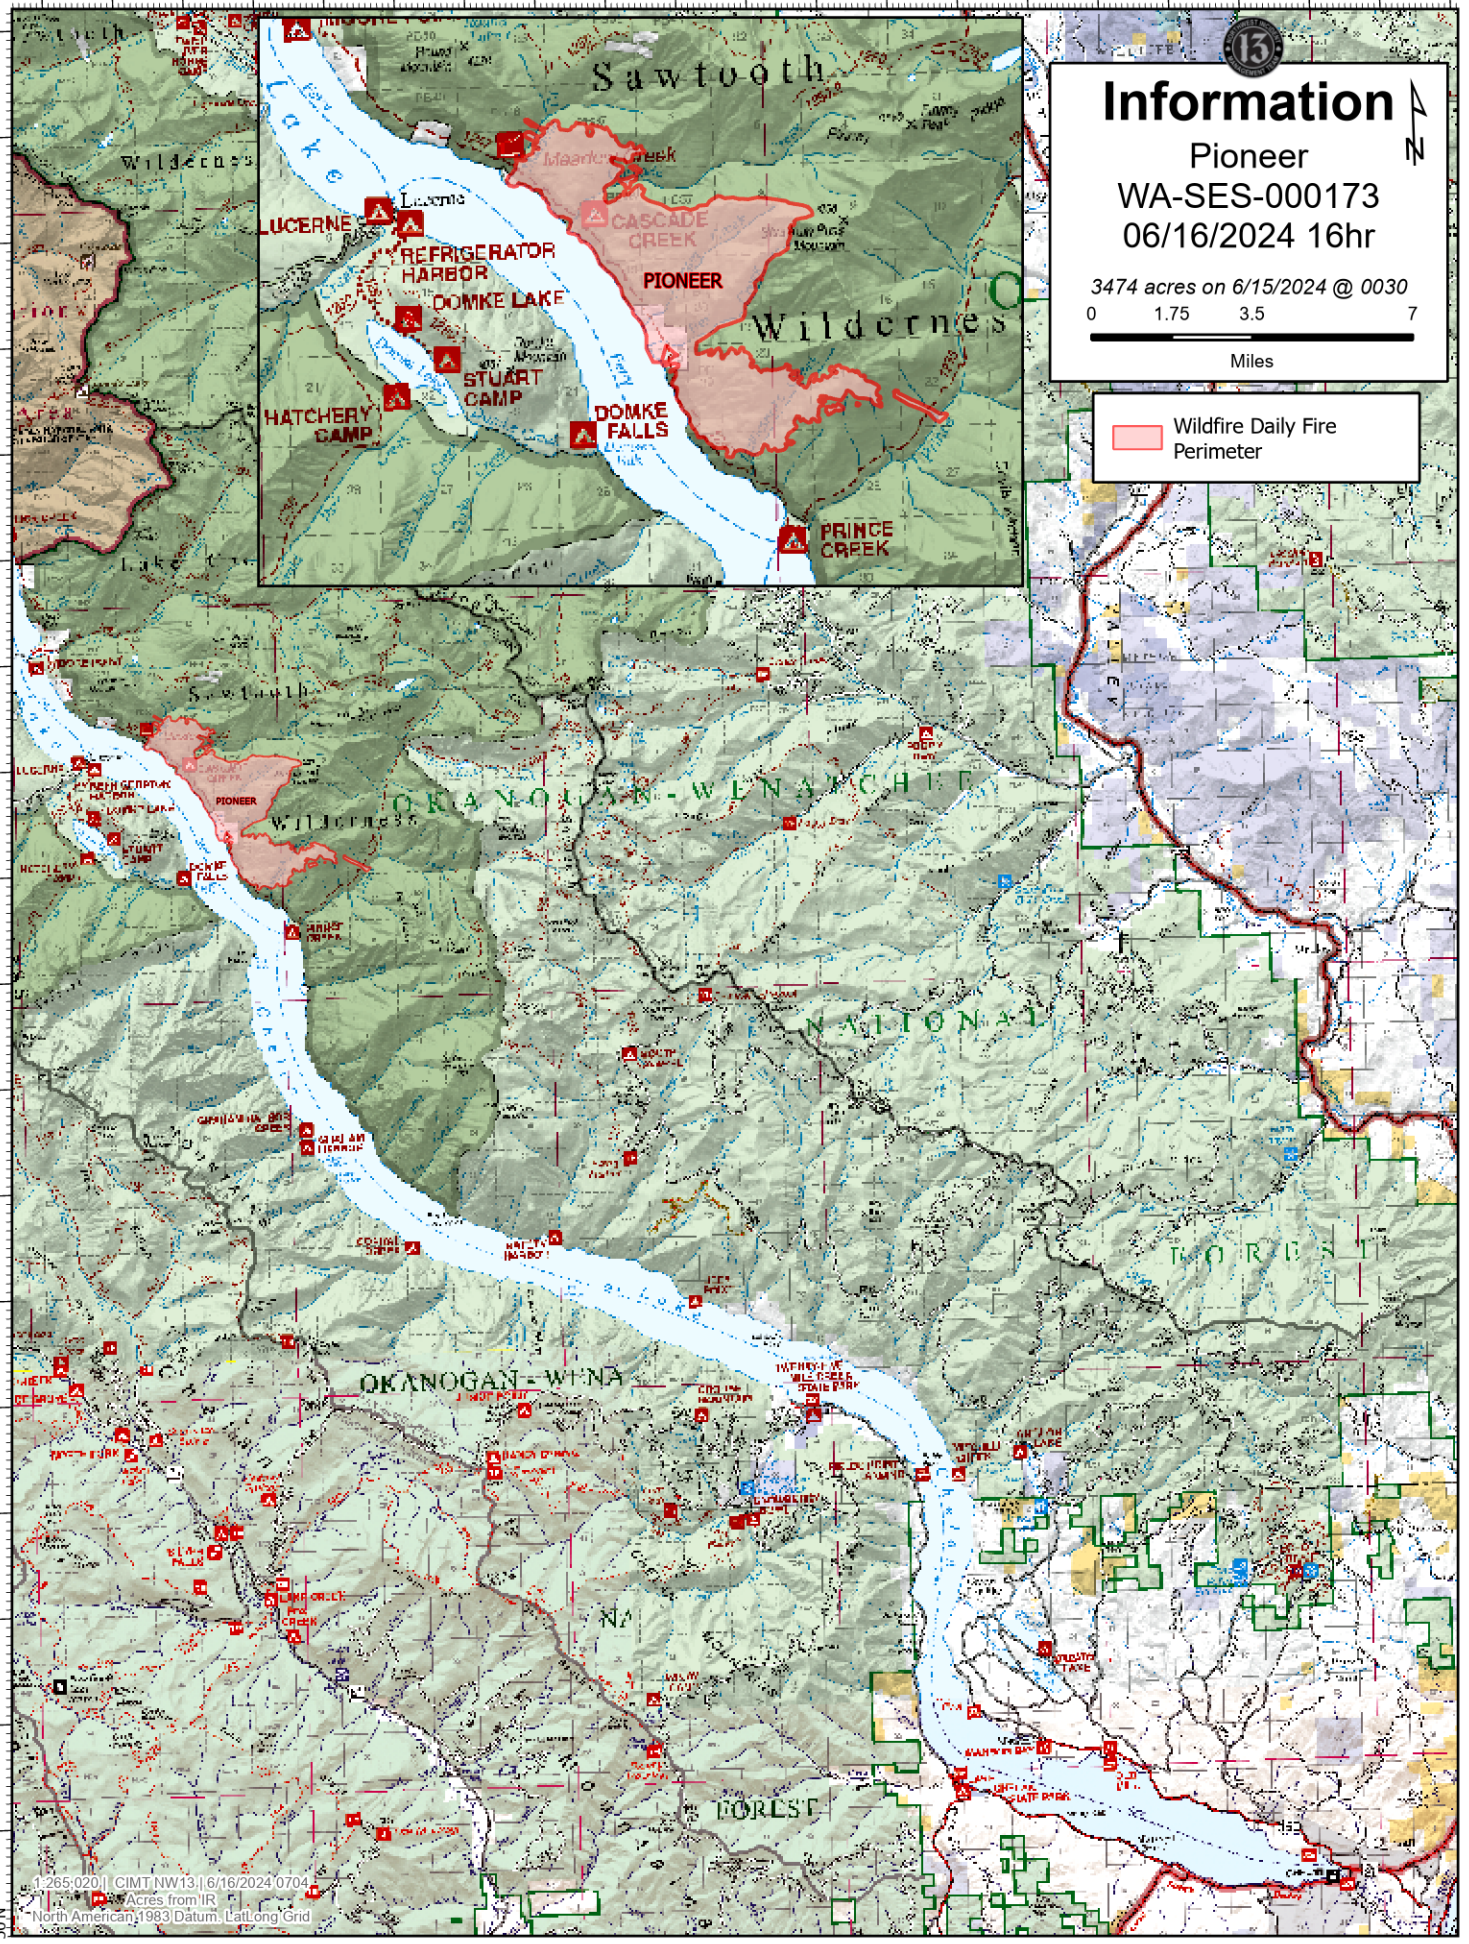

120°30'W 120°20'W 120°10'W 120°W

48°20'N

48°10'N

48°N

47°50'N

Information

Pioneer
WA-SES-000173
06/16/2024 16hr

3474 acres on 6/15/2024 @ 0030

Wildfire Daily Fire Perimeter

1265-020 | CIMT NW13 | 6/16/2024 0704
Acres from IIR
North American 1983 Datum, UTM Long Grid