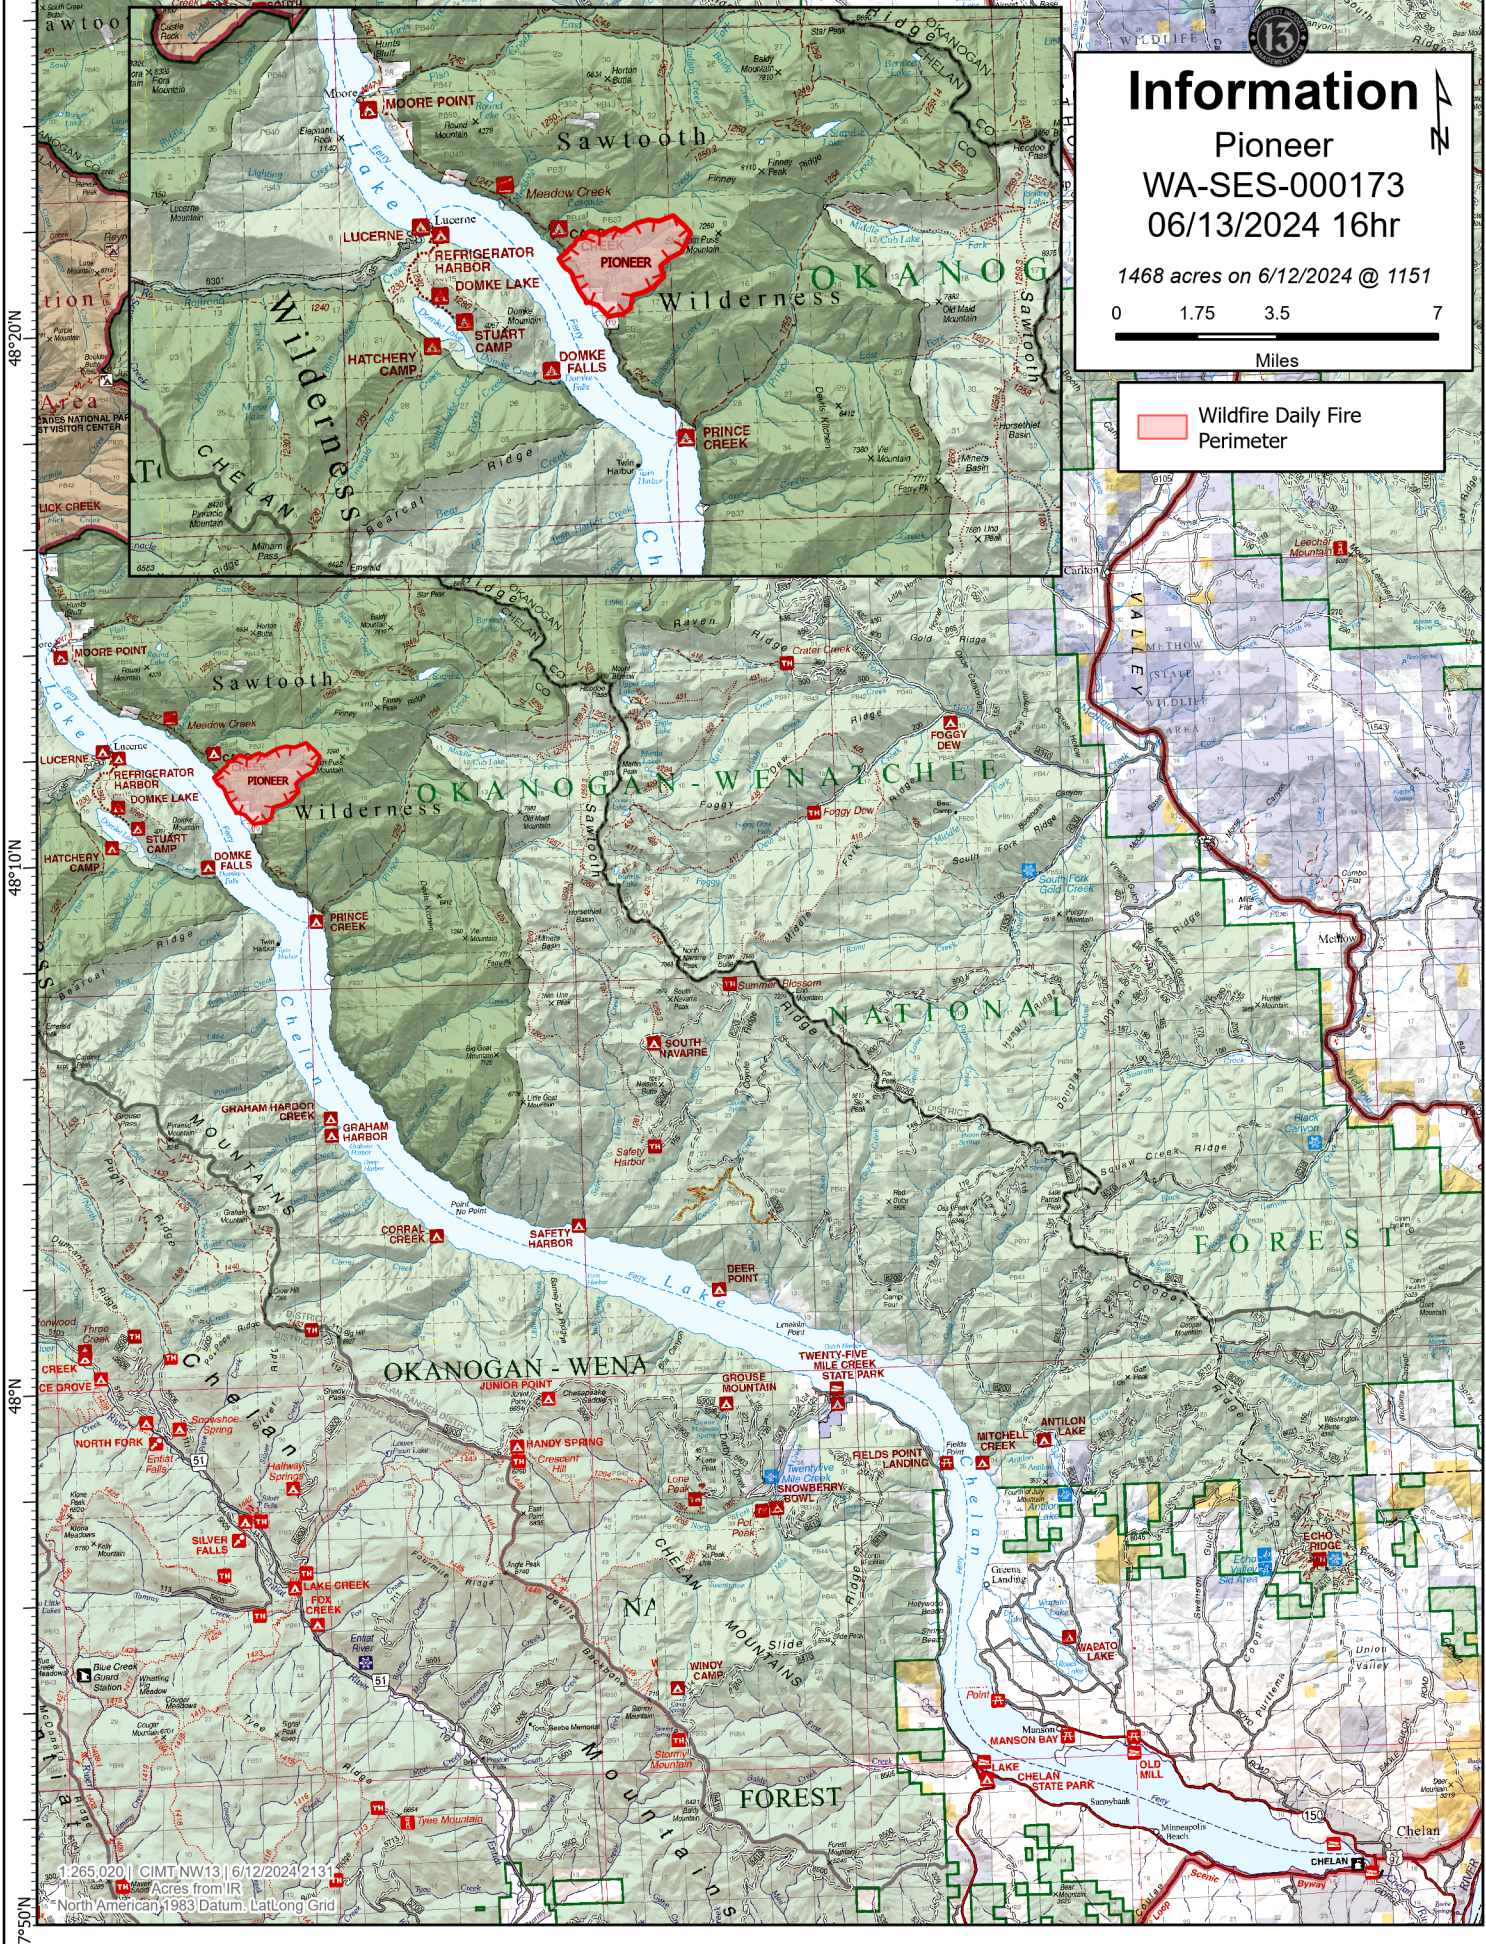

120°30'W 120°20'W 120°10'W 120°W

**Information**  
Pioneer  
WA-SES-000173  
06/13/2024 16hr  
1468 acres on 6/12/2024 @ 1151

0 1.75 3.5 7  
Miles

Wildfire Daily Fire Perimeter