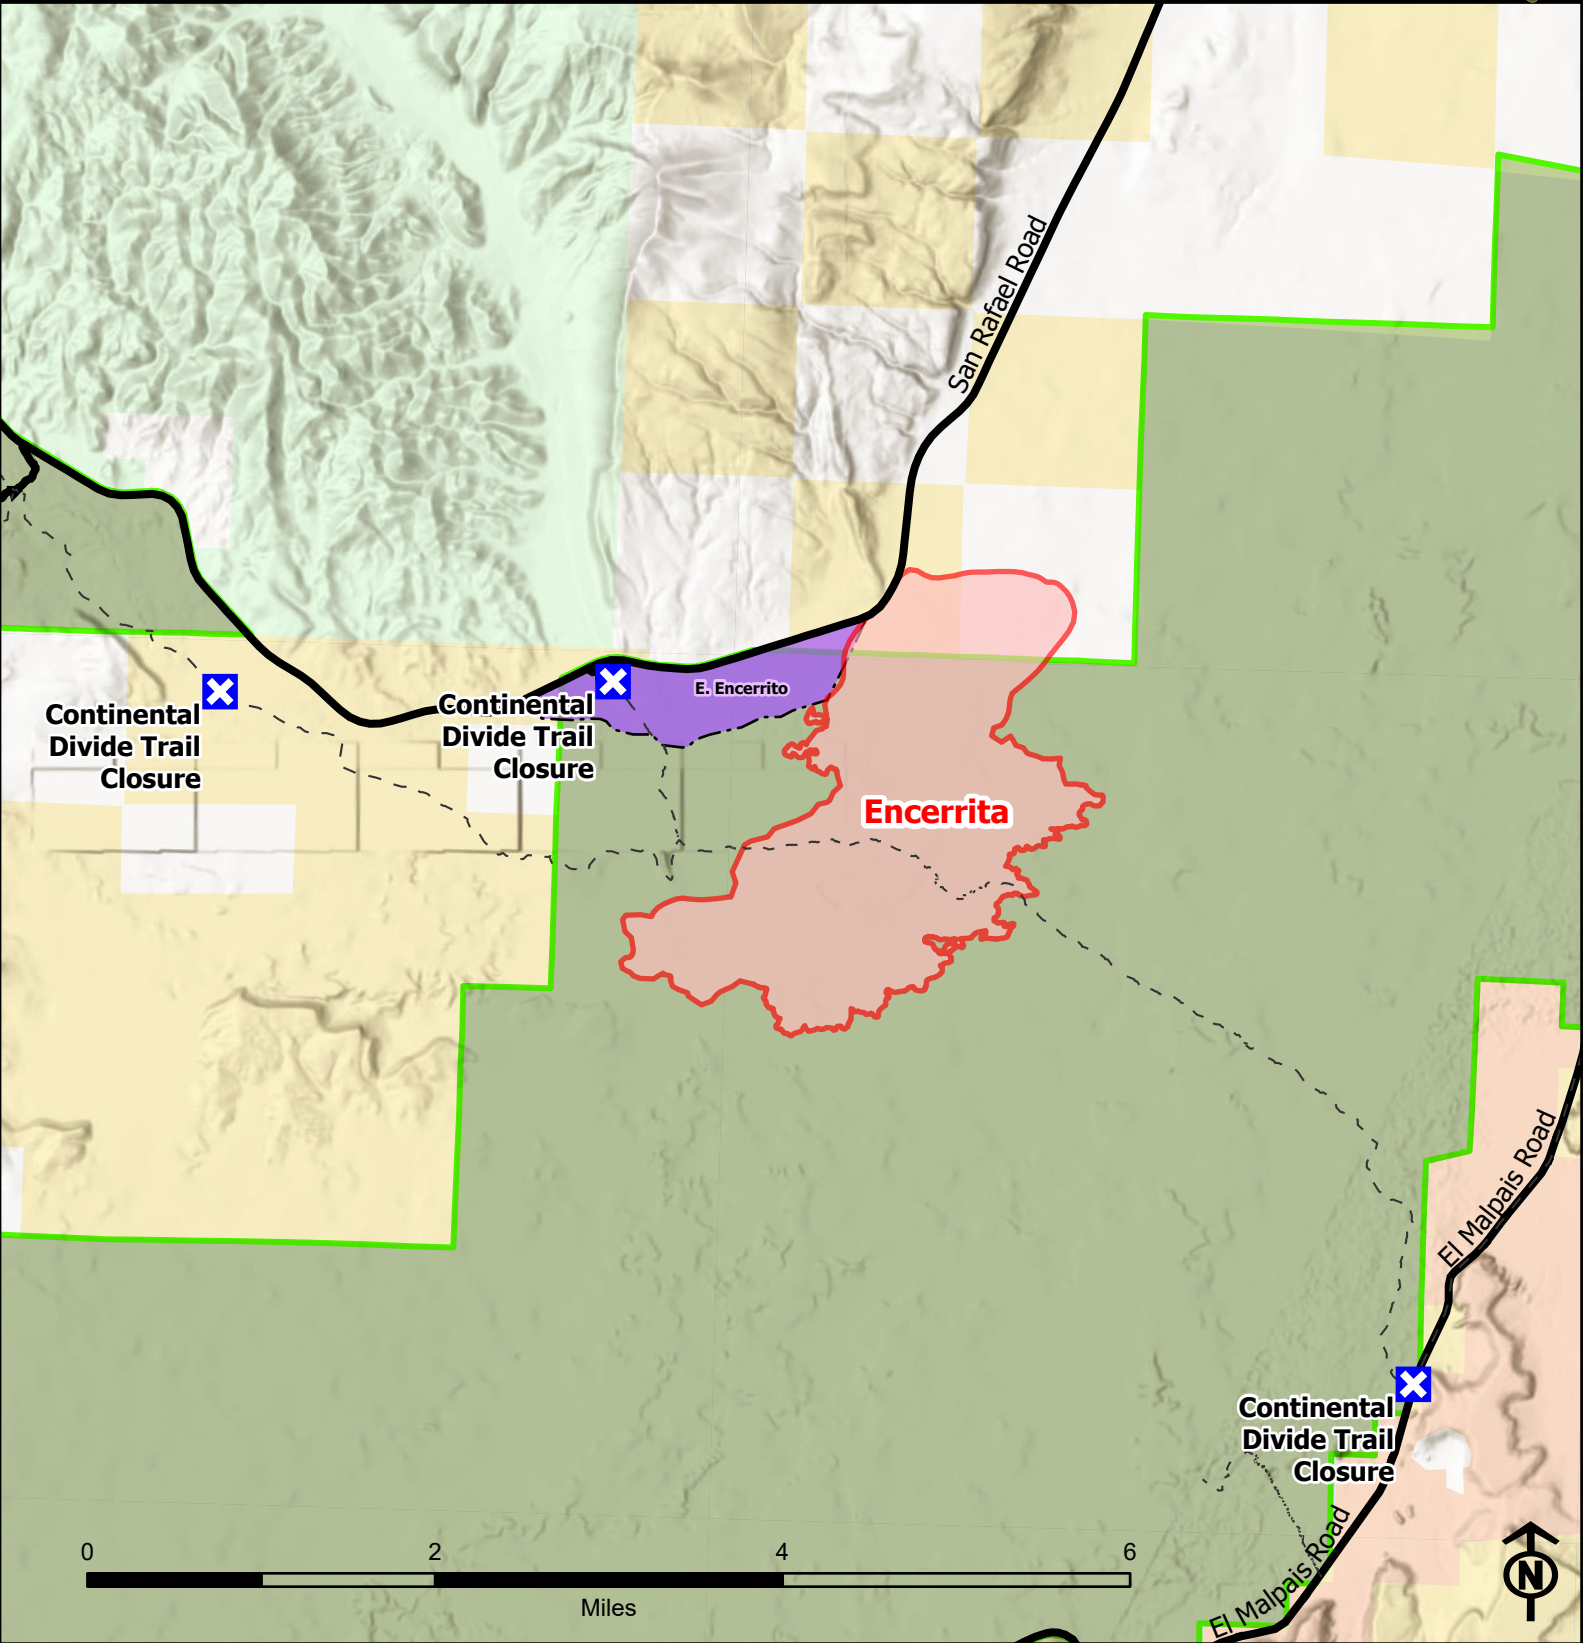

# Encerrita Wildfire

June 21 2024

National Park Service  
U.S. Department of the Interior

## El Malpais National Monument

NMEMP-234  
2282 Acres

### Legend

- Closure
- Trails
- Roads

- Wildfire Perimeter
- Prescribed Fire
- NPS