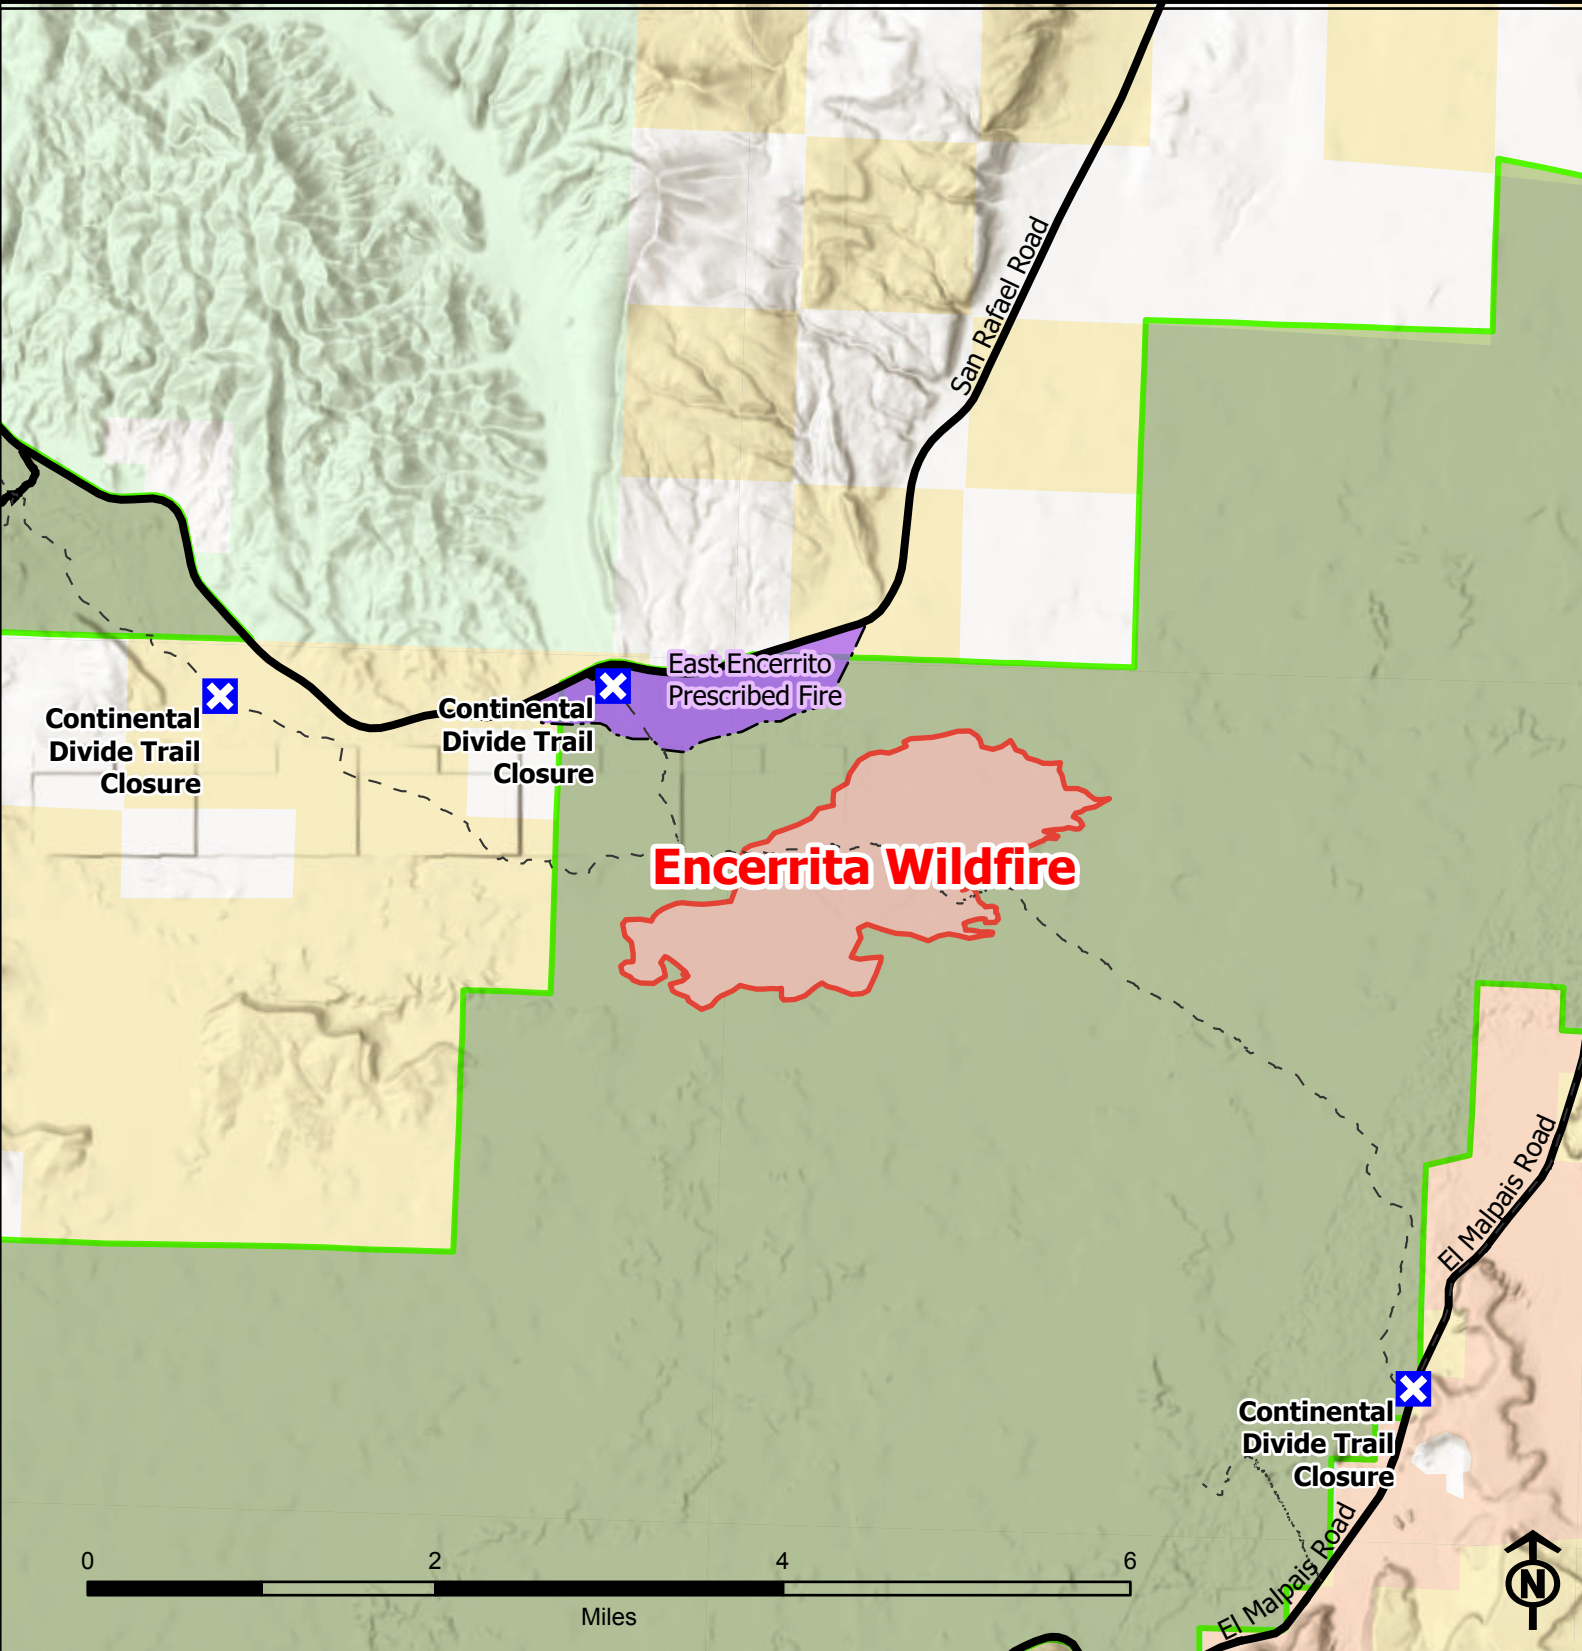

Encerrita Wildfire

National Park Service
U.S. Department of the Interior

June 19 2024

El Malpais National Monument

NMEMP-234
1326 Acres

Legend

- Closure
- Trails
- Roads

- Wildfire Perimeter
- Prescribed Fire
- NPS

Map Created: 6/18/2024 @ 1759
NAD 1983 2011 Datum, LatLong Grid