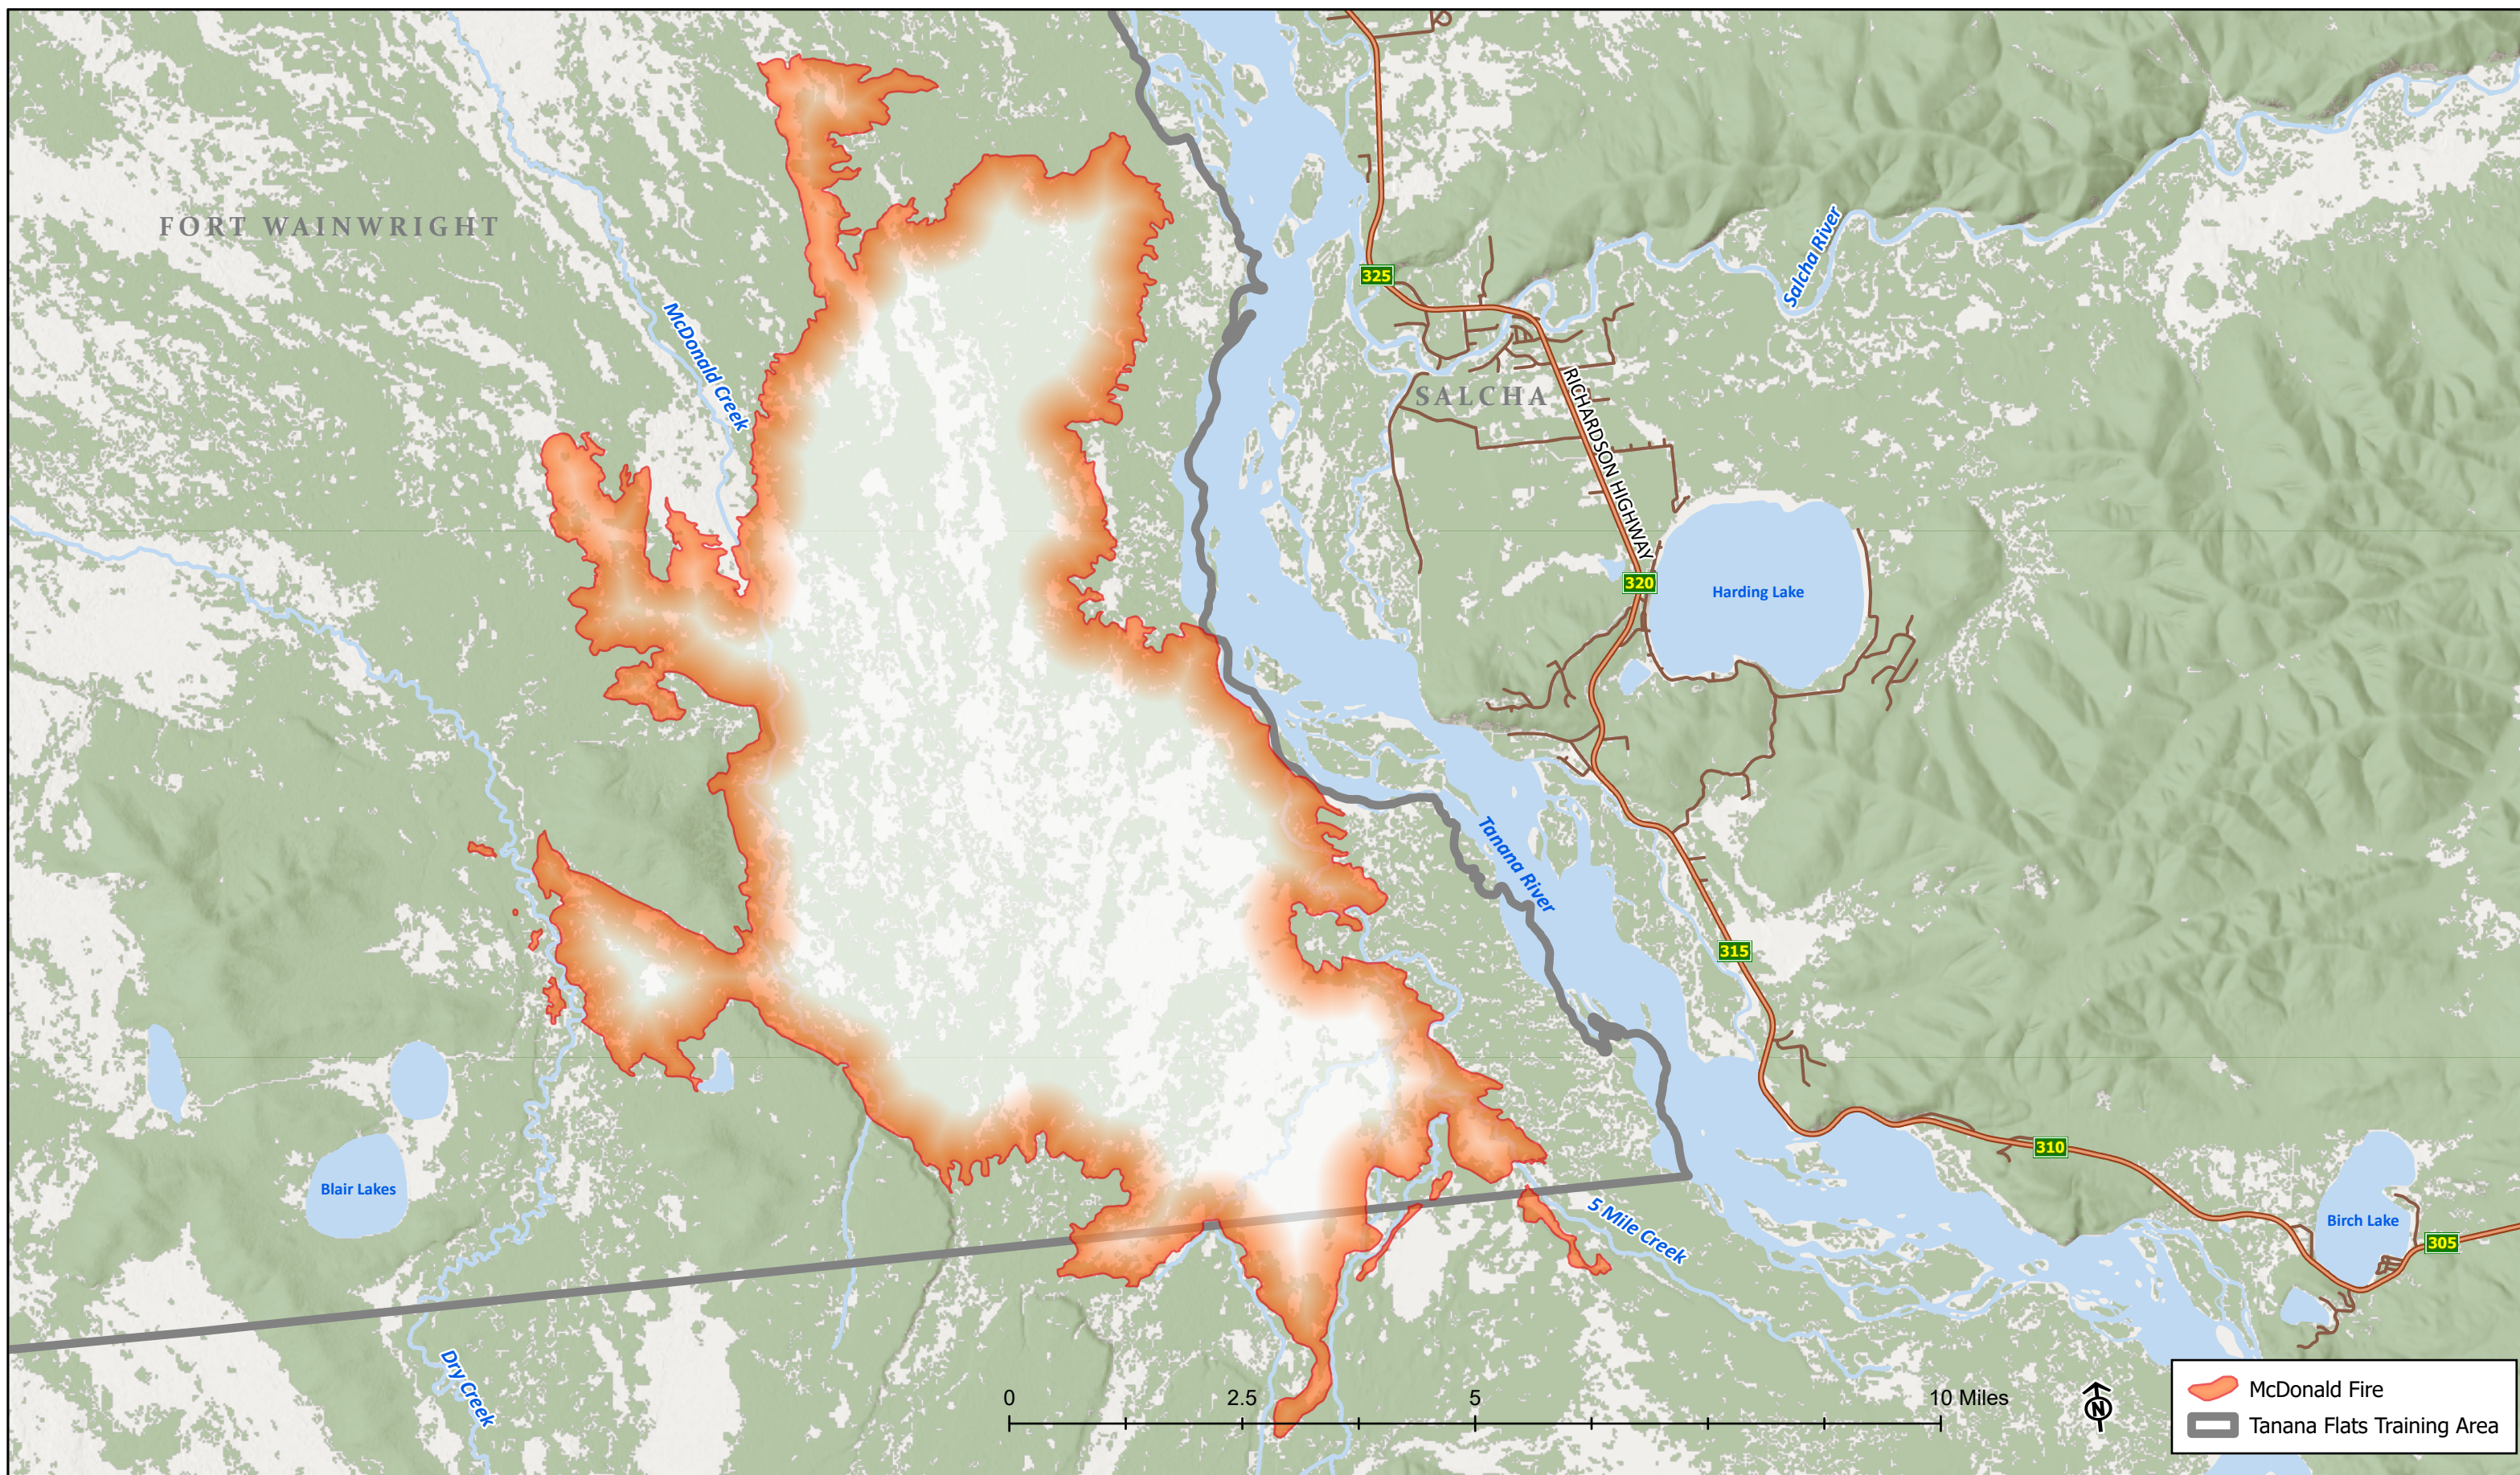

McDonald Fire - June 21 - Approx. 41,892 acres

- McDonald Fire
- Tanana Flats Training Area