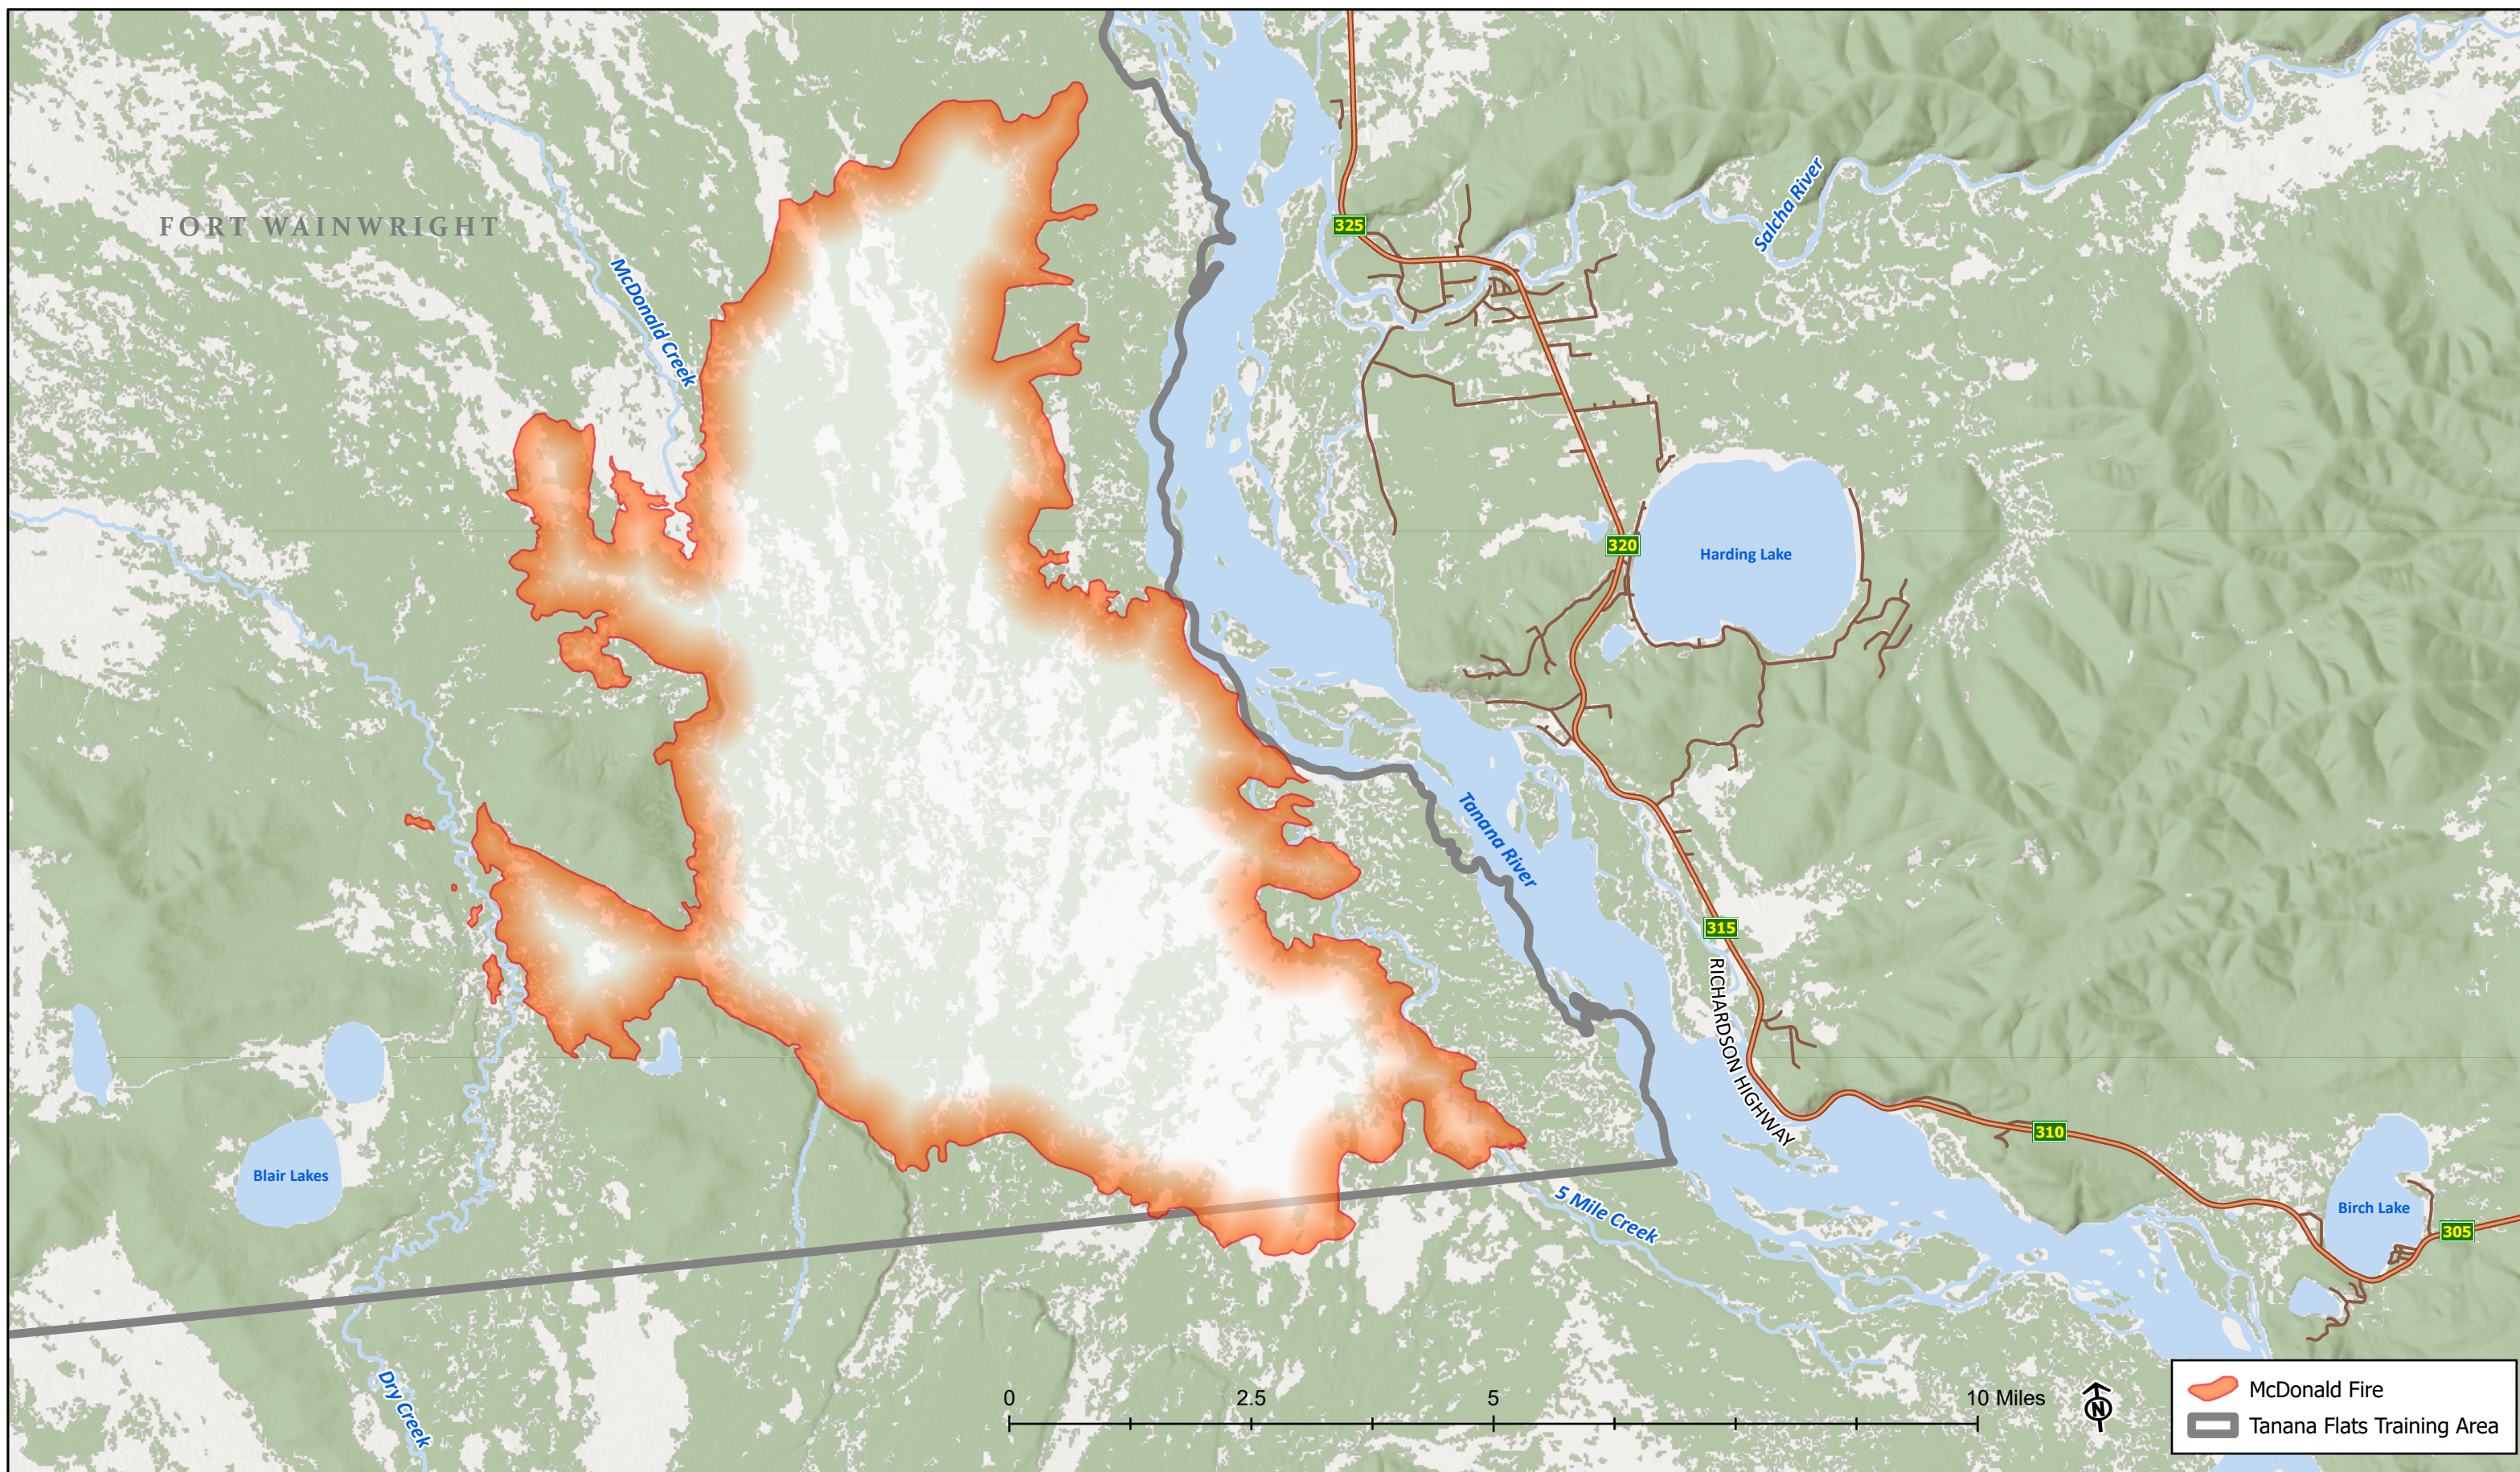

McDonald Fire - June 19 - Approx. 38,117 acres

- McDonald Fire
- Tanana Flats Training Area