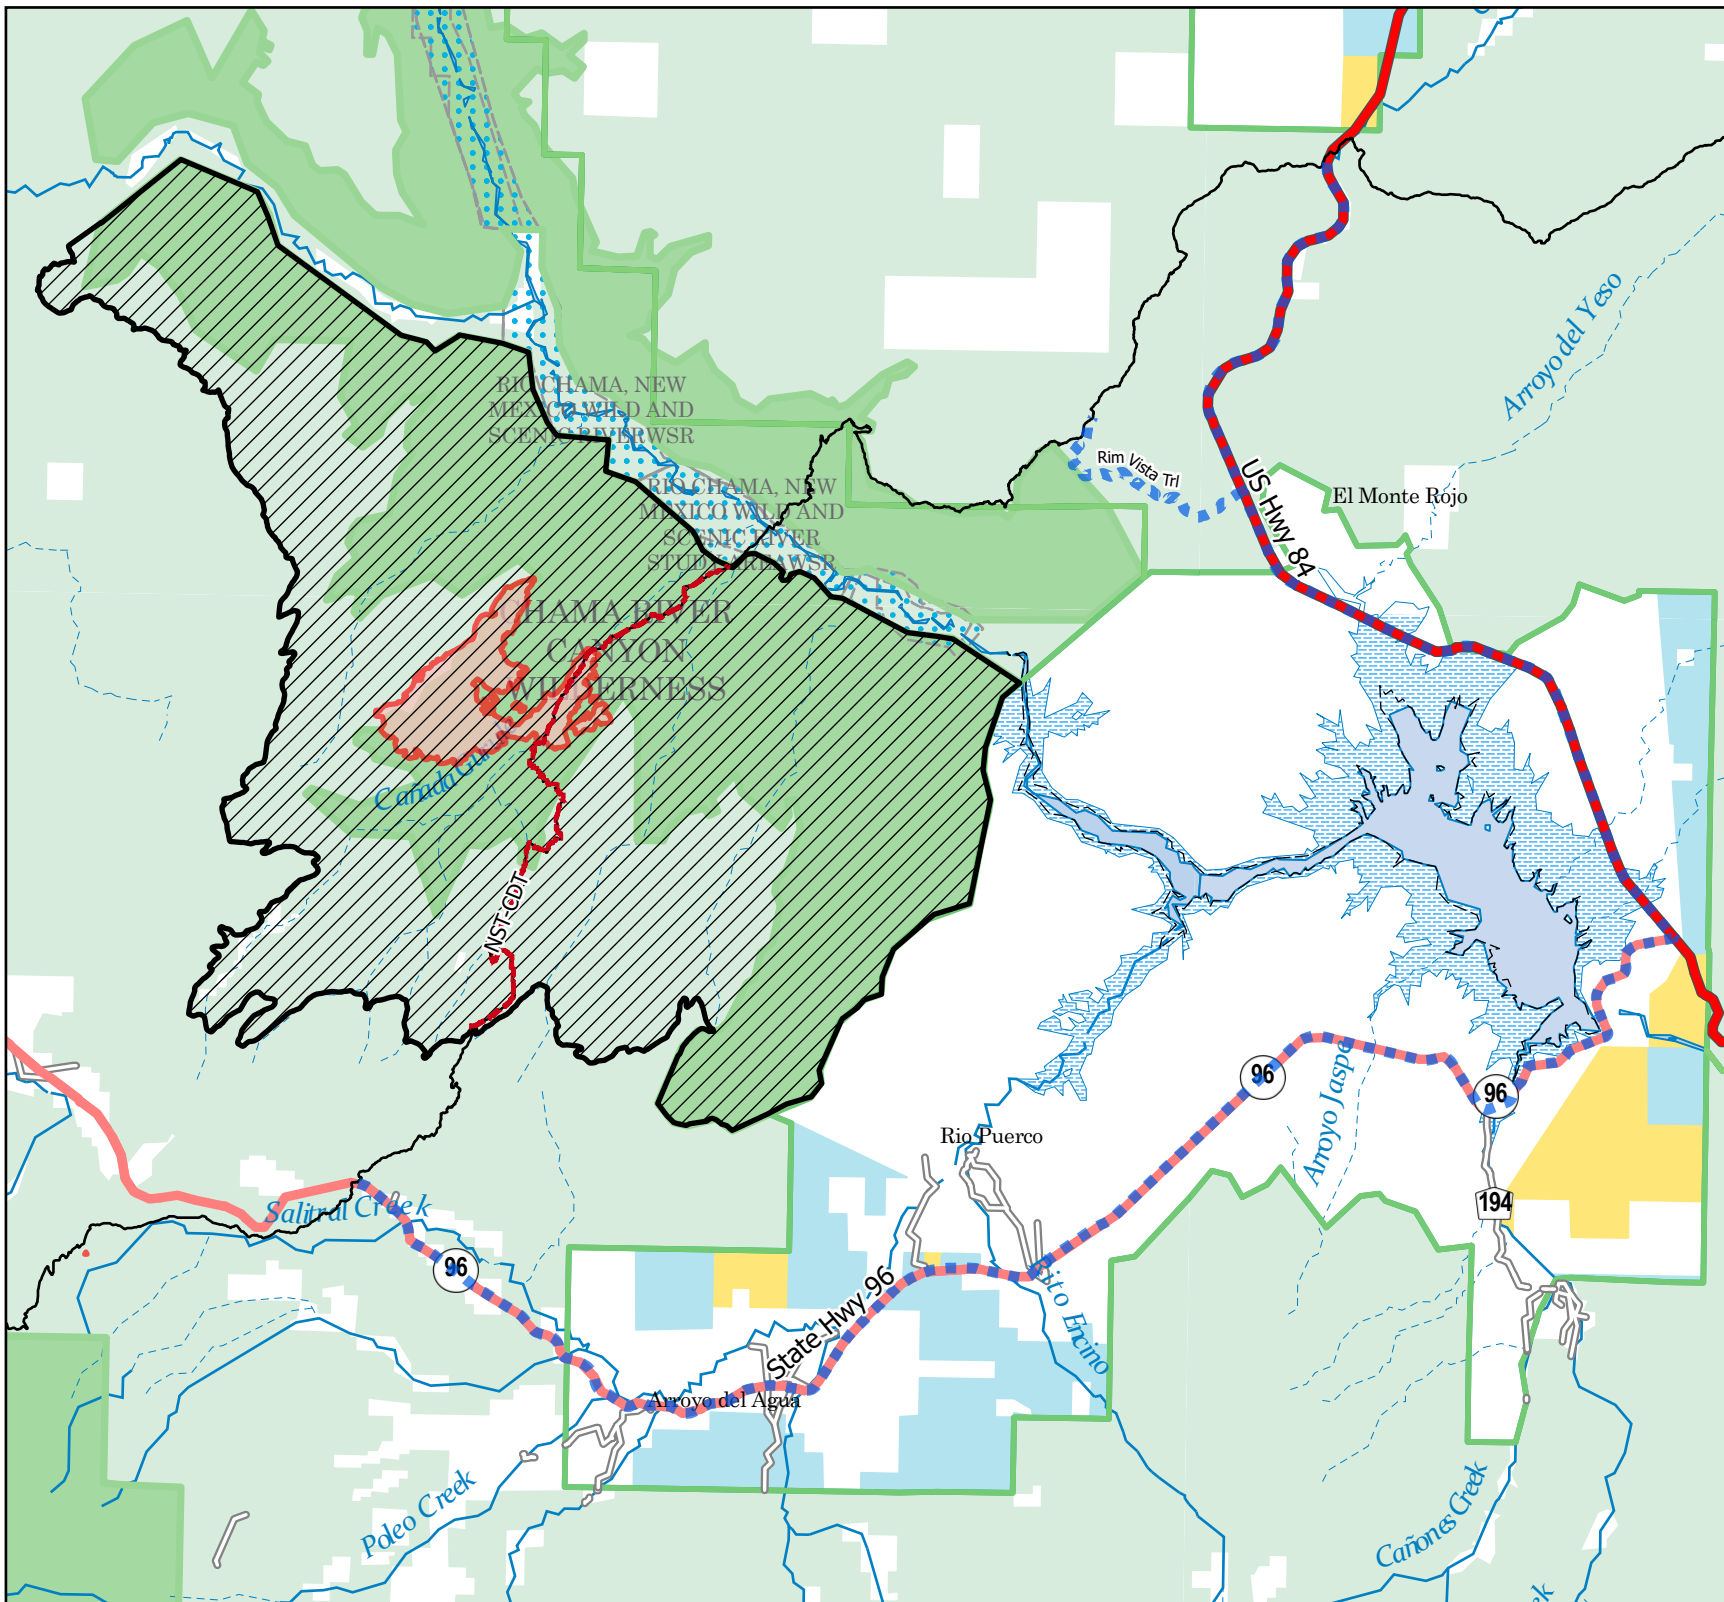

Public Information

Legend

- CDT Reroute Options
- CDT_Closed
- CDT Trail
- Indios Closure
- Other
- Prescribed Fire
- Wildfire Daily Fire Perimeter

1:160,000 | Josiah Salaz | 5/24/2024 1013
Acres from IR and GPS
North American 1983 Datum, LatLong Grid