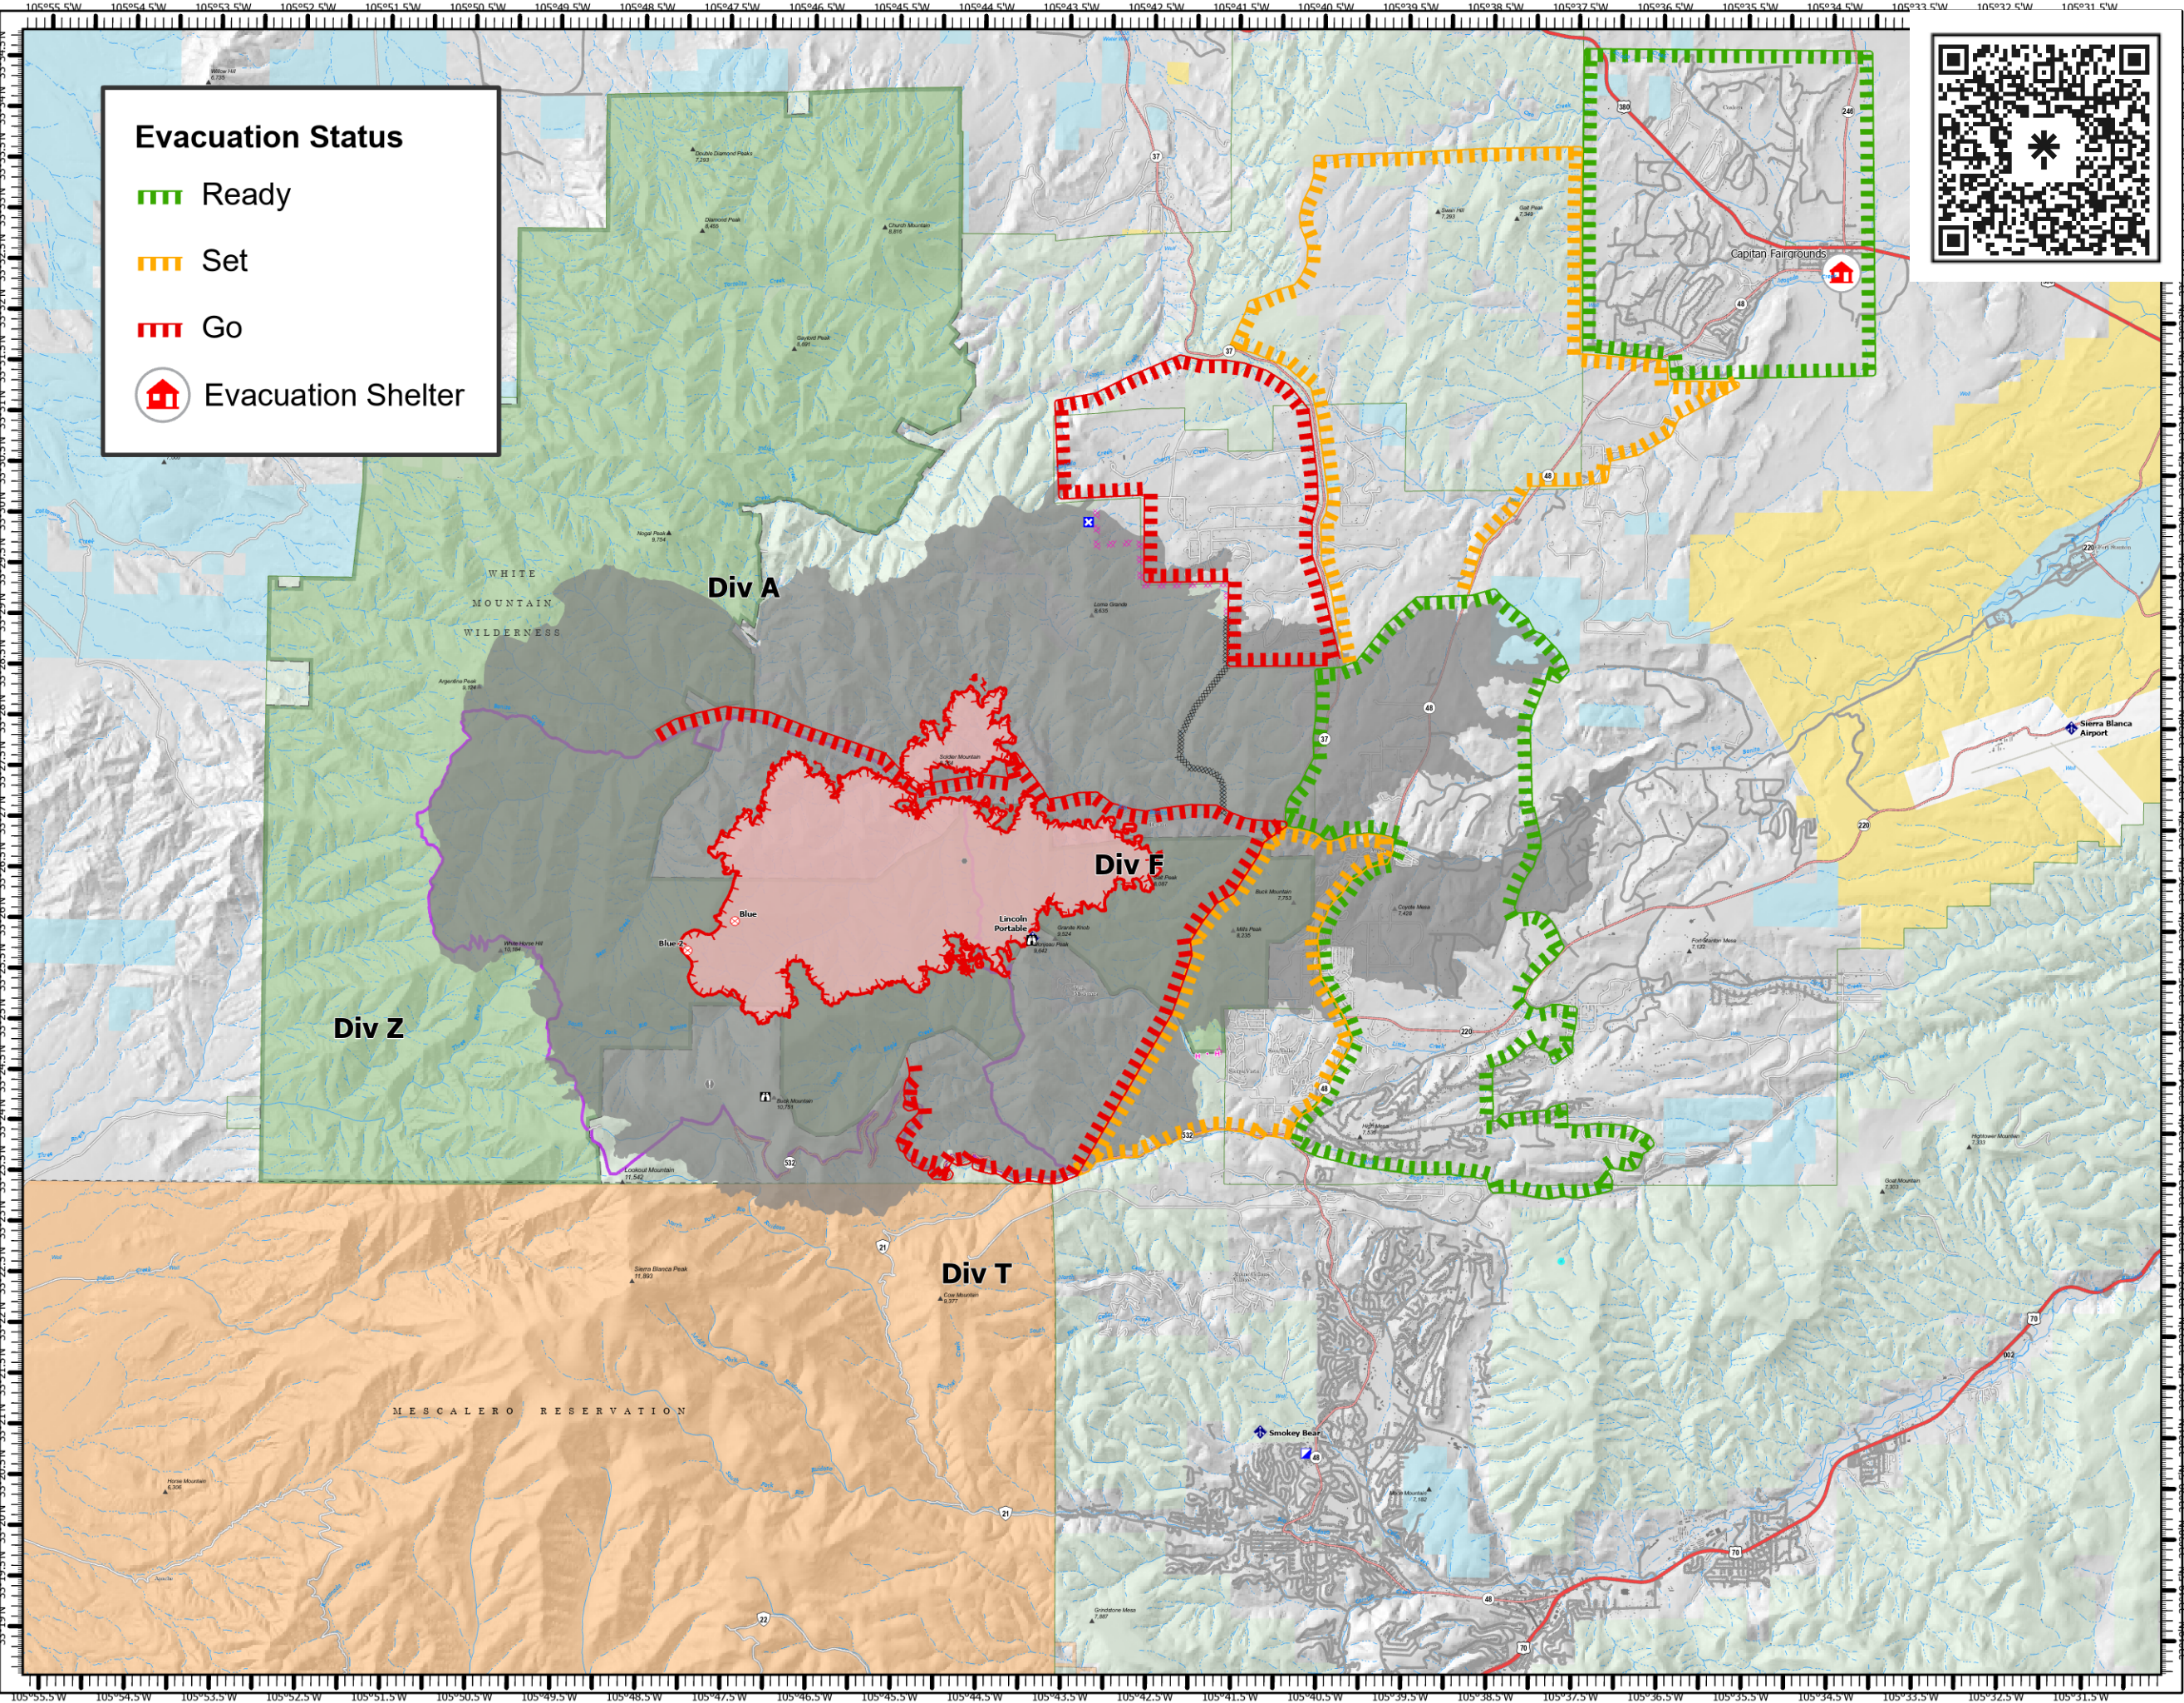

Evacuation

Blue 2
NM-LNF-000227
05/26/2024 Day

6,213 acres at 5/26/2024 0026

- Structure
- Incident Command Post
- Closure
- Lookout
- Fire Origin
- Value at Risk
- Other
- Mobile Weather Unit
- Completed Dozer Line
- Planned Dozer Line
- Planned Hand Line
- Uncontained
- Wildfire Daily Fire Perimeter
- Blue 2 Planning Area
- Primary Highway
- Secondary Highway
- Secondary Paved
- Secondary Dirt
- FS Wilderness Boundary
- Forest Service Land
- Bureau of Land Management Lands
- State Lands
- Little Bear Fire 2012

Evacuation Status

- Ready
- Set
- Go
- Evacuation Shelter

1:114,545 5/26/2024 0905
North American 1983 Datum, LatLong Grid