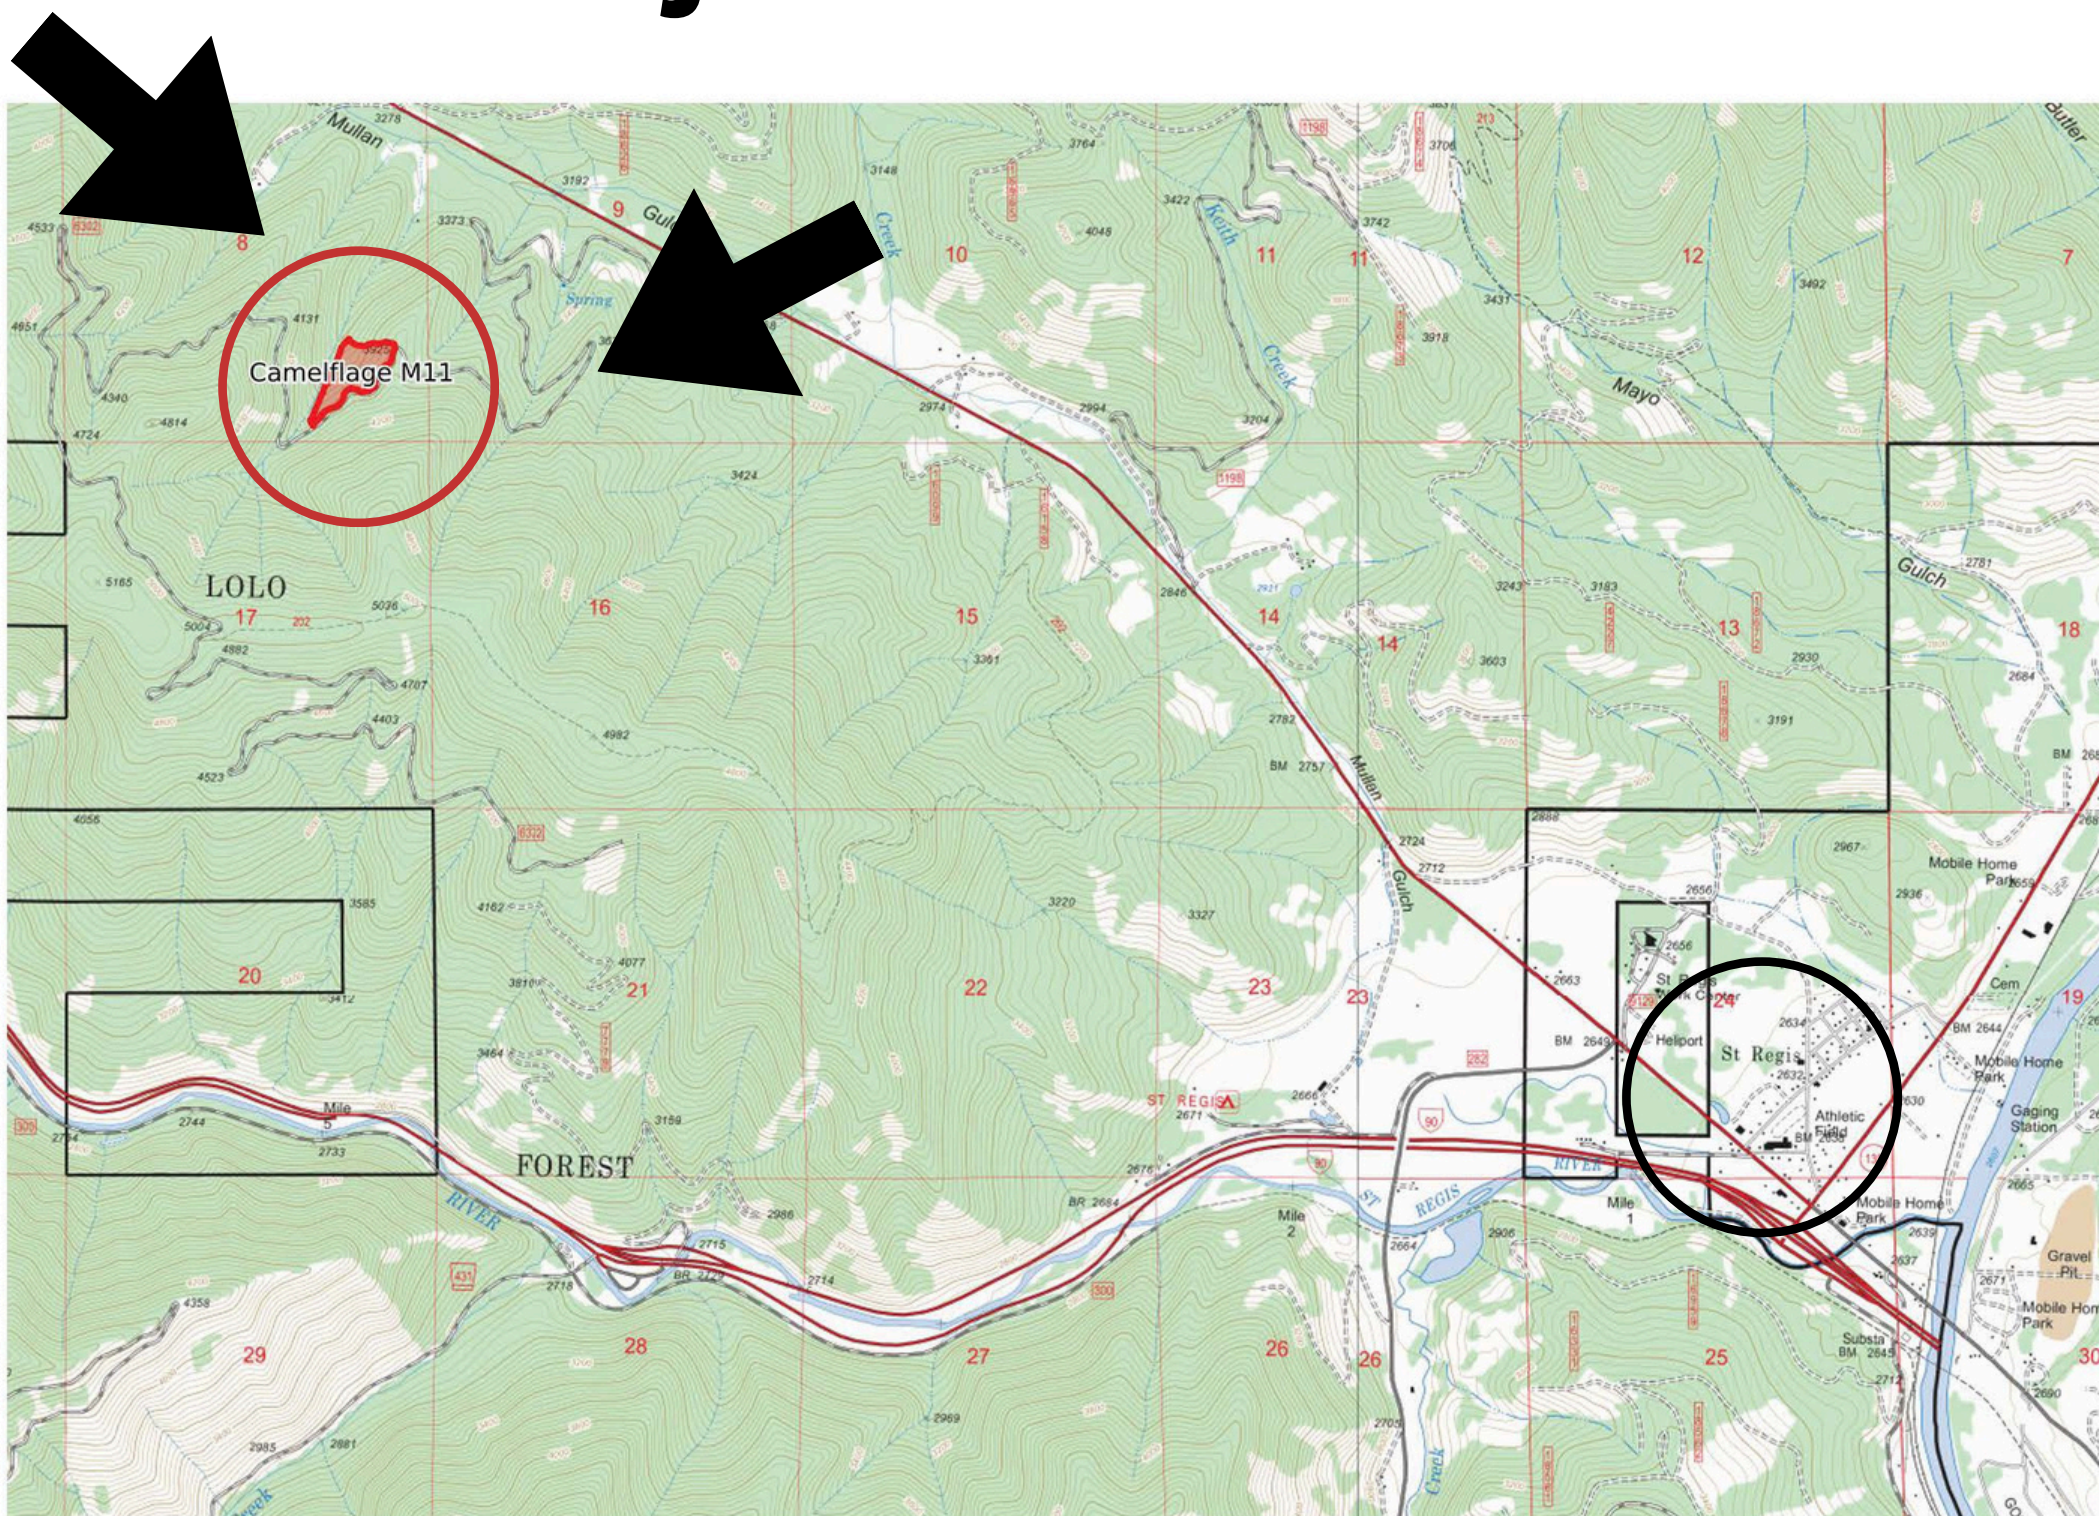

Camelflage Project Location

Camelflage M11 Location

WGS84

UTM Zone 11T

Scale 1:36157 1 inch = 3013 feet