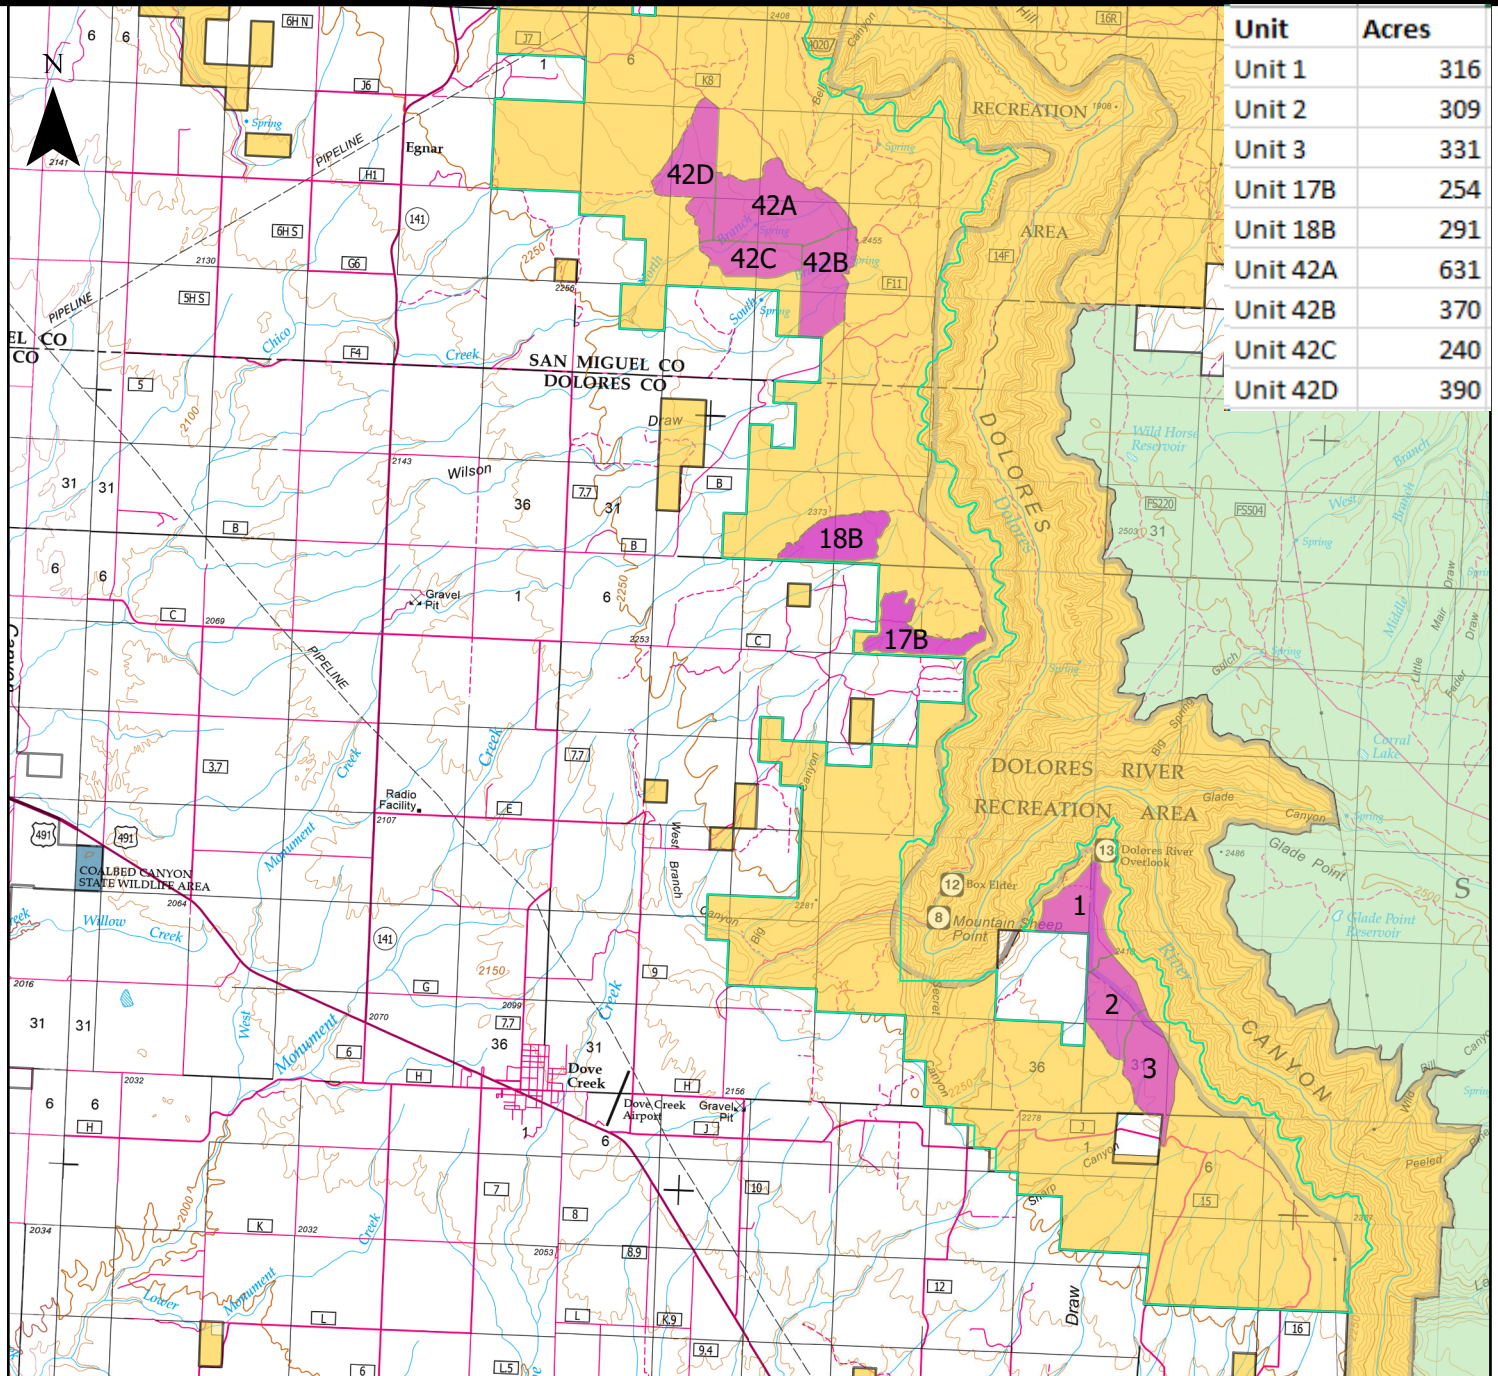

West Dolores Rim 2024 Prescribed Fire

Unit	Acres
Unit 1	316
Unit 2	309
Unit 3	331
Unit 17B	254
Unit 18B	291
Unit 42A	631
Unit 42B	370
Unit 42C	240
Unit 42D	390

No warranty is made by the Bureau of Land Management as to the accuracy, reliability, or completeness of these data for individual use or aggregate use with other data, or for the purposes not intended by the BLM. Spatial information may not meet National Map Accuracy Standards. This information may be updated without notification.

Legend

- West Rim RX FY24
- West Rim Project Area
- Surface Management Agency Land Ownership
 - BLM
 - PRI
 - USFS