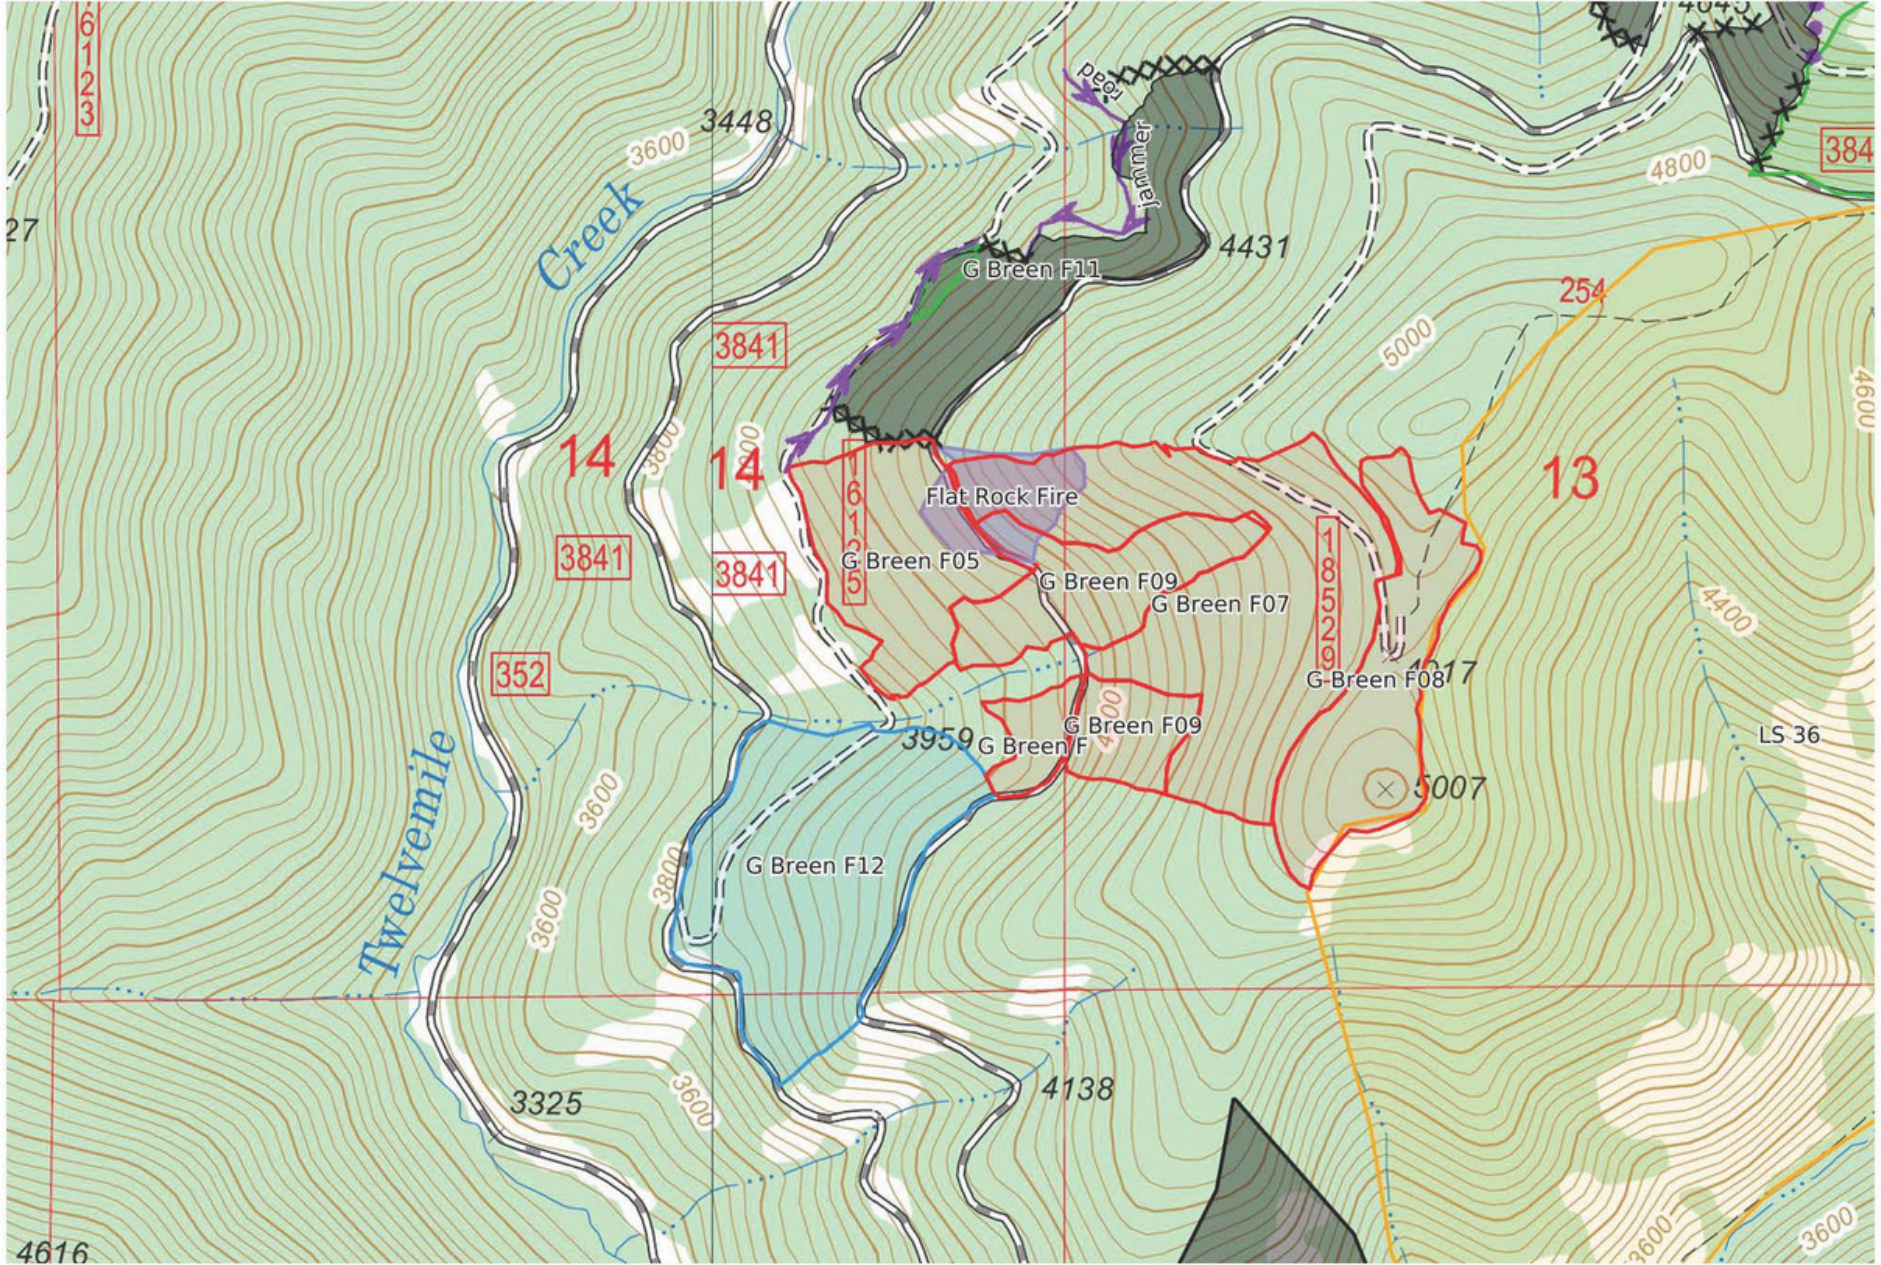

Green Breen Unit Map

Mercator Projection
WGS84
UTM Zone 11T
CALTOPO