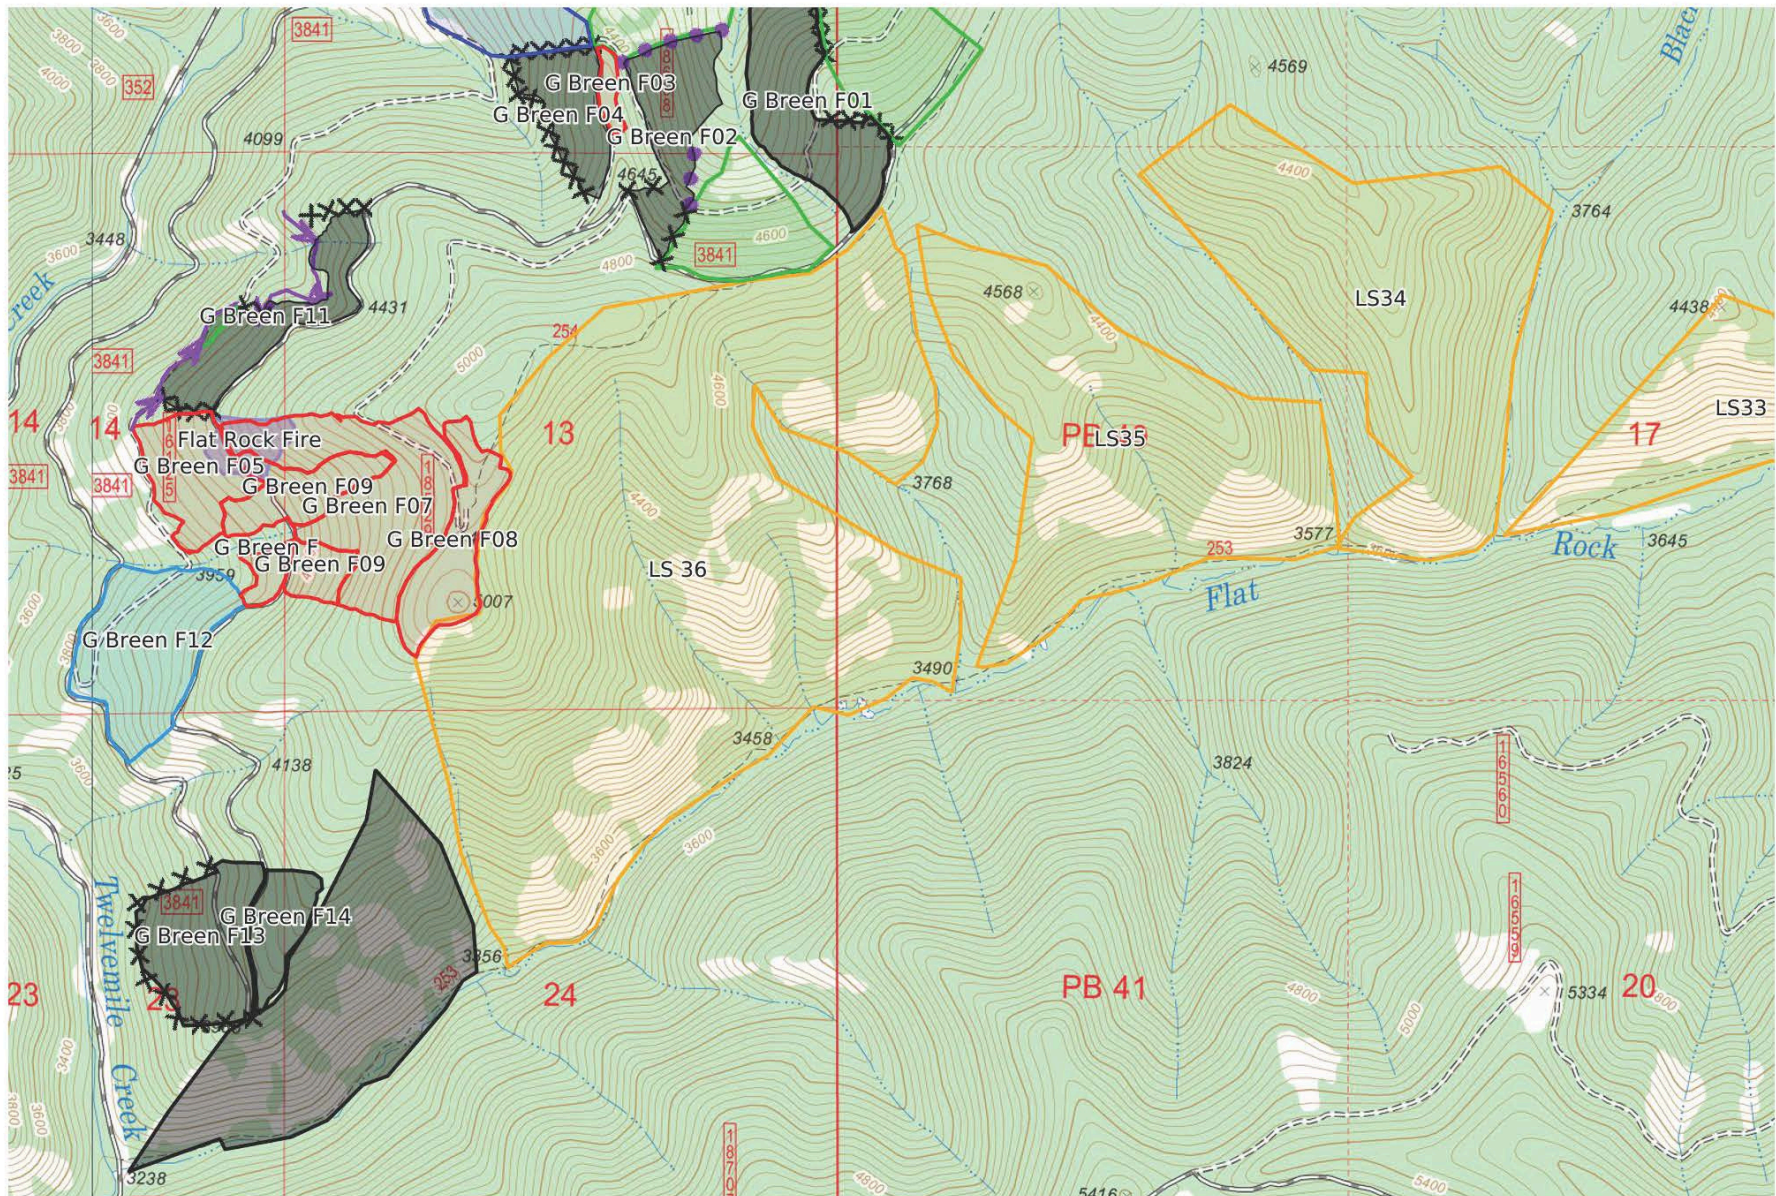

Flat Rock Unit Map

Mercator Projection
WGS84
UTM Zone 11T