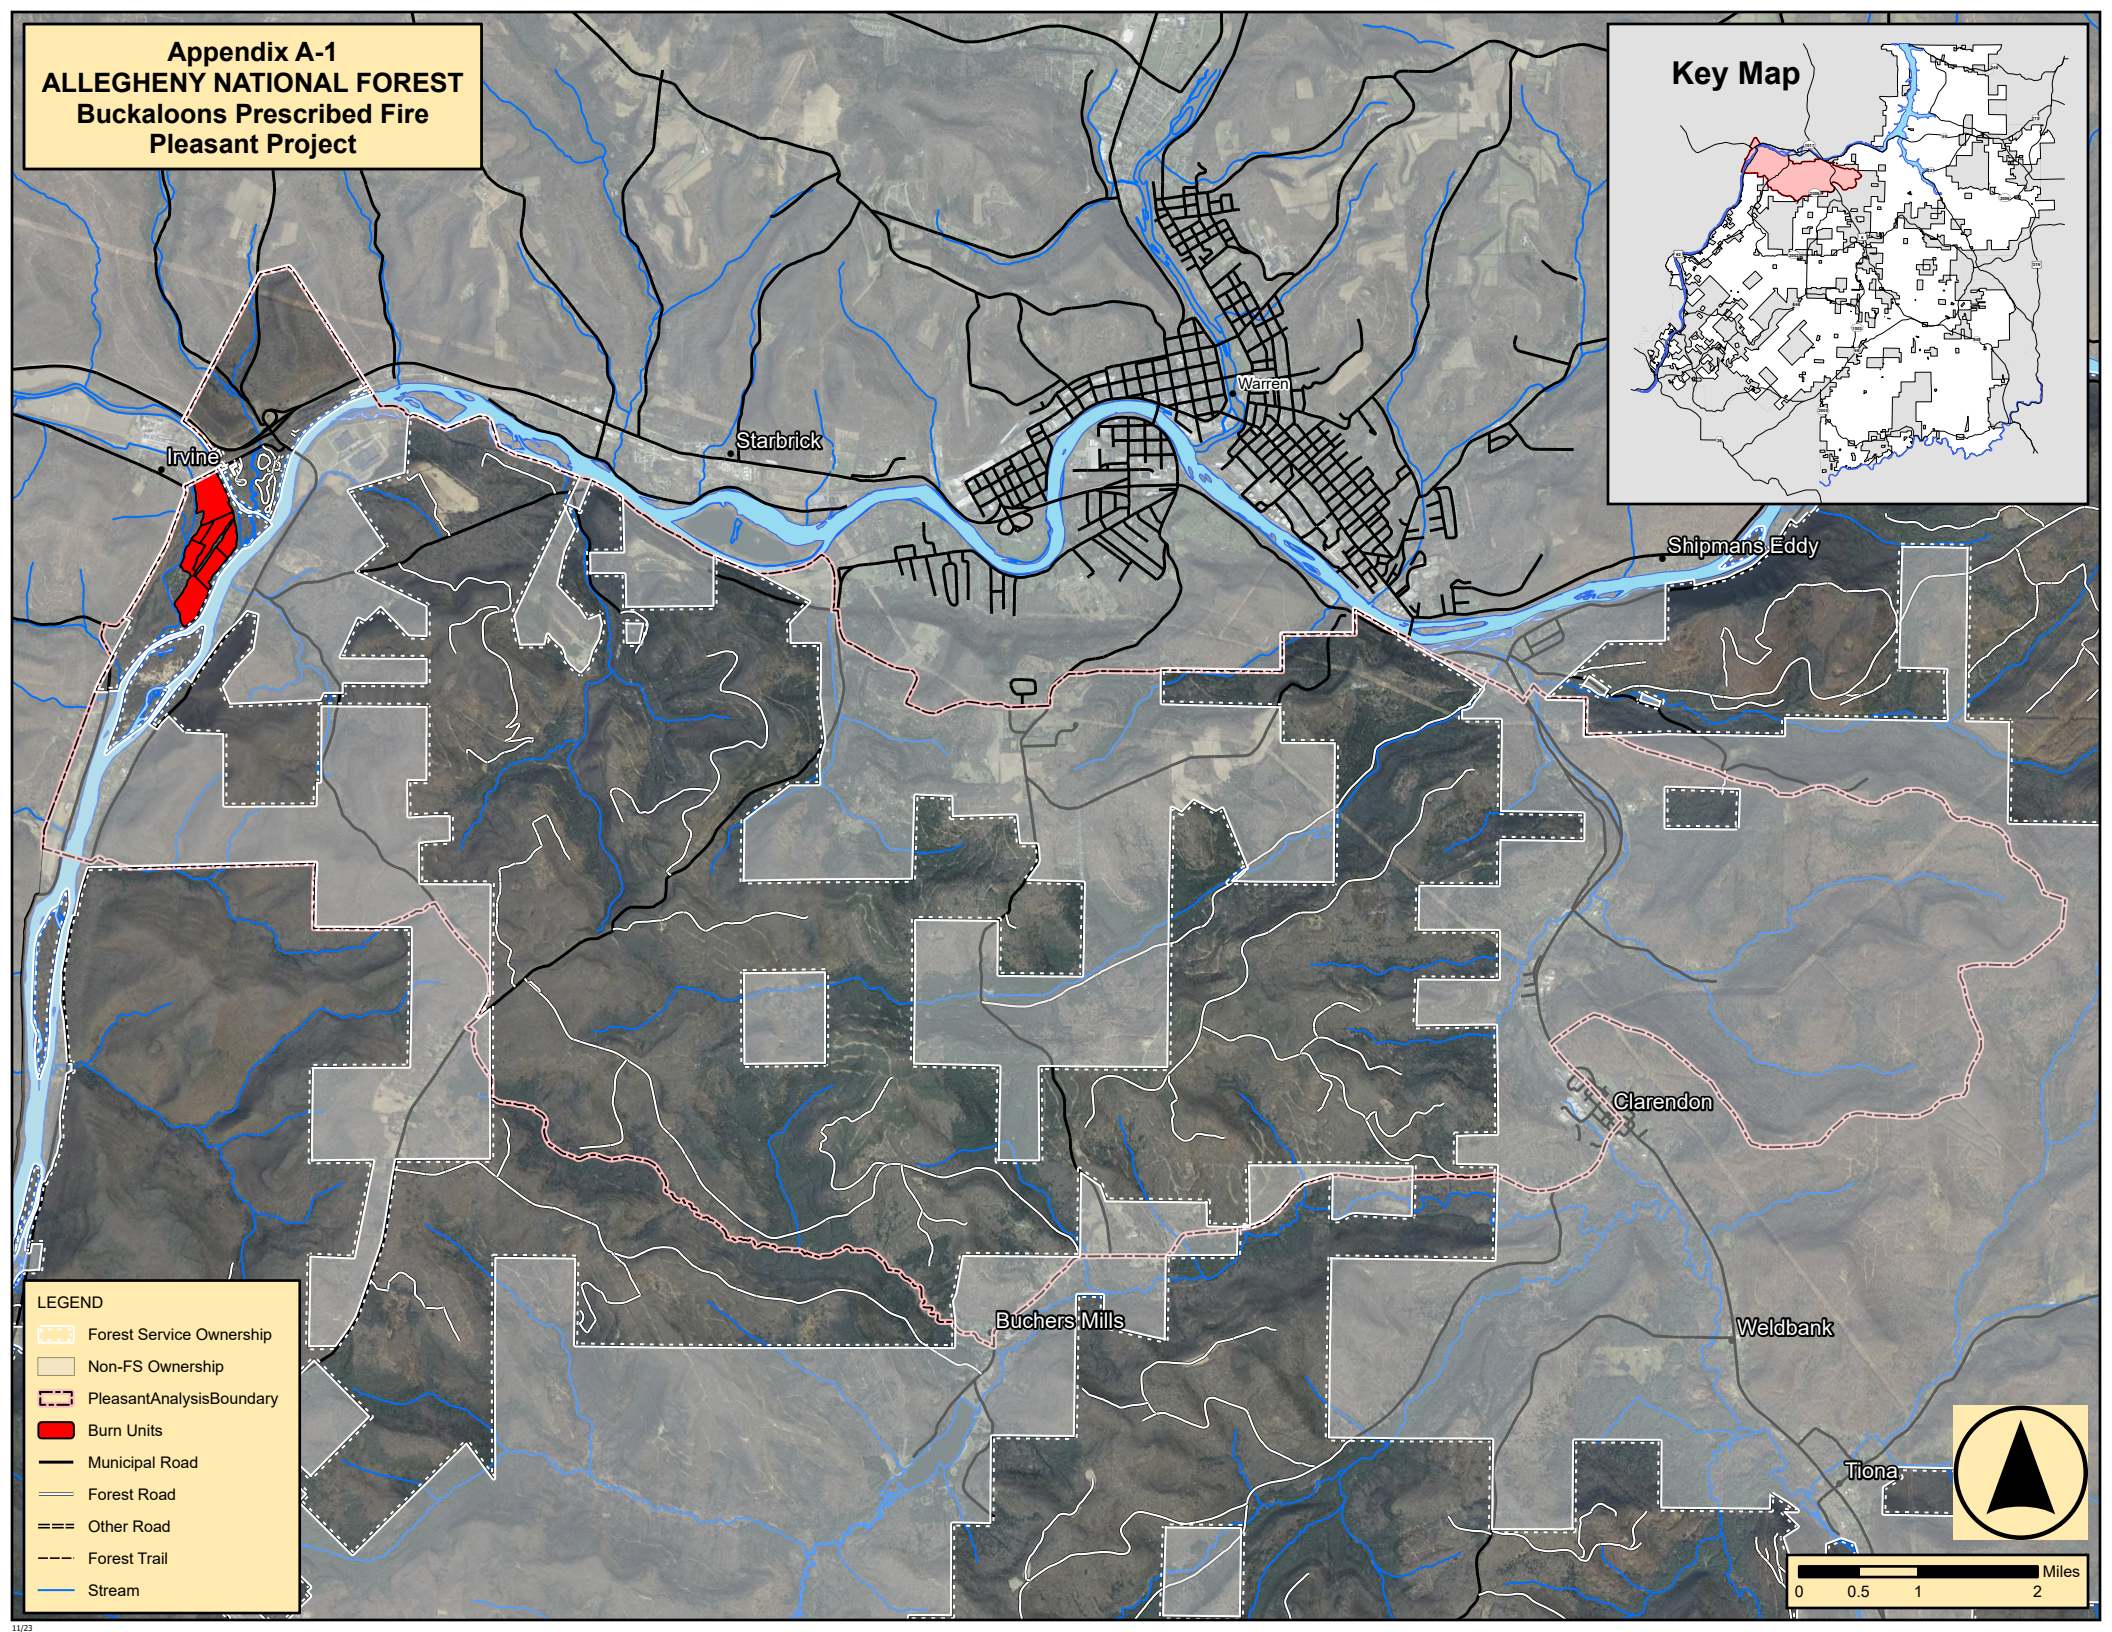

Appendix A-1
ALLEGHENY NATIONAL FOREST
Buckaloons Prescribed Fire
Pleasant Project

LEGEND

- Forest Service Ownership
- Non-FS Ownership
- PleasantAnalysisBoundary
- Burn Units
- Municipal Road
- Forest Road
- Other Road
- Forest Trail
- Stream